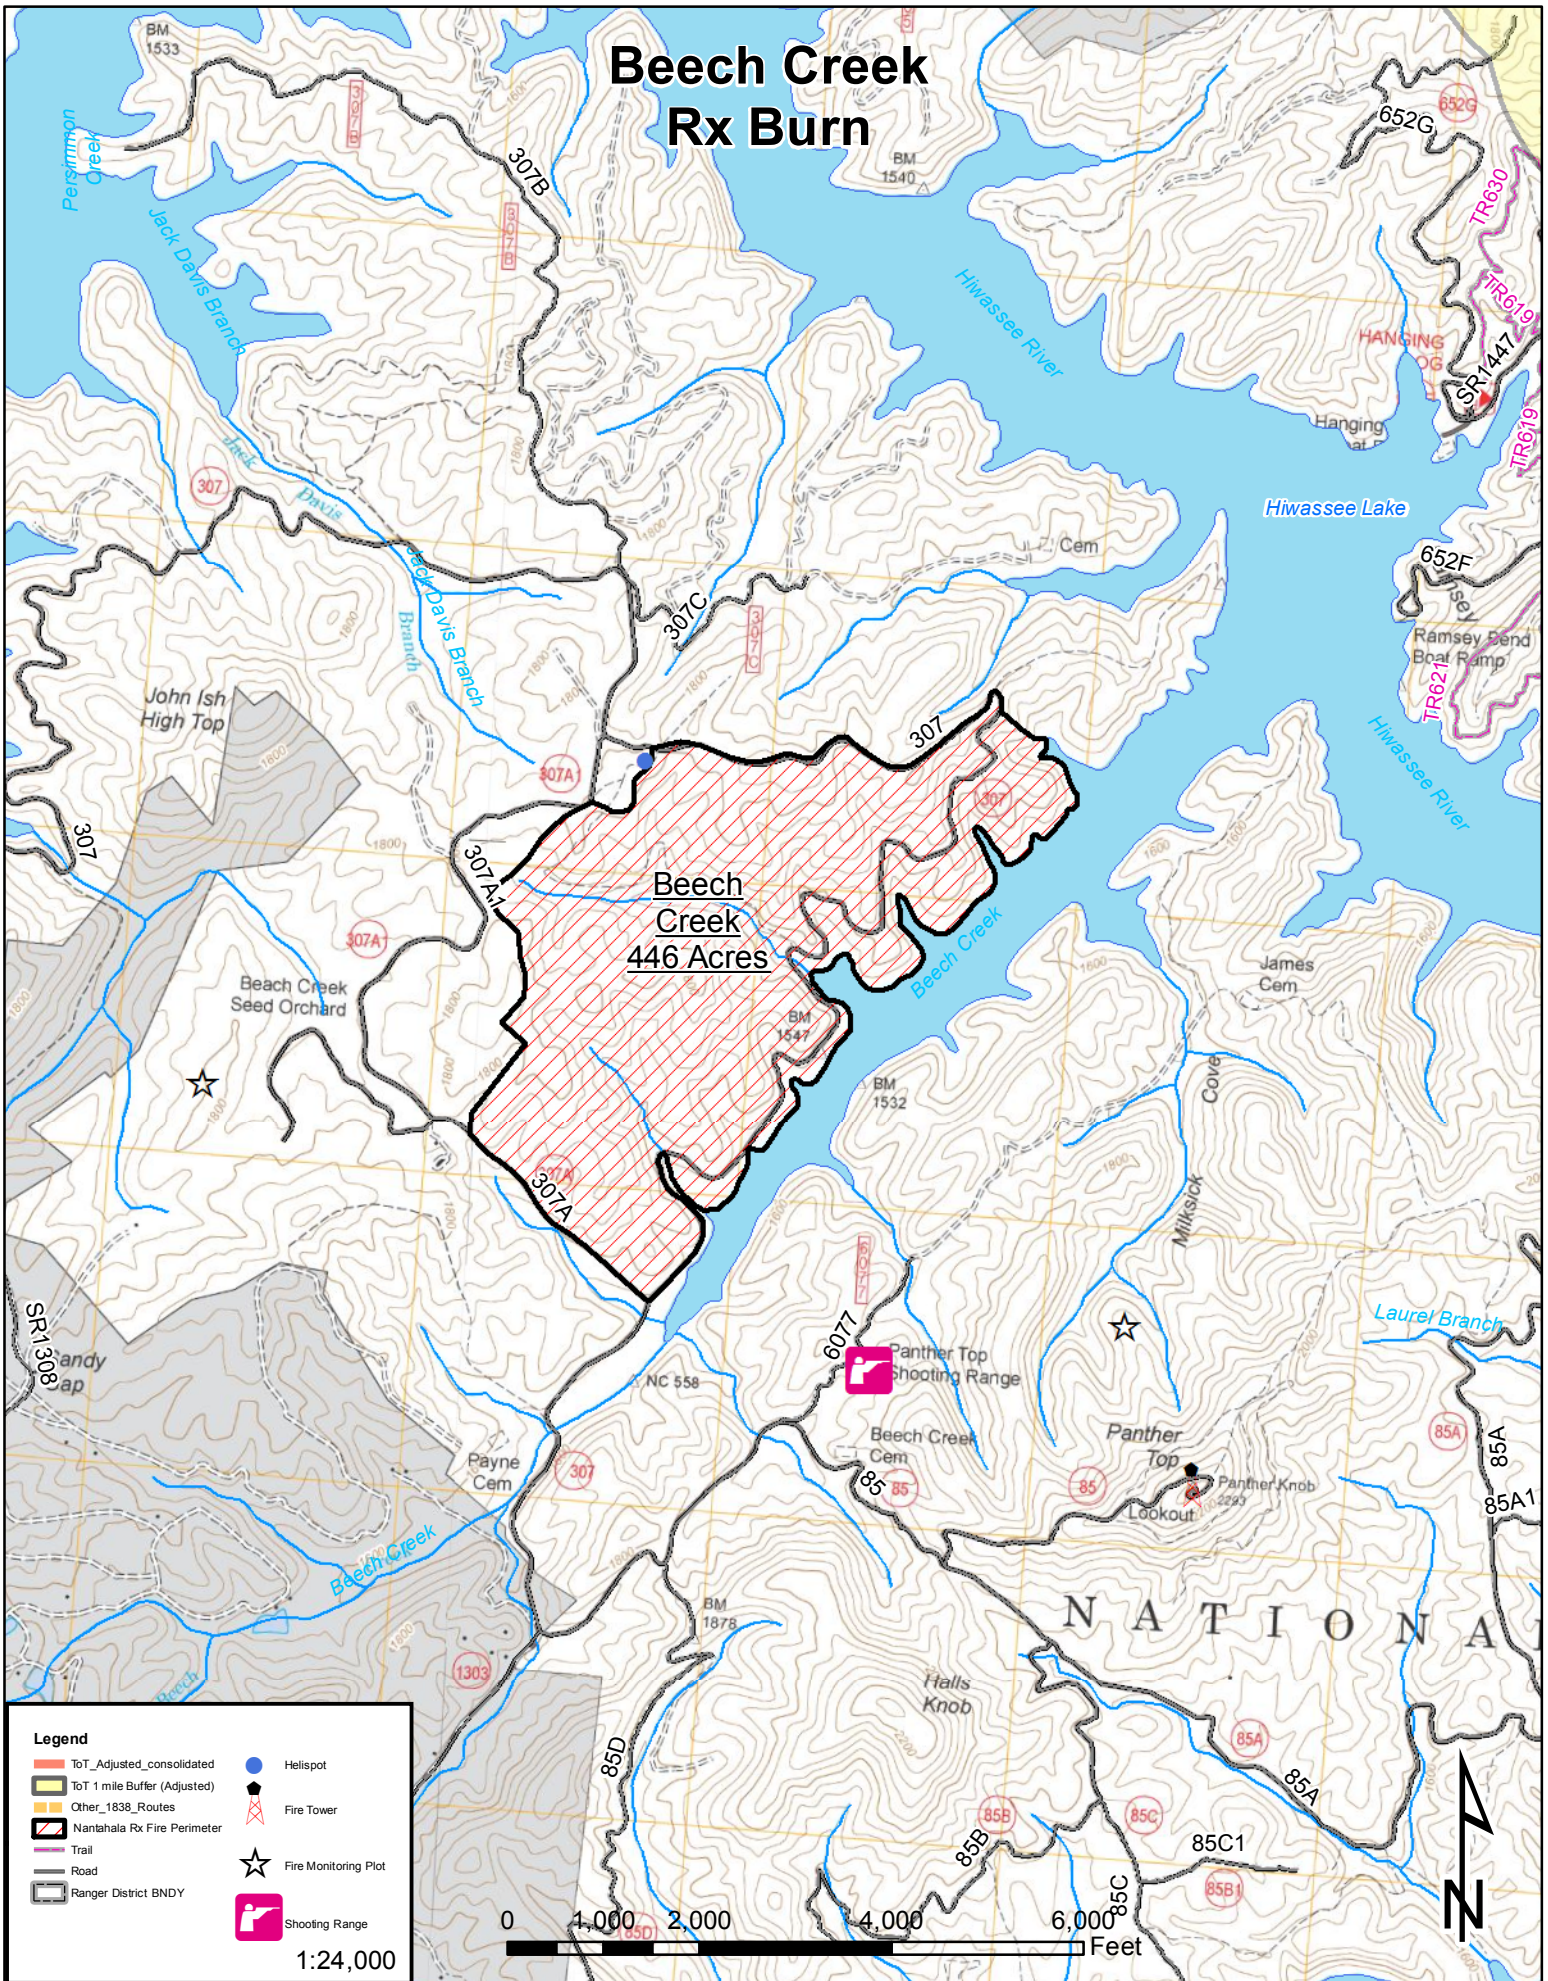

Beech Creek Rx Burn

Beech Creek
446 Acres

Legend

- Tot_Adjusted_consolidated
- Tot 1 mile Buffer (Adjusted)
- Other_1838_Routes
- Nantahala Rx Fire Perimeter
- Trail
- Road
- Ranger District BNDY
- Helispot
- Fire Tower
- Fire Monitoring Plot
- Shooting Range

1:24,000