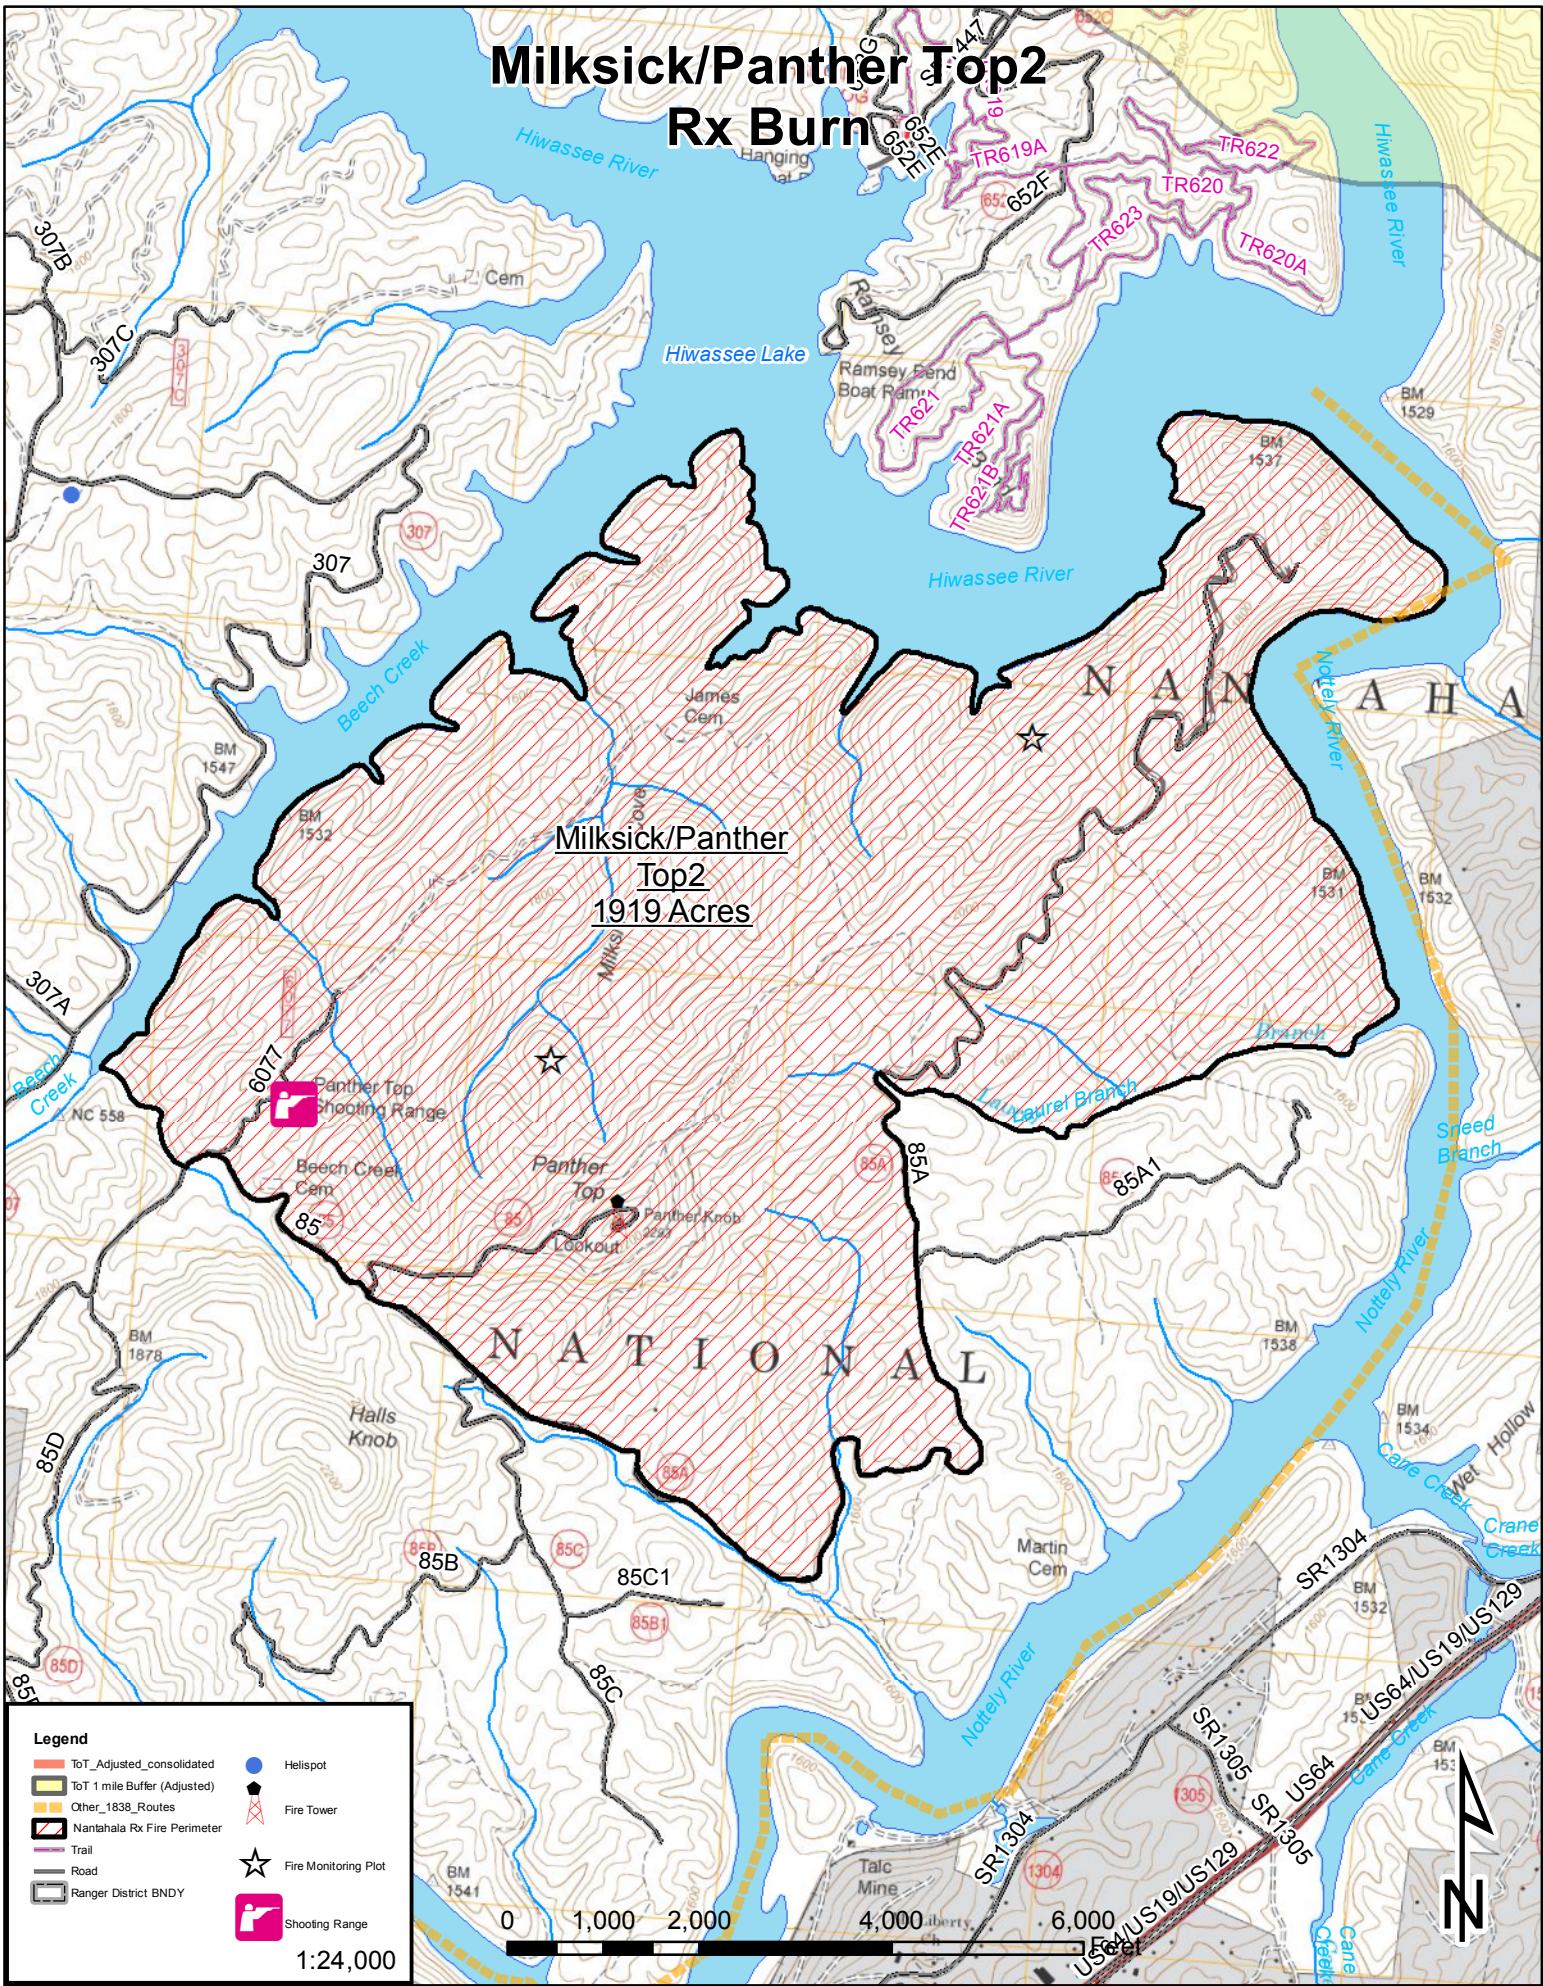

Milksick/Panther Top2 Rx Burn

Milksick/Panther
Top2
1919 Acres

Legend

- ToT_Adjusted_consolidated
- ToT 1 mile Buffer (Adjusted)
- Other_1838_Routes
- Nantahala Rx Fire Perimeter
- Trail
- Road
- Ranger District BNDY
- Helispot
- Fire Tower
- Fire Monitoring Plot
- Shooting Range

1:24,000

0 1,000 2,000 4,000 6,000 Feet