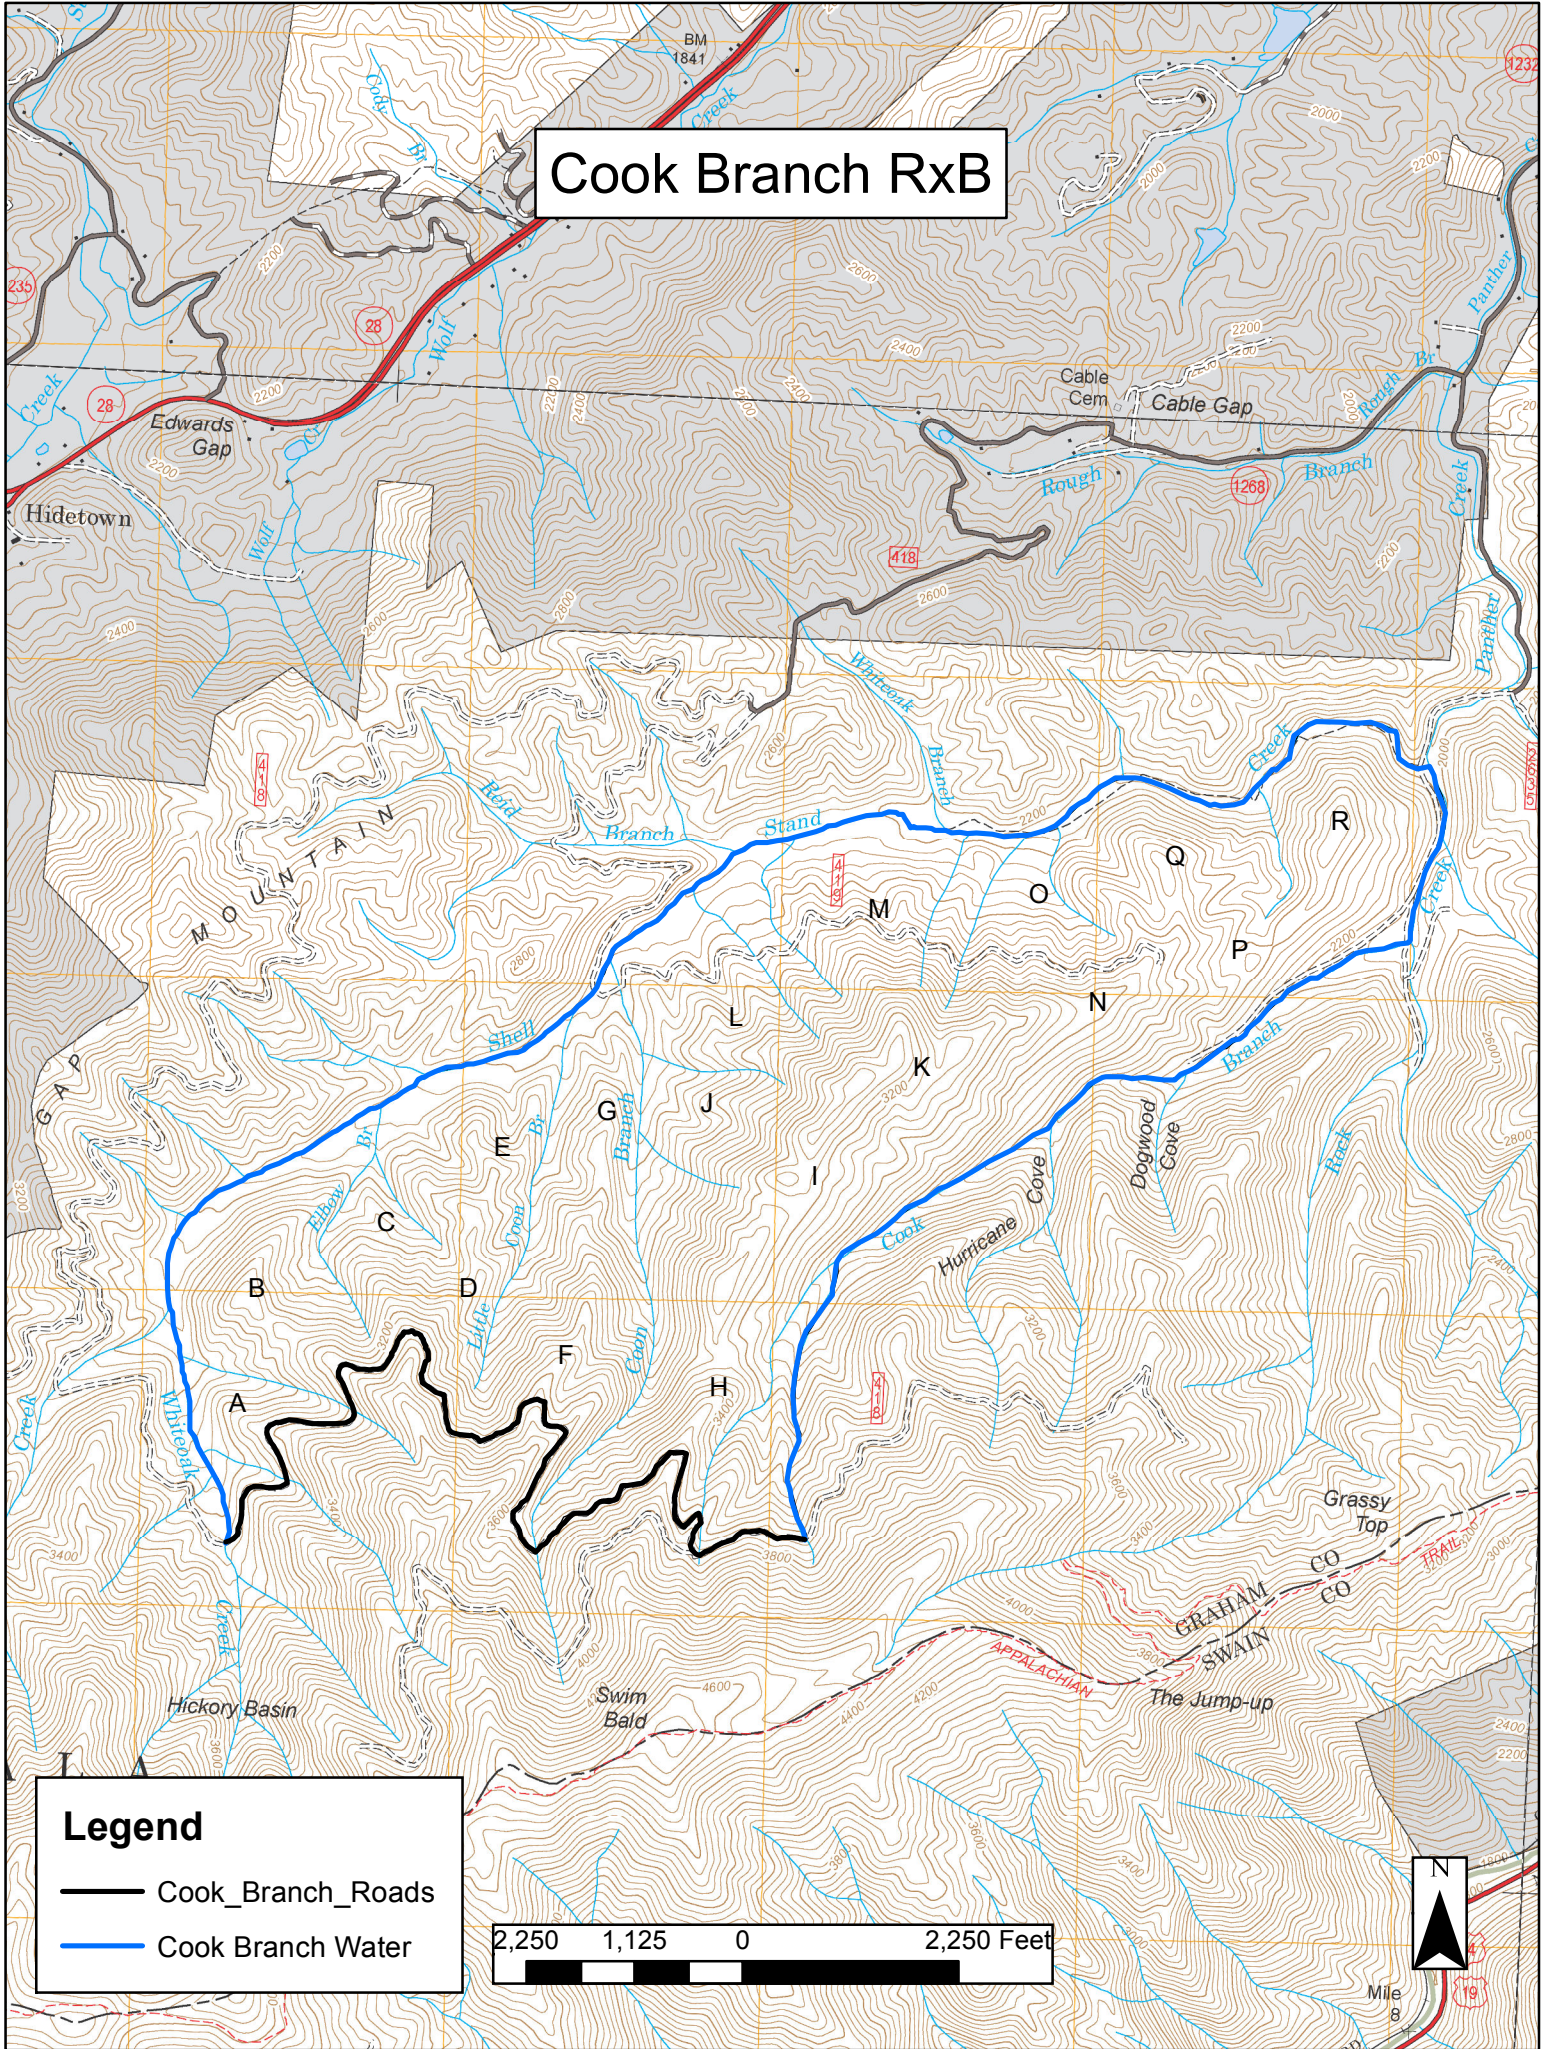

Cook Branch RxB

Legend

- Cook_Branch_Roads
- Cook Branch Water

Mile 8