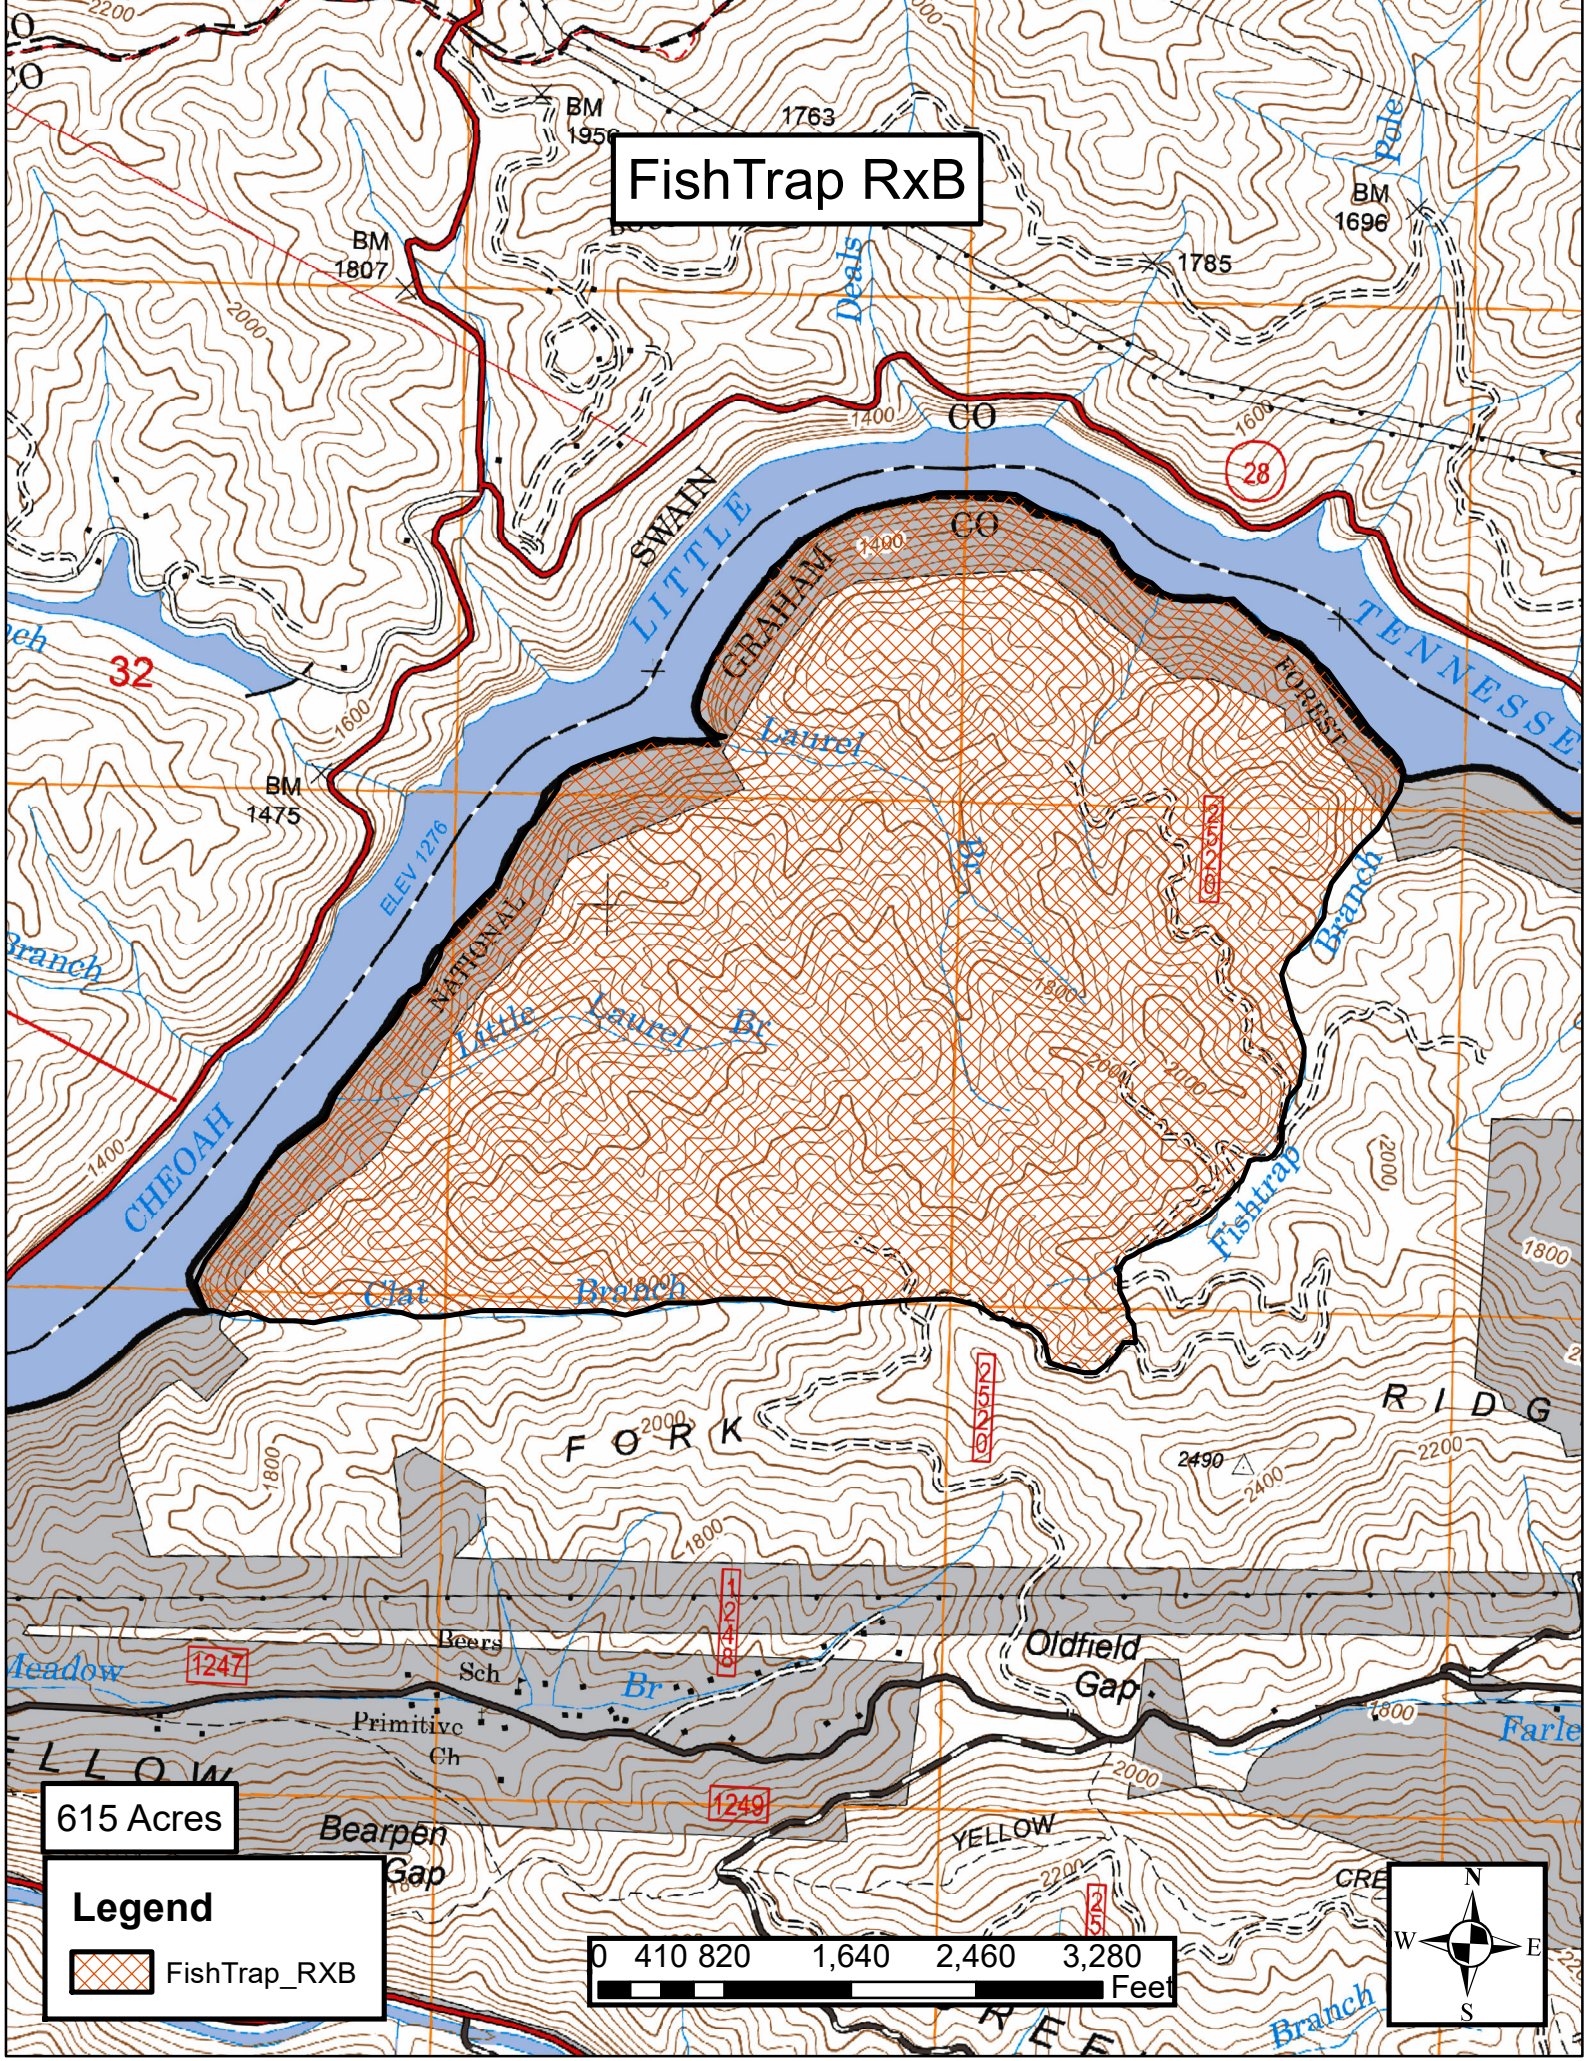

# FishTrap RxB

615 Acres

**Legend**

 FishTrap\_RXB