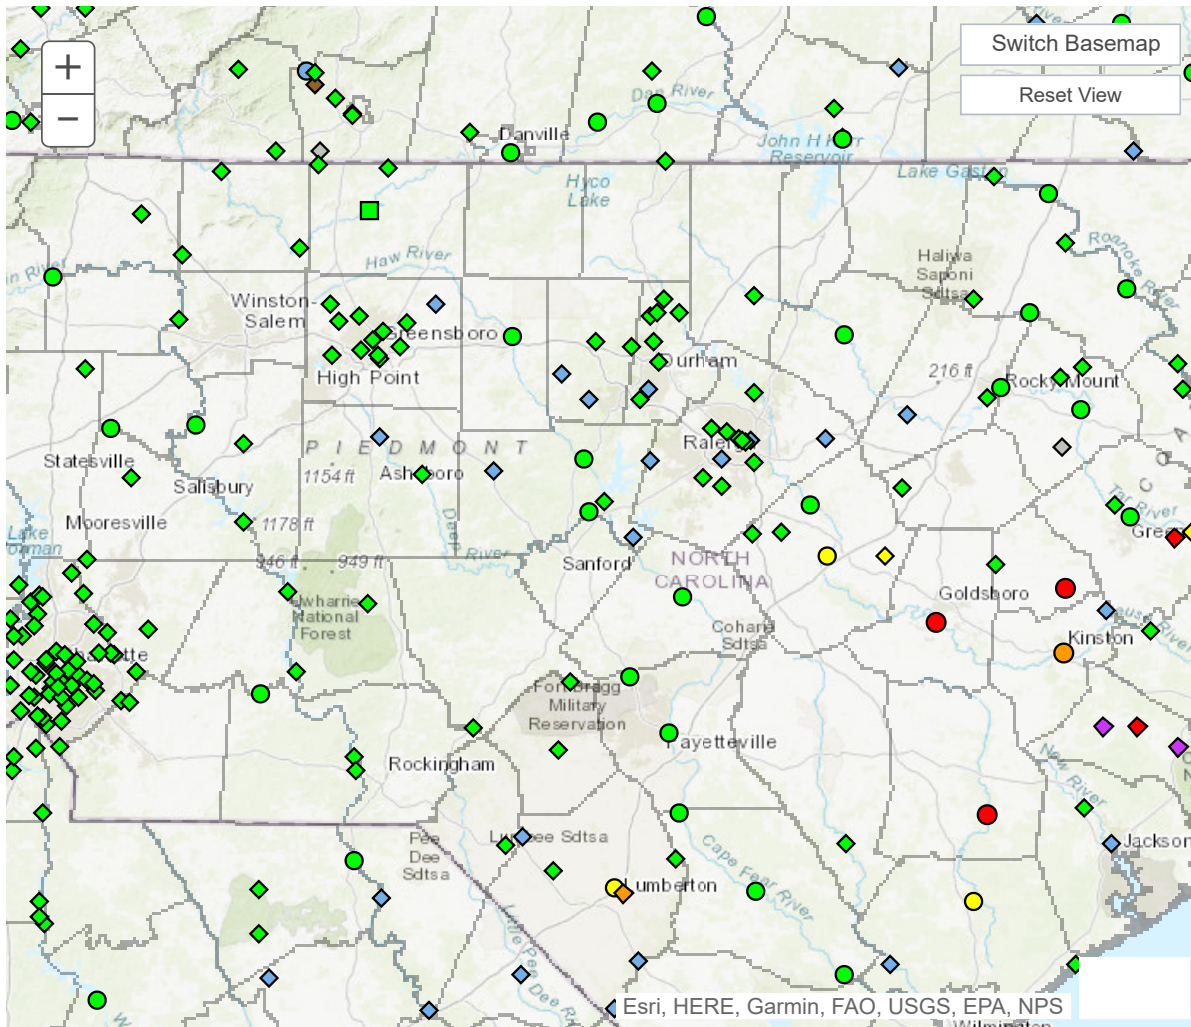

# AHPS Observed Gauge Map

<input type="checkbox"/>	Forecast available
<input type="radio"/>	Probability and forecasts available
<input type="checkbox"/>	Observations only available
Major Flooding	
Moderate Flooding	
Minor Flooding	
Near Flood Stage	
No Flooding	
Observations Are Not Current	
Out of Service	
Flood Category Not Defined	
At or Below Low Water Threshold	