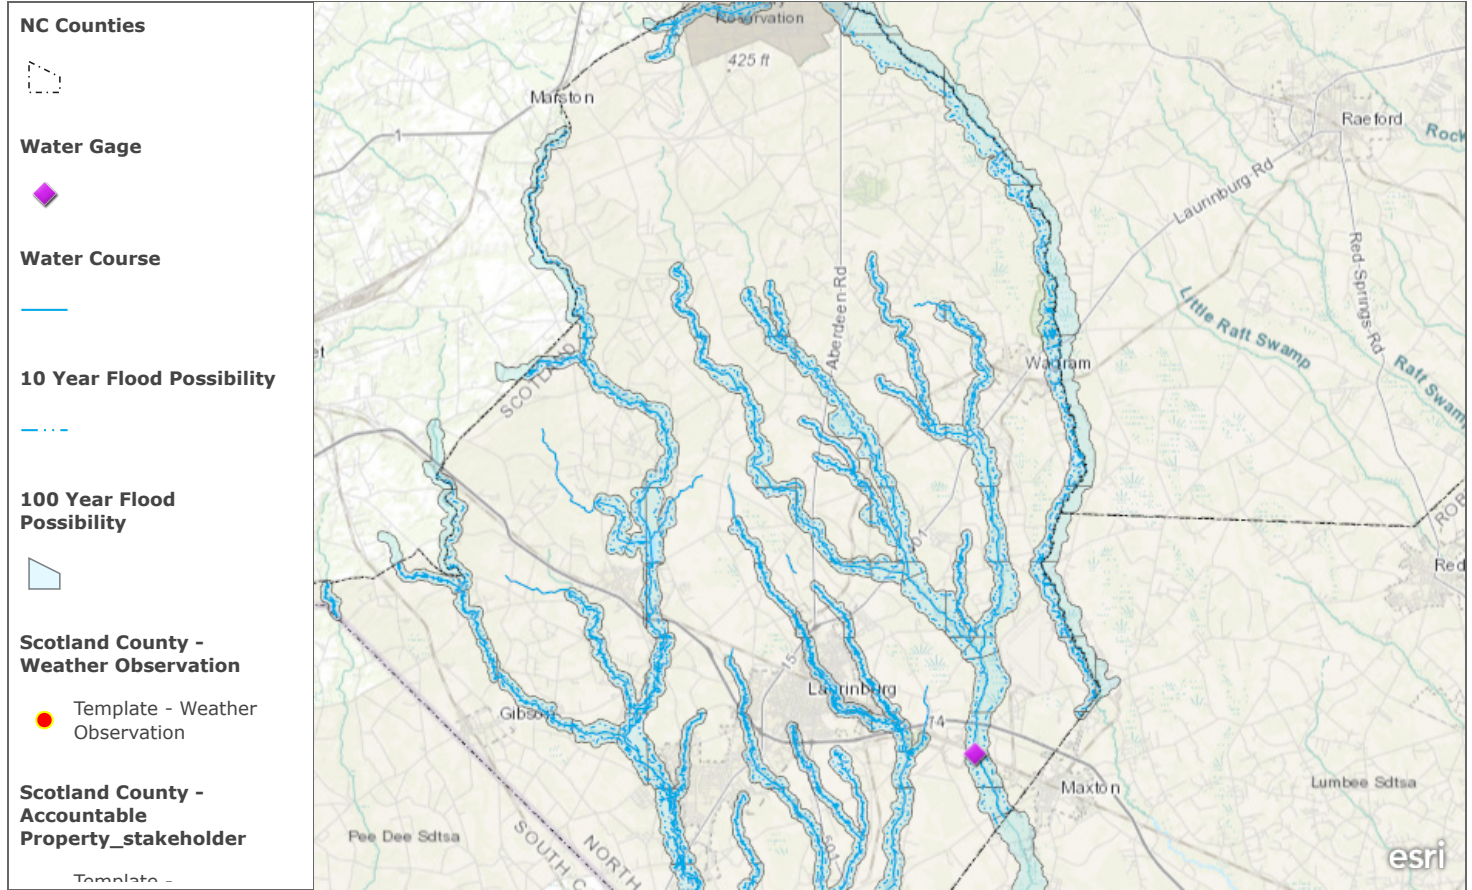

Scotland County

Map for Scotland County Assignment

State of North Carolina DOT, Esri, HERE, Garmin, USGS, NGA, EPA, USDA, NPS | NWCG Geospatial SubCommittee | NWCG Geospatial SubCommittee 2017