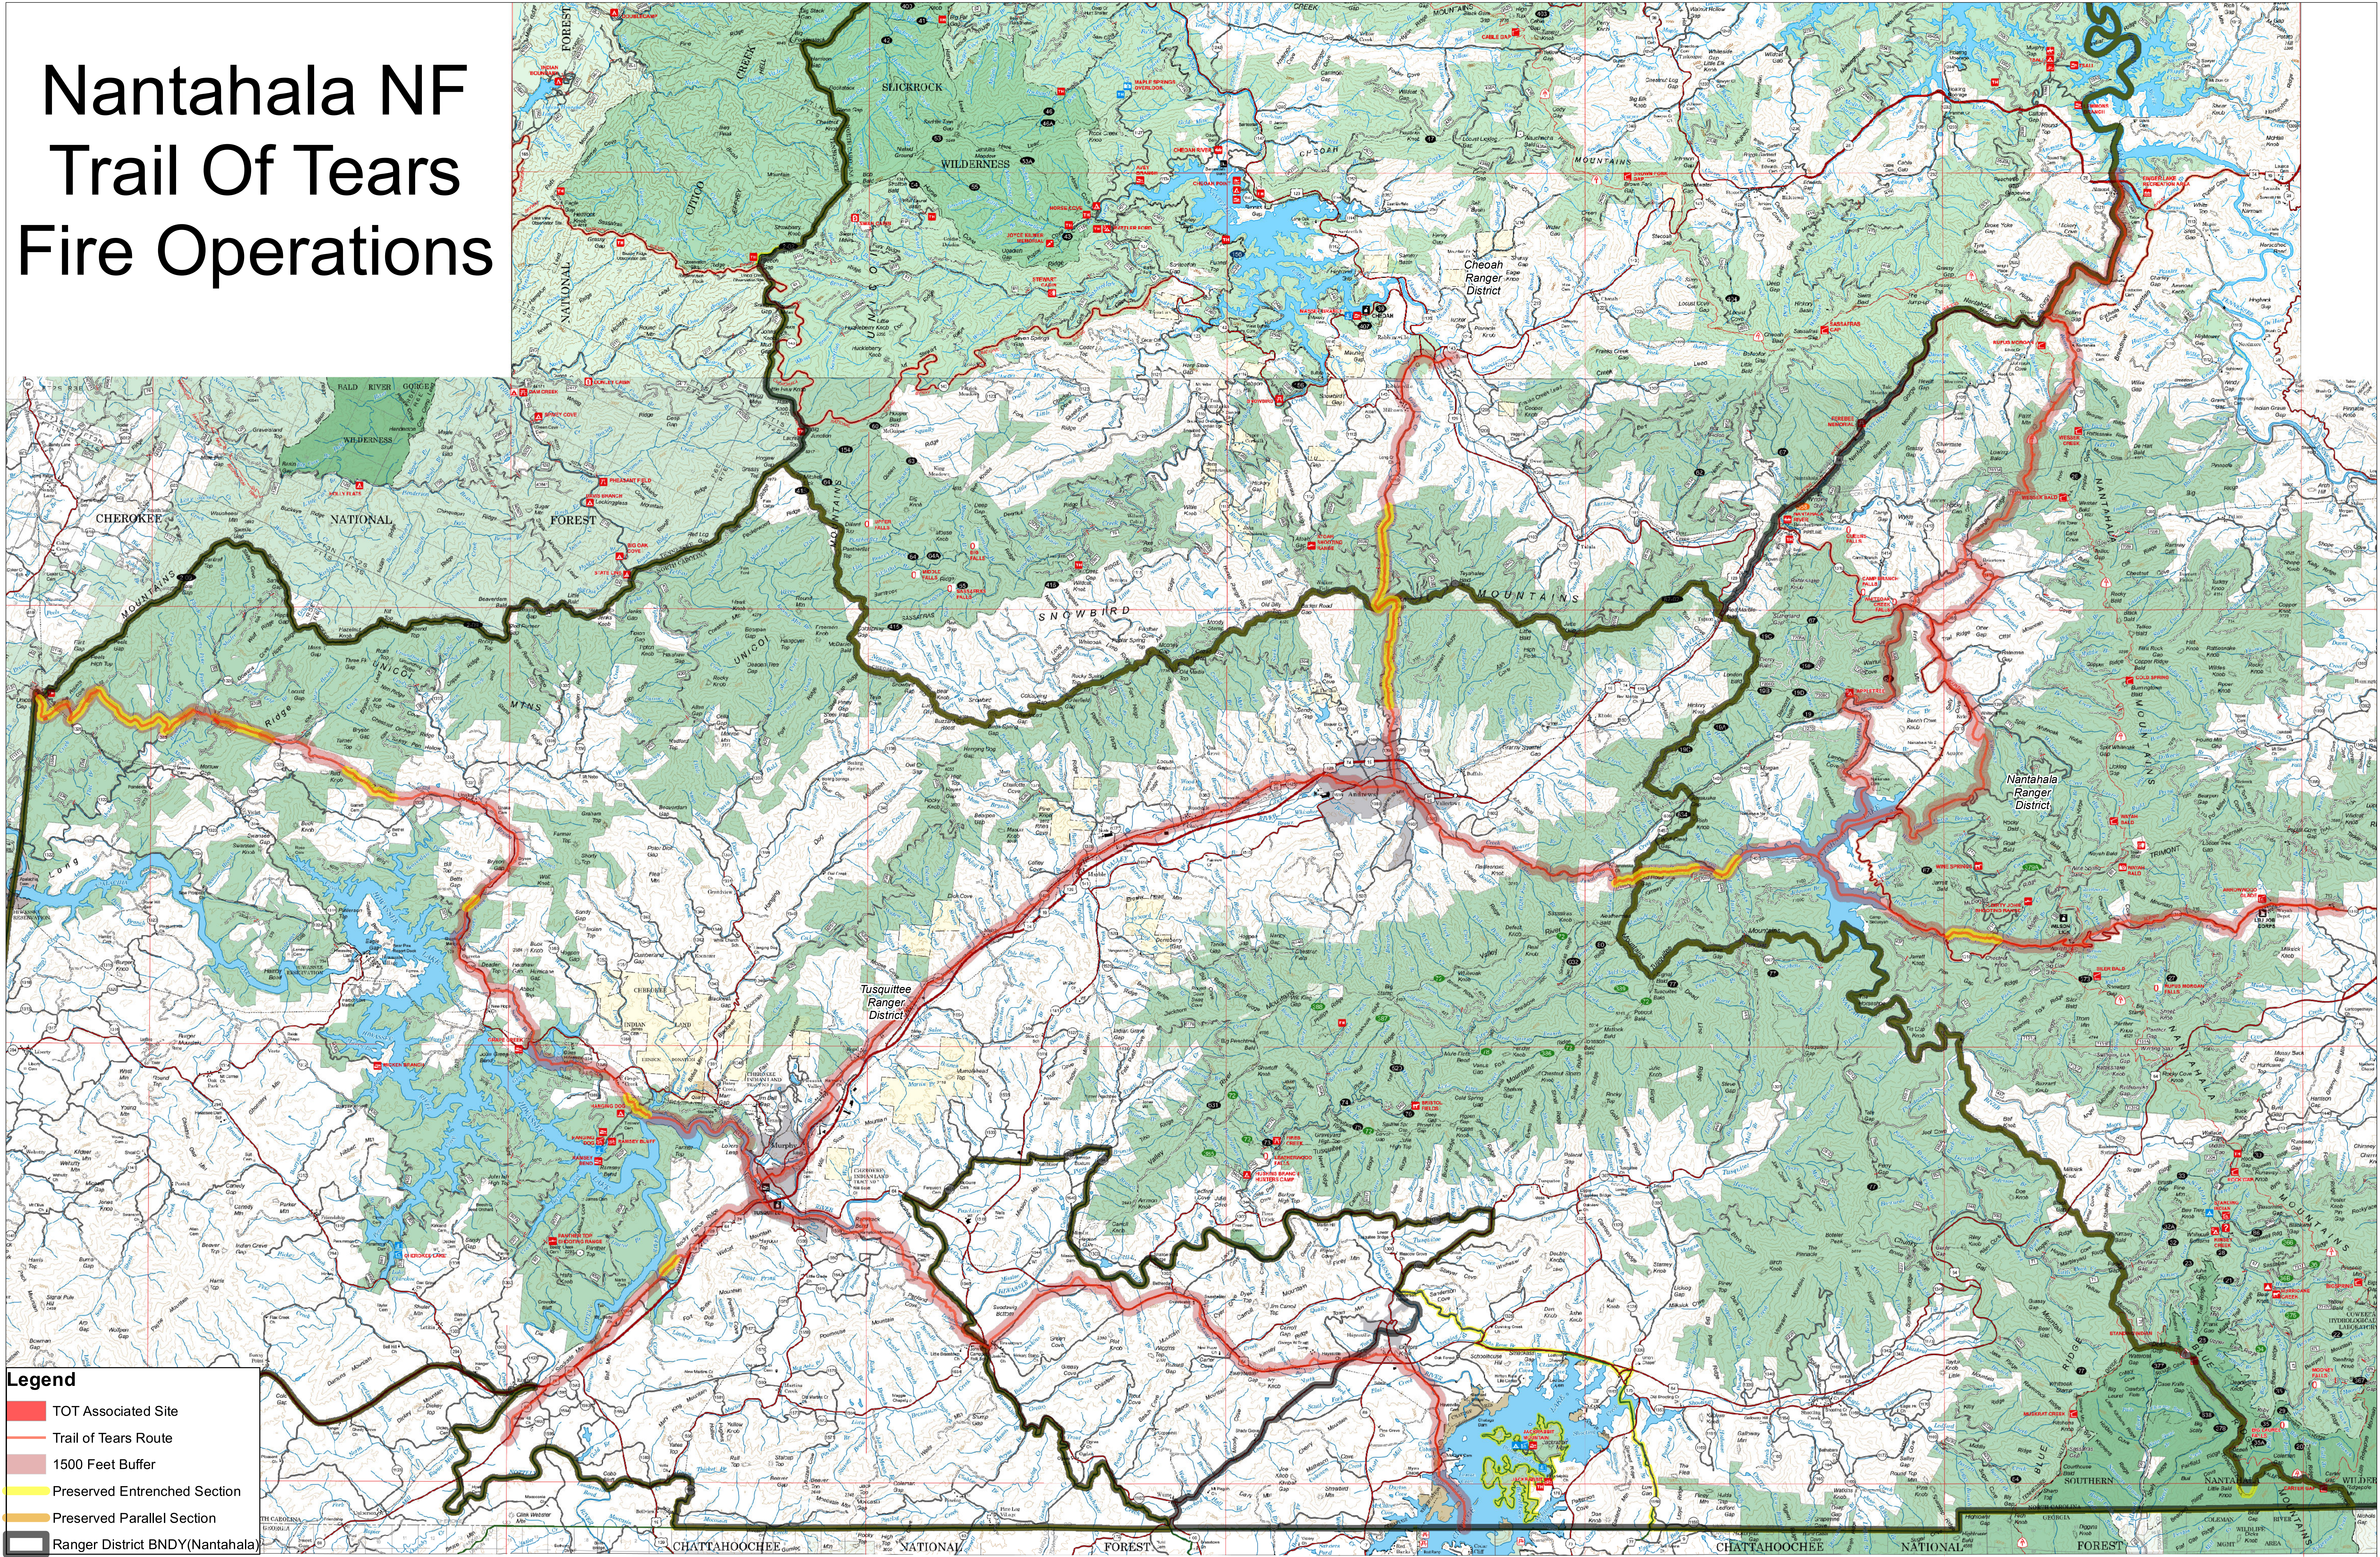

# Nantahala NF Trail Of Tears Fire Operations

**Legend**

- TOT Associated Site
- Trail of Tears Route
- 1500 Feet Buffer
- Preserved Entrenched Section
- Preserved Parallel Section
- Ranger District BNDY(Nantahala)

1 inch equals 1 miles