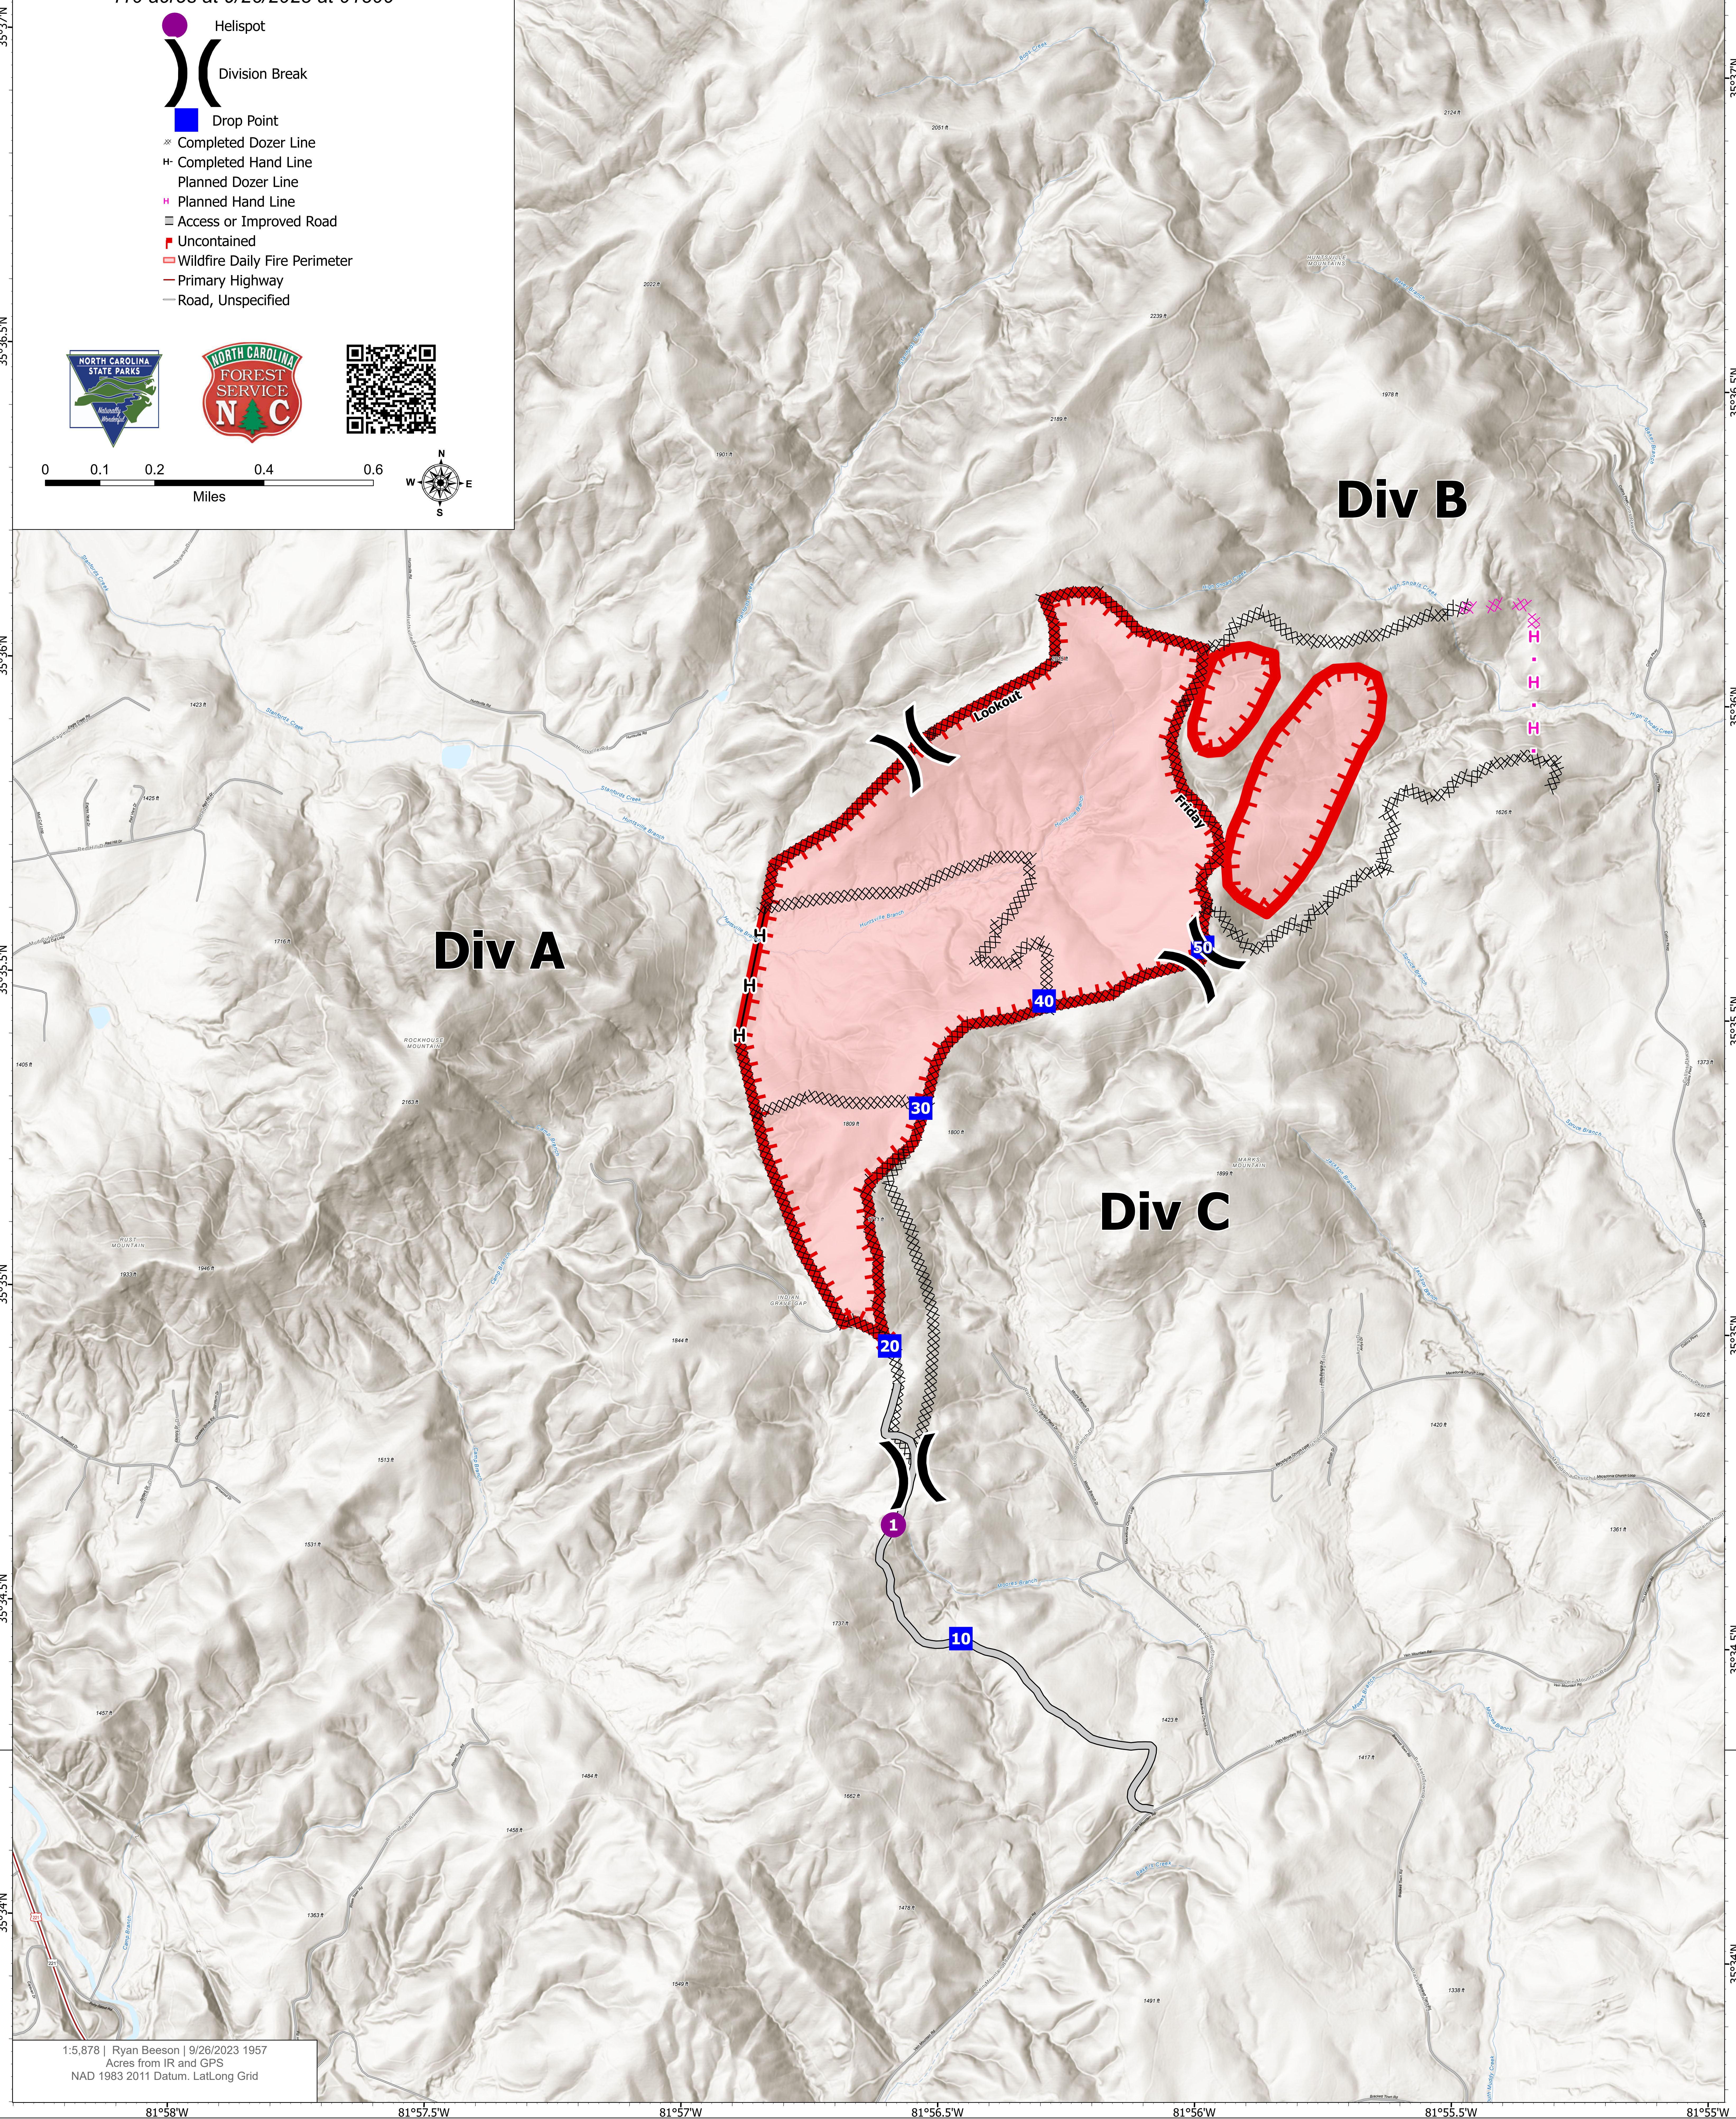

Briefing Map

Hilltop Mountain
NC-NCS-239003

9/27/2023

410 acres at 9/26/2023 at 01800

- Helispot
- ⎓ Division Break
- Drop Point
- ⊗ Completed Dozer Line
- ⊕ Completed Hand Line
- ▬ Planned Dozer Line
- ⊕ Planned Hand Line
- ▬ Access or Improved Road
- Uncontained
- ▬ Wildfire Daily Fire Perimeter
- ▬ Primary Highway
- ▬ Road, Unspecified

Div A

Div B

Div C

1:5,878 | Ryan Beeson | 9/26/2023 1957
Acres from IR and GPS
NAD 1983 2011 Datum, Lat/Long Grid