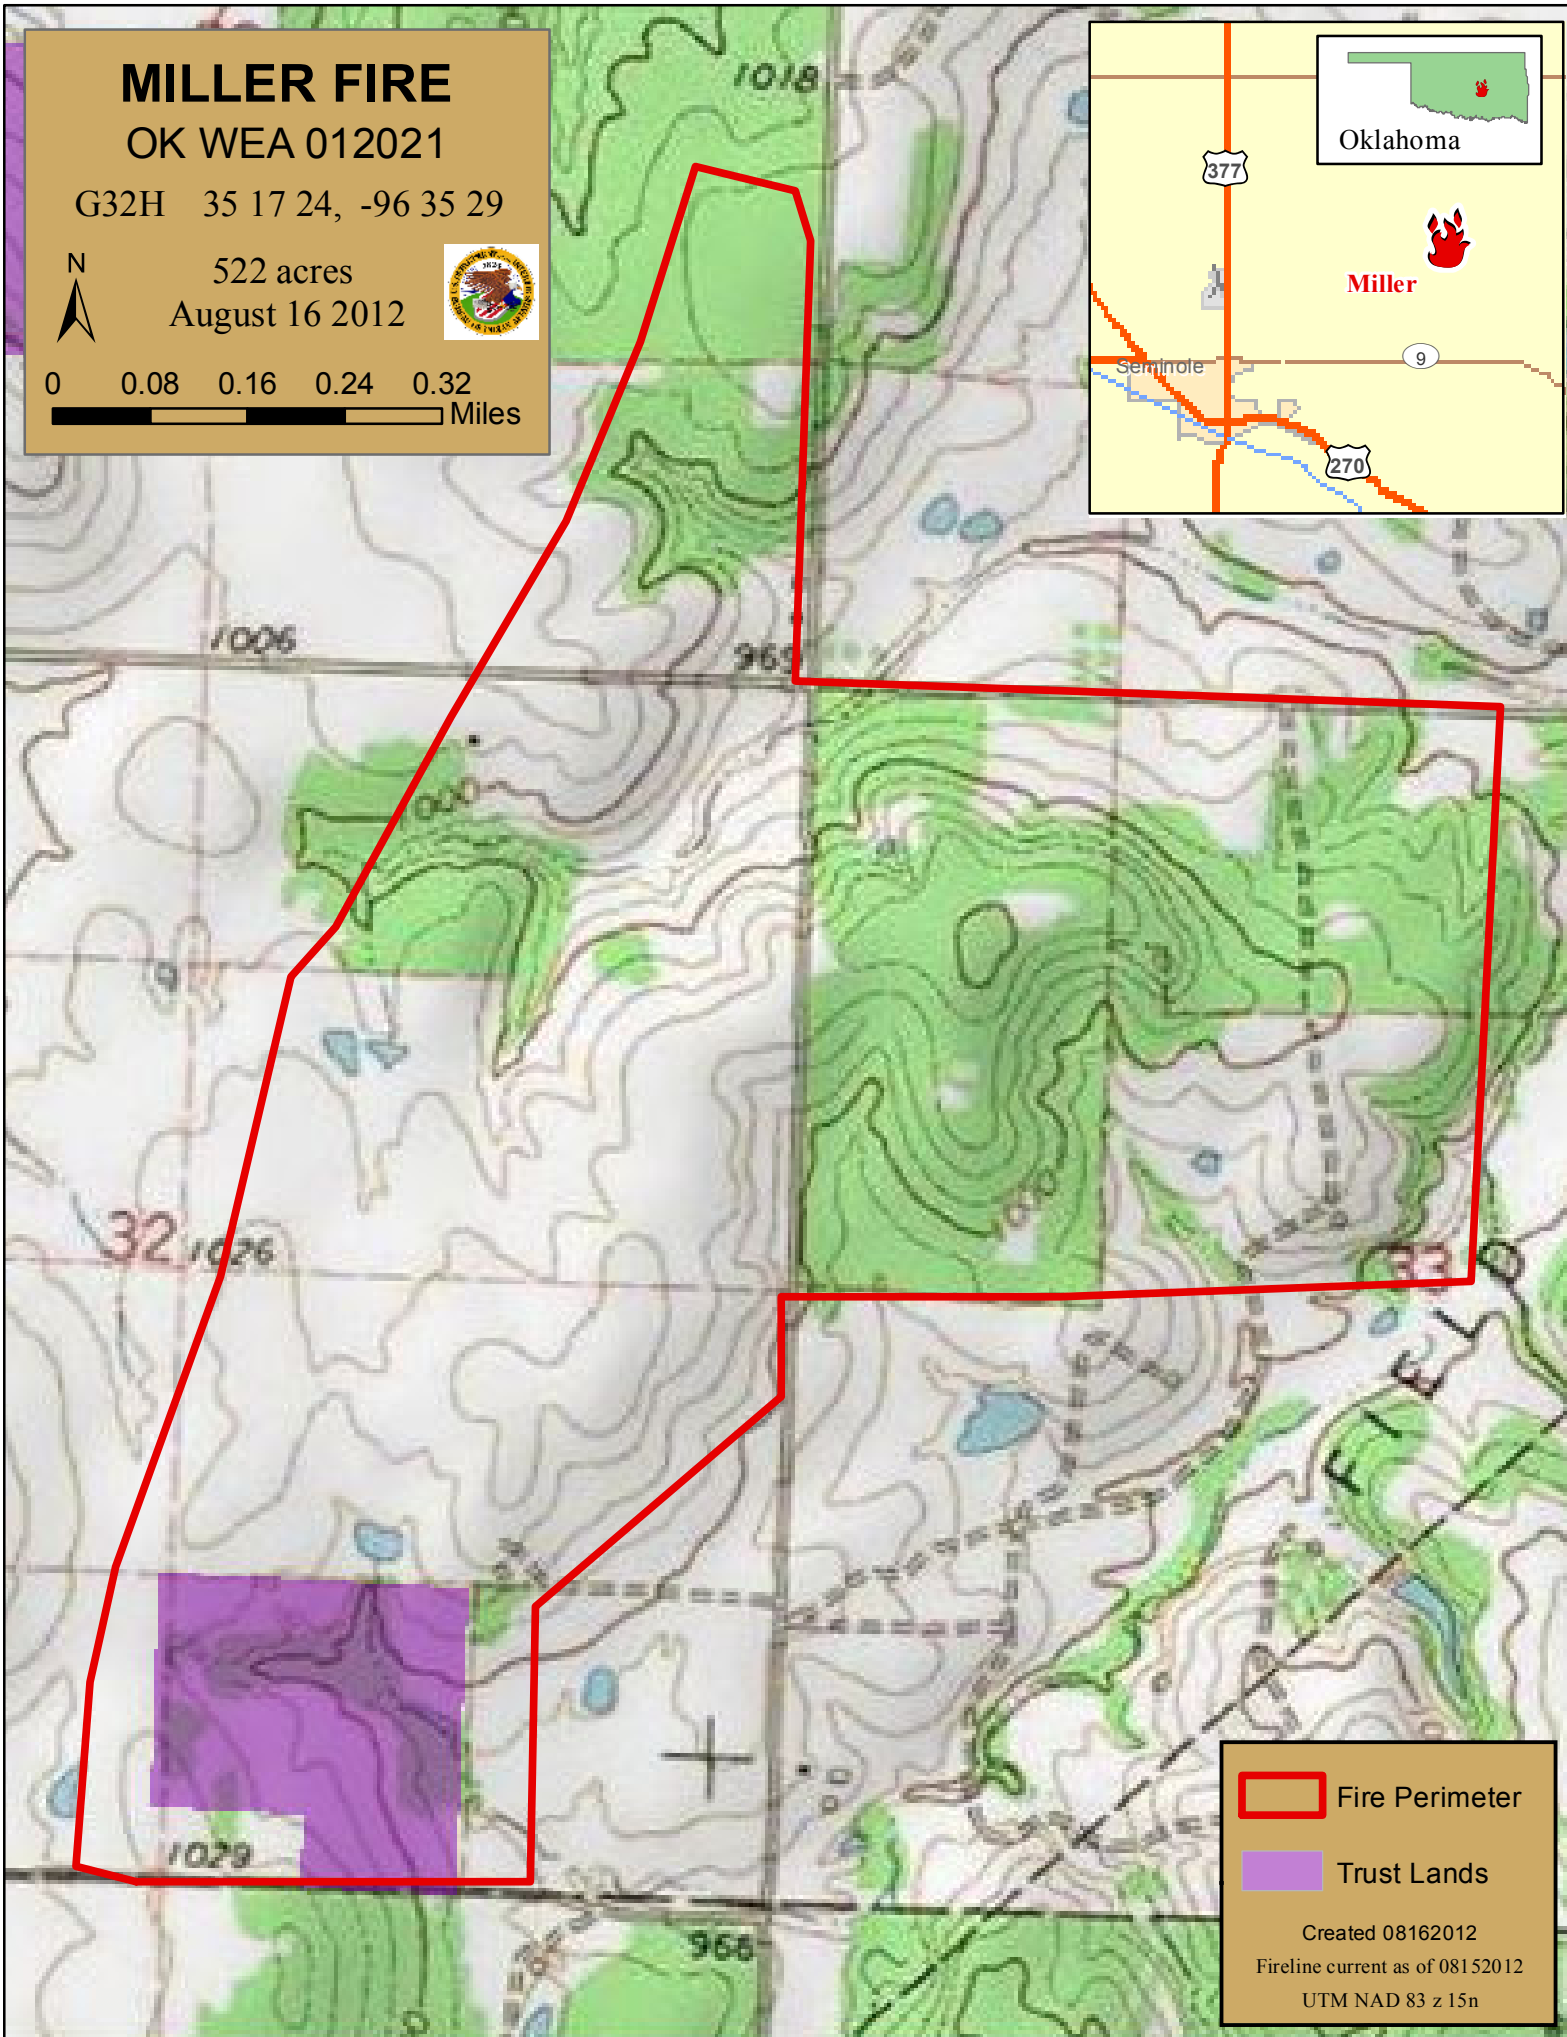

MILLER FIRE

OK WEA 012021

G32H 35 17 24, -96 35 29

522 acres
August 16 2012

0 0.08 0.16 0.24 0.32 Miles

 Fire Perimeter

 Trust Lands

Created 08162012
Fireline current as of 08152012
UTM NAD 83 z 15n