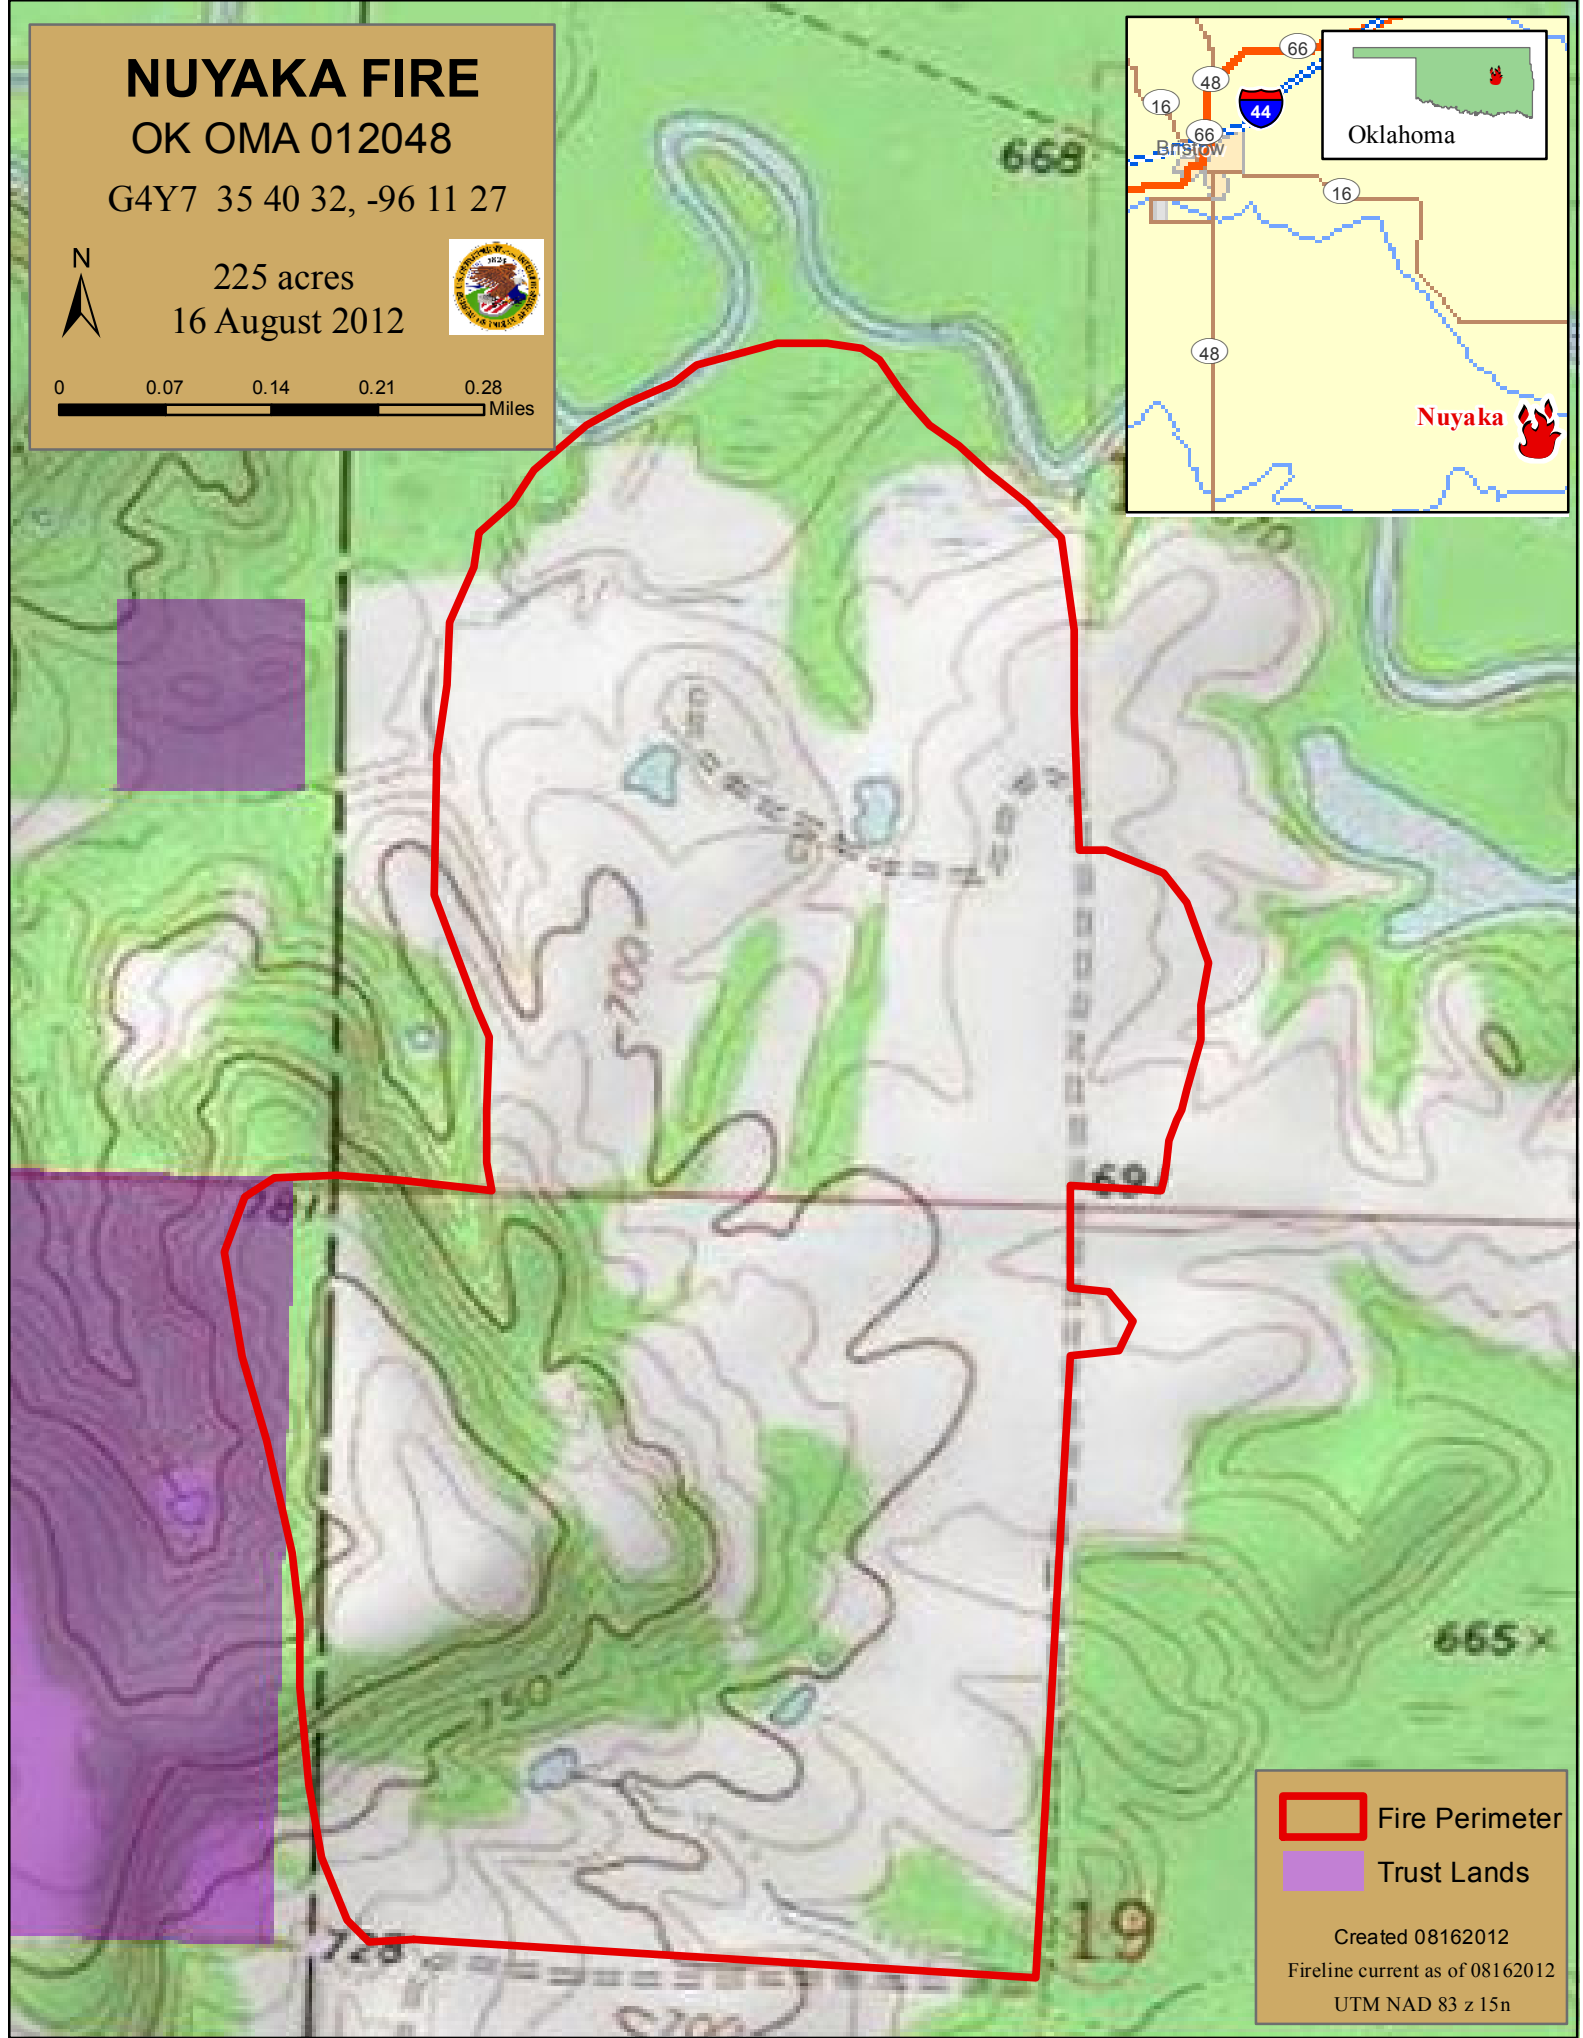

NUYAKA FIRE

OK OMA 012048

G4Y7 35 40 32, -96 11 27

225 acres
16 August 2012

0 0.07 0.14 0.21 0.28 Miles

-  Fire Perimeter
-  Trust Lands

Created 08162012
Fireline current as of 08162012
UTM NAD 83 z 15n