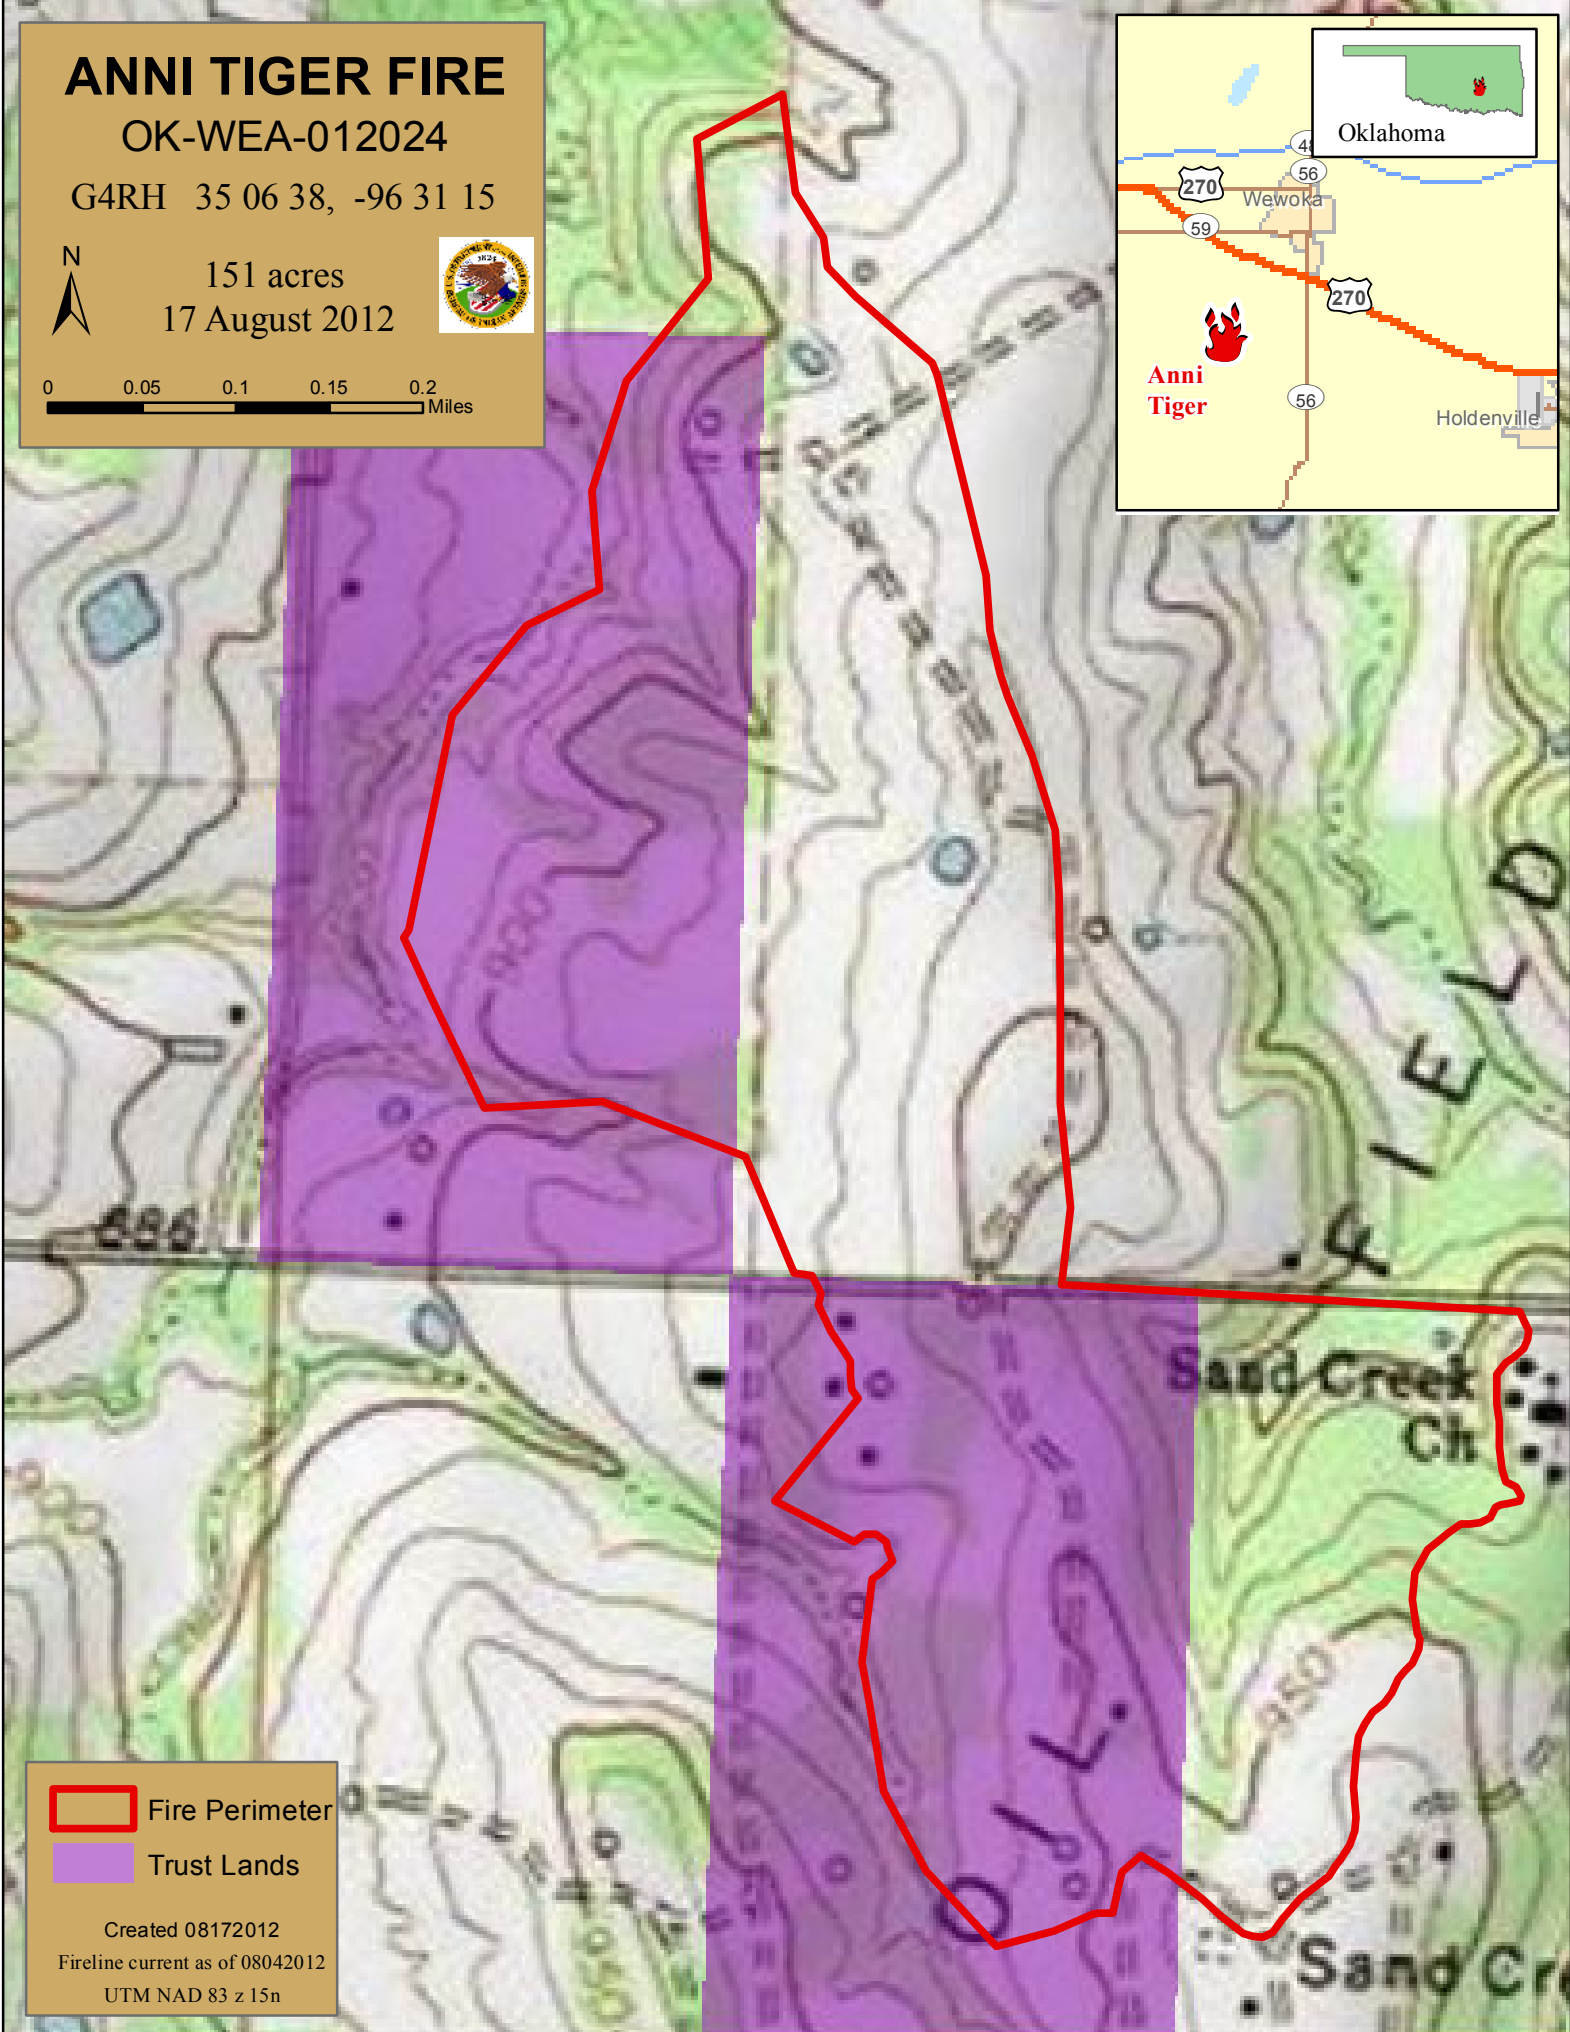

# ANNI TIGER FIRE

OK-WEA-012024

G4RH 35 06 38, -96 31 15

151 acres  
17 August 2012

0 0.05 0.1 0.15 0.2 Miles

- Fire Perimeter
- Trust Lands

Created 08172012

Fireline current as of 08042012

UTM NAD 83 z 15n