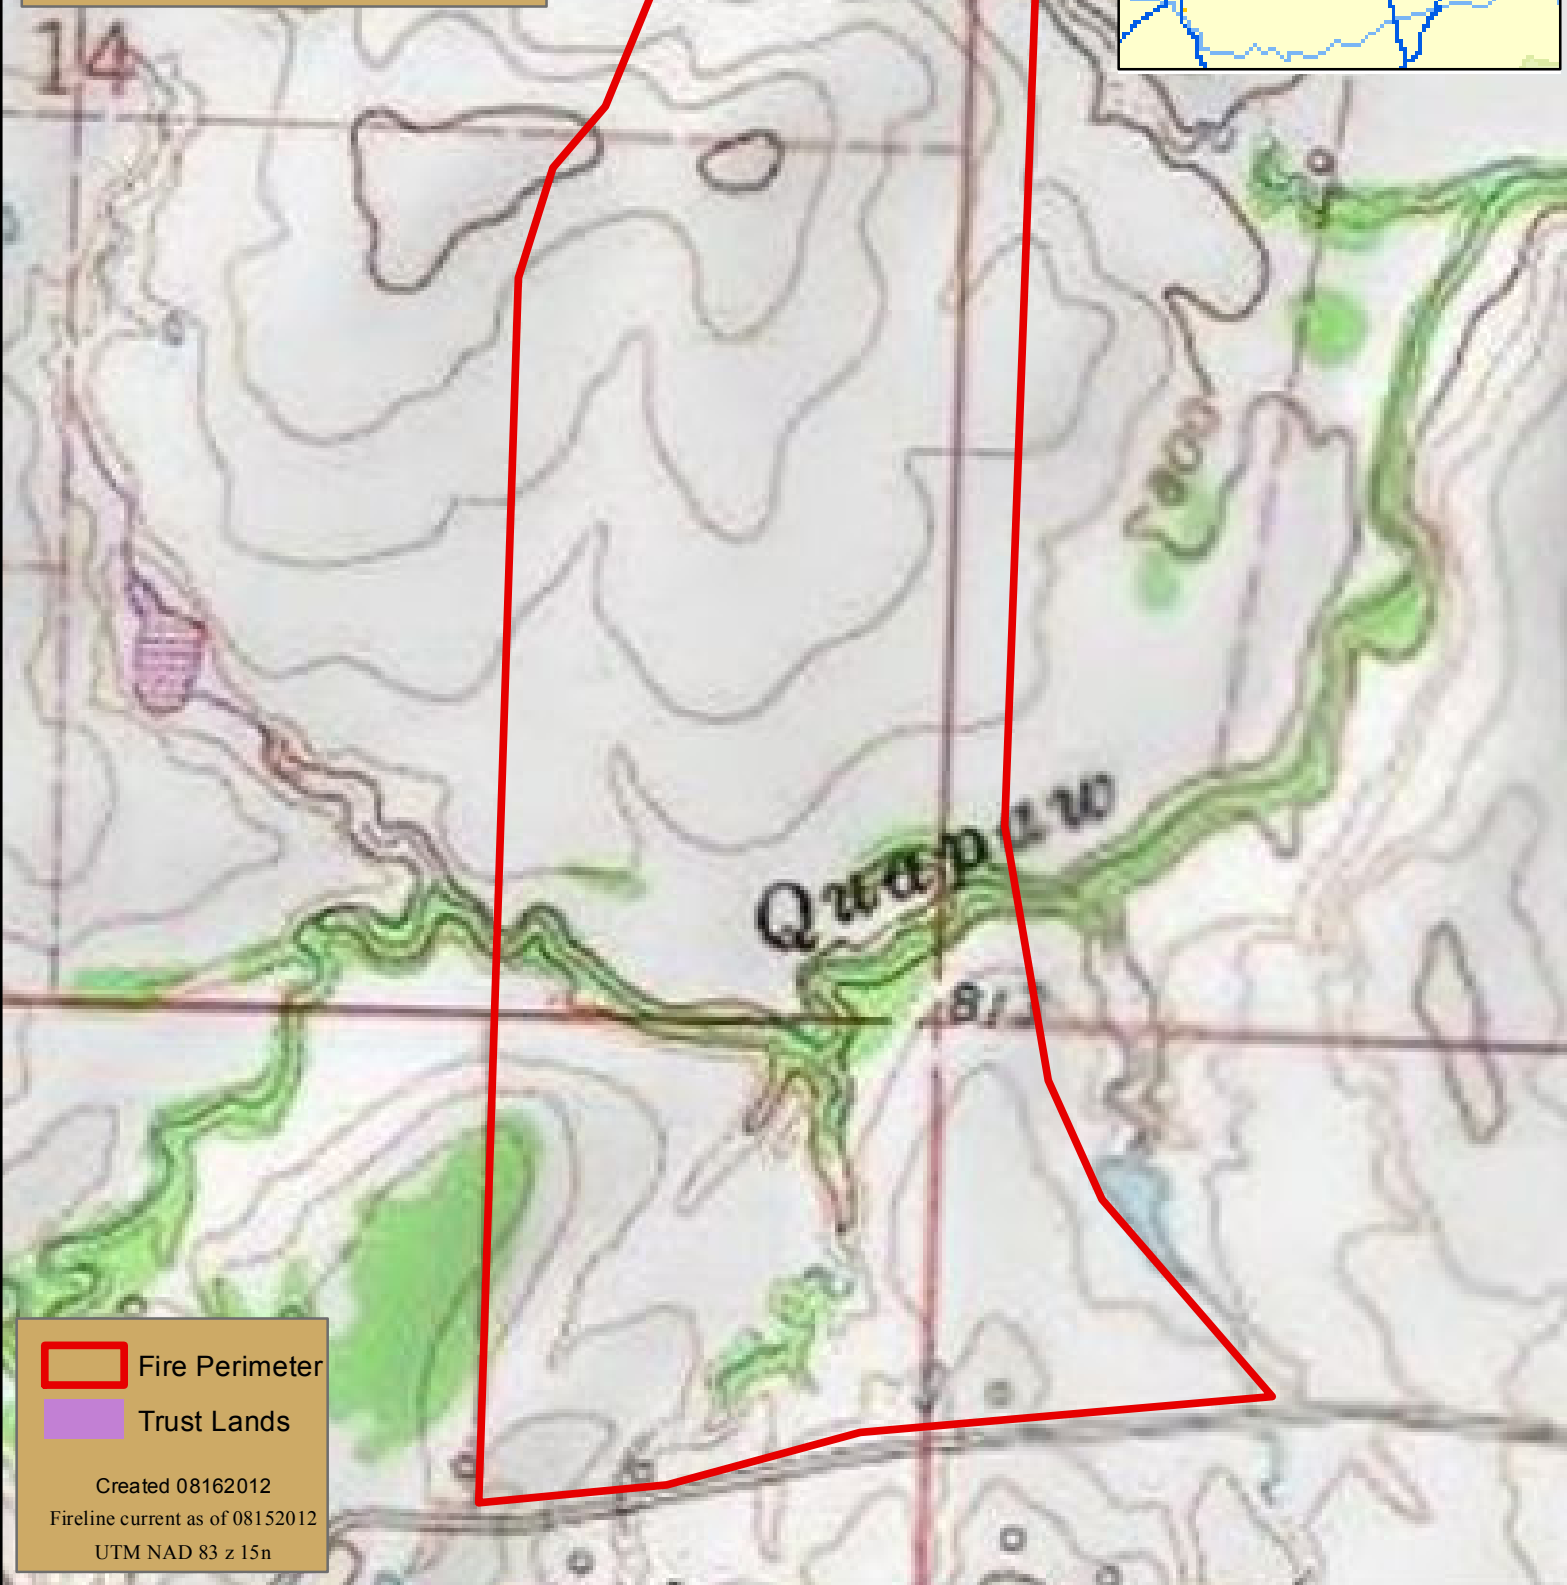

# SANDSTONE FIRE

OK-OSA-012065

G5PT 36 38 01, -96 17 41

181 acres  
18 August 2012

0 0.06 0.12 0.18 0.24 Miles

-  Fire Perimeter
-  Trust Lands

Created 08162012

Fireline current as of 08152012

UTM NAD 83 z 15n