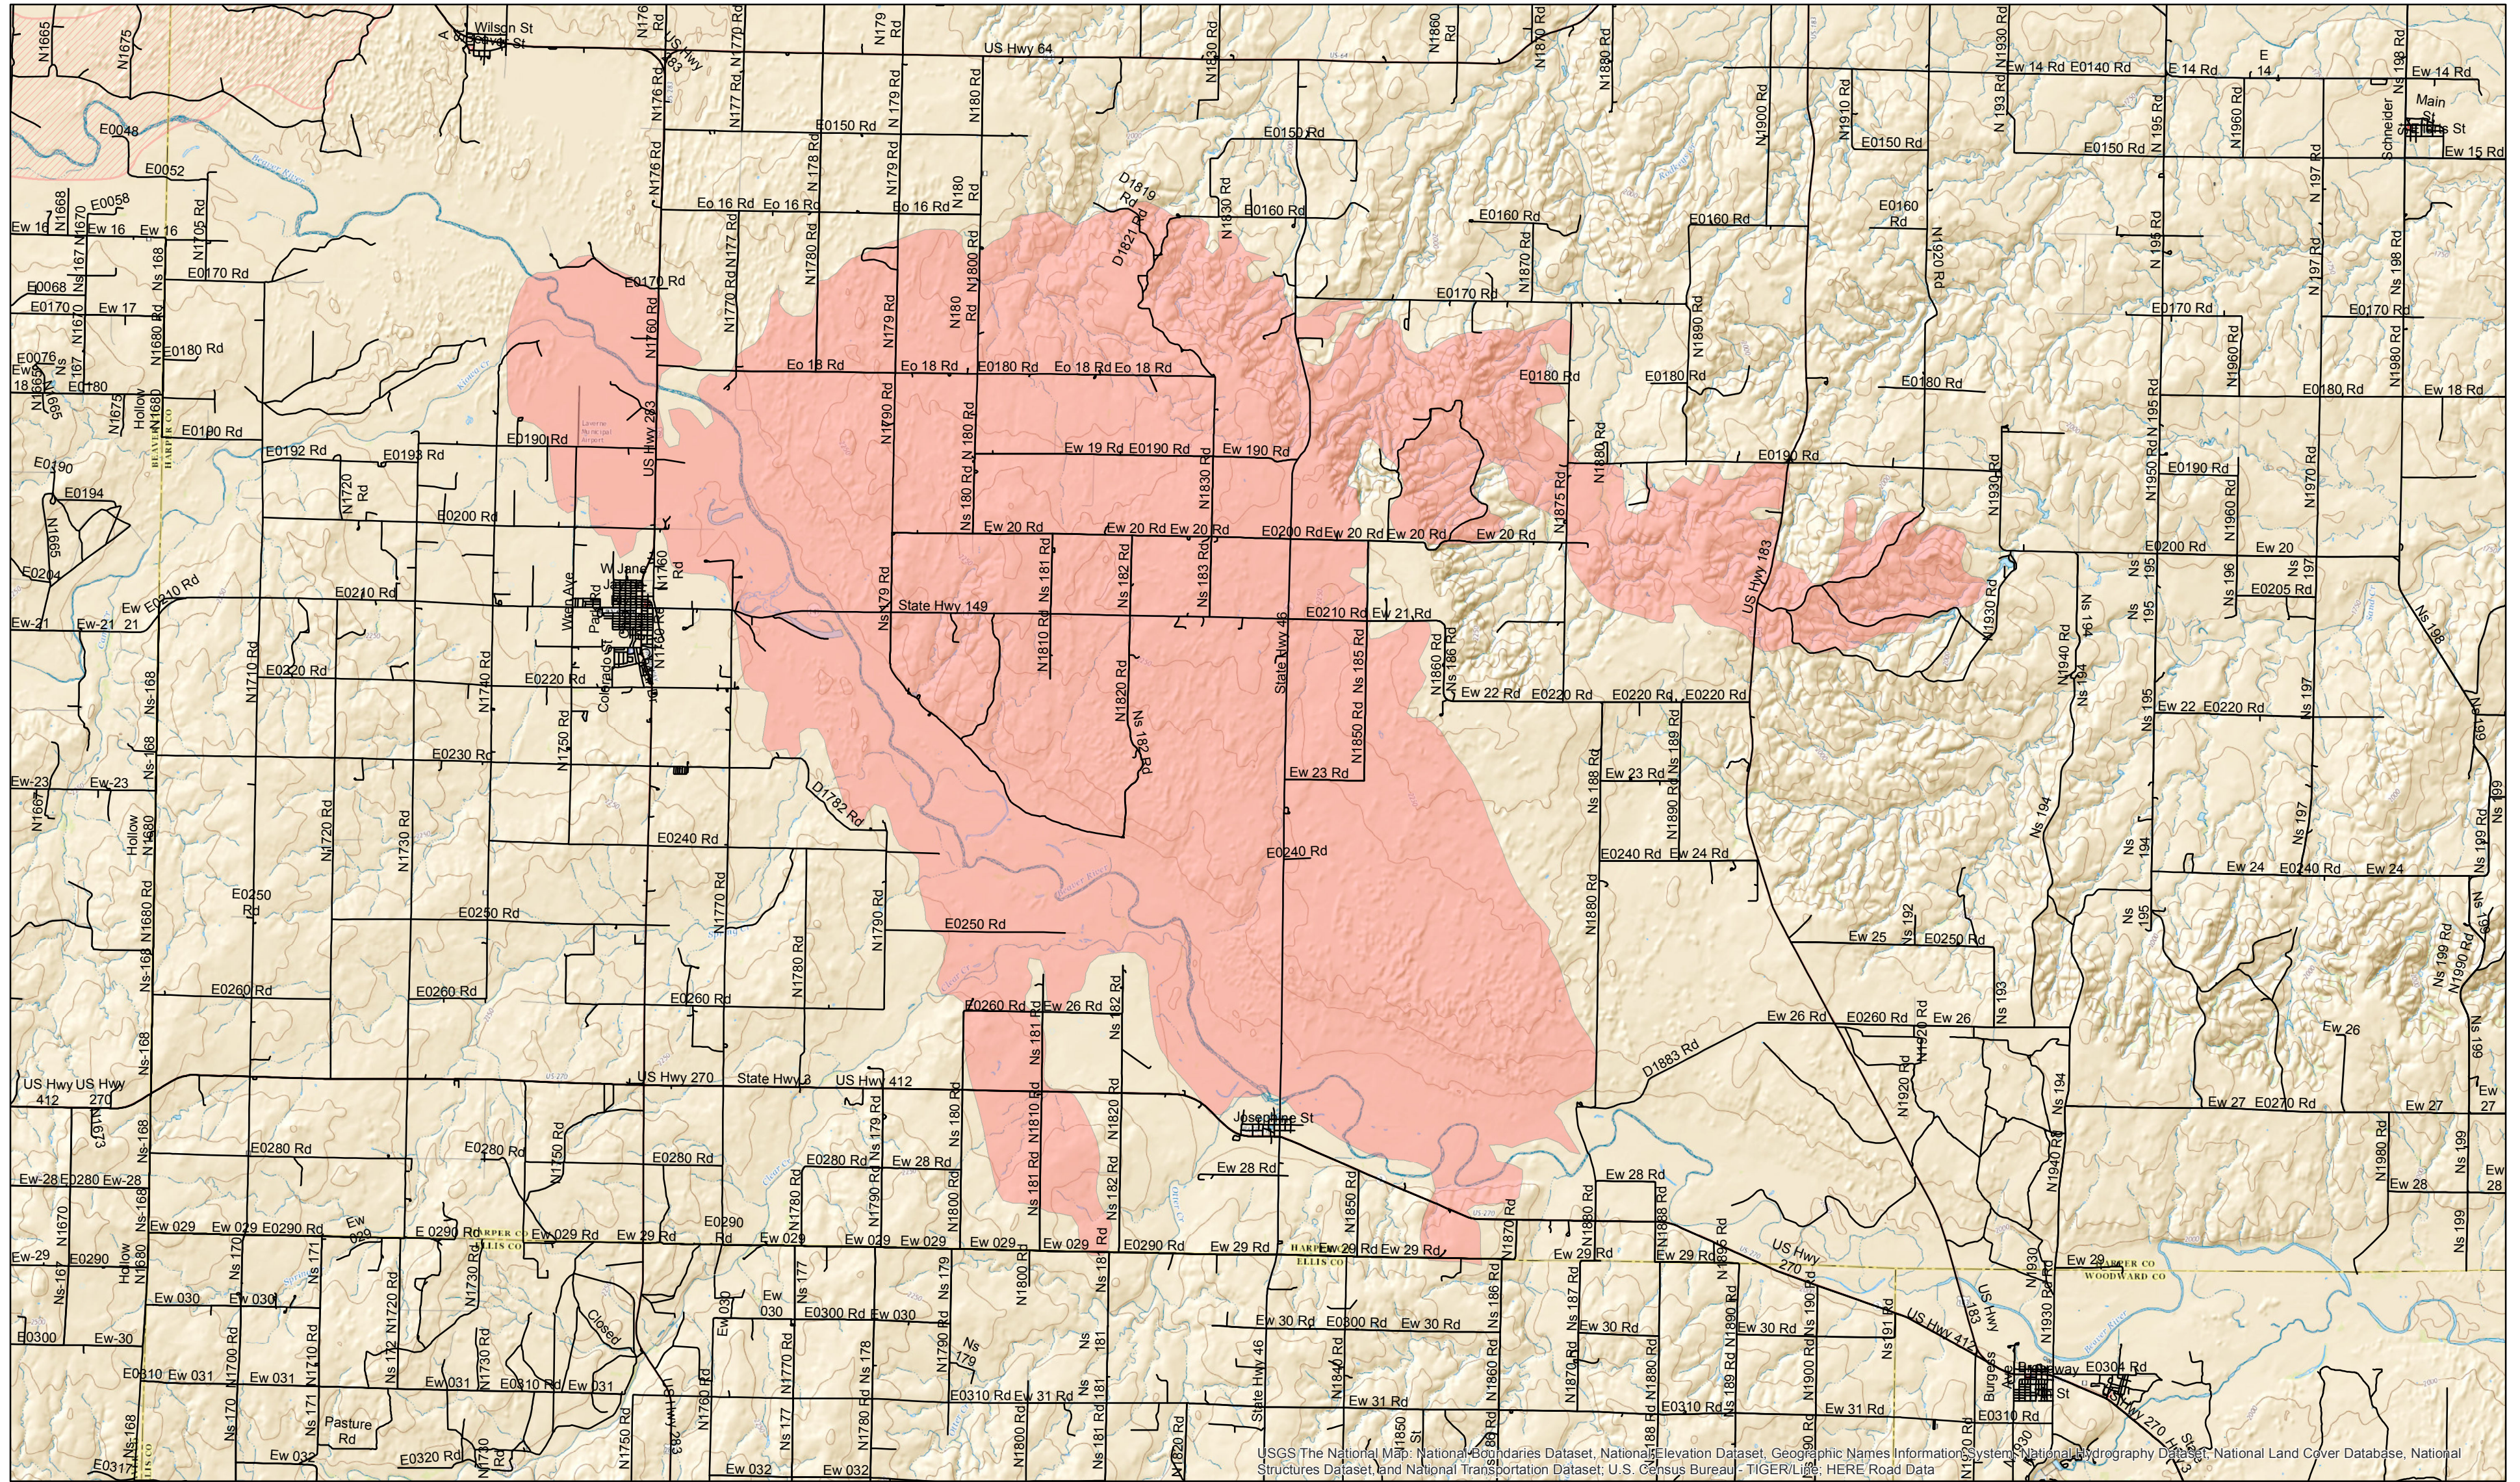

Transportation Map 283 Fire

-  Roads
-  283 Fire
-  Starbucks Fire

Northwest Oklahoma Complex
 OK-OKS-00527
 Created by Red Team GISS
 03/10/17
 Coordinate System: State Plane OK North FIPS 3501
 Datum: NAD 1983 (2011) Units: Foot (US)