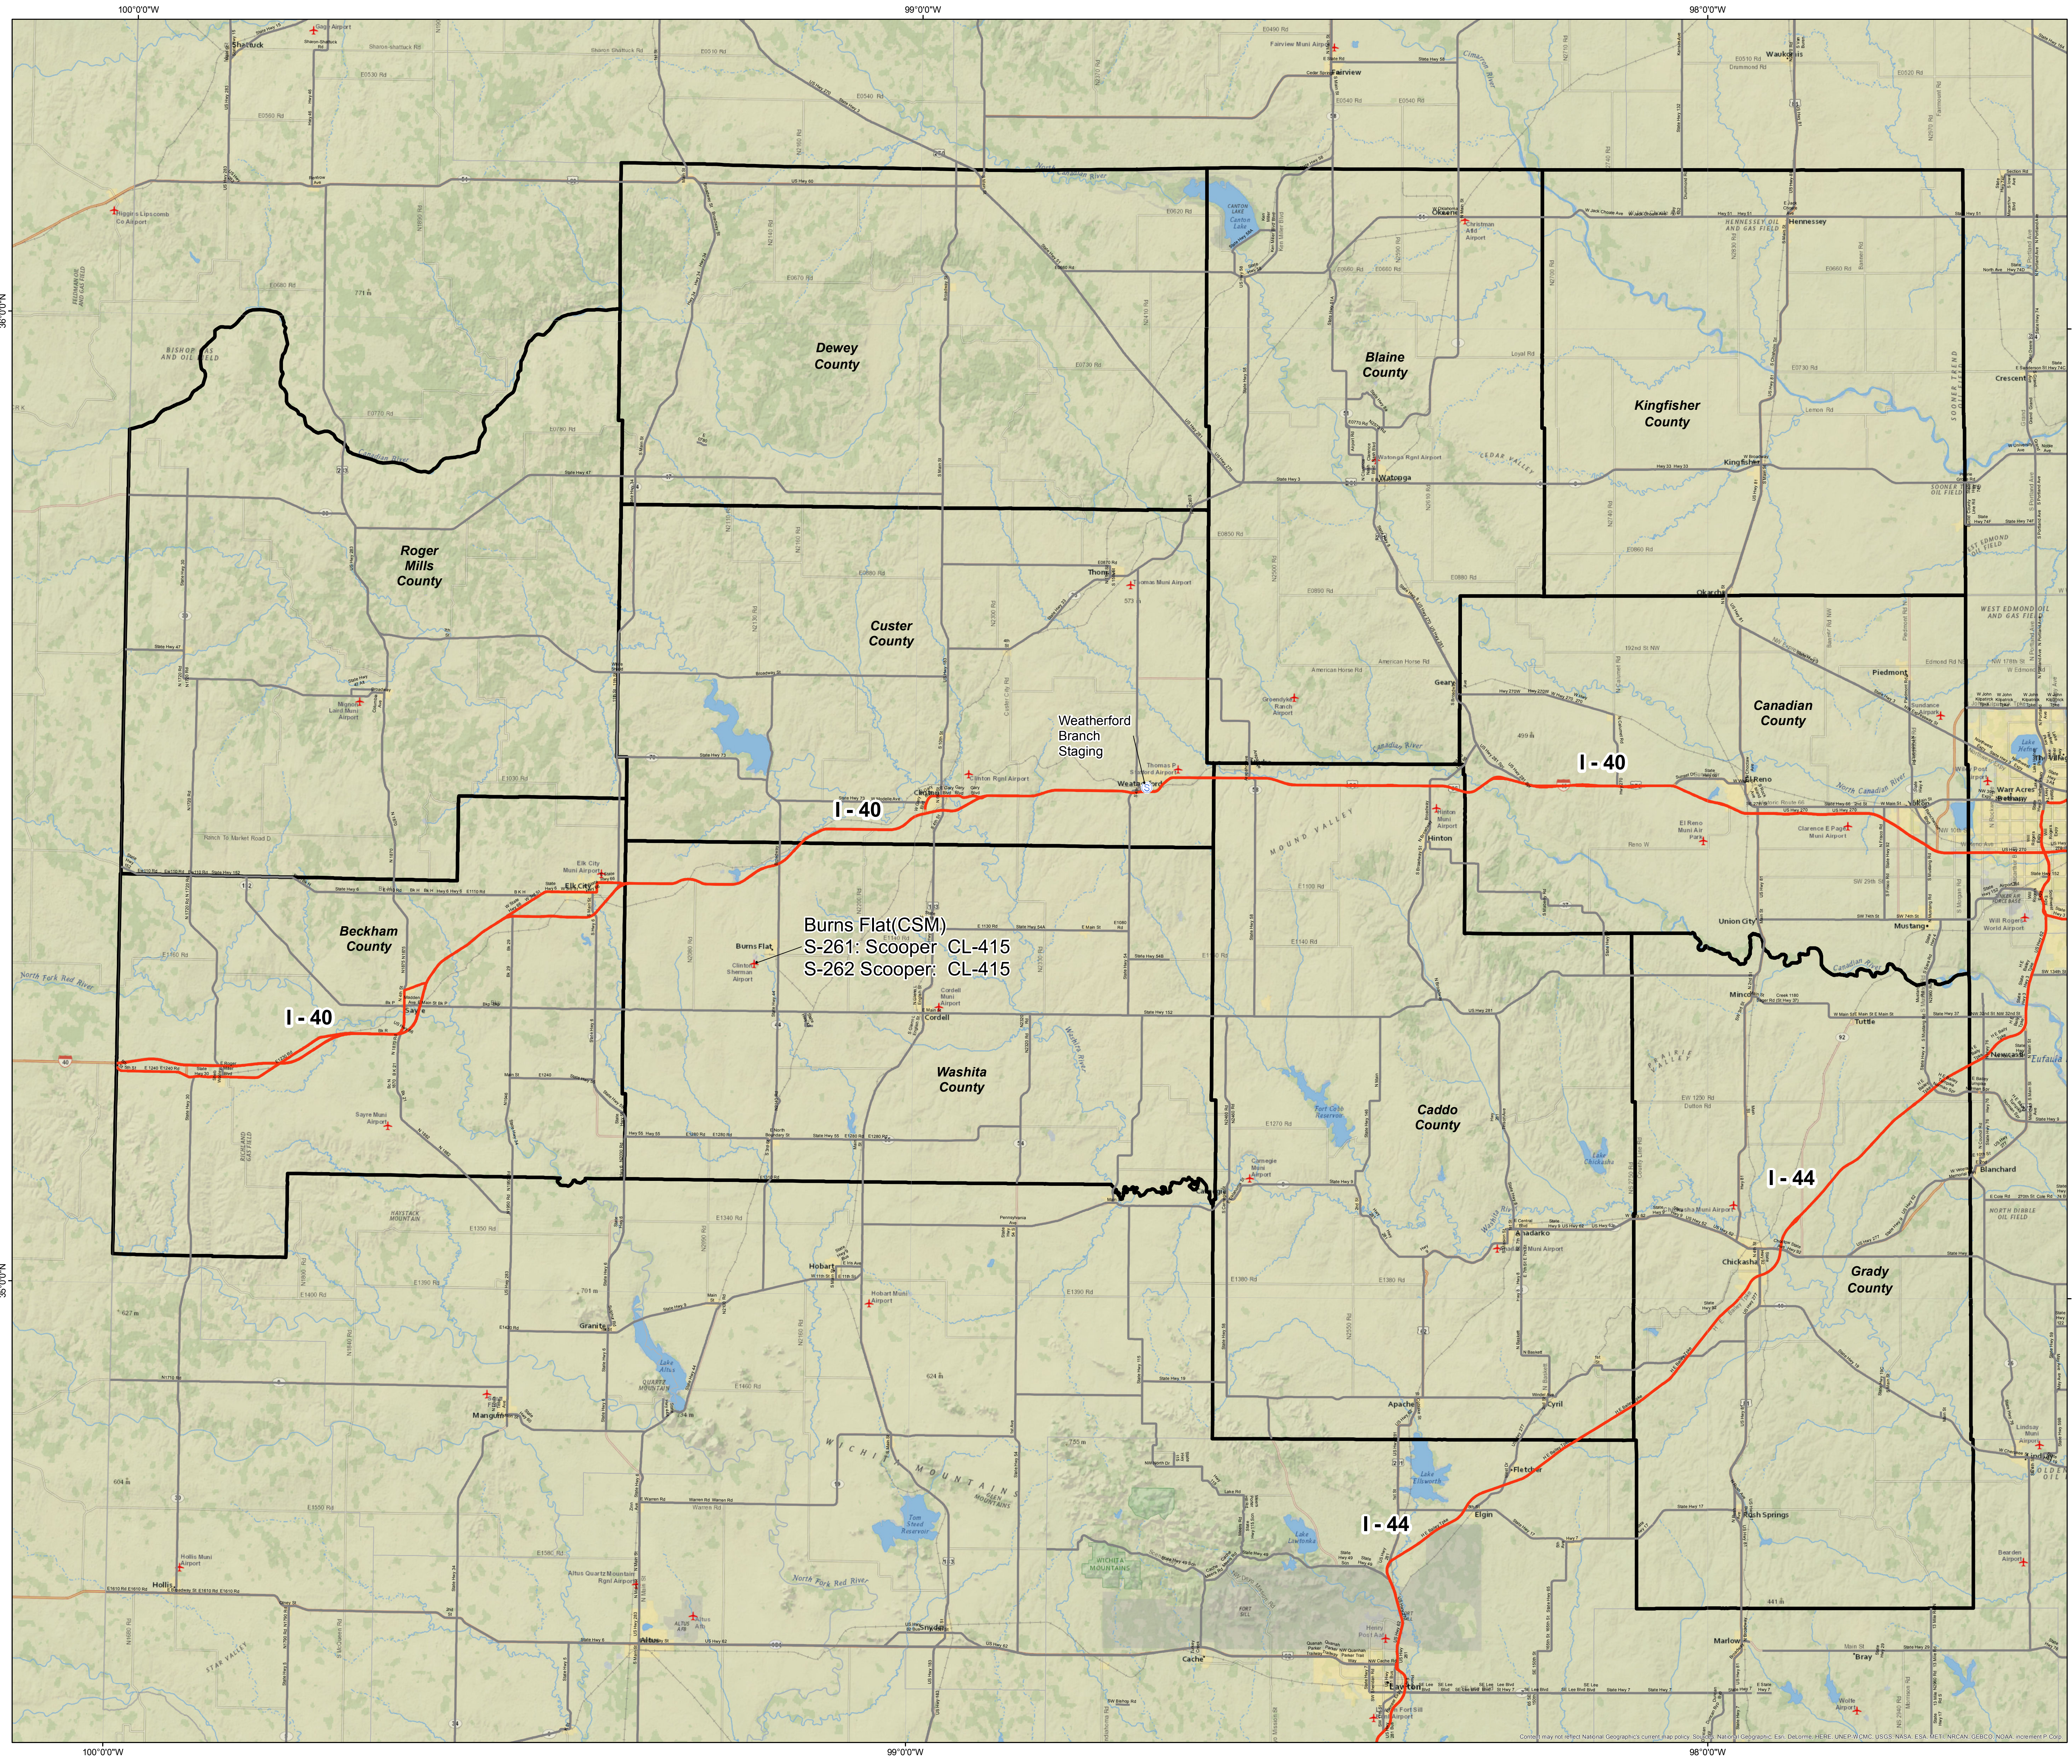

**WEATHERFORD
INITIAL ATTACK
COUNTIES**

**NORTHWEST
OKLAHOMA
COMPLEX**

OK-OKS-0000529

MARCH 19, 2017

TOM BARNES
0845 HOURS
MARCH 18, 2017

- Weatherford Branch Staging
- Interstate Highways
- Major Roads
- IA Counties

Coordinate System: State Plane OK North FIPS 3501
Datum: NAD 1983 (2011)
Units: Foot (US)

Burns Flat(CSM)
S-261: Scooper CL-415
S-262 Scooper: CL-415

Weatherford Branch Staging

36°00'N

35°00'N

35°00'N

100°00'W

100°00'W

99°00'W

98°00'W

98°00'W

36°00'N

35°00'N

35°00'N