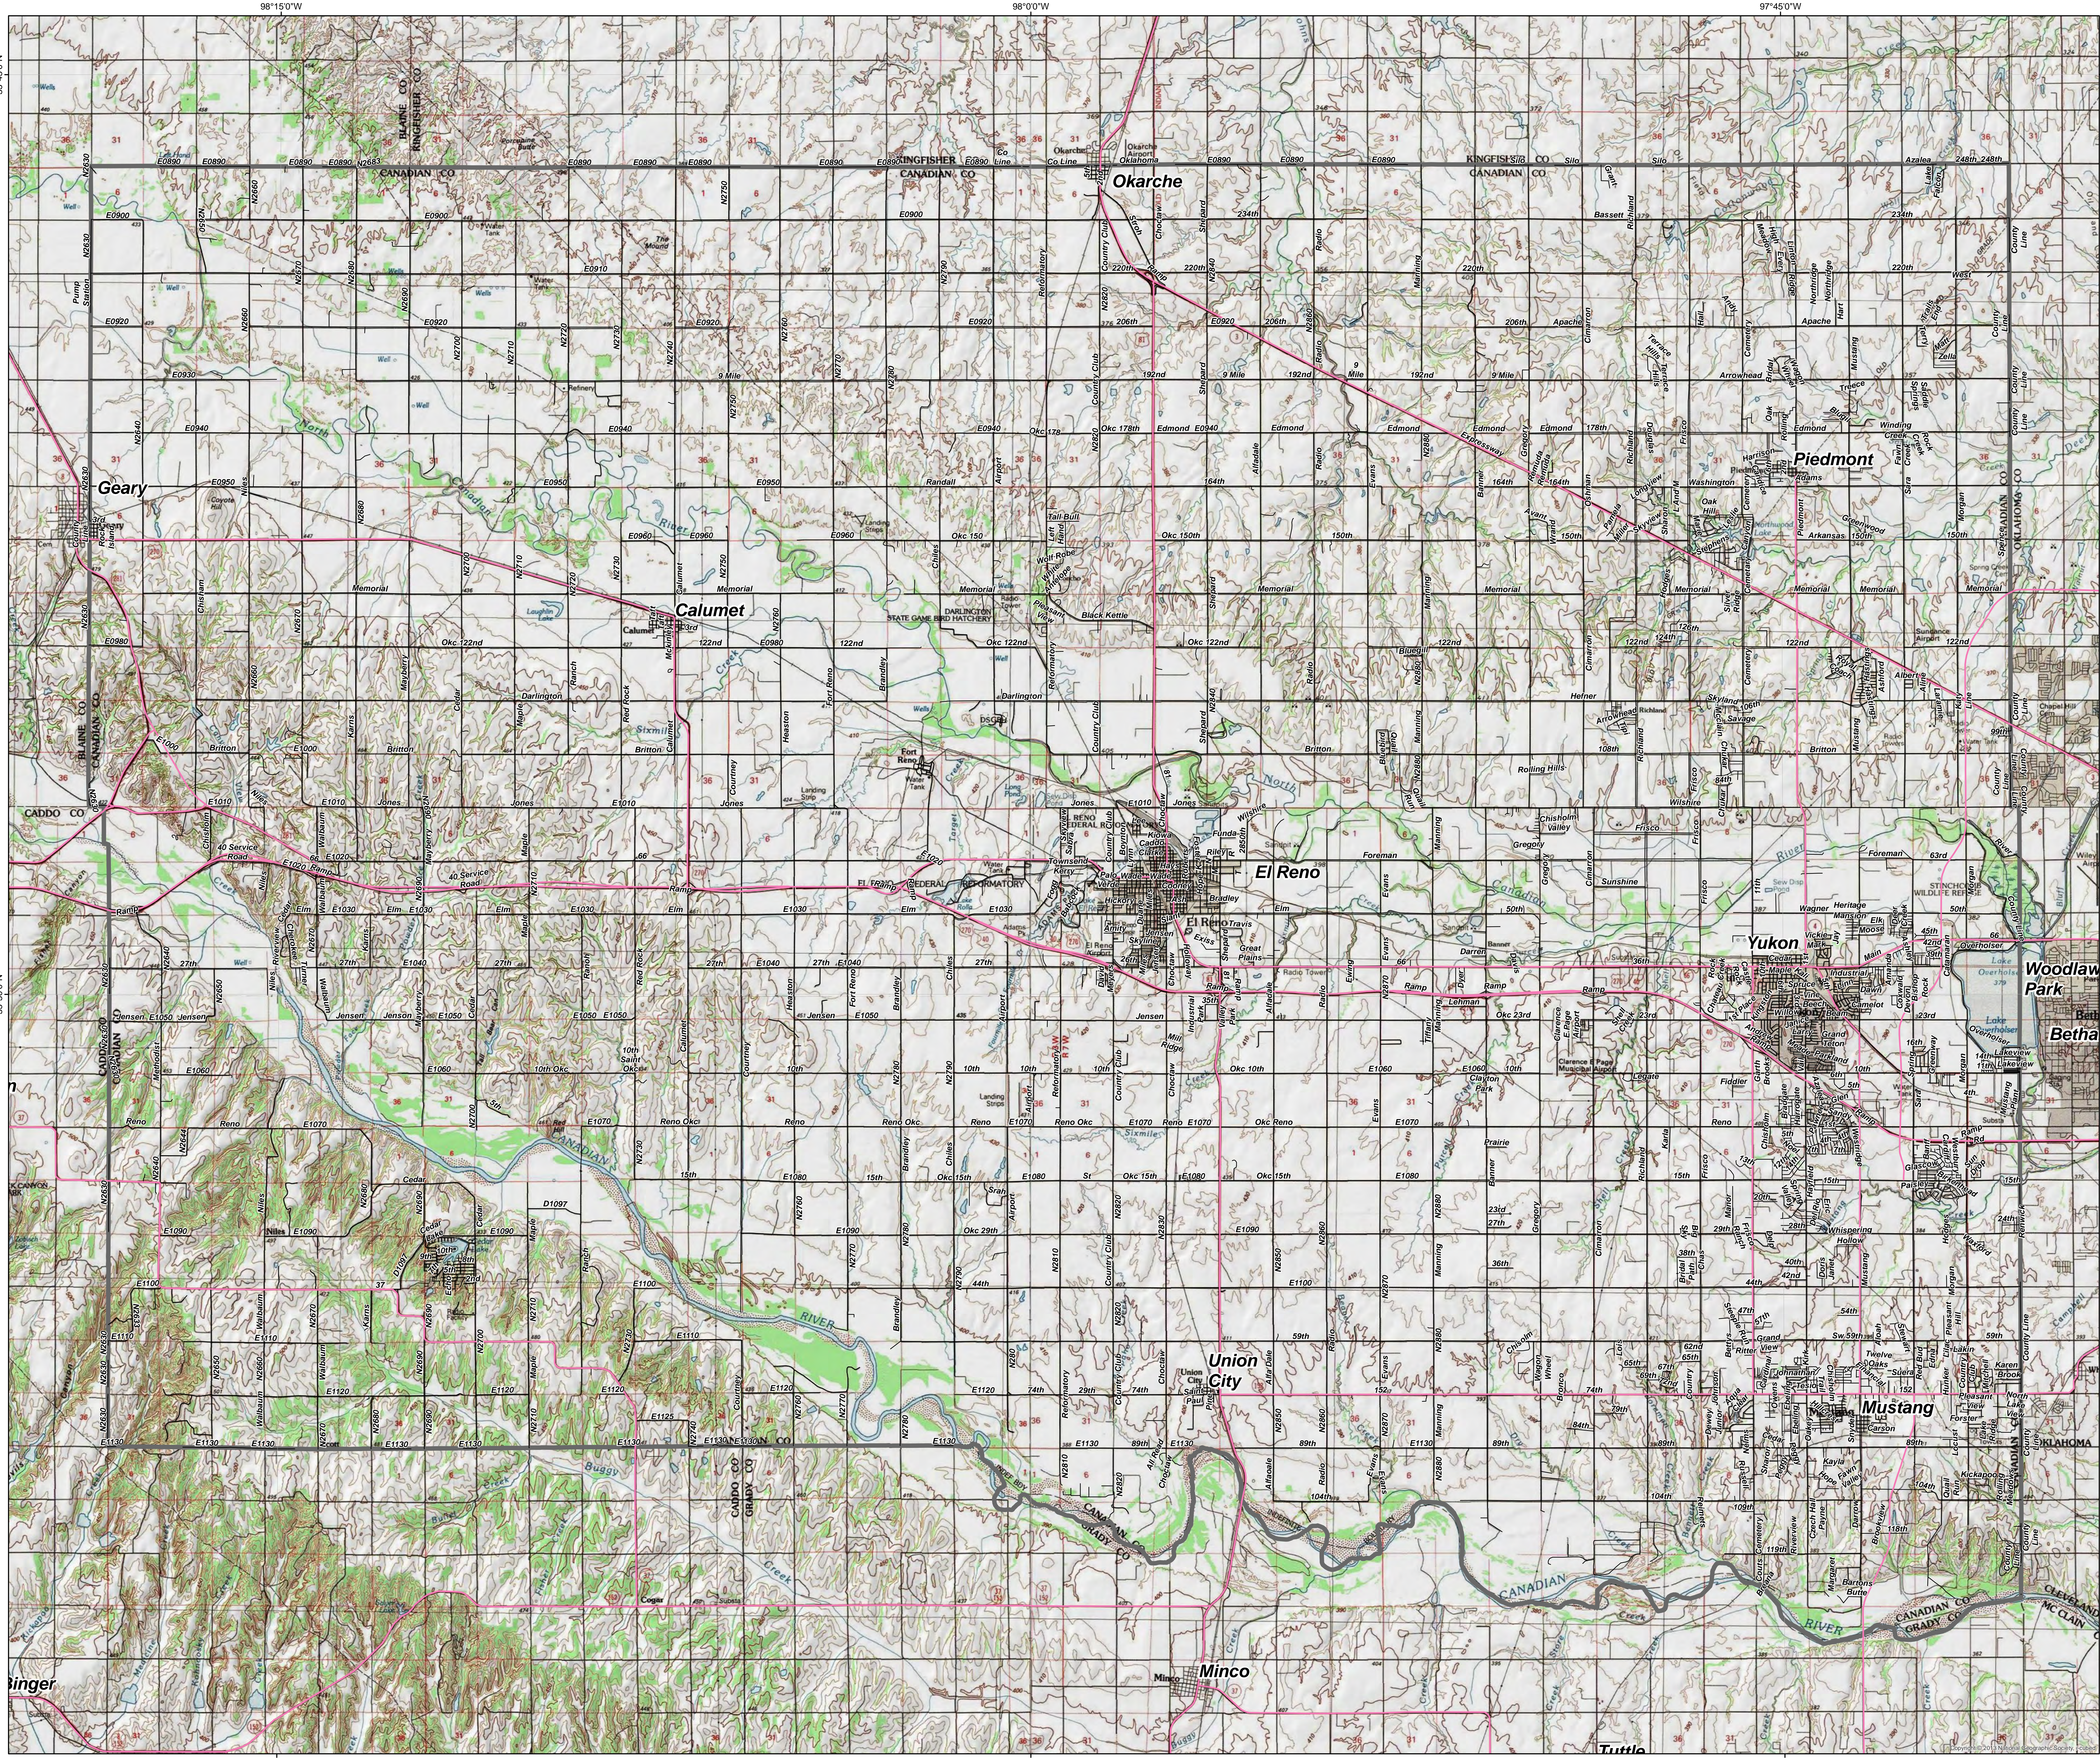

CANADIAN COUNTY INITIAL ATTACK MAP

MARCH 17, 2017

Coordinate System: State Plane OK North FIPS 3501
Datum: NAD 1983 (2011)
Units: Foot (US)