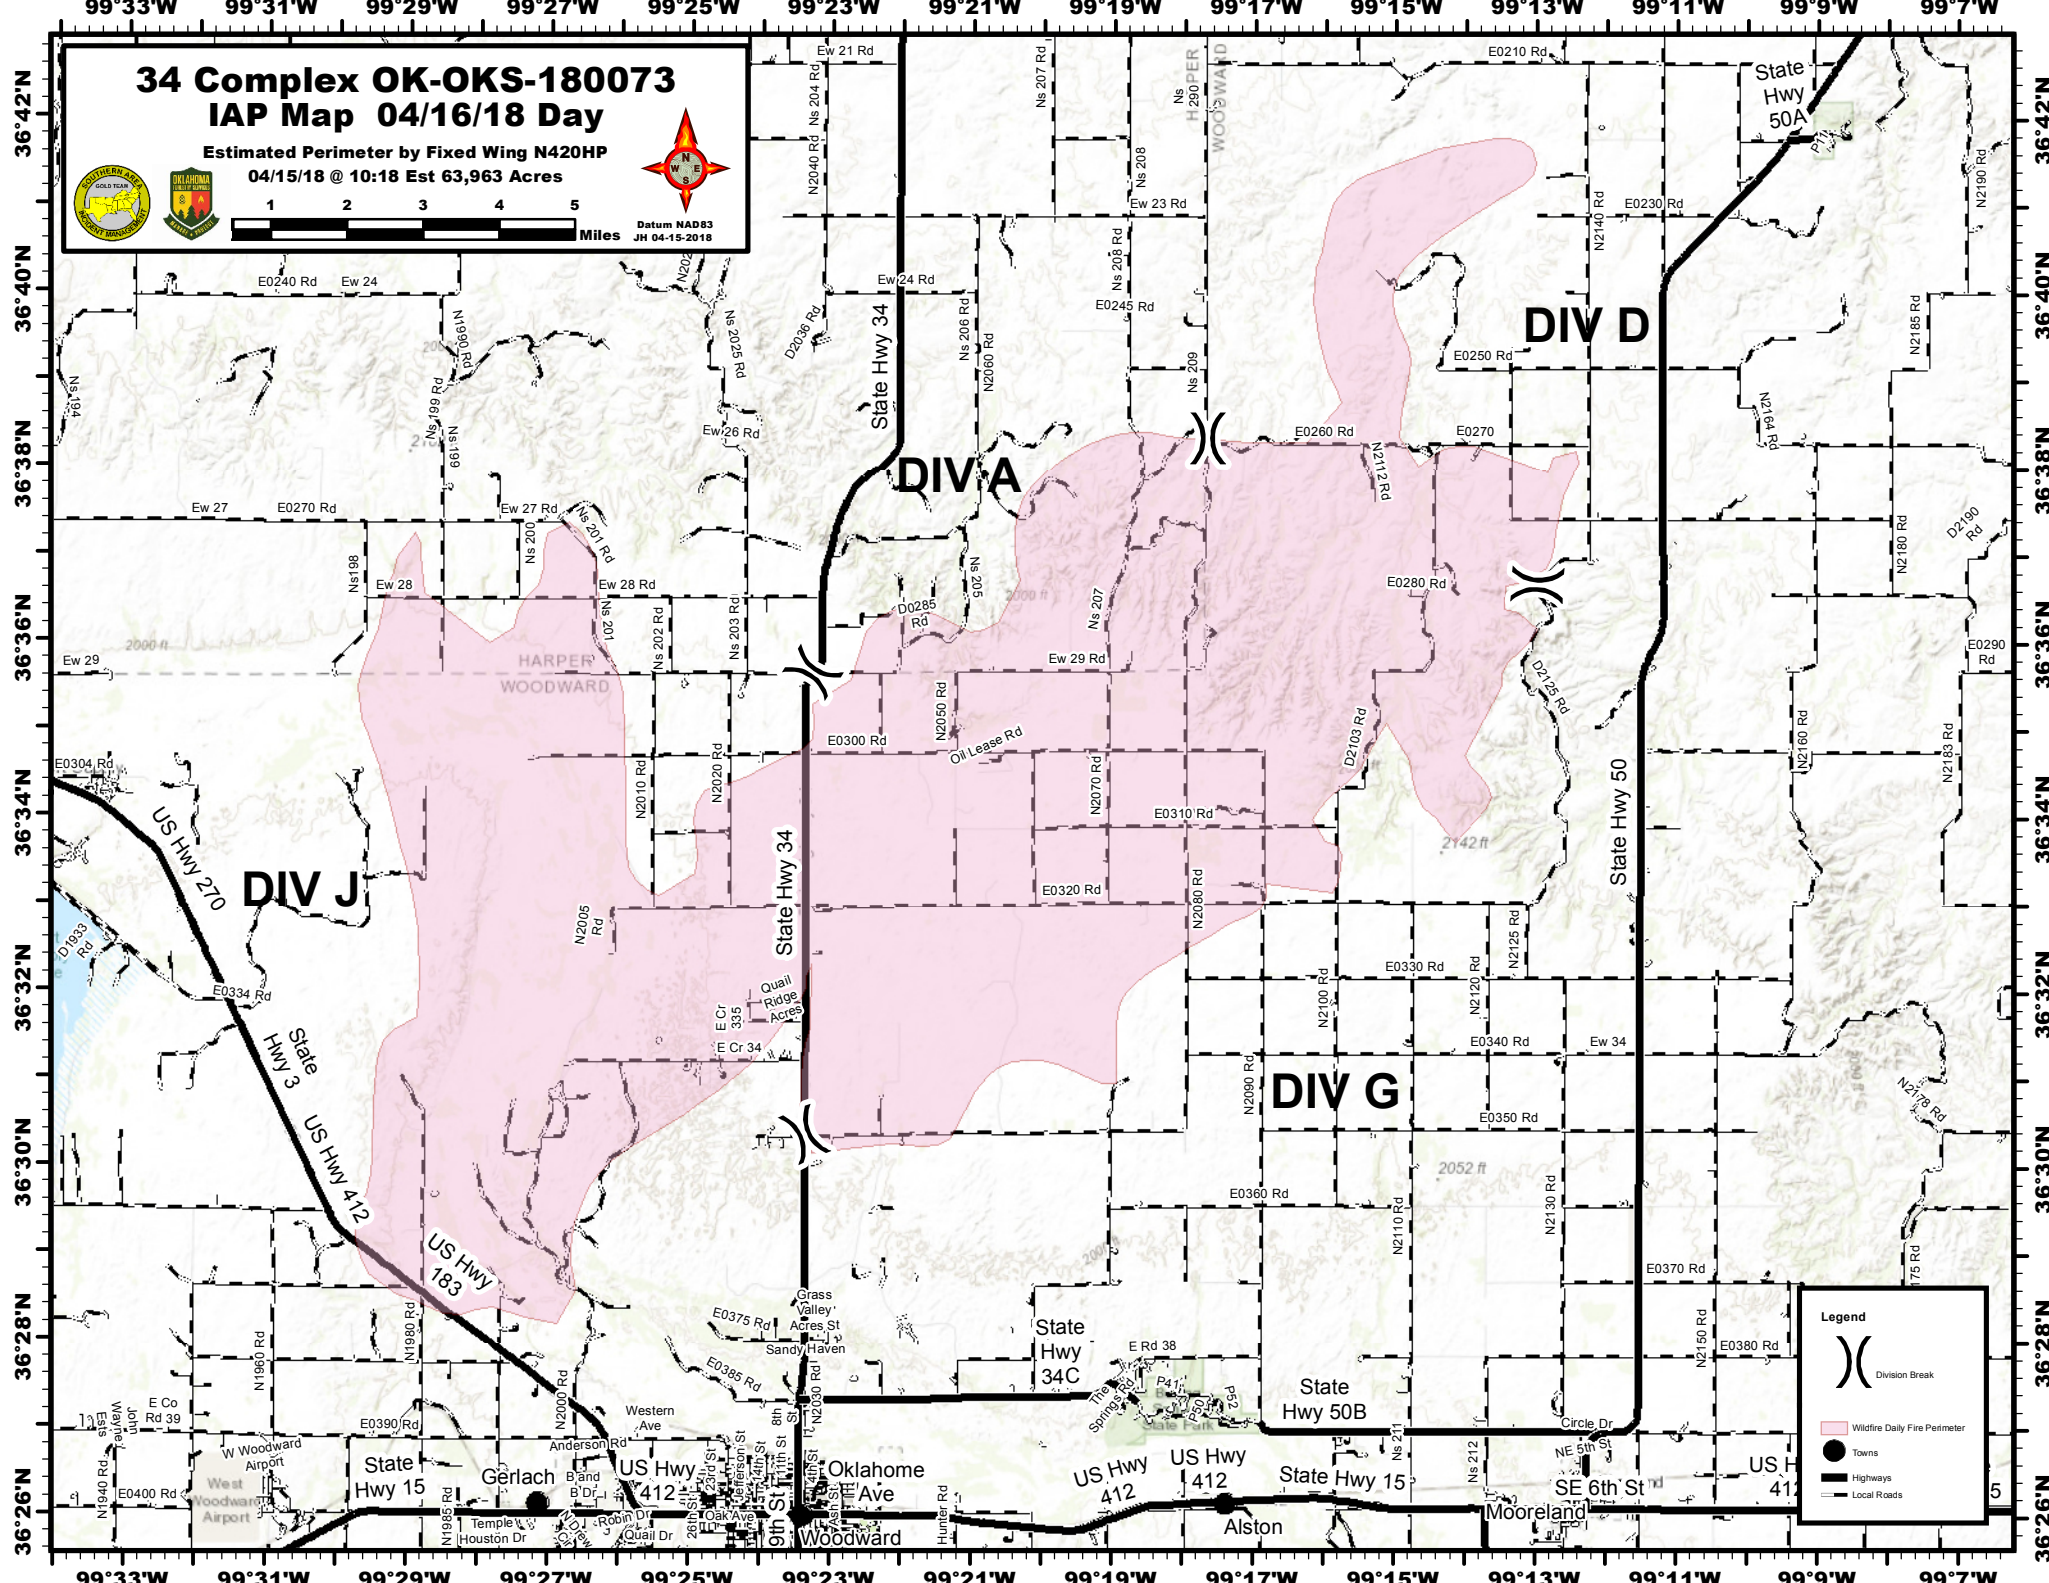

34 Complex OK-OKS-180073 IAP Map 04/16/18 Day

Estimated Perimeter by Fixed Wing N420HP
04/15/18 @ 10:18 Est 63,963 Acres

1 2 3 4 5 Miles

Datum NAD83
JH 04-15-2018

Legend

- Wildfire Daily Fire Perimeter
- Towns
- Highways
- Local Roads

Division Break