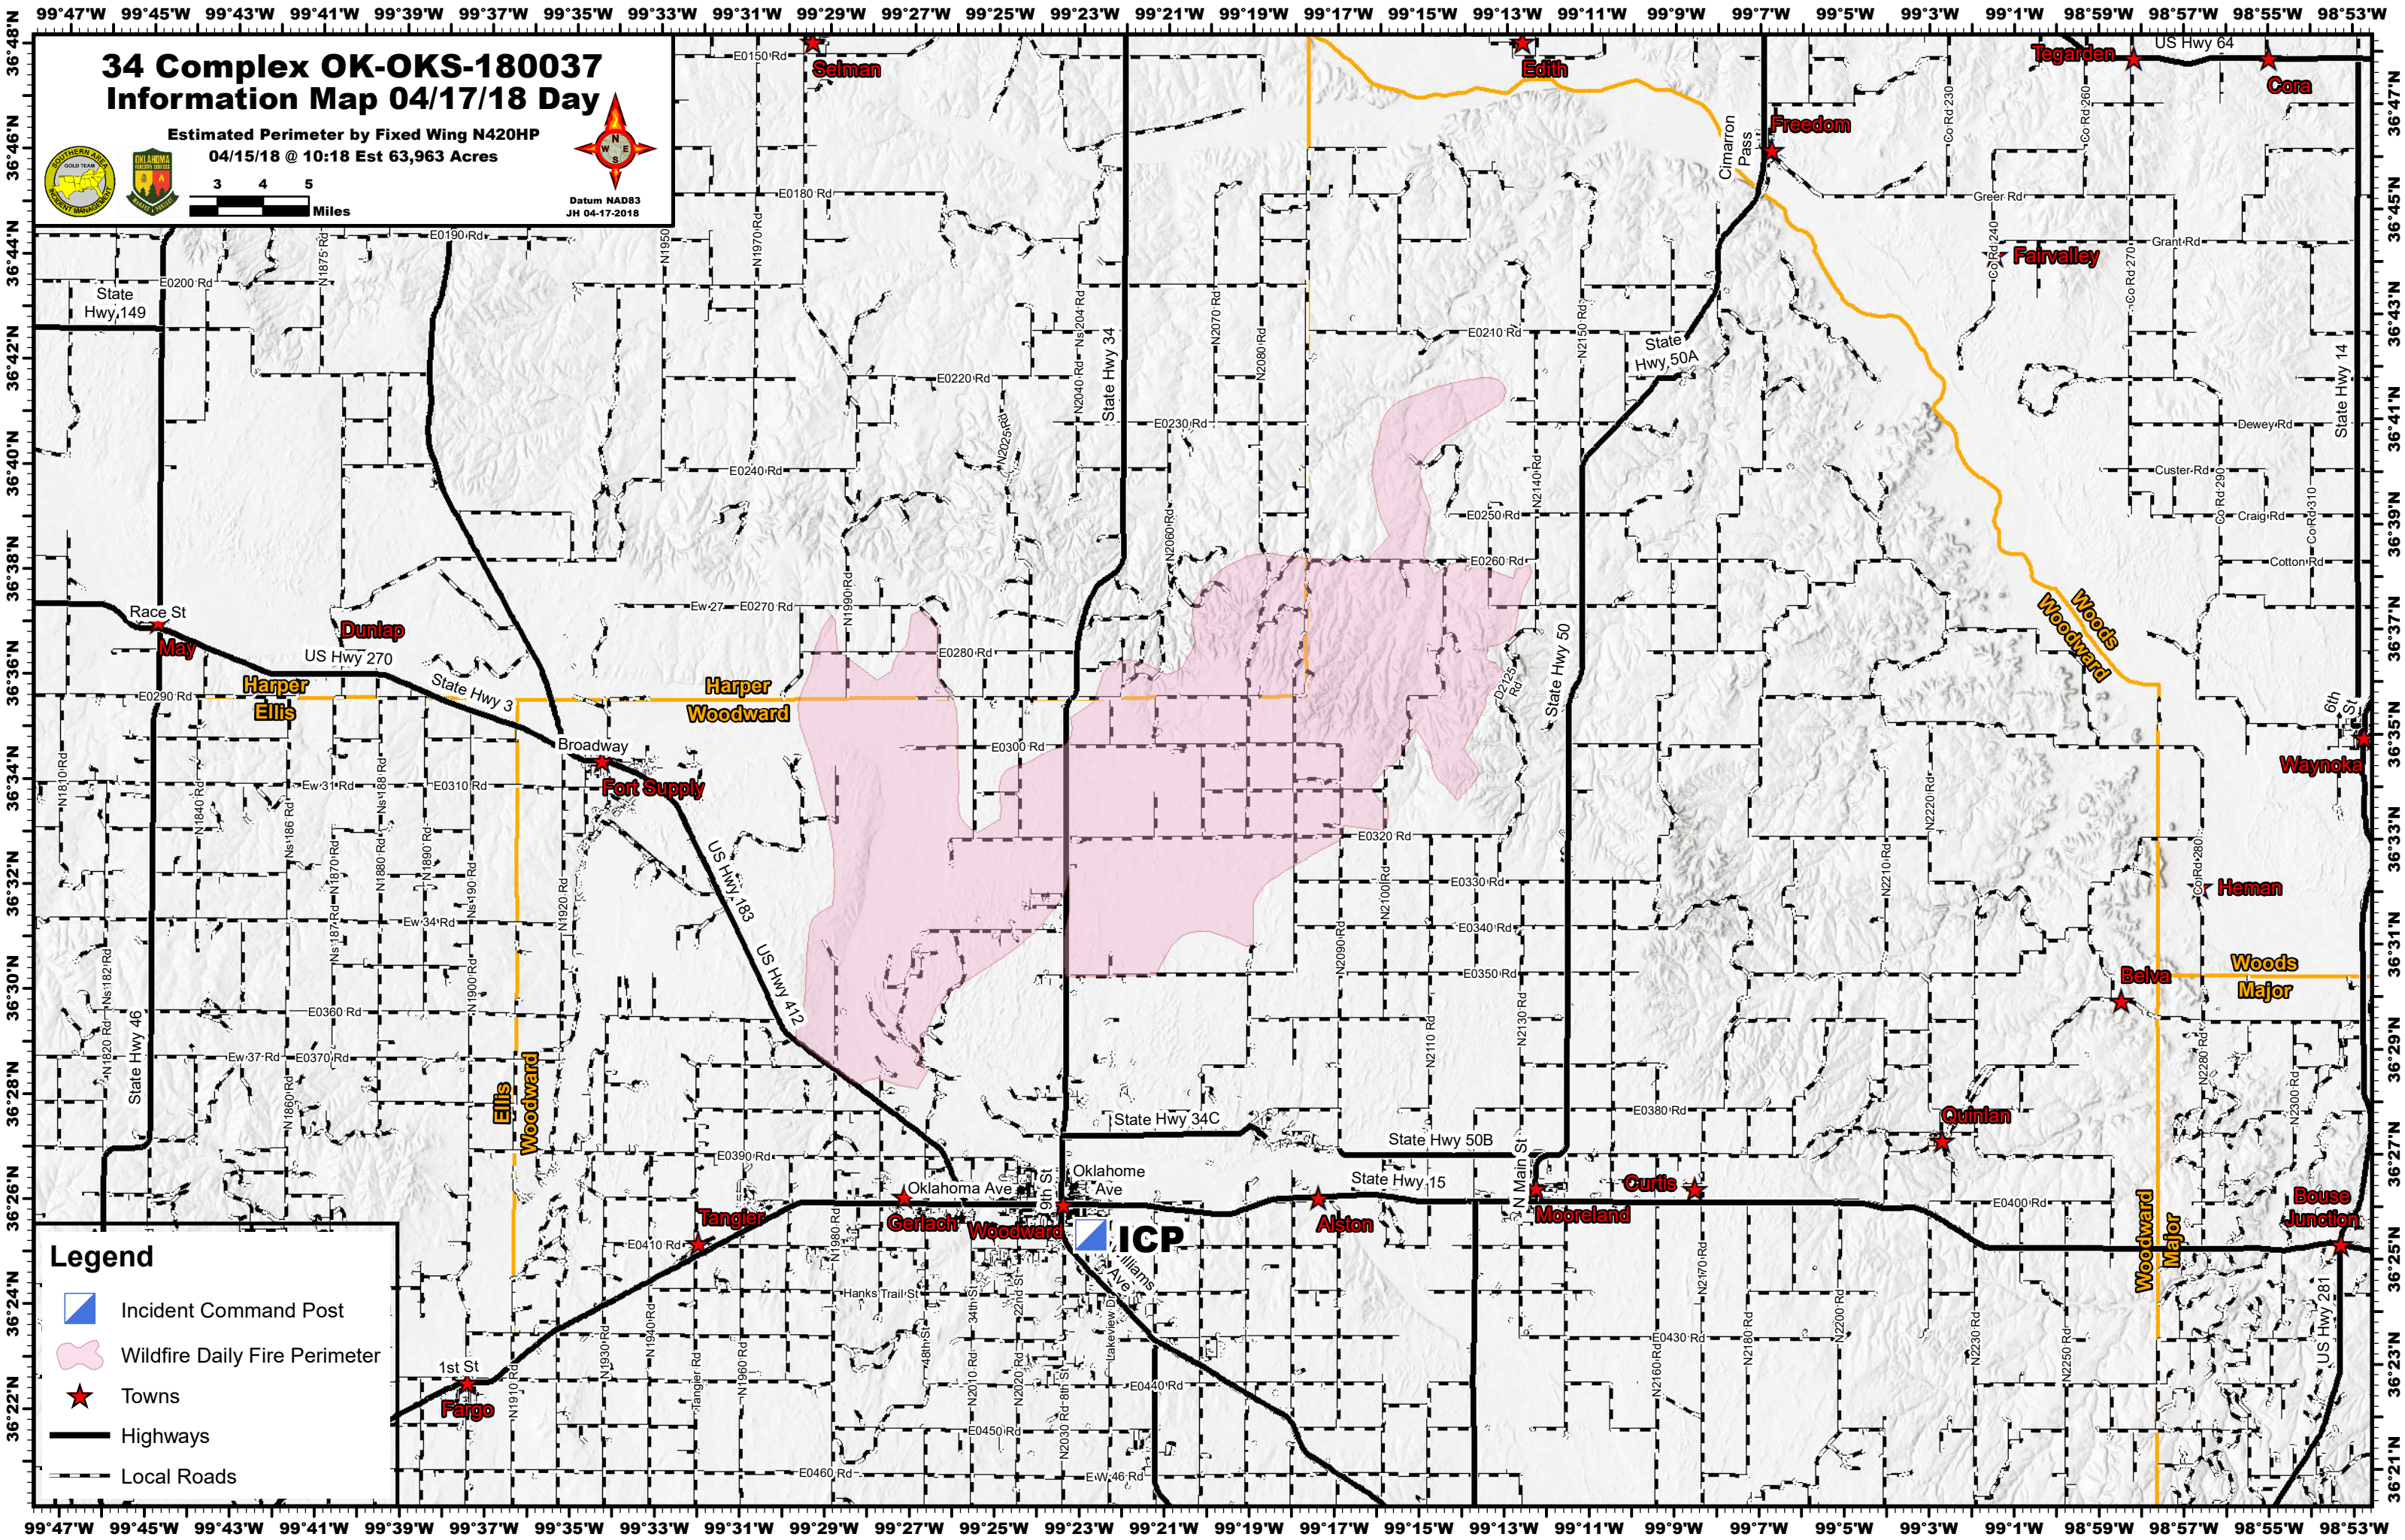

34 Complex OK-OKS-180037 Information Map 04/17/18 Day

Estimated Perimeter by Fixed Wing N420HP
04/15/18 @ 10:18 Est 63,963 Acres

Datum NAD83
JH 04-17-2018

Legend

- Incident Command Post
- Wildfire Daily Fire Perimeter
- Towns
- Highways
- Local Roads