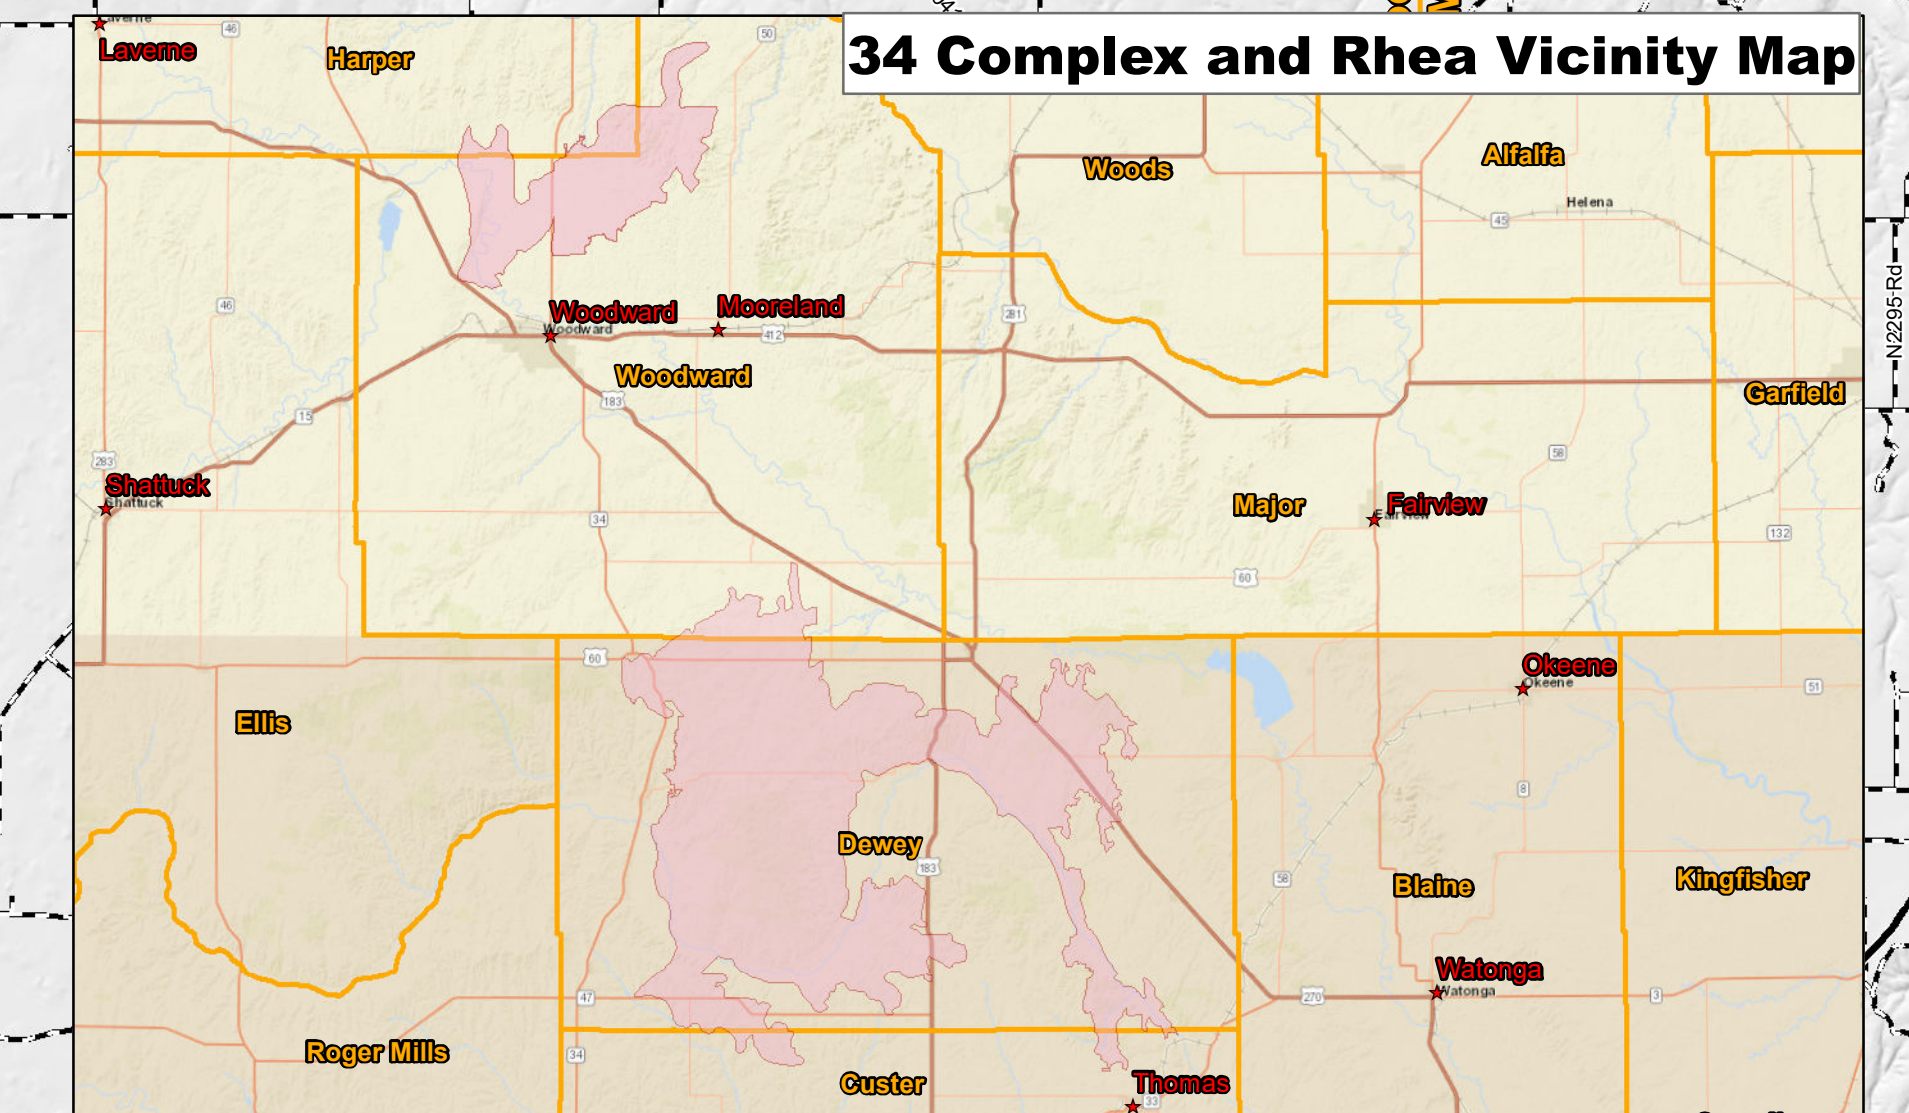

34 Complex OK-OKS-180037 Information Map 04/20/18 Day

Est 62,089 Acres on 4/19/18

Datum NAD83
JA 04-19-2018

Legend

- Incident Command Post
- Wildfire Daily Fire Perimeter
- Towns
- Highways
- Local Roads
- OK Counties