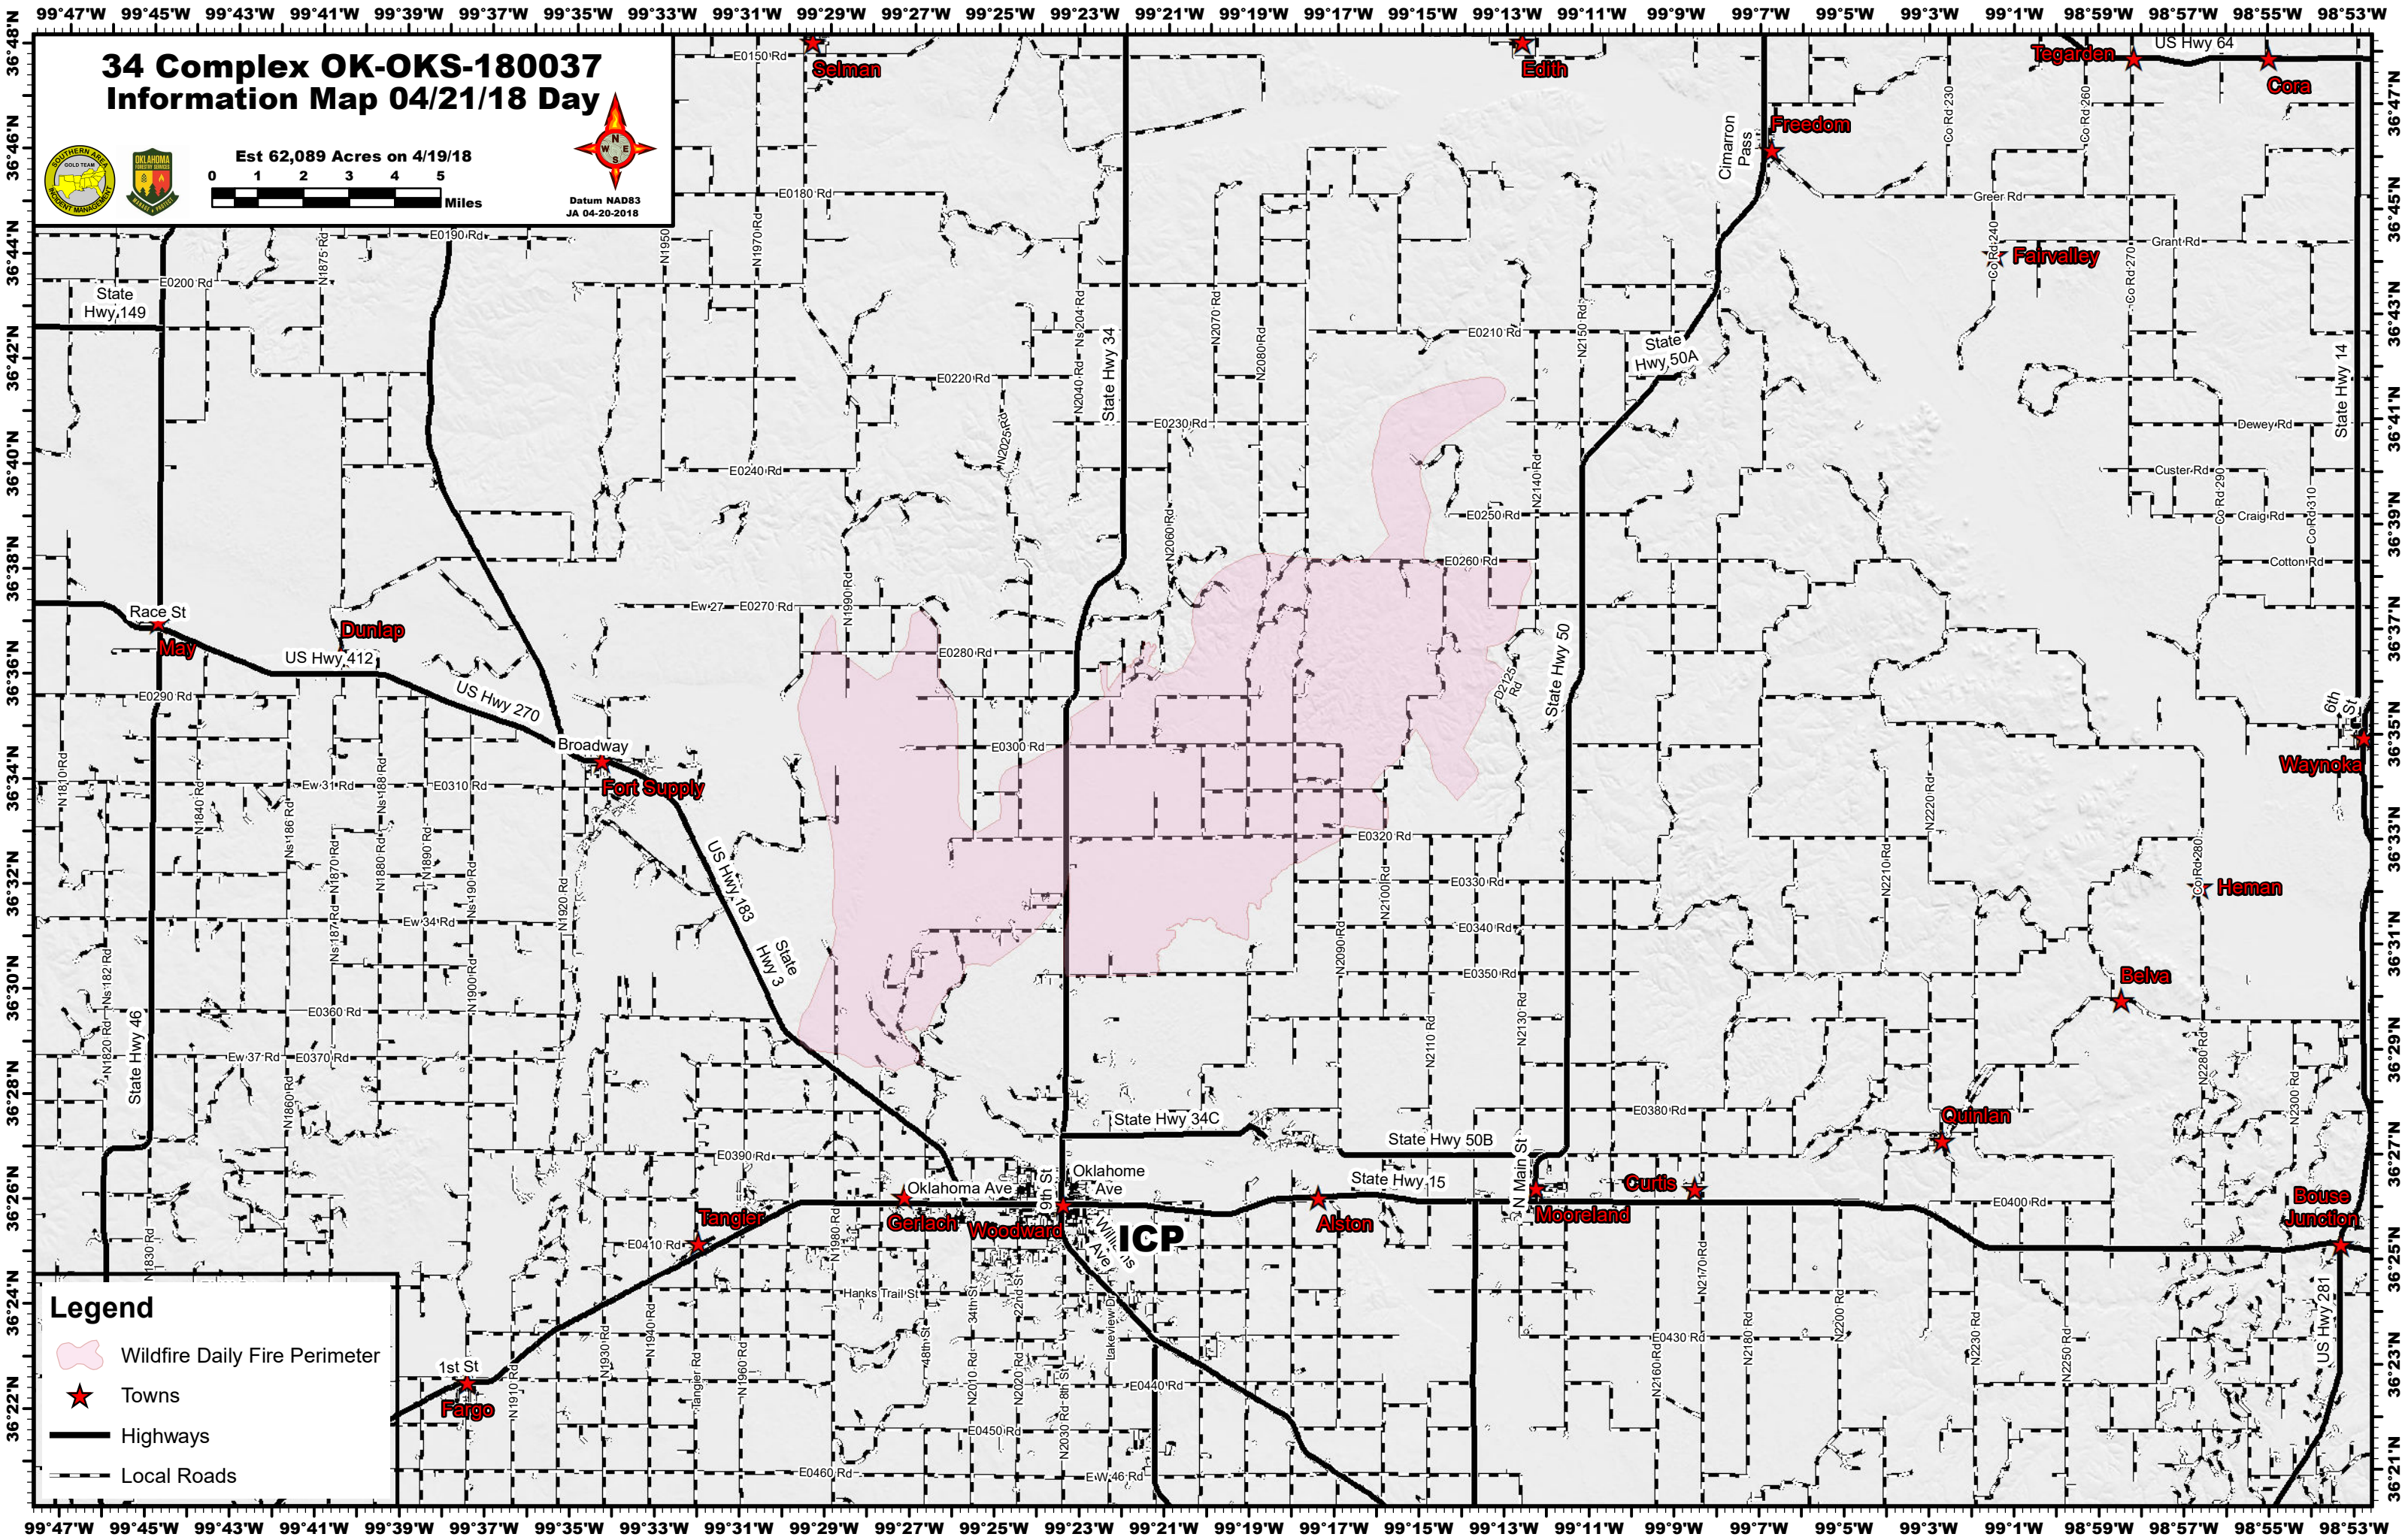

34 Complex OK-OKS-180037 Information Map 04/21/18 Day

Est 62,089 Acres on 4/19/18

Datum NAD83
JA 04-20-2018

Legend

- Wildfire Daily Fire Perimeter
- Towns
- Highways
- Local Roads