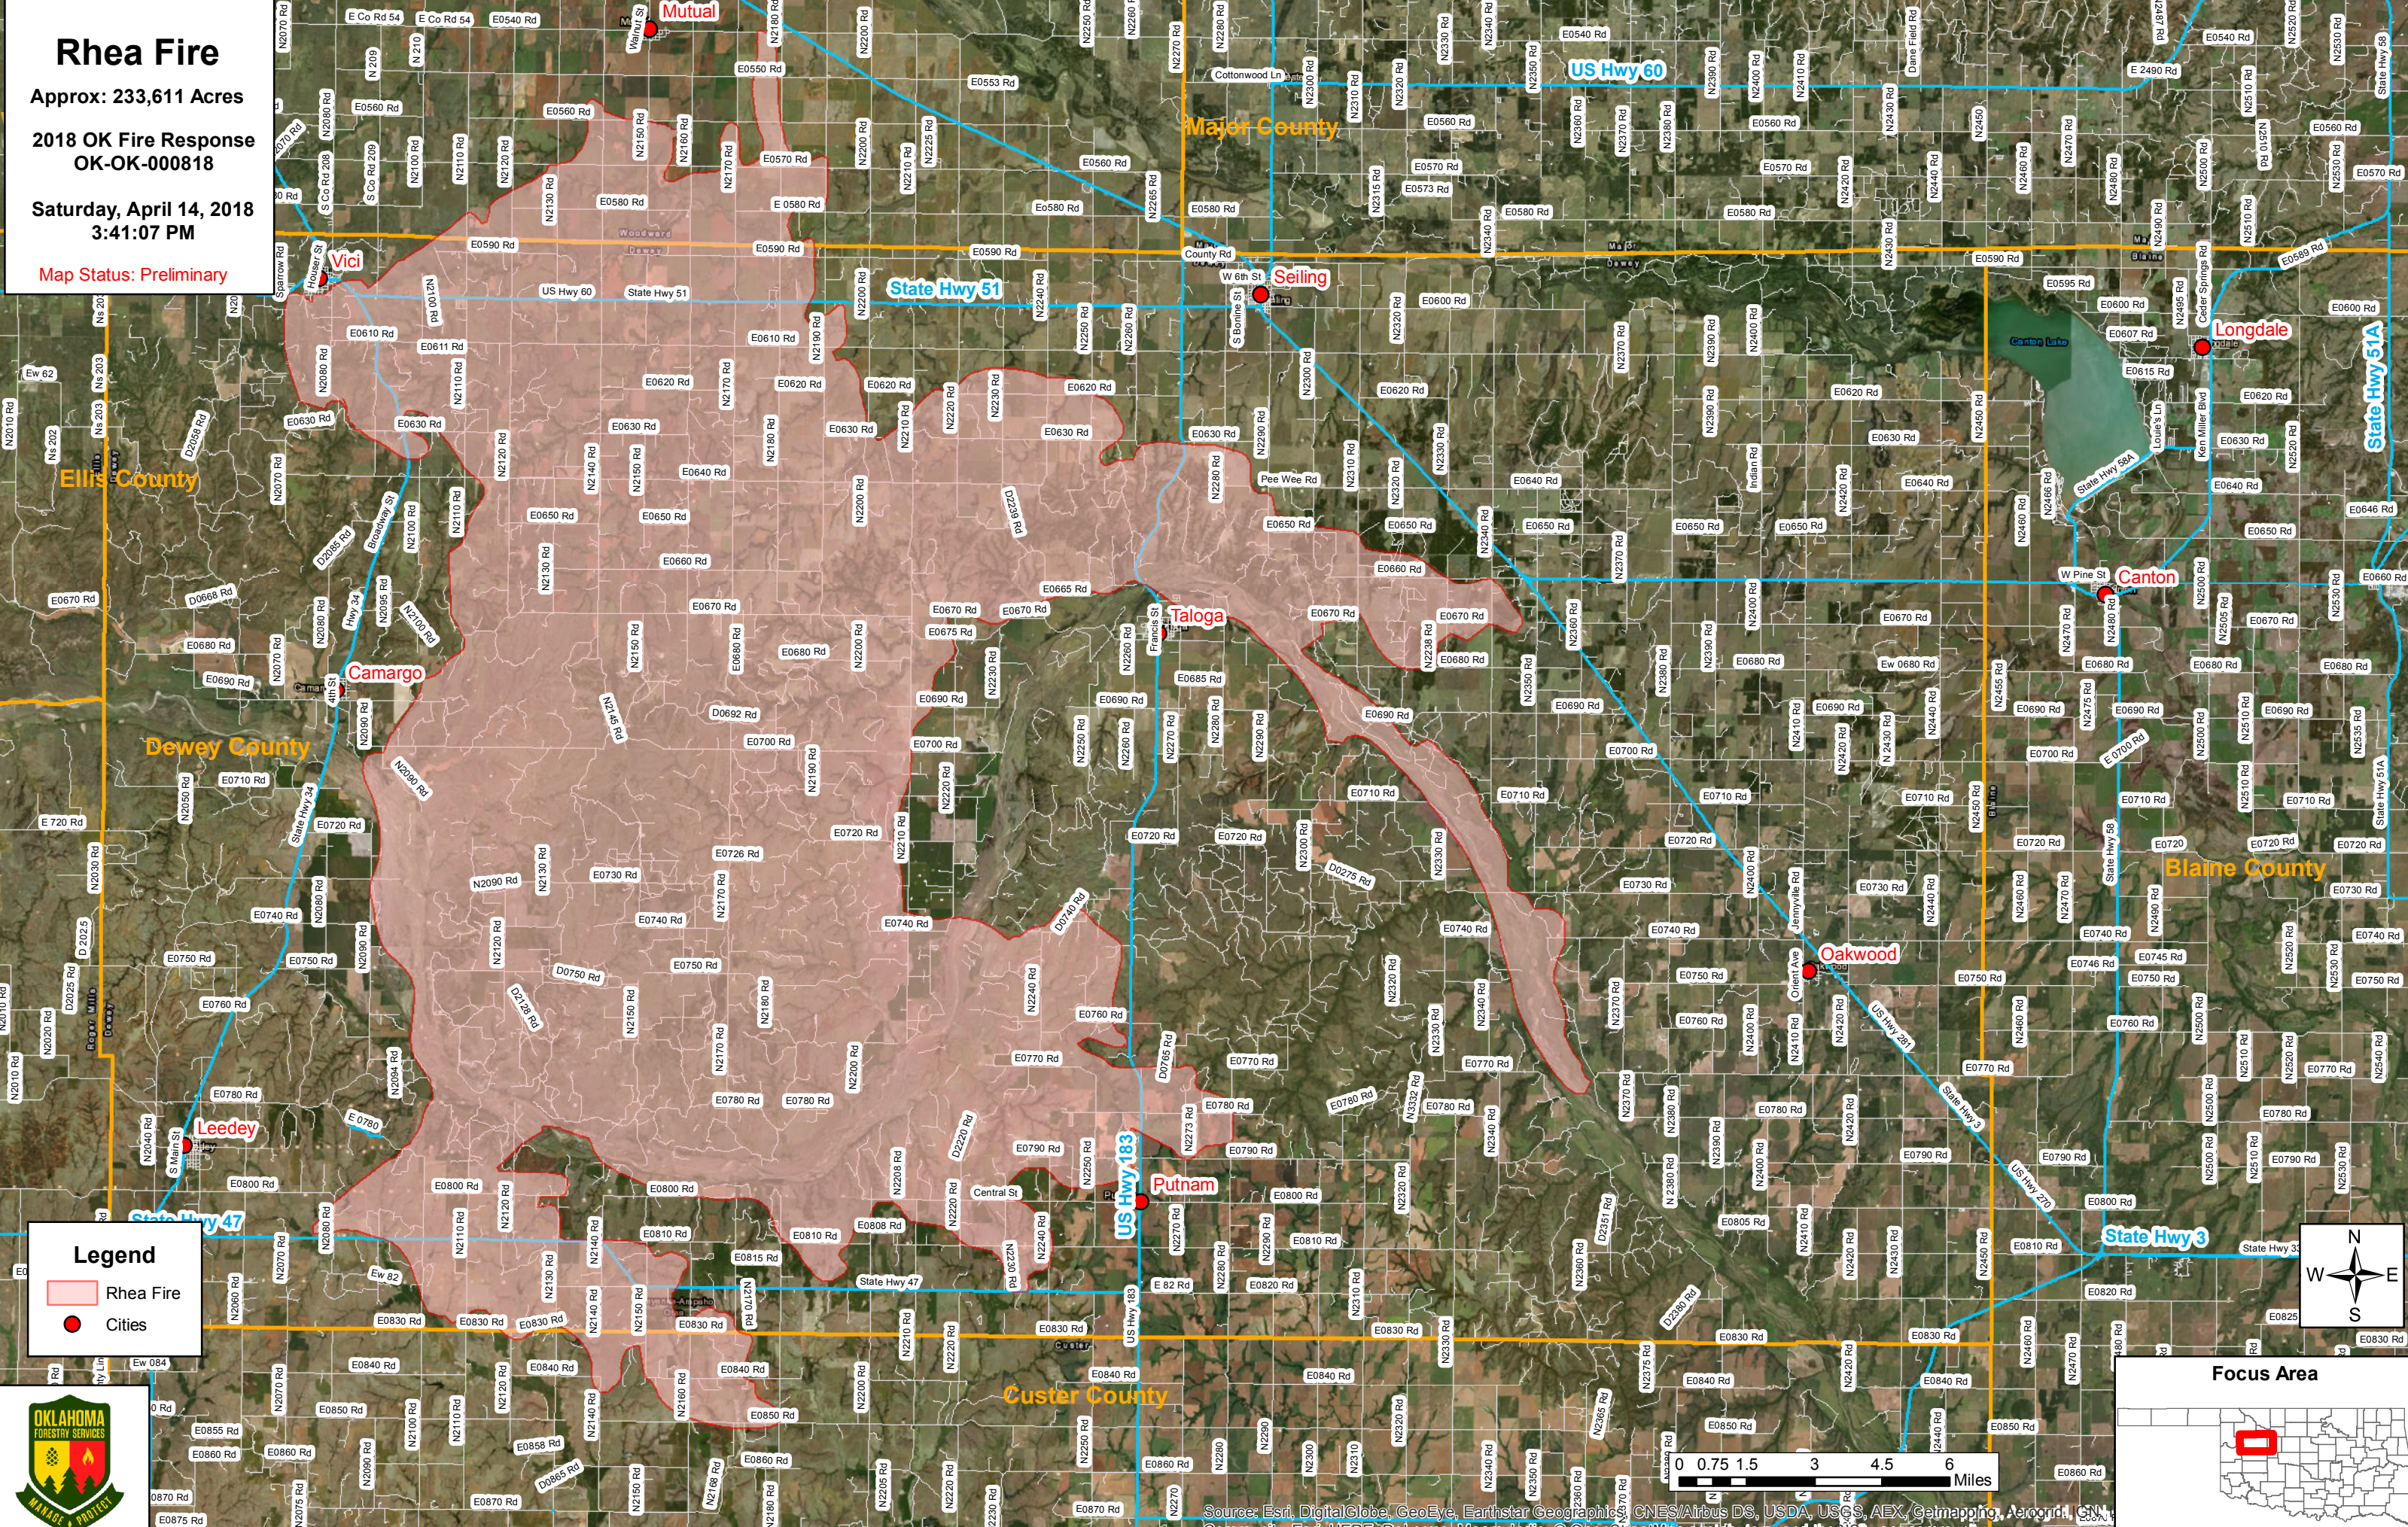

Rhea Fire

Approx: 233,611 Acres

2018 OK Fire Response
OK-OK-000818

Saturday, April 14, 2018
3:41:07 PM

Map Status: Preliminary

Legend

- Rhea Fire
- Cities

Source: Esri, DigitalGlobe, GeoEye, Earthstar Geographics, CNES/Airbus DS, USDA, USGS, AEX, Geomatics, AeroGRID, IGN, Community, Esri, HERE, DeLorme, MapmyIndia, © OpenStreetMap contributors, and the GIS user community