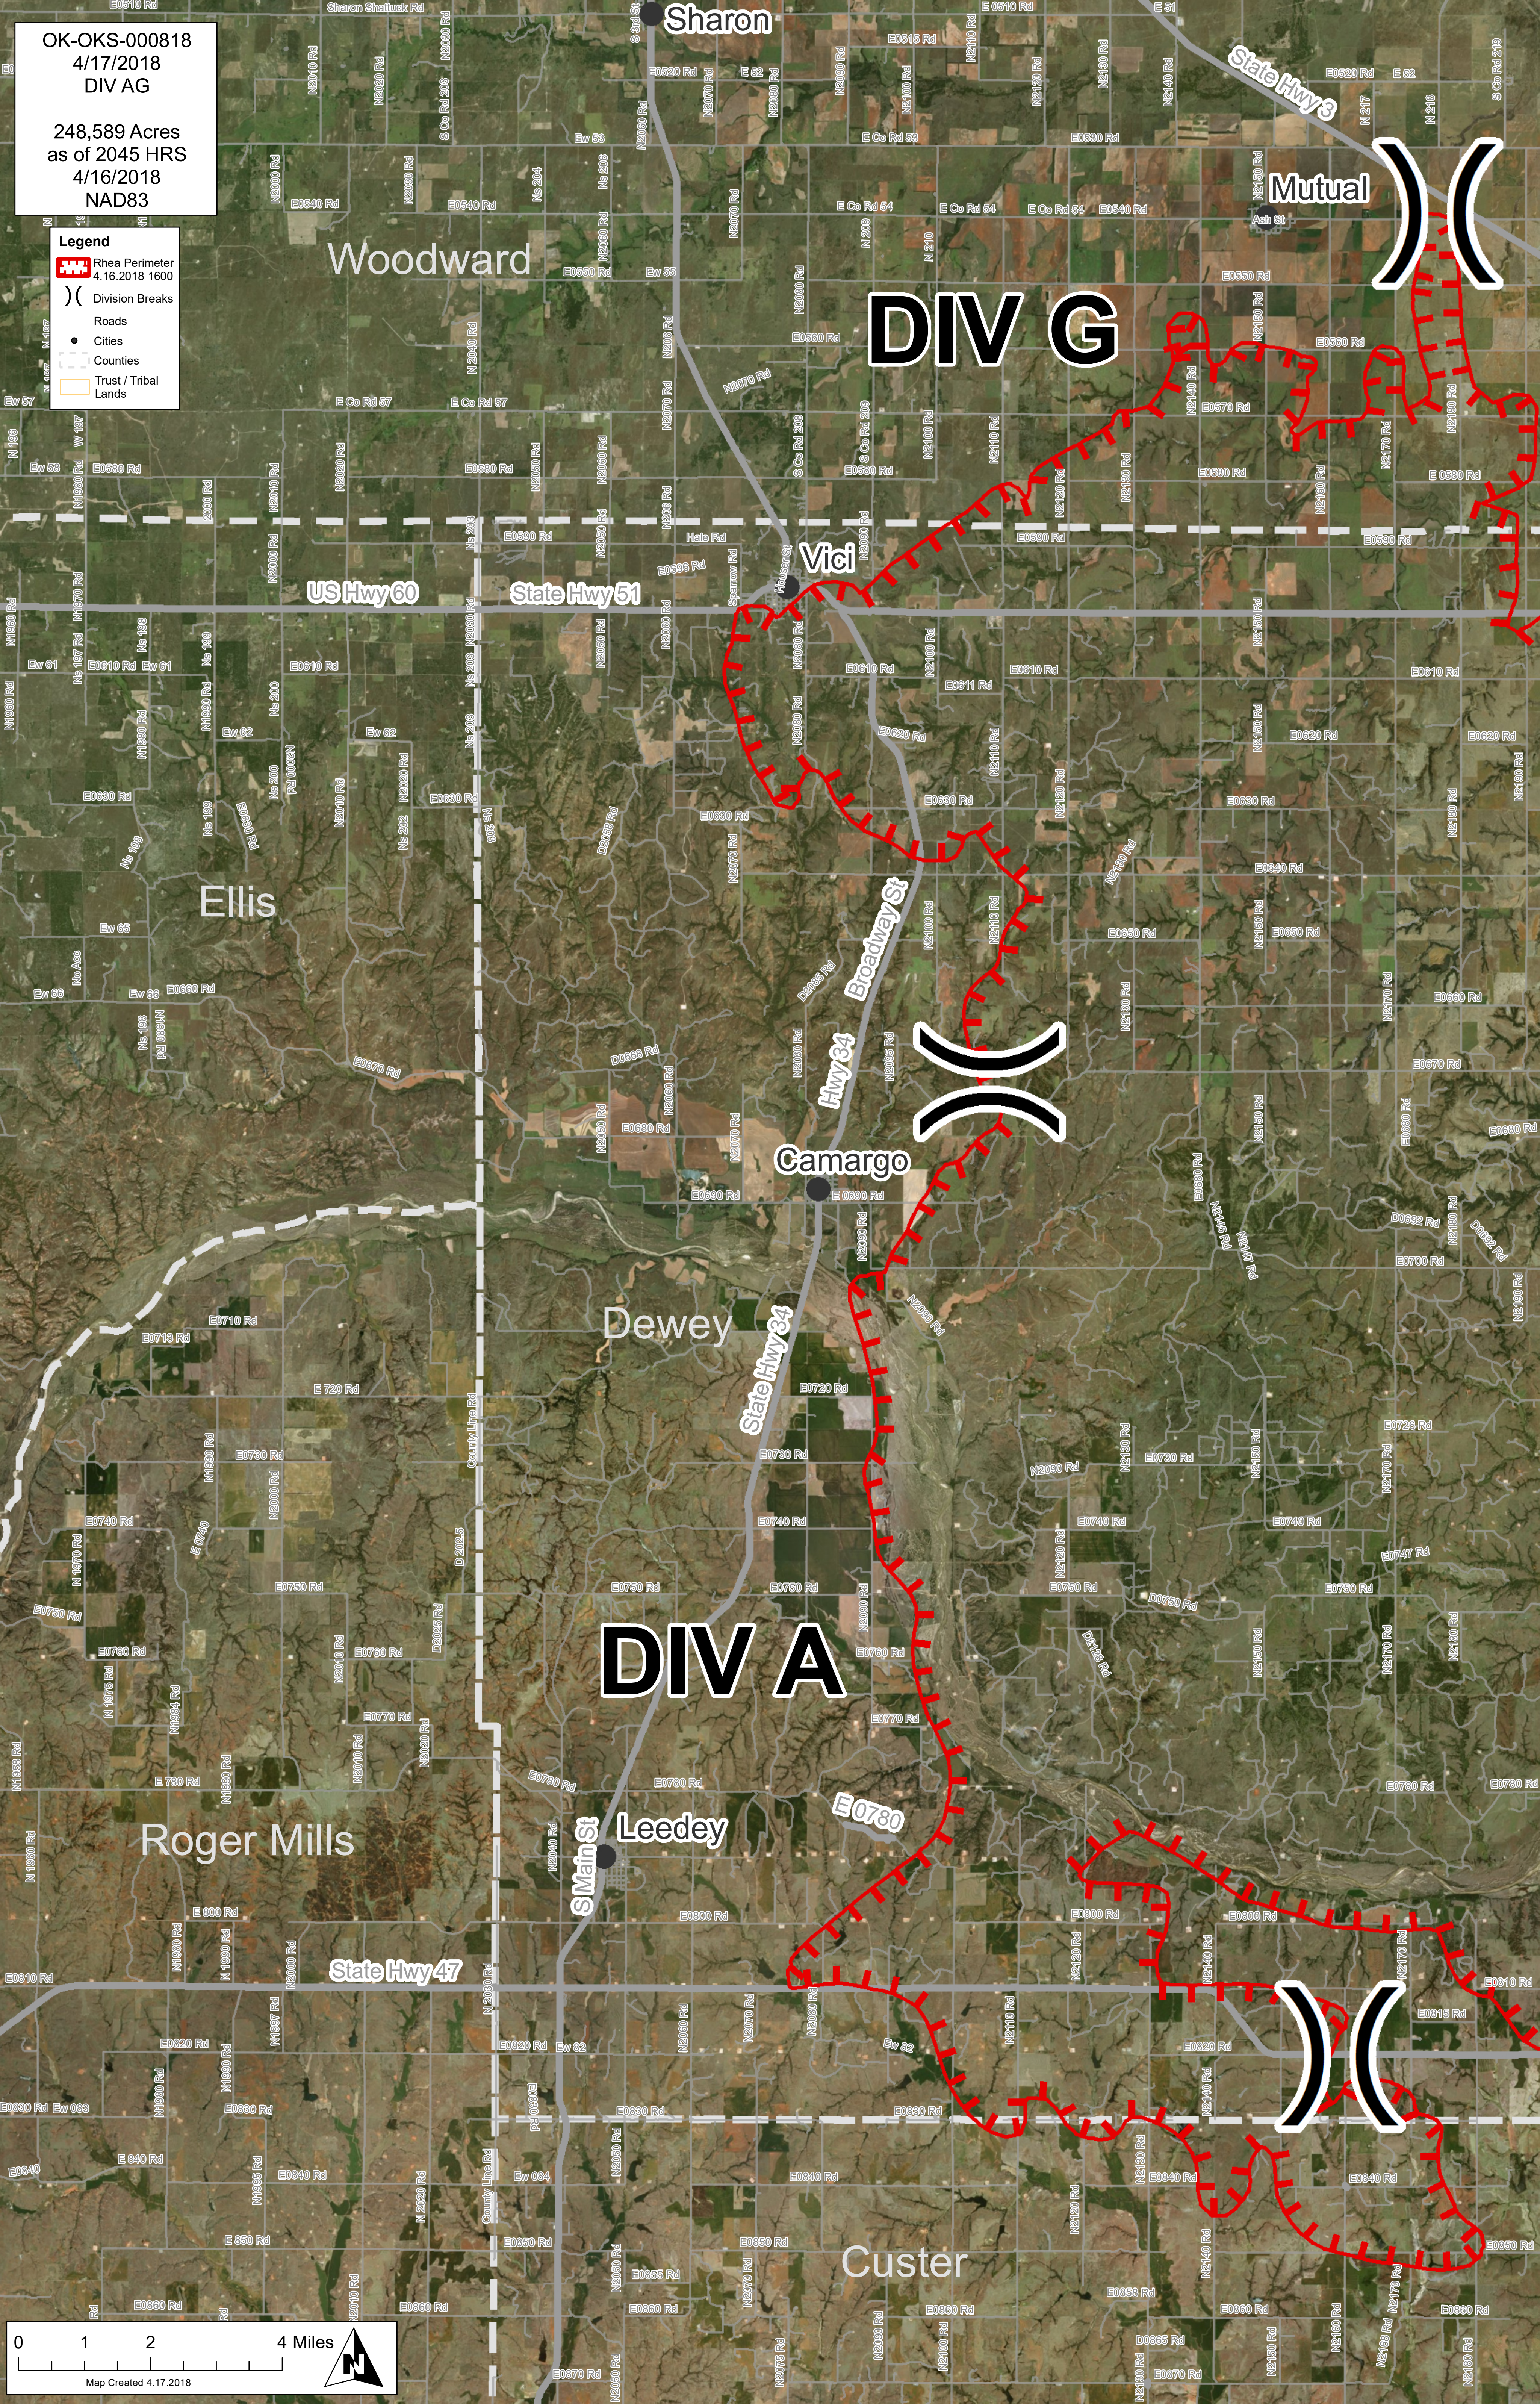

OK-OKS-000818
4/17/2018
DIV AG

248,589 Acres
as of 2045 HRS
4/16/2018
NAD83

Legend

-  Rhea Perimeter
4.16.2018 1600
-  Division Breaks
-  Roads
-  Cities
-  Counties
-  Trust / Tribal Lands

DIV G

DIV A

Mutual

Camargo

Dewey

Roger Mills

Custer

Map Created 4.17.2018