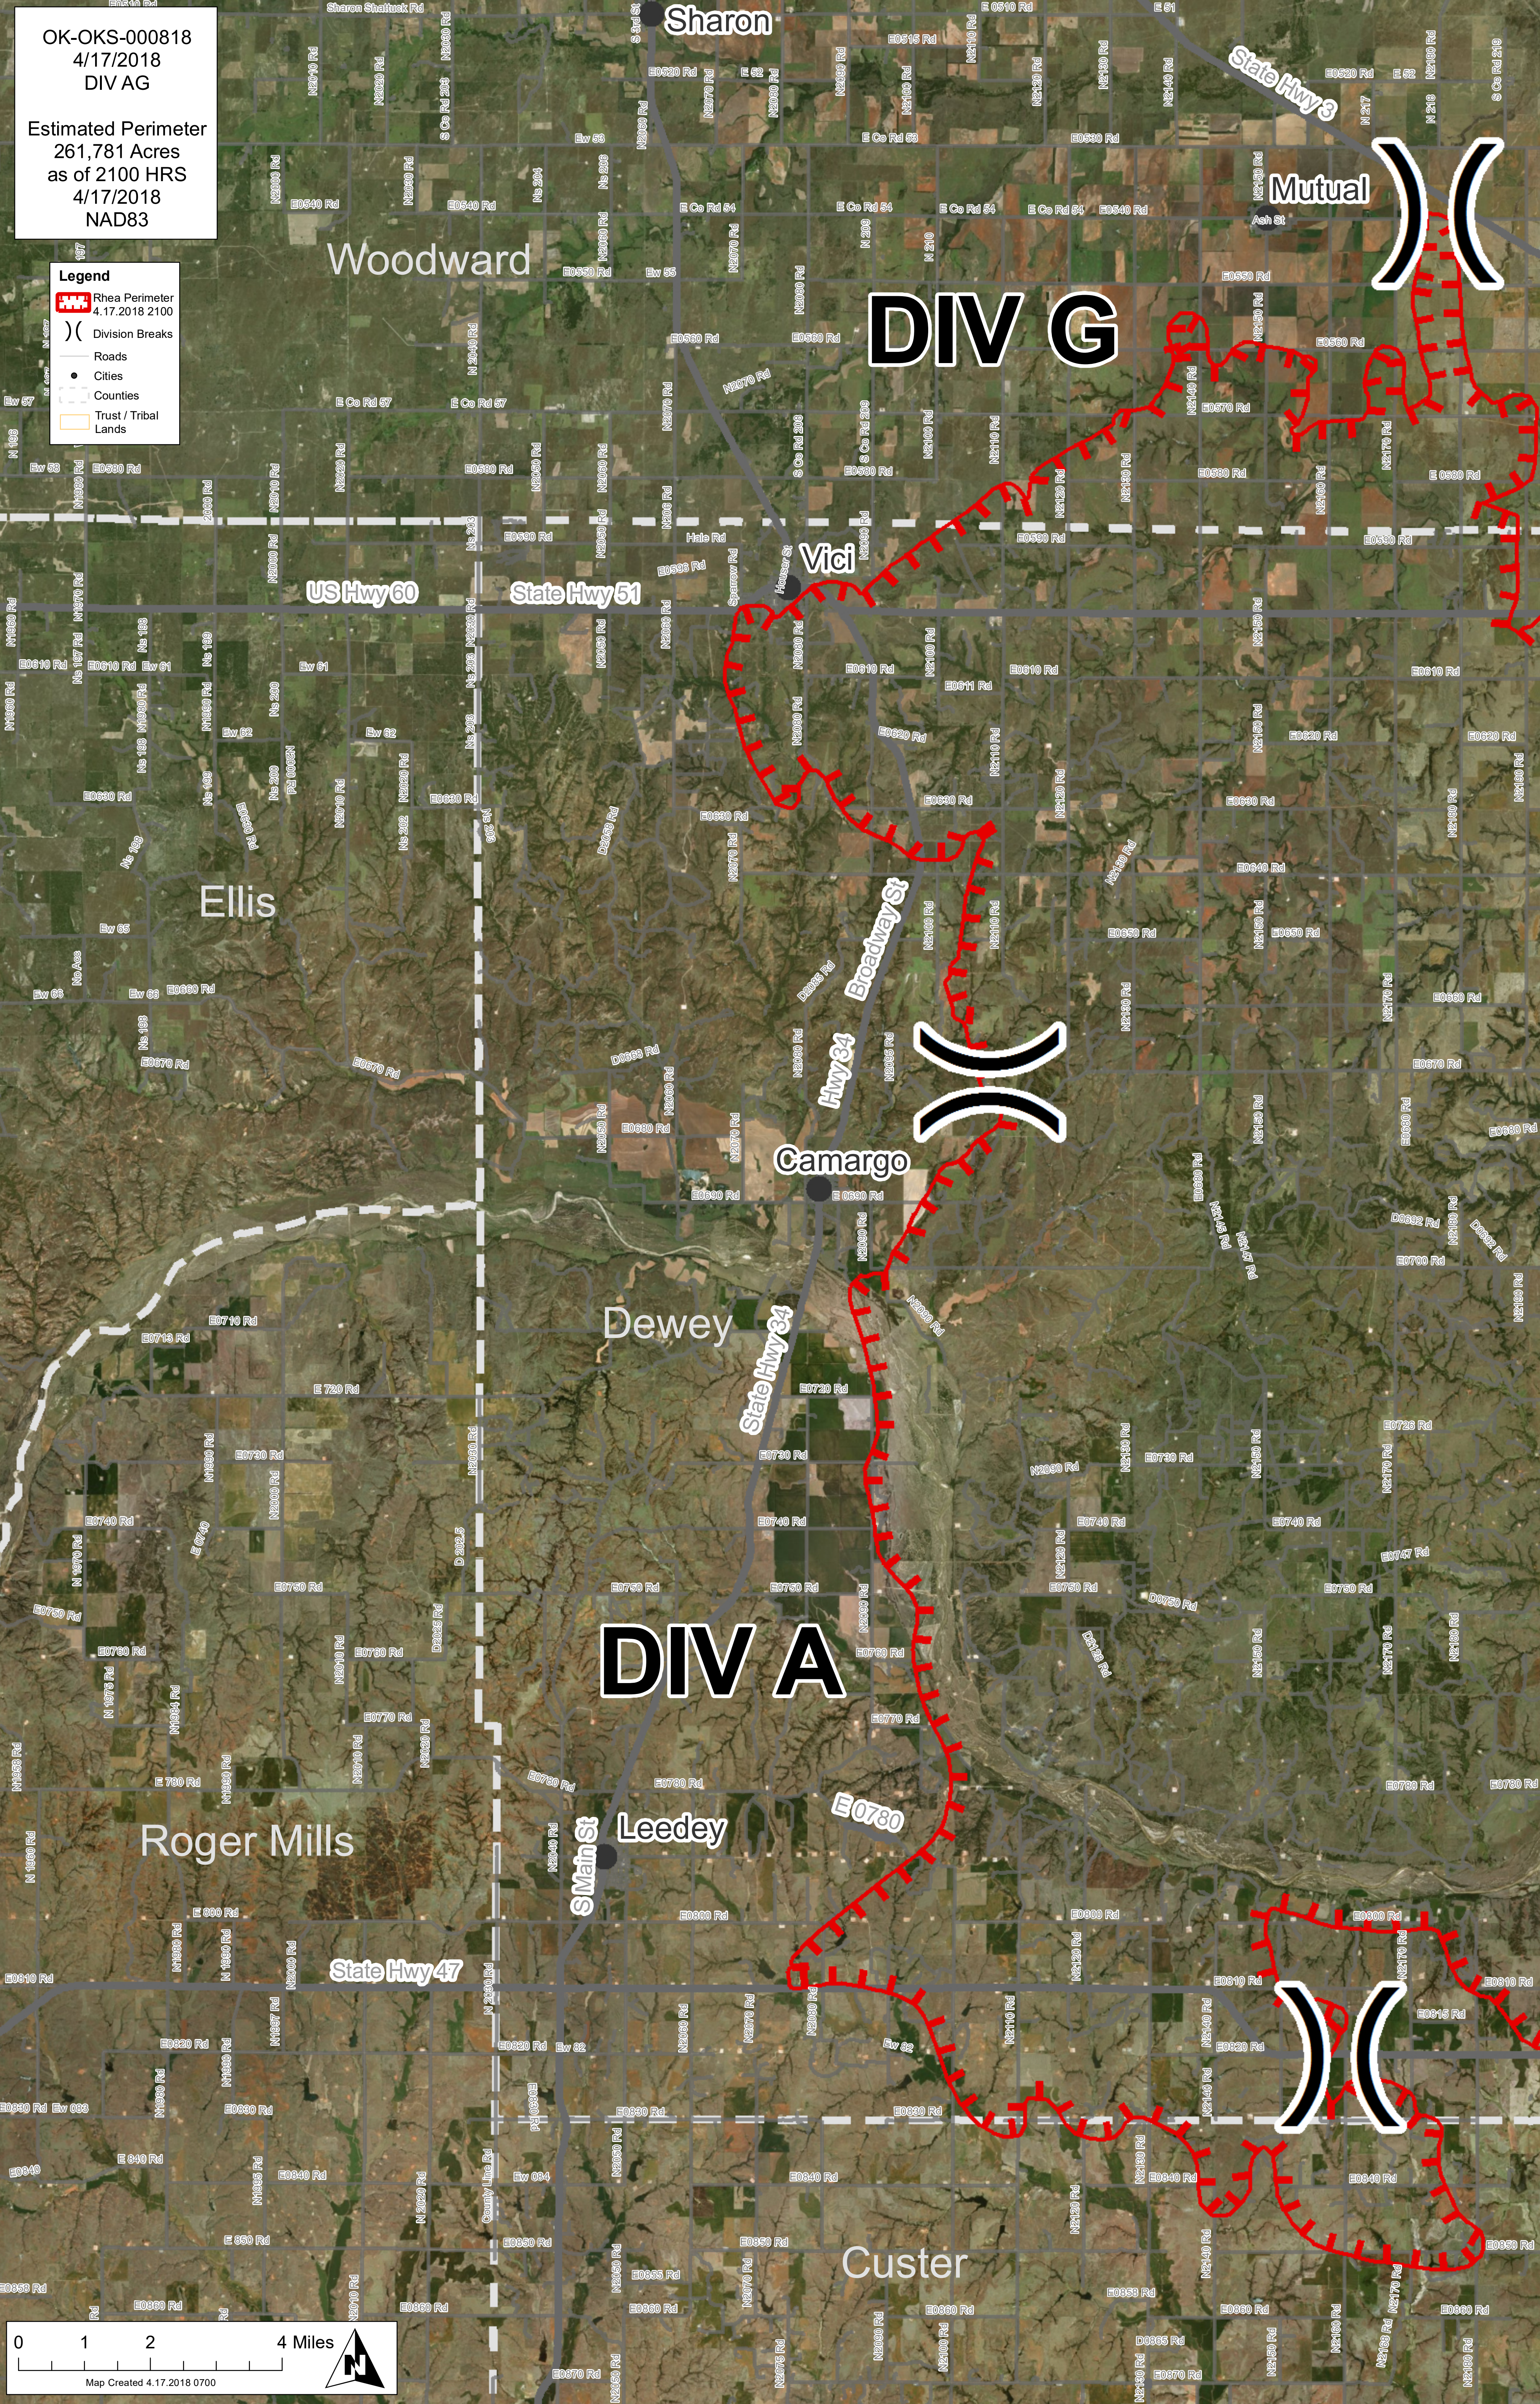

OK-OKS-000818  
4/17/2018  
DIV AG

Estimated Perimeter  
261,781 Acres  
as of 2100 HRS  
4/17/2018  
NAD83

**Legend**

-  Rhea Perimeter  
4.17.2018 2100
-  Division Breaks
-  Roads
-  Cities
-  Counties
-  Trust / Tribal  
Lands

**DIV G**

**DIV A**

Map Created 4.17.2018 0700