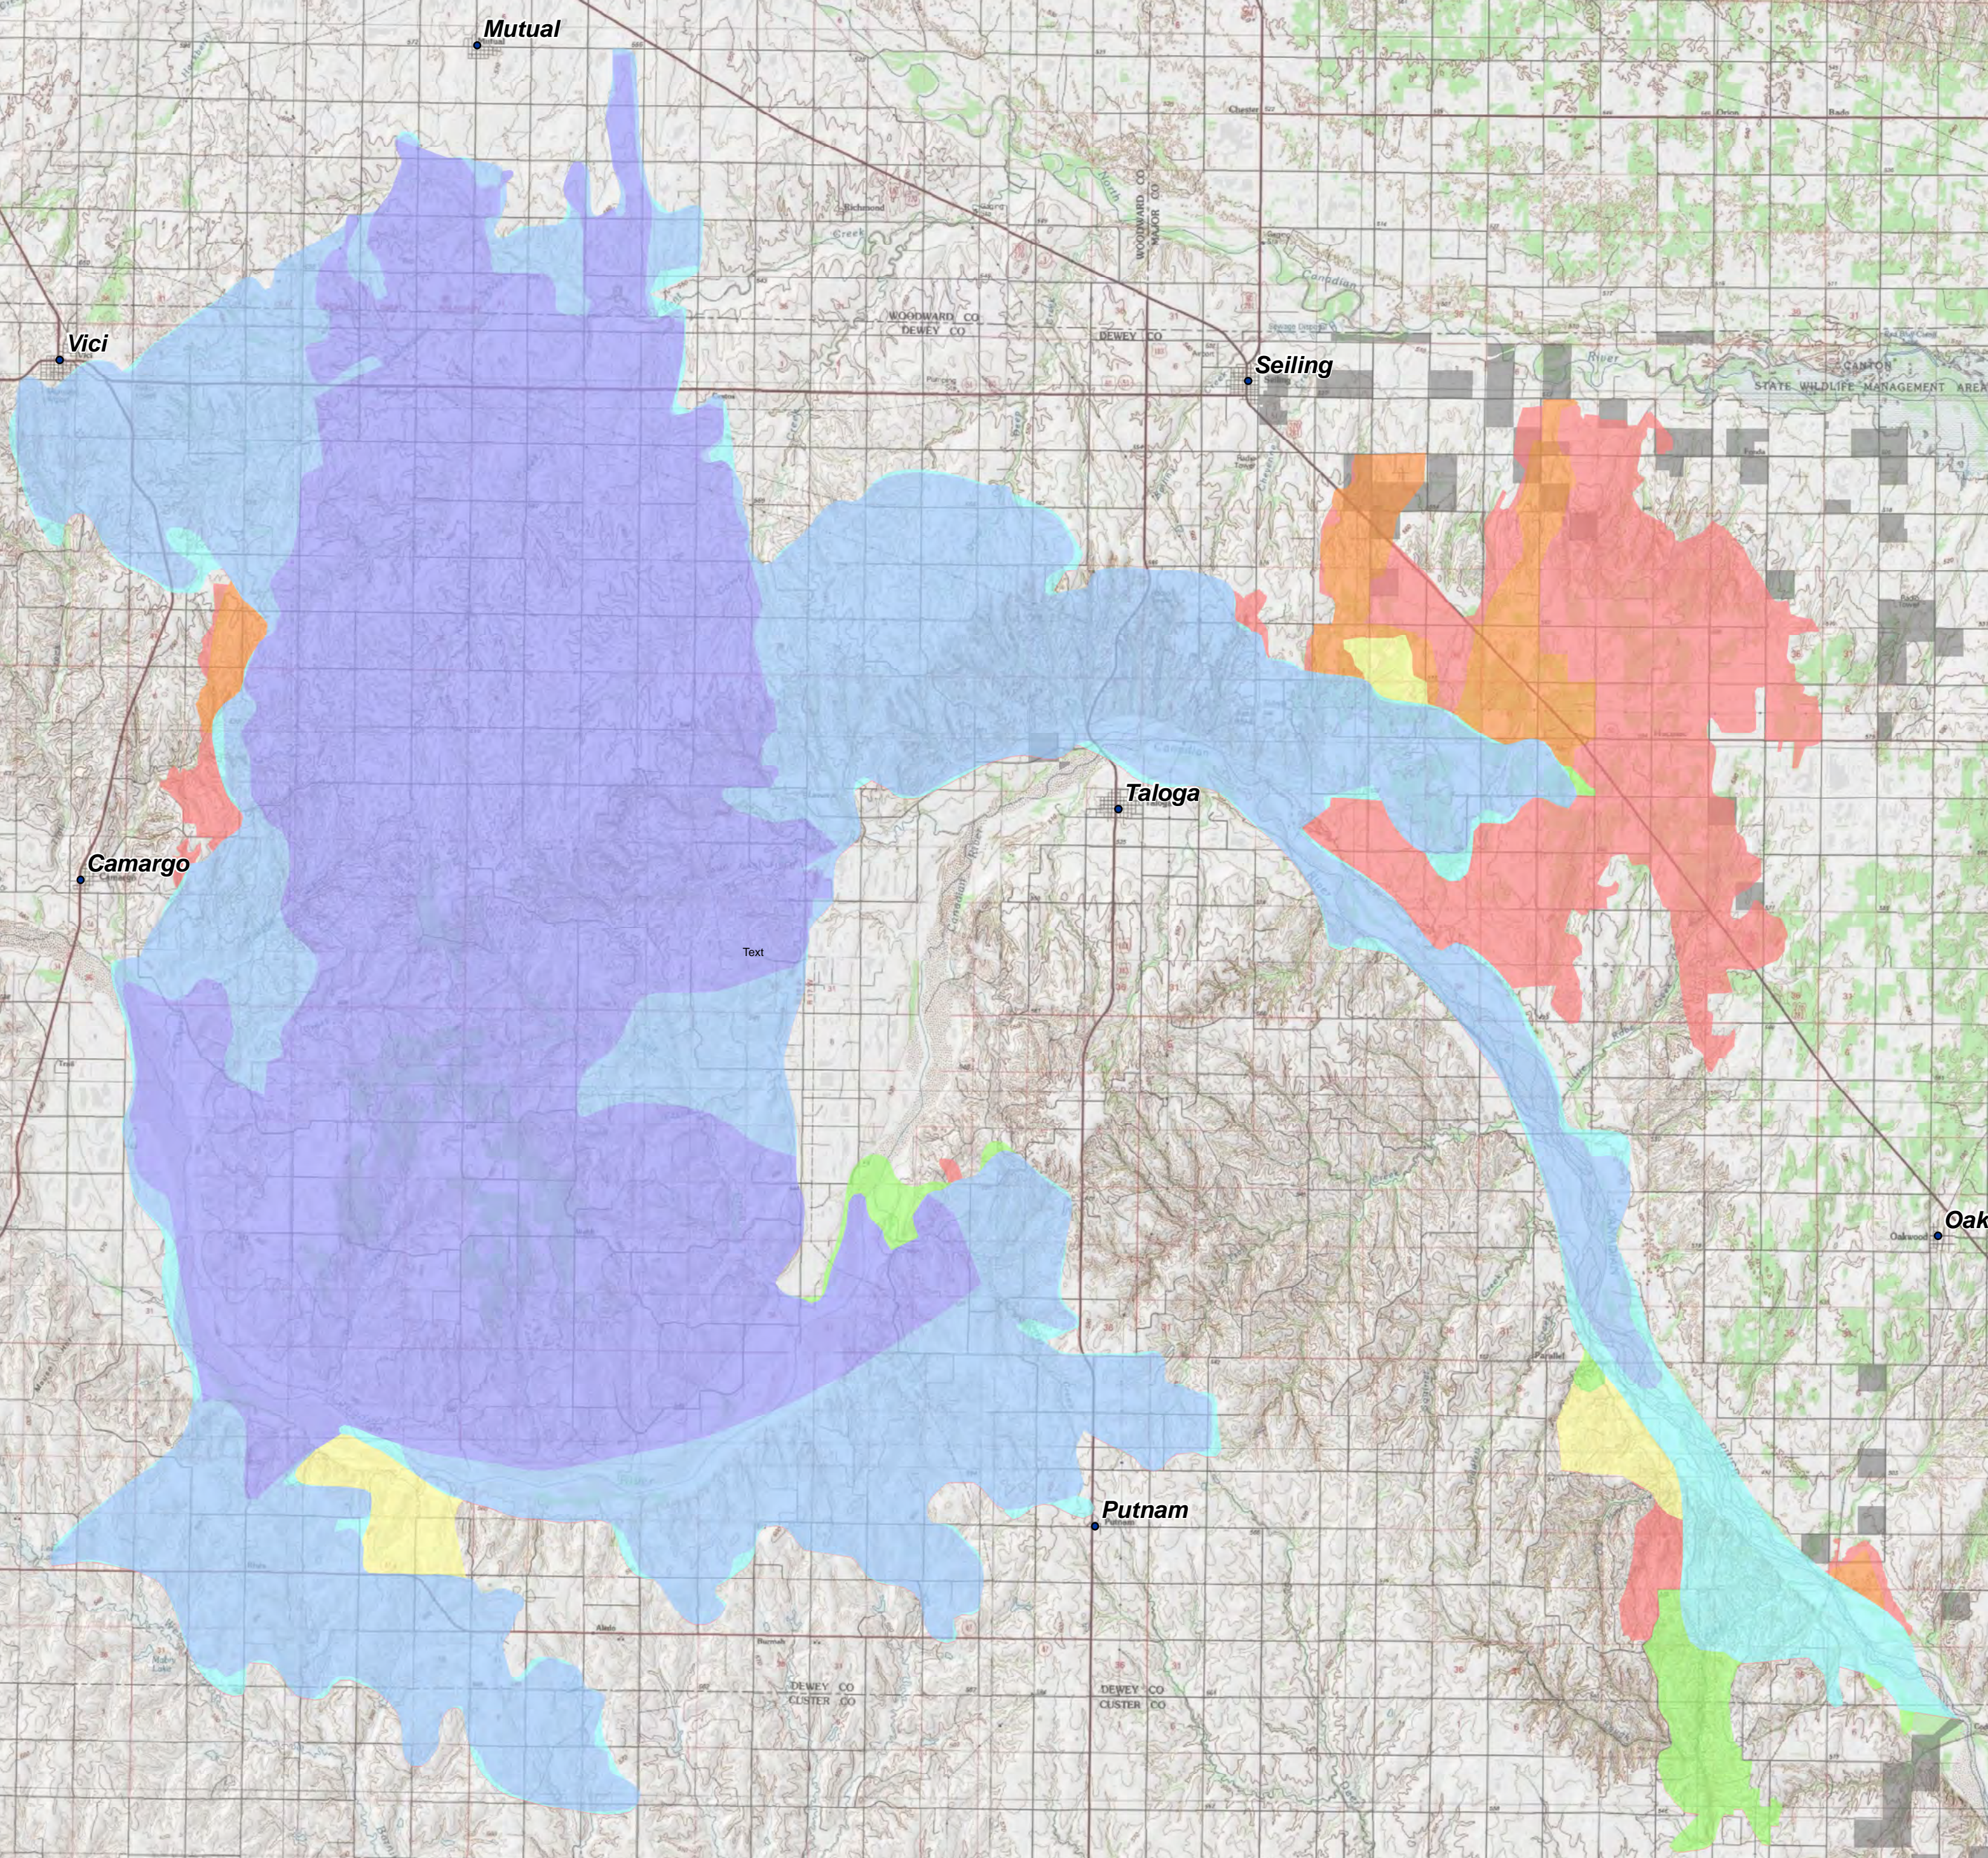

Rhea Fire Progression Map

April 19th, 2018
OK-OKS-000818

Estimated Fire Progression	
	April 12th - 126,336 acres
	April 13th - 231,360 acres
	April 14th - 243,333 acres
	April 15th - 248,589 acres
	April 16th - 253,486 acres
	April 17th - 261,781 acres
	April 18th - 288,694 acres