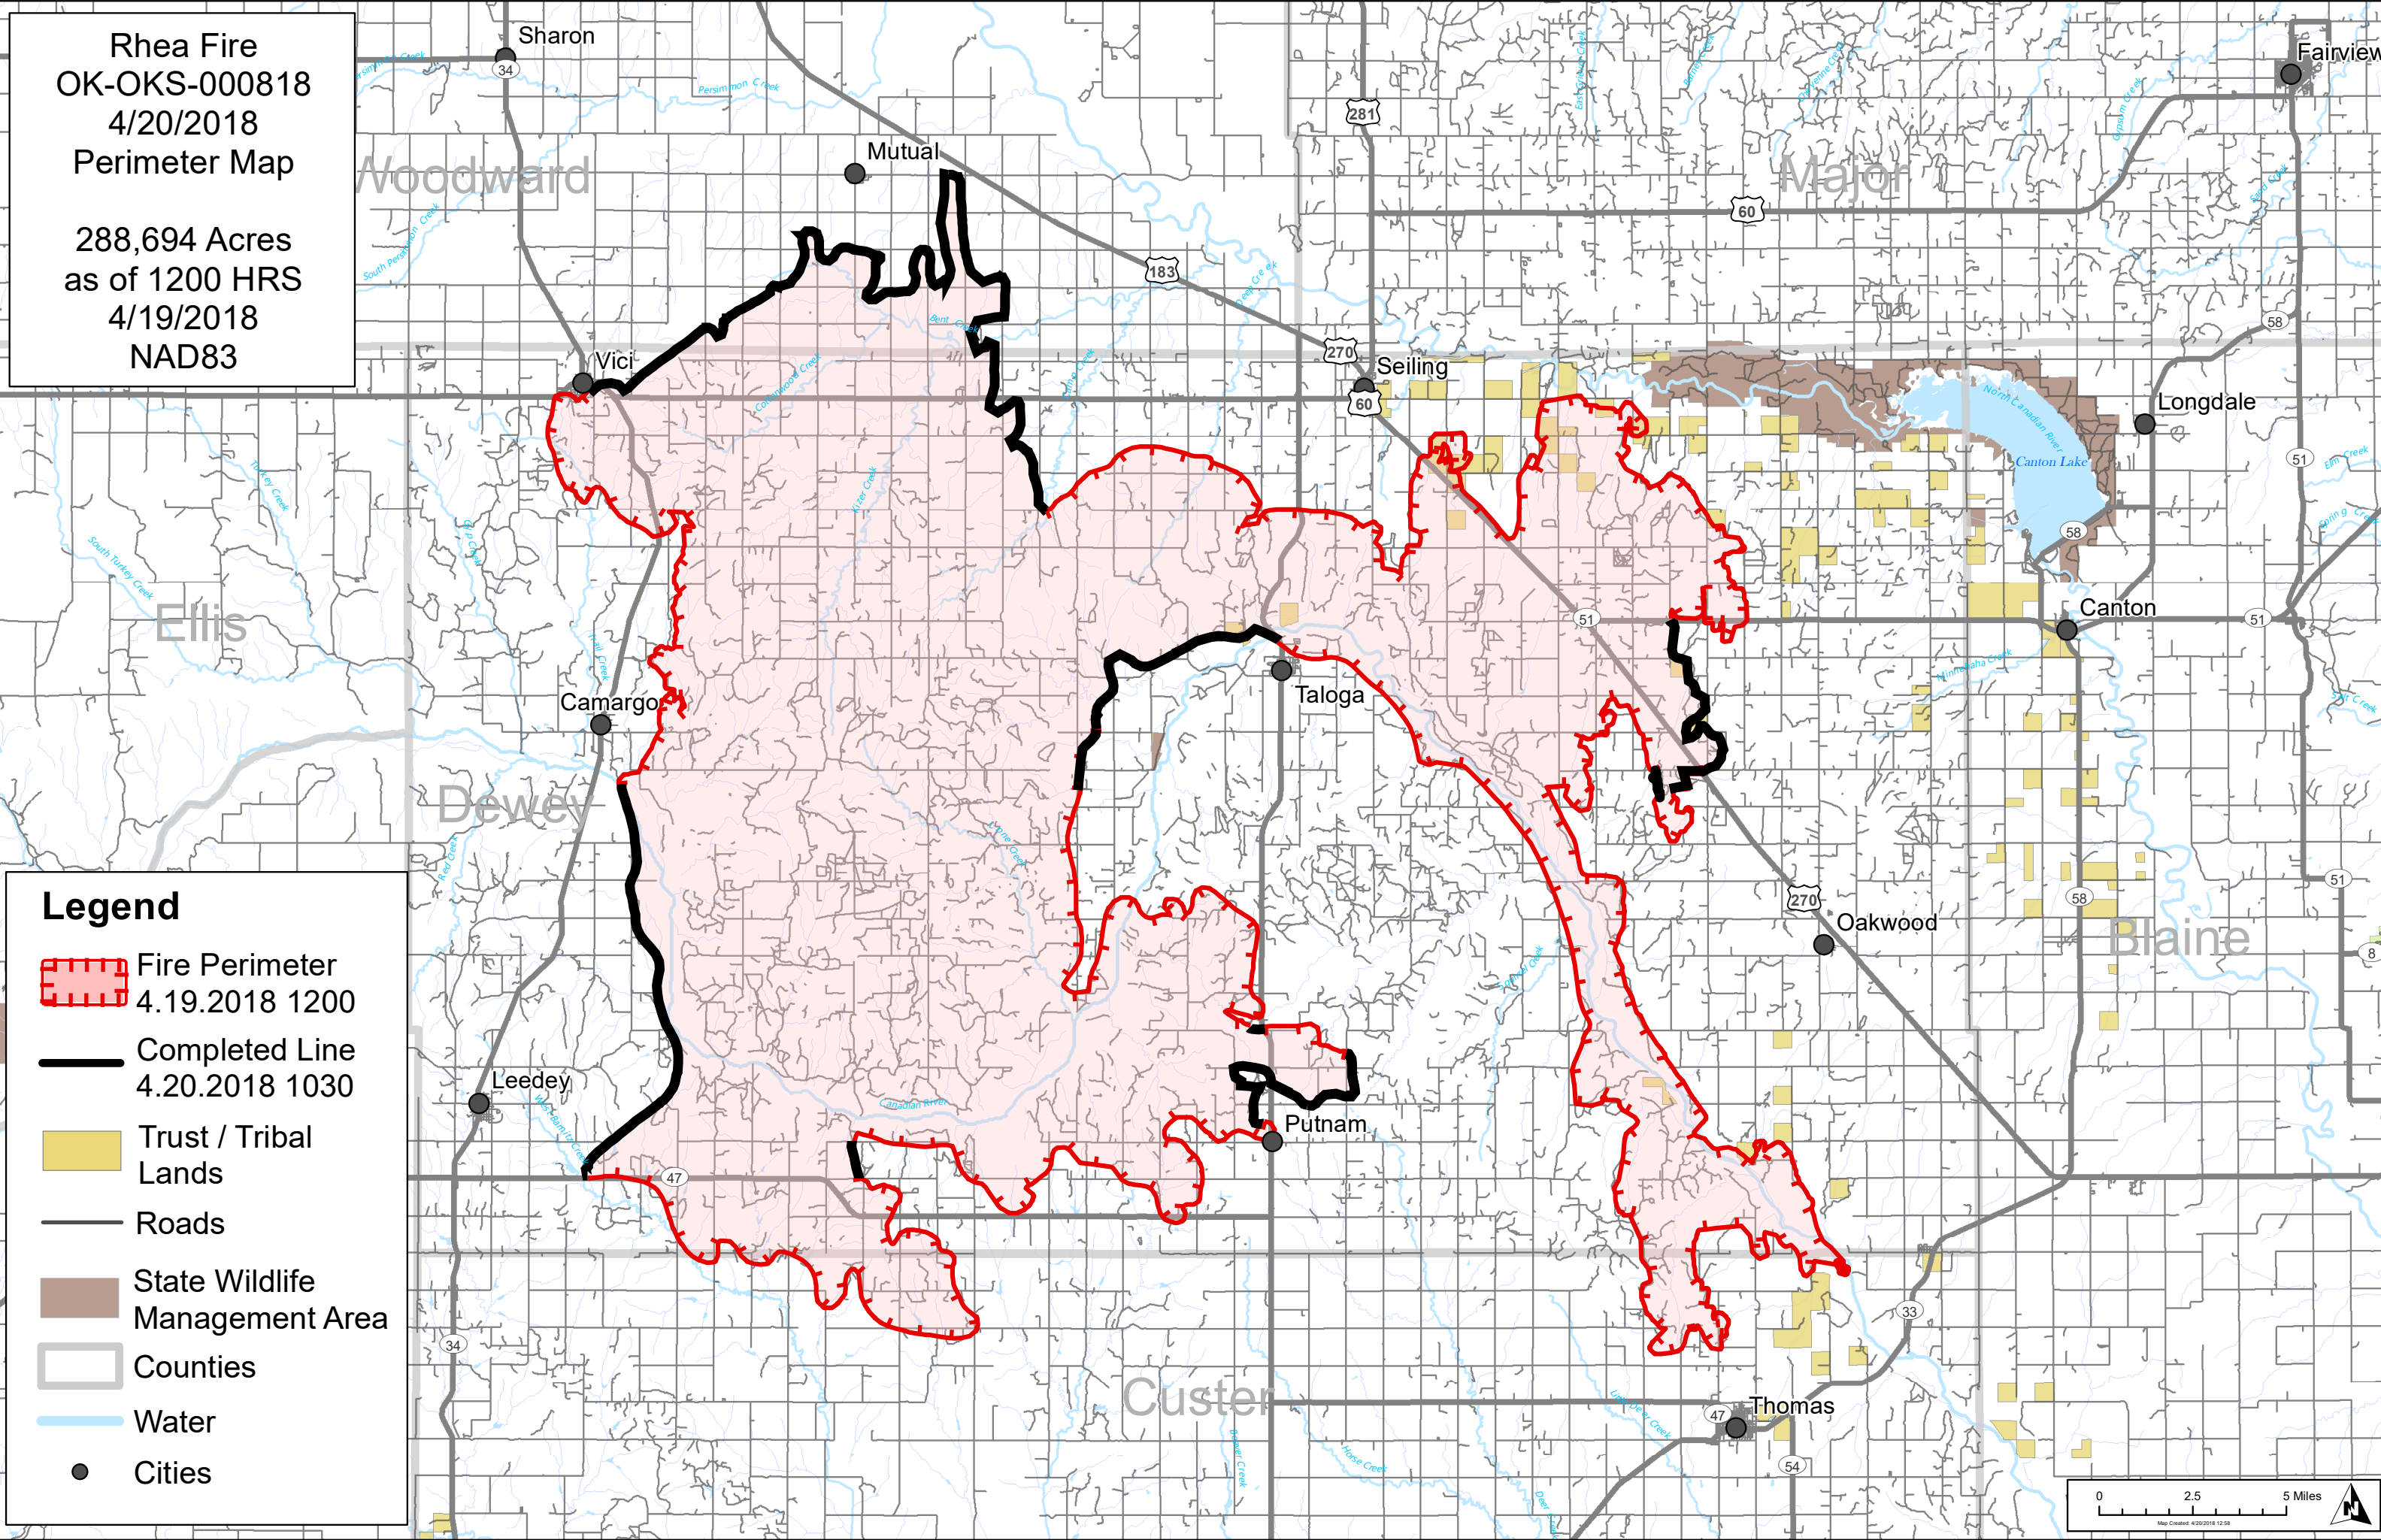

Rhea Fire
 OK-OKS-000818
 4/20/2018
 Perimeter Map

 288,694 Acres
 as of 1200 HRS
 4/19/2018
 NAD83

Legend

-  Fire Perimeter
4.19.2018 1200
-  Completed Line
4.20.2018 1030
-  Trust / Tribal
Lands
-  Roads
-  State Wildlife
Management Area
-  Counties
-  Water
-  Cities