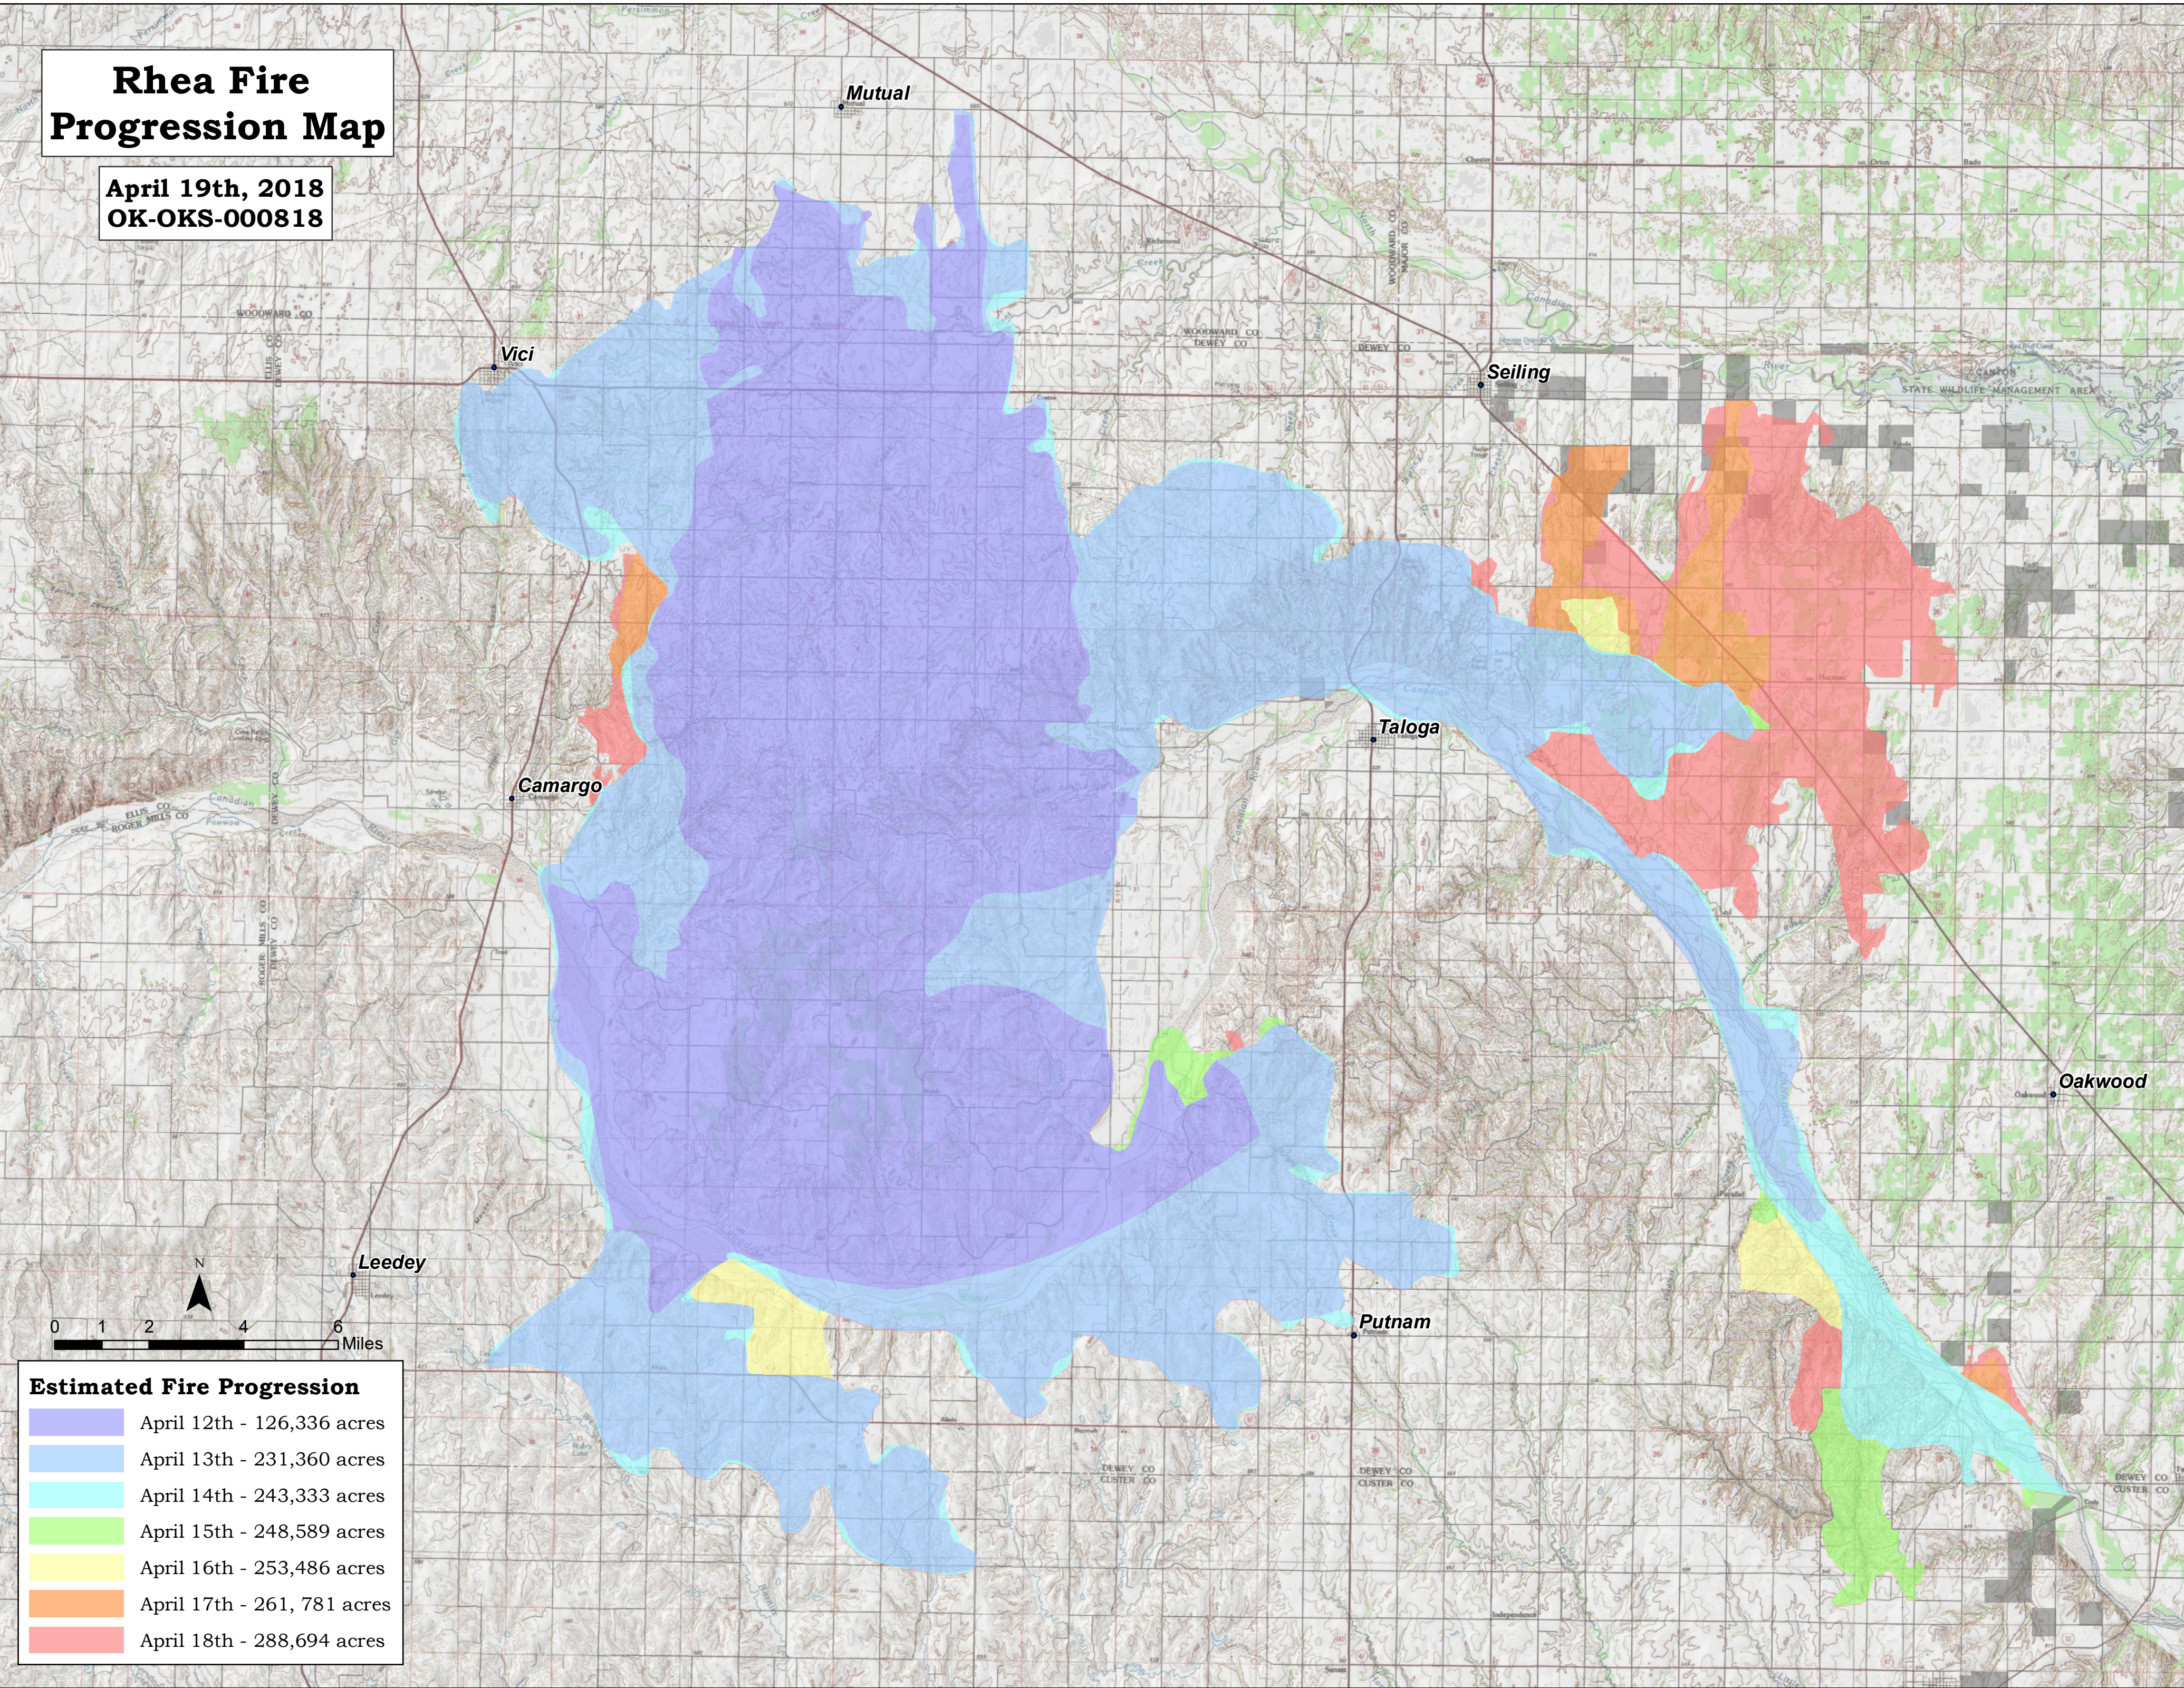

Rhea Fire Progression Map

April 19th, 2018
OK-OKS-000818

Estimated Fire Progression	
	April 12th - 126,336 acres
	April 13th - 231,360 acres
	April 14th - 243,333 acres
	April 15th - 248,589 acres
	April 16th - 253,486 acres
	April 17th - 261,781 acres
	April 18th - 288,694 acres