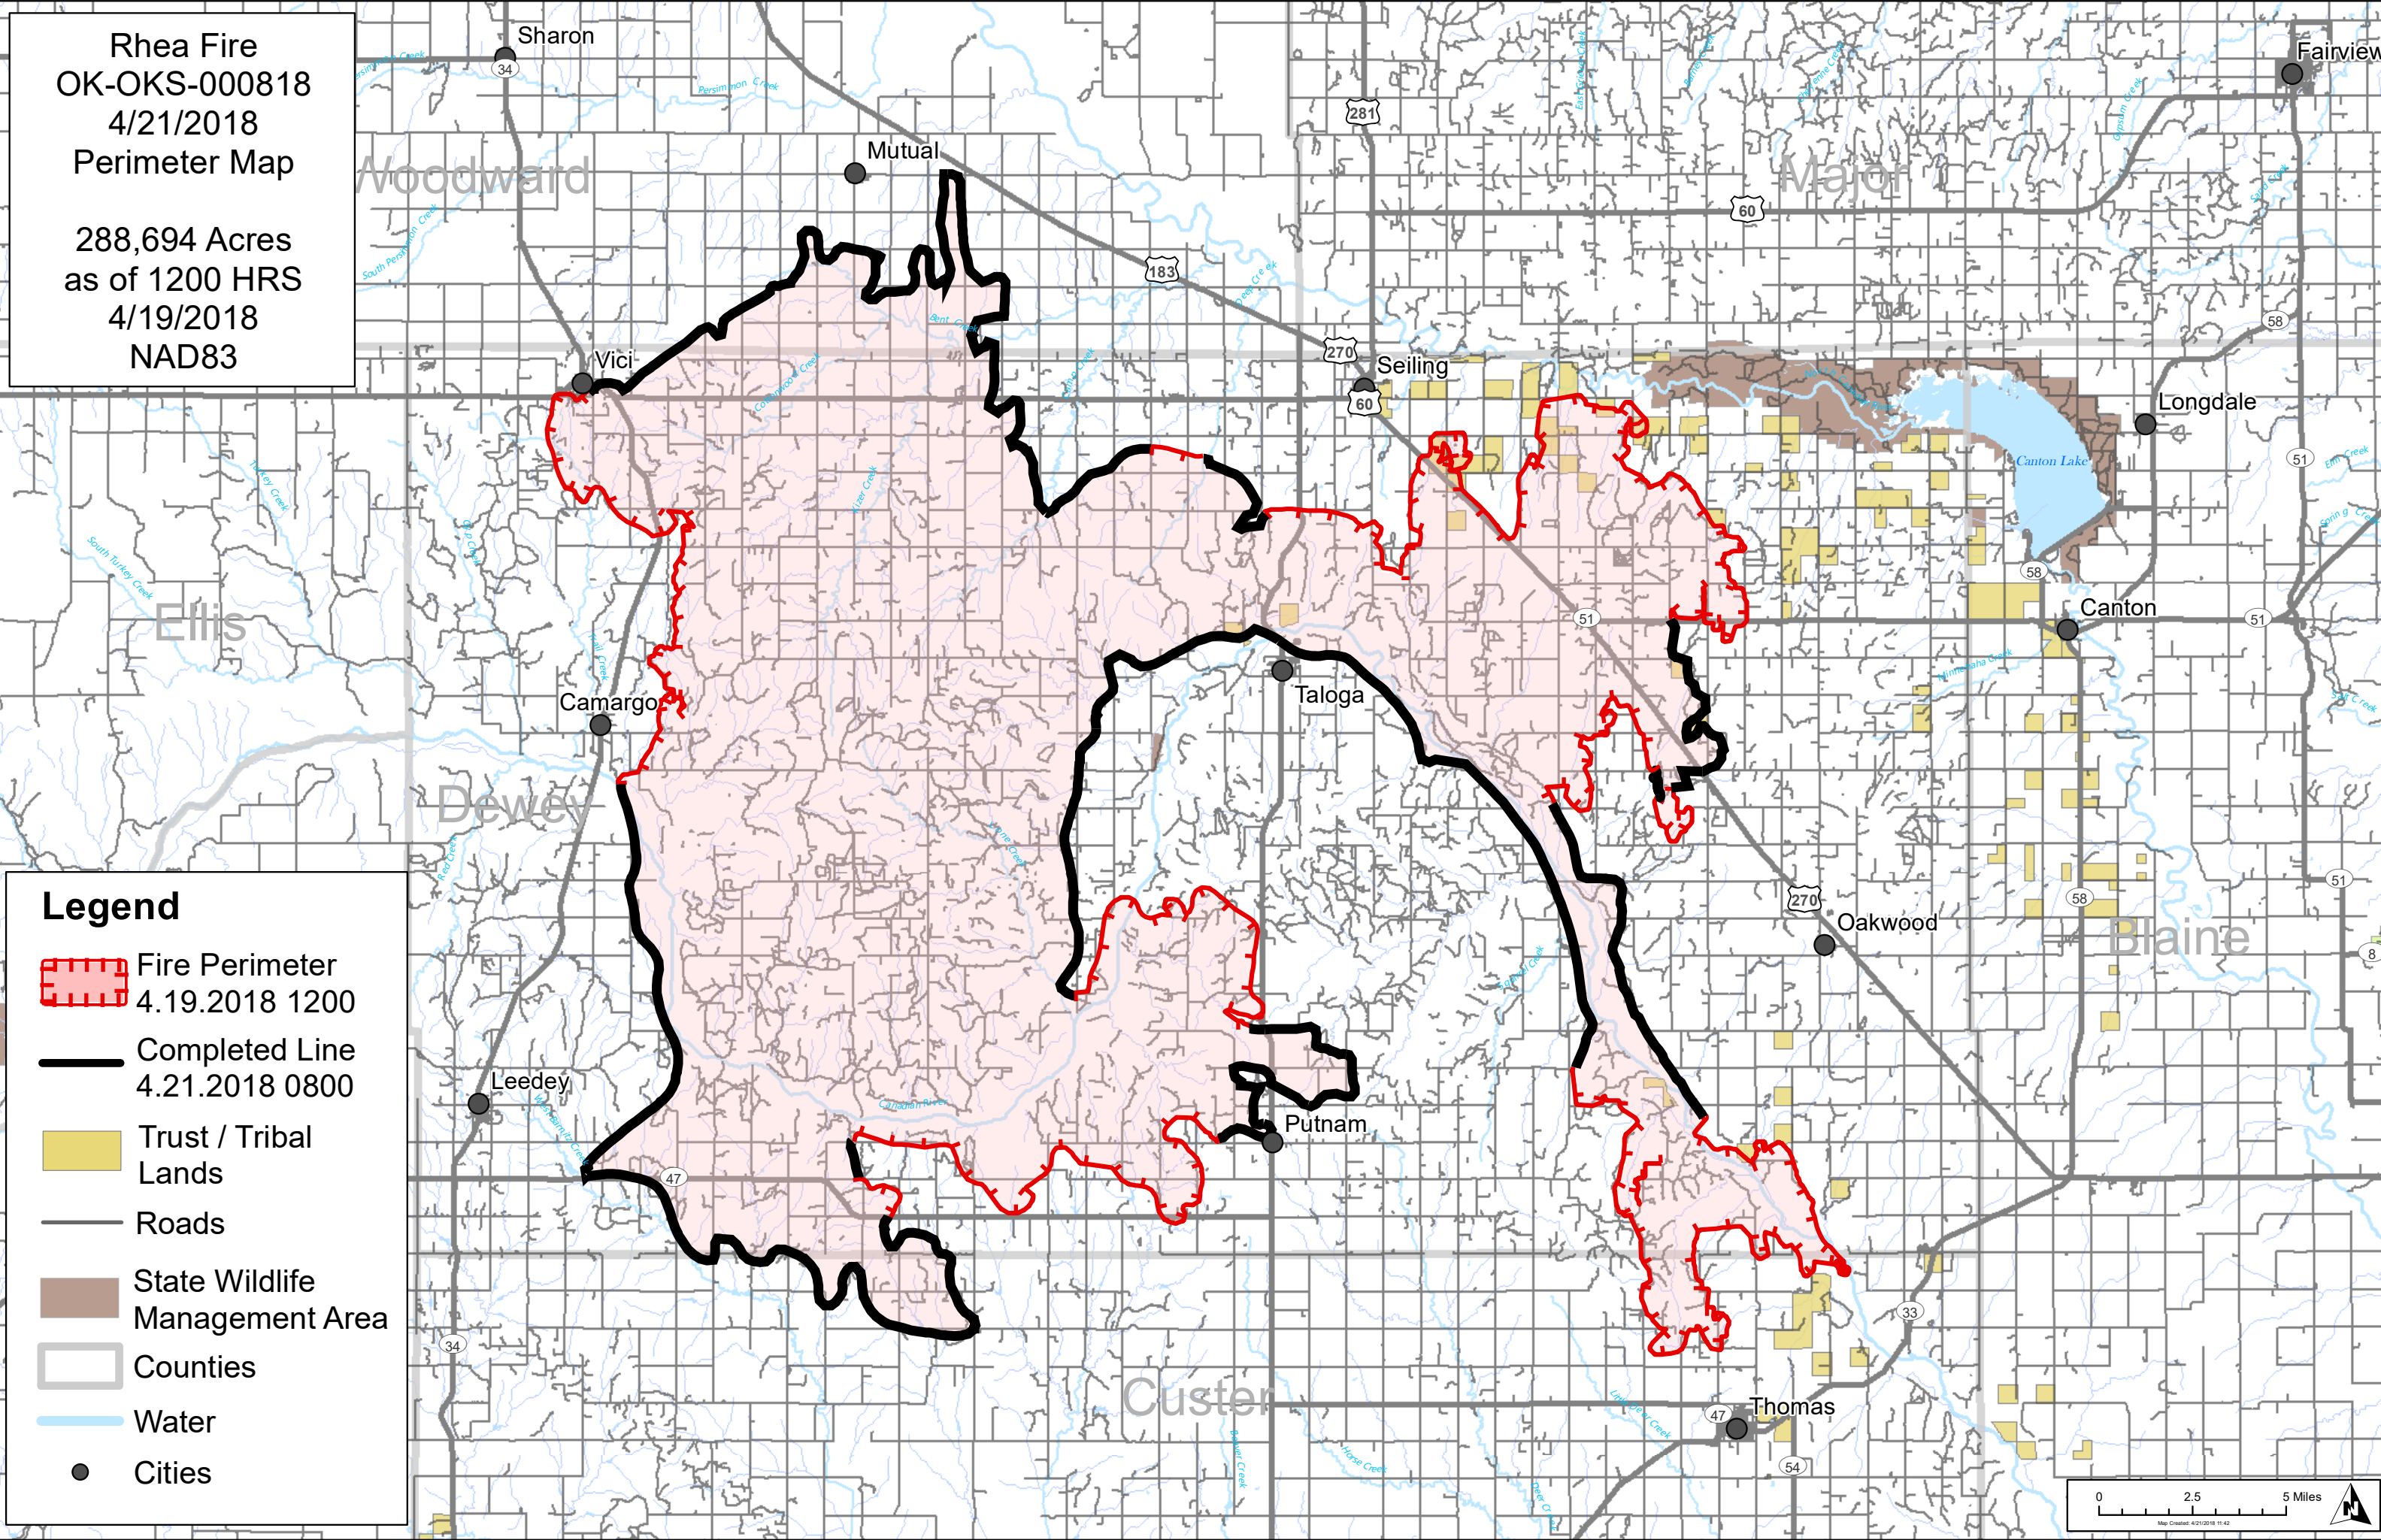

Rhea Fire
OK-OKS-000818
4/21/2018
Perimeter Map

288,694 Acres
as of 1200 HRS
4/19/2018
NAD83

- Legend**
- Fire Perimeter 4.19.2018 1200
 - Completed Line 4.21.2018 0800
 - Trust / Tribal Lands
 - Roads
 - State Wildlife Management Area
 - Counties
 - Water
 - Cities