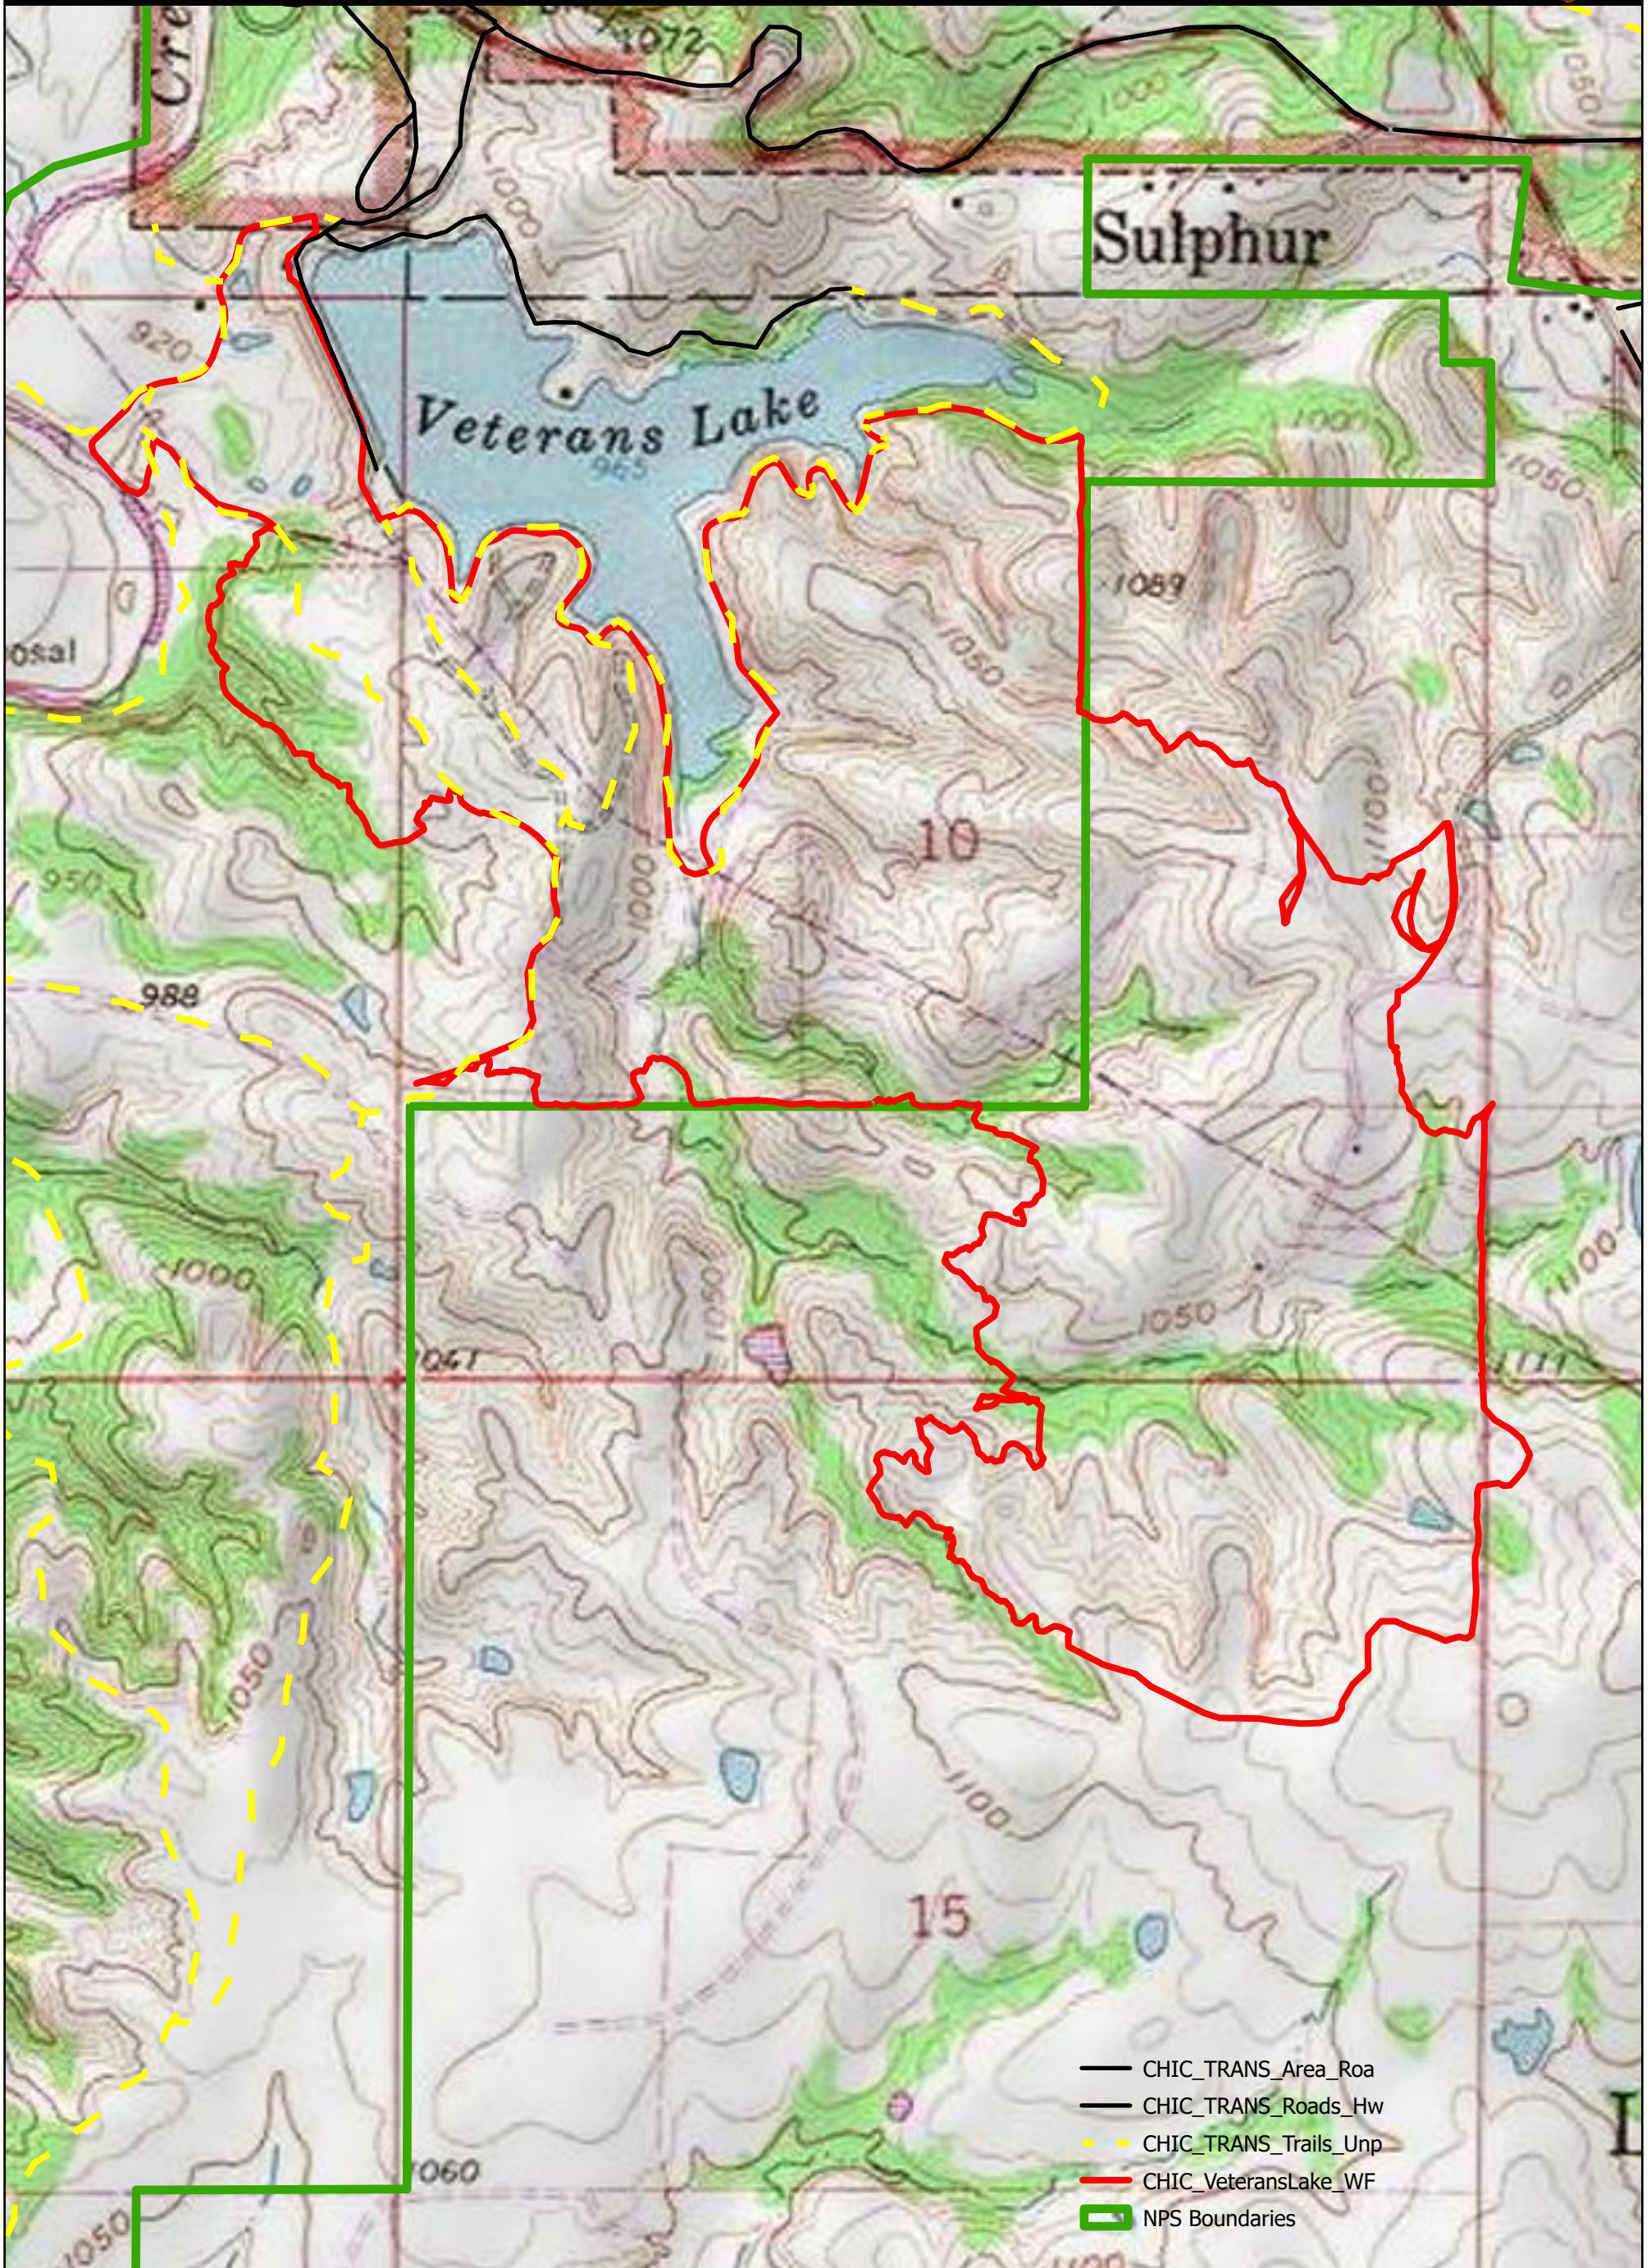

Veterans Lake WF

Chickasaw National Recreation Area

Intermountain Region
National Park Service
U.S. Department of the Interior

Intermountain Region Geographic Resources Division
February 2018
Data Sources: NPS Park Data, ESRI Basedata
Project Name/mxd Name