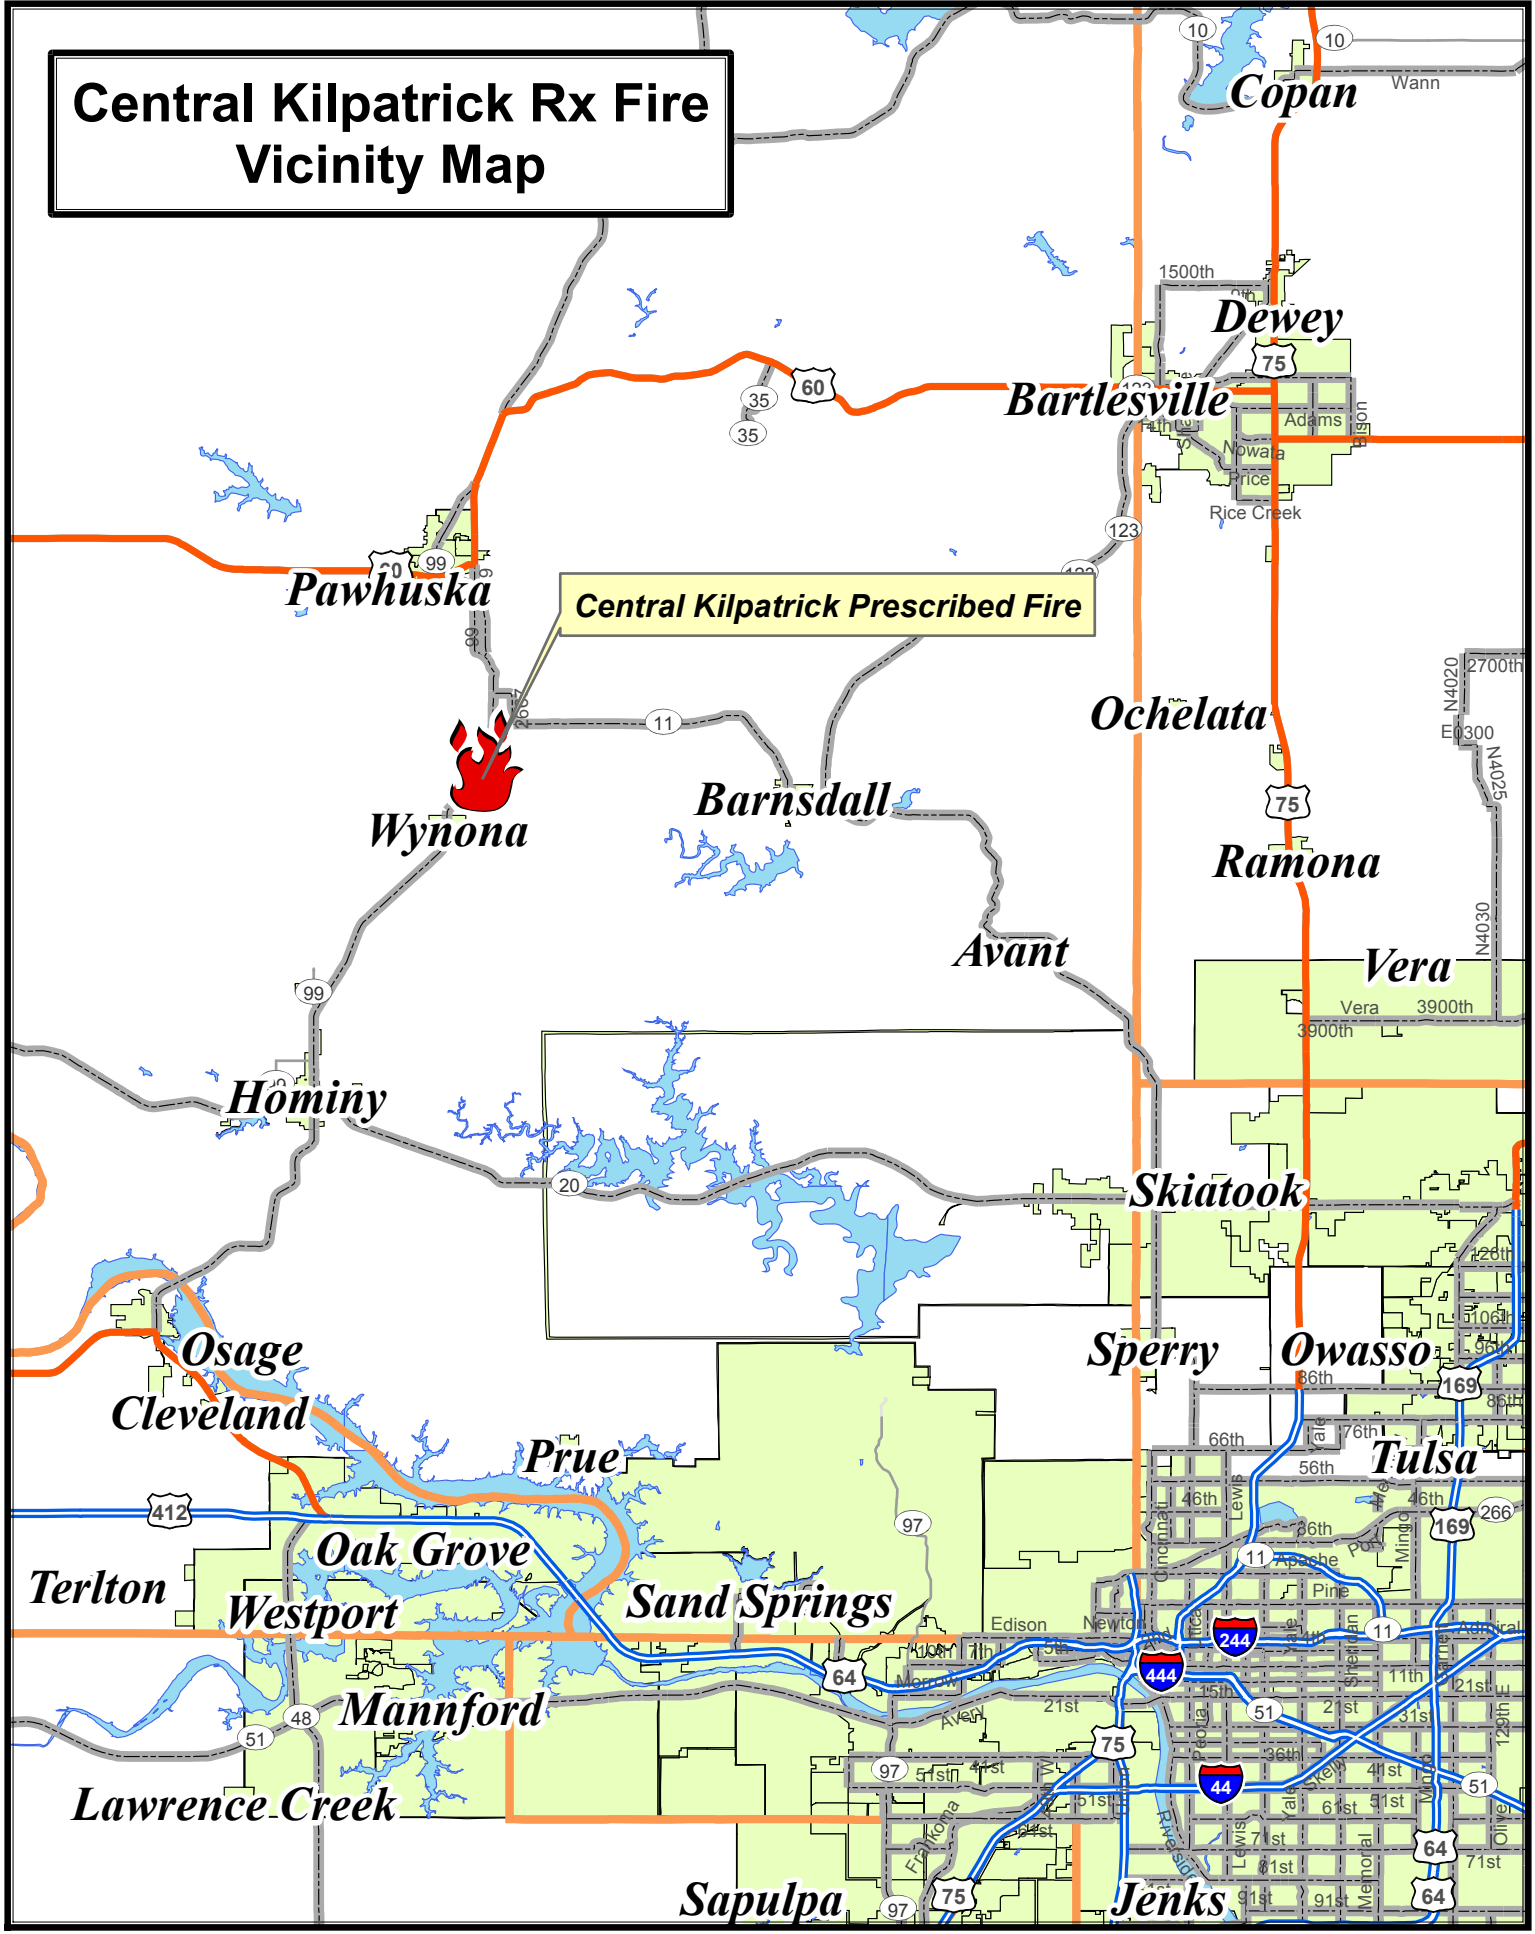

Central Kilpatrick Rx Fire Vicinity Map

Central Kilpatrick Prescribed Fire

Steve Smith
April 1, 2011