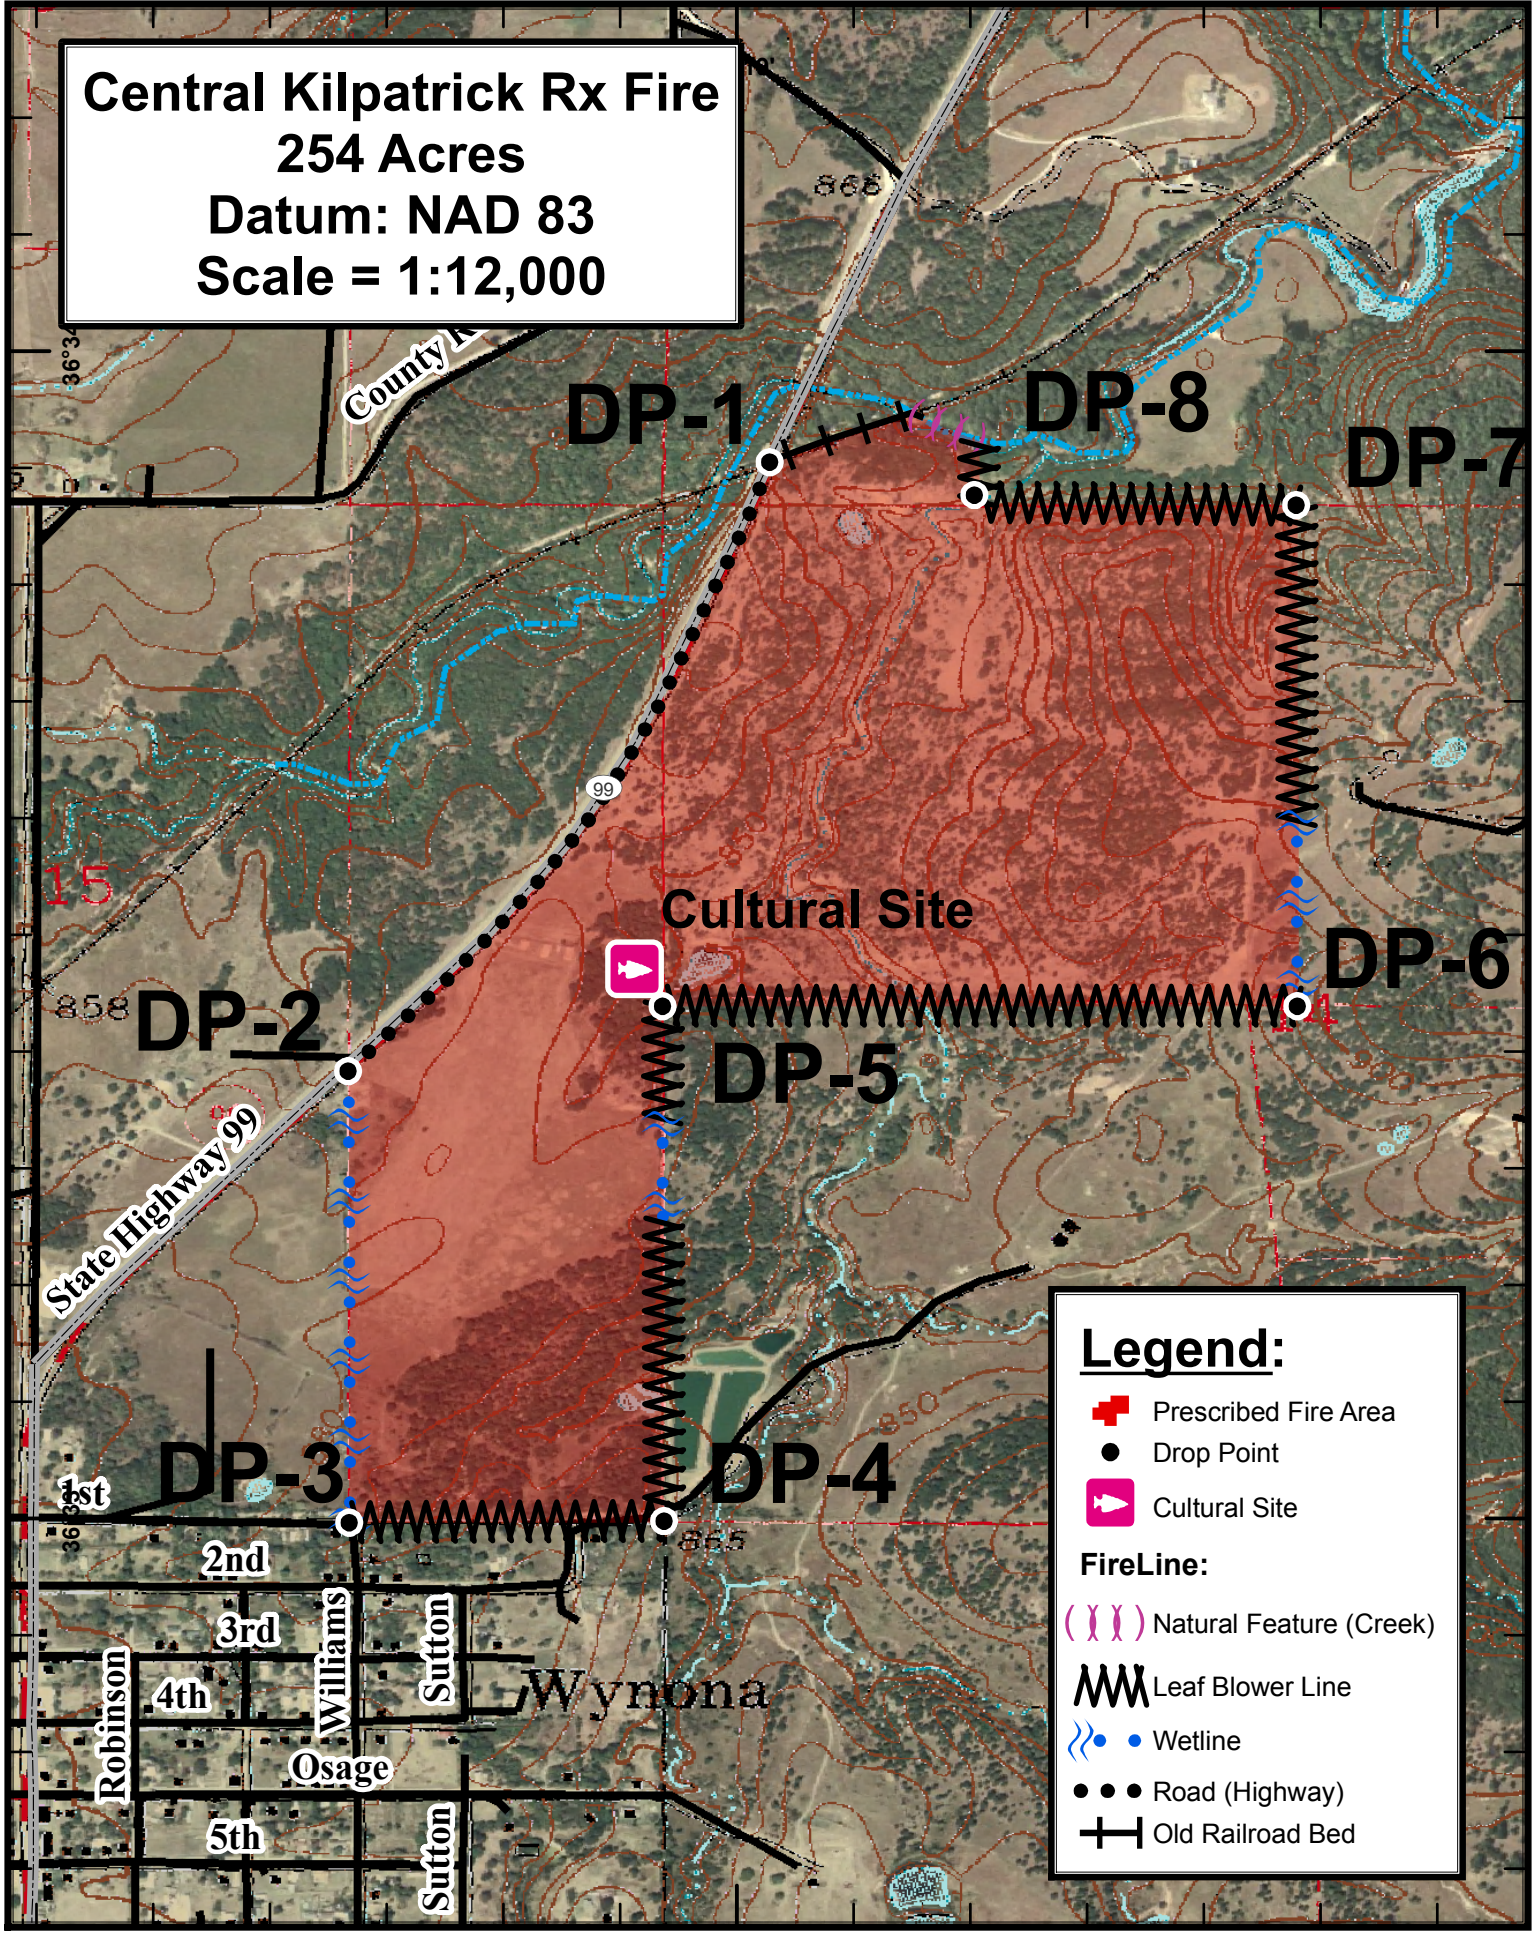

Central Kilpatrick Rx Fire
254 Acres
Datum: NAD 83
Scale = 1:12,000

Legend:

- Prescribed Fire Area
- Drop Point
- Cultural Site
- FireLine:**
- Natural Feature (Creek)
- Leaf Blower Line
- Wetline
- Road (Highway)
- Old Railroad Bed