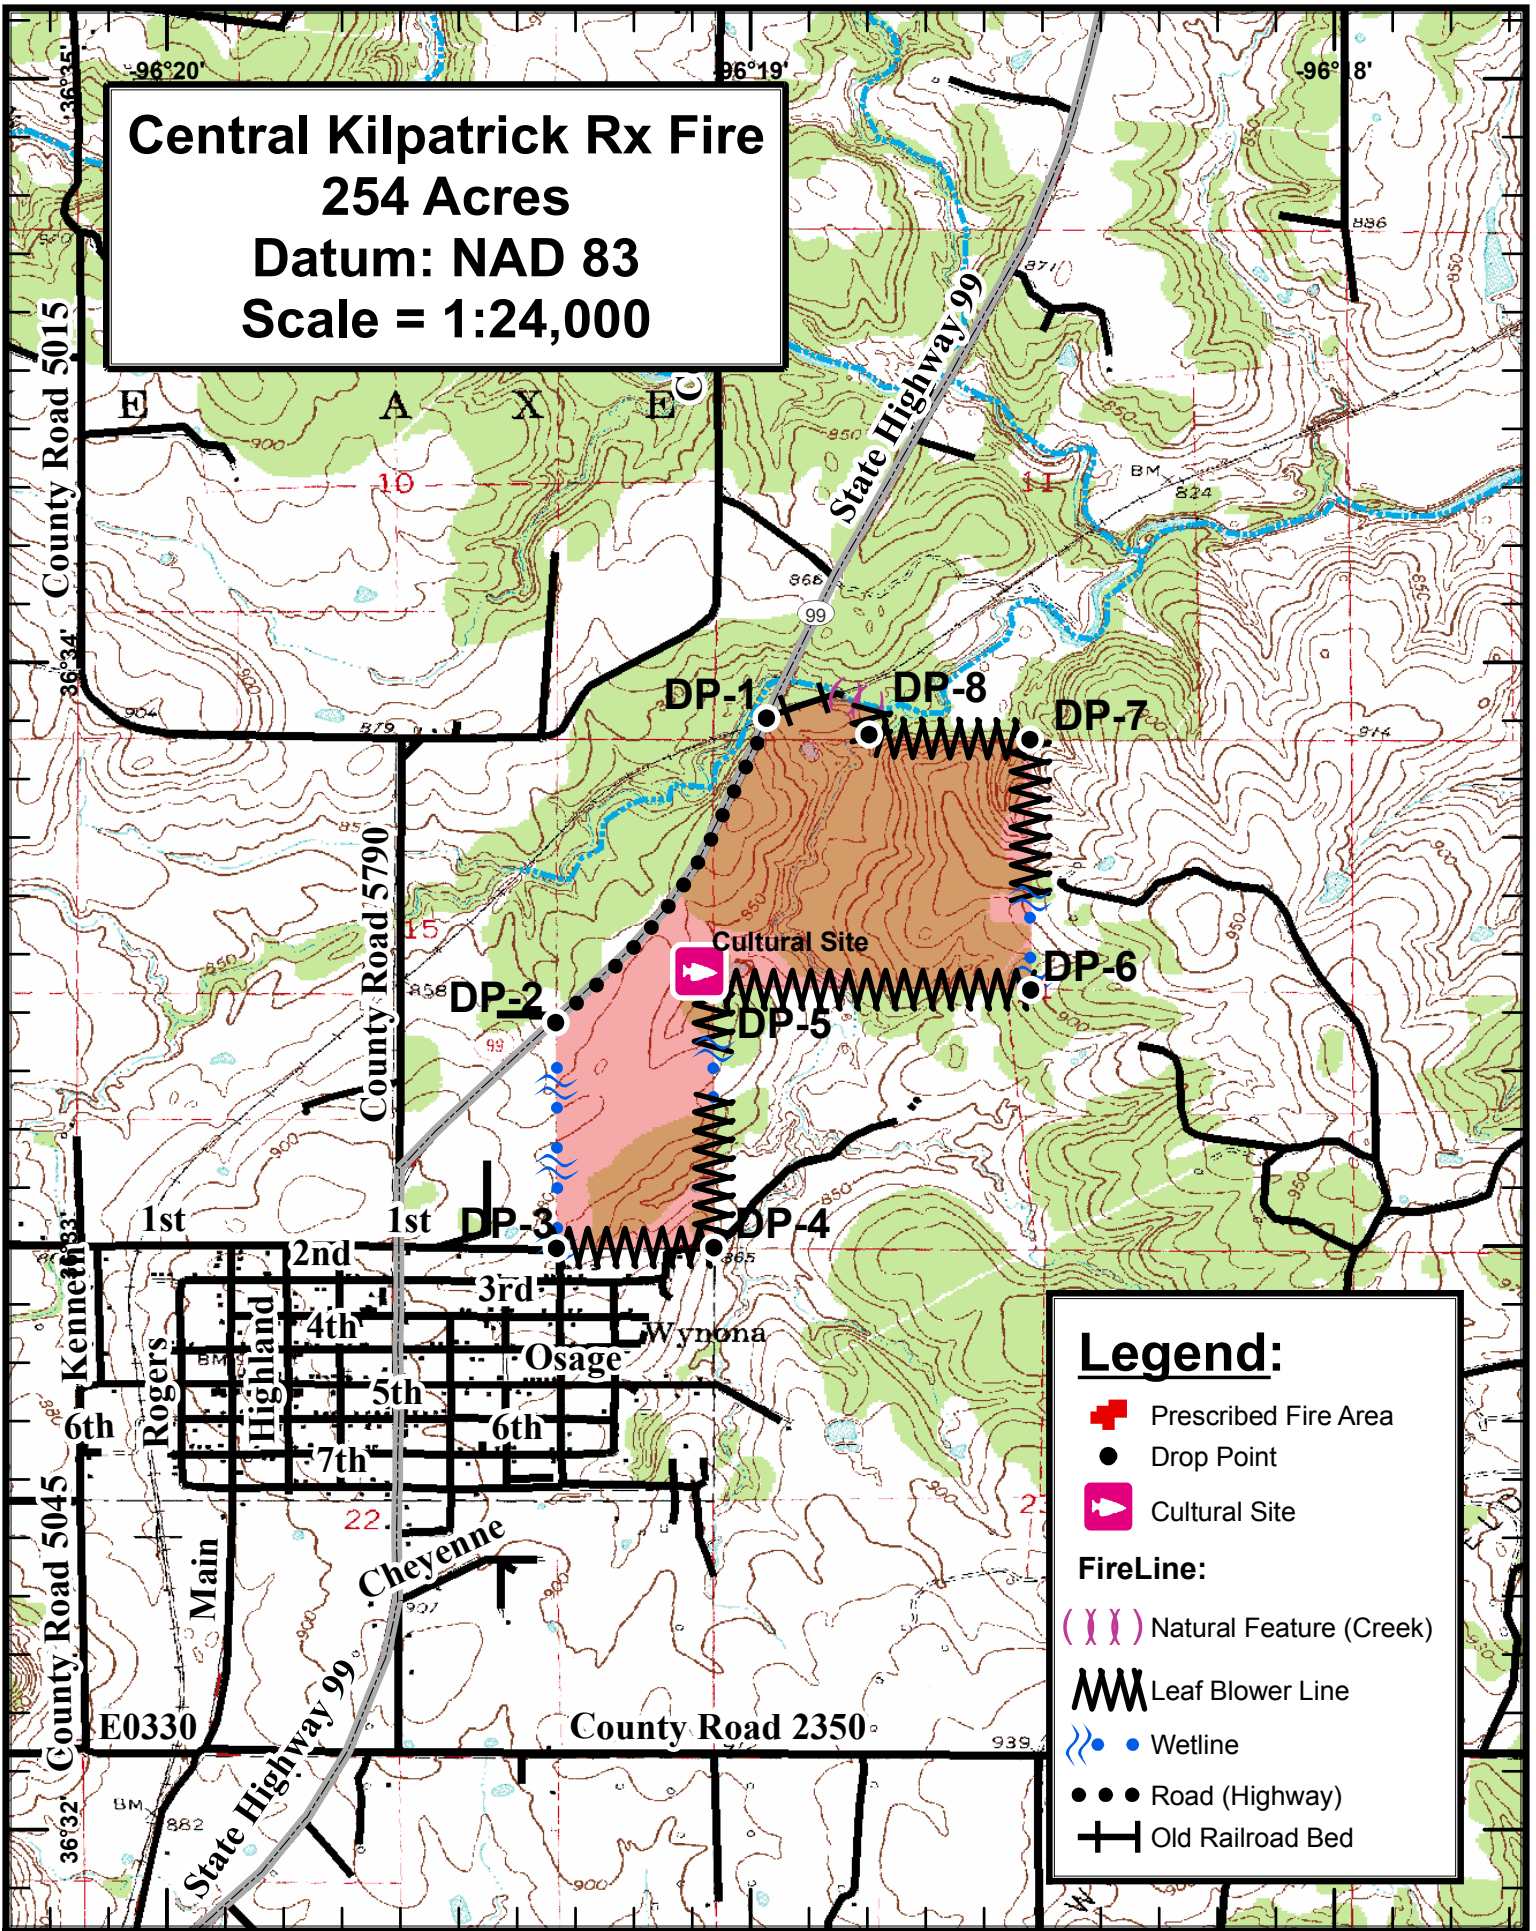

Central Kilpatrick Rx Fire
254 Acres
Datum: NAD 83
Scale = 1:24,000

Legend:

- Prescribed Fire Area
- Drop Point
- Cultural Site
- FireLine:**
- Natural Feature (Creek)
- Leaf Blower Line
- Wetline
- Road (Highway)
- Old Railroad Bed