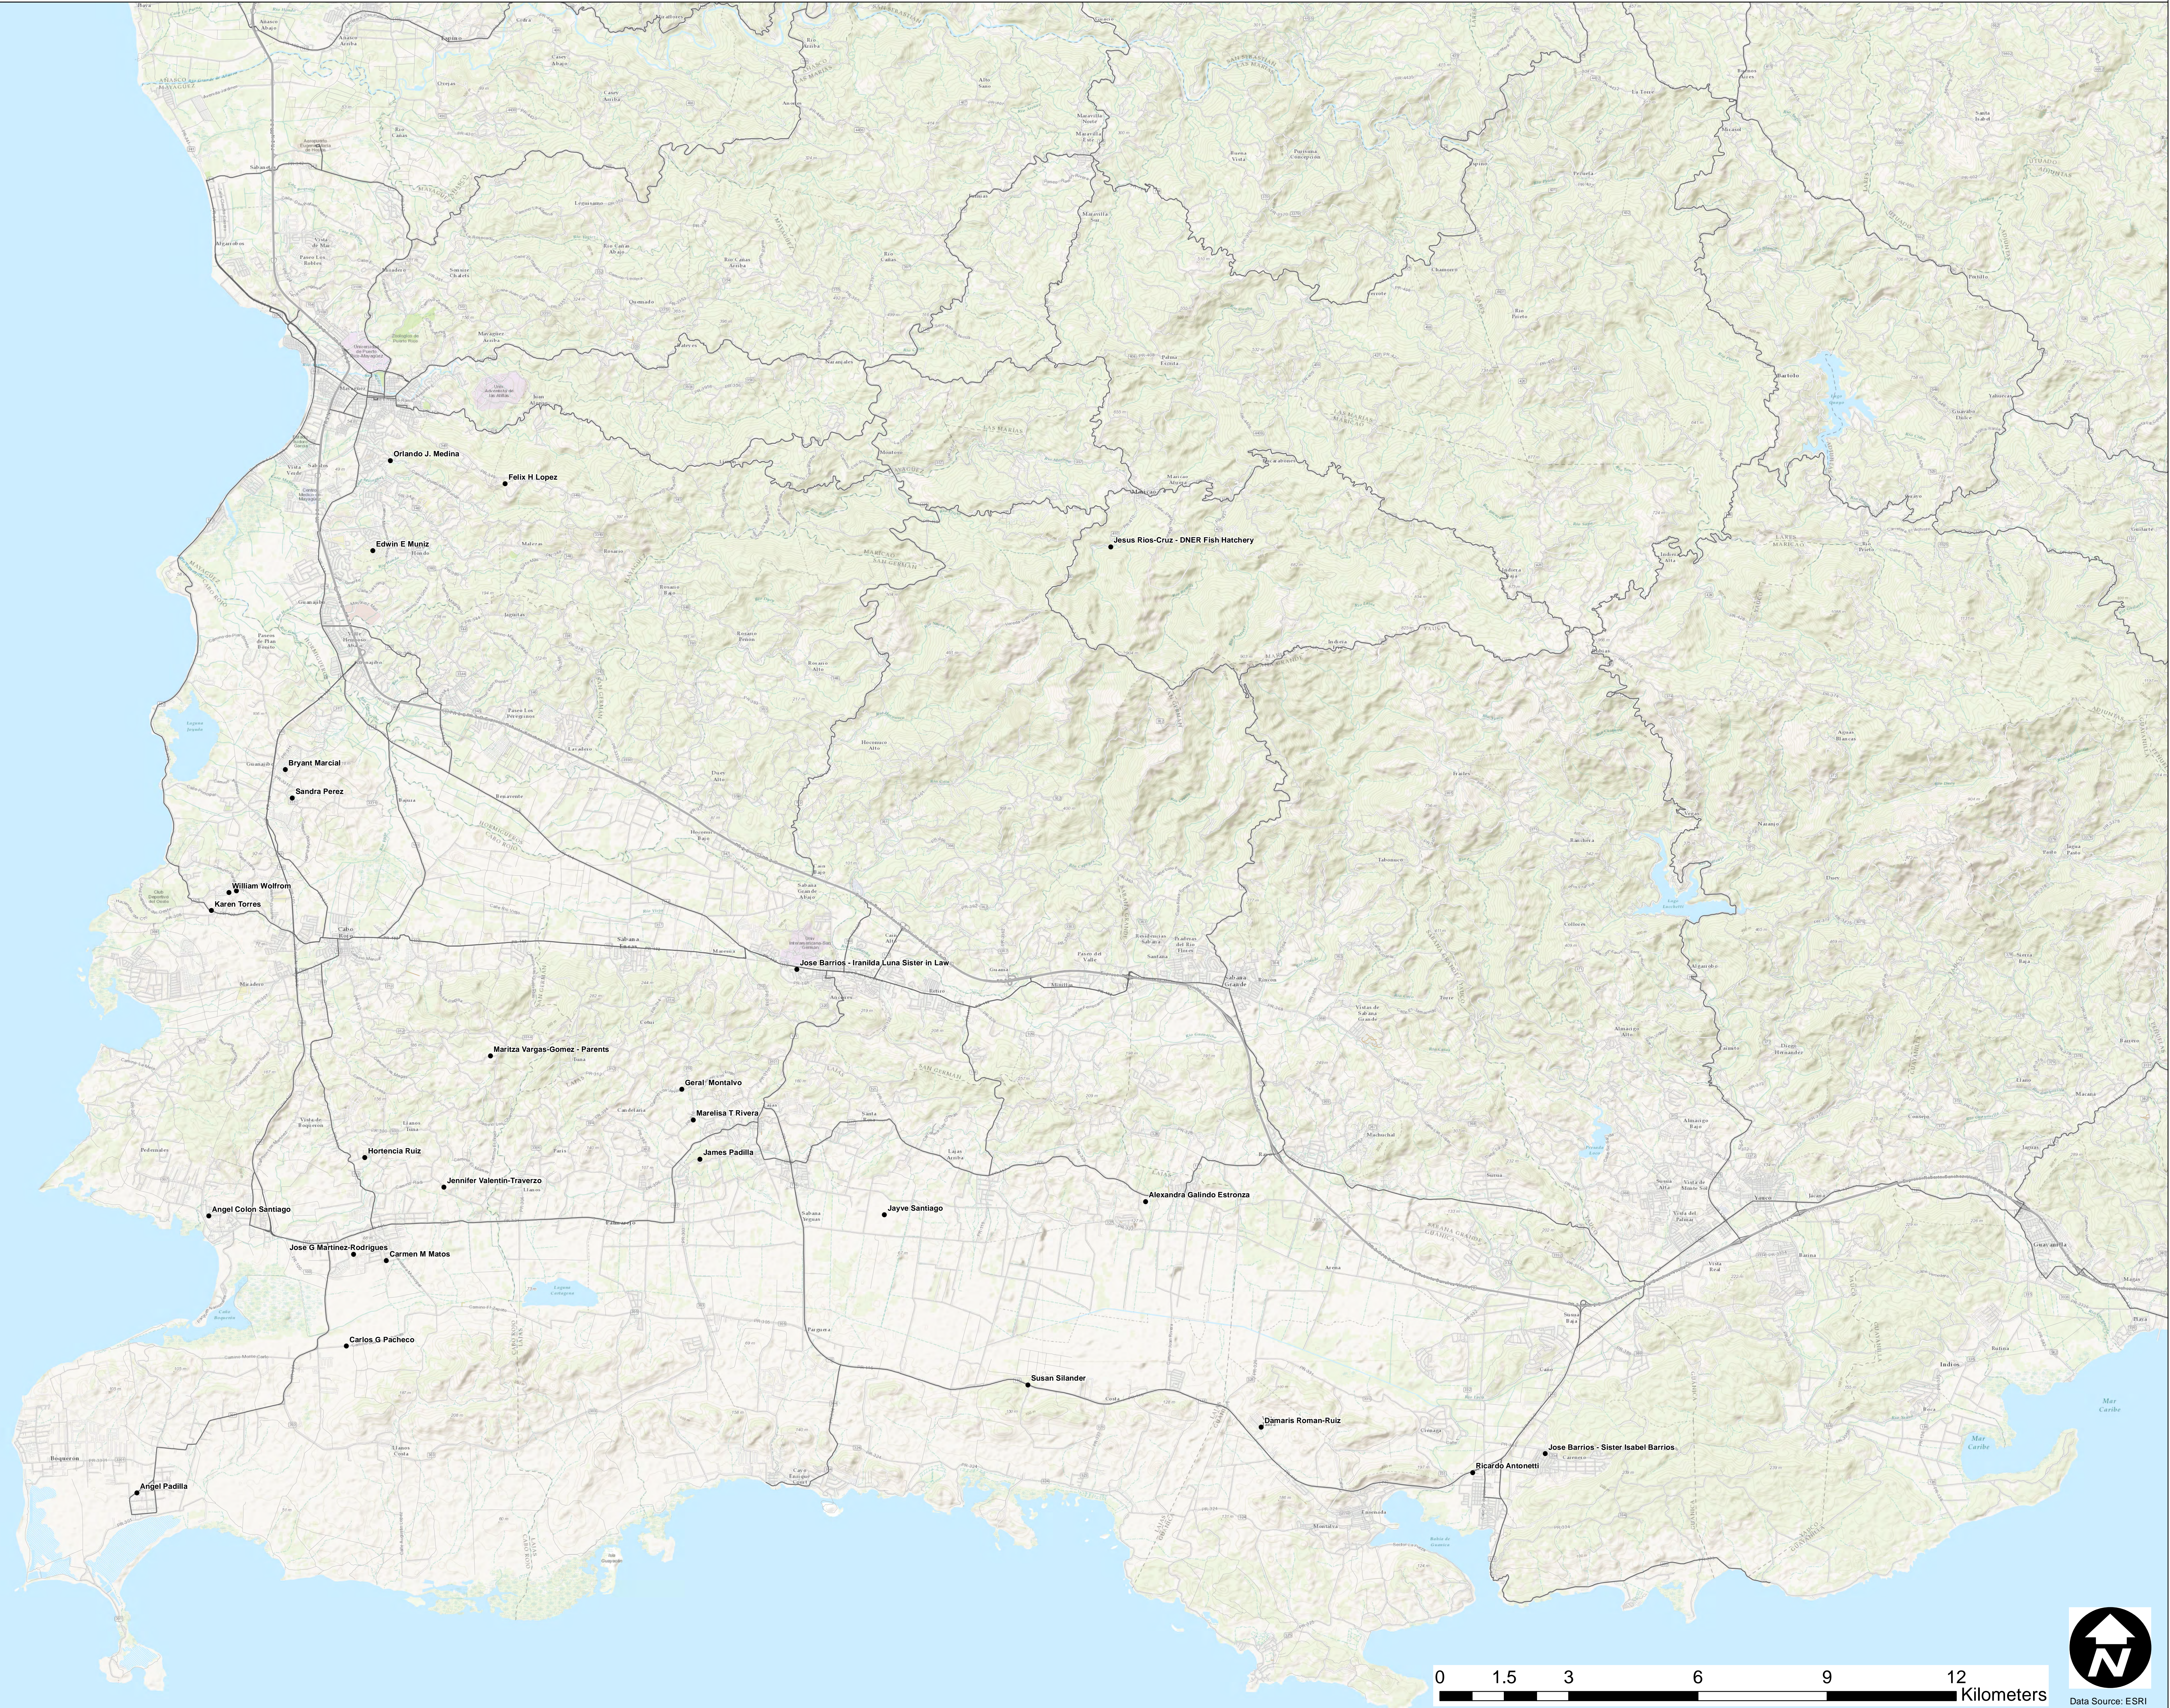

# USFWS R4 Hurricane Maria Response Puerto Rico Mainland Employee Residences (2 of 6)

Data Source: ESRI