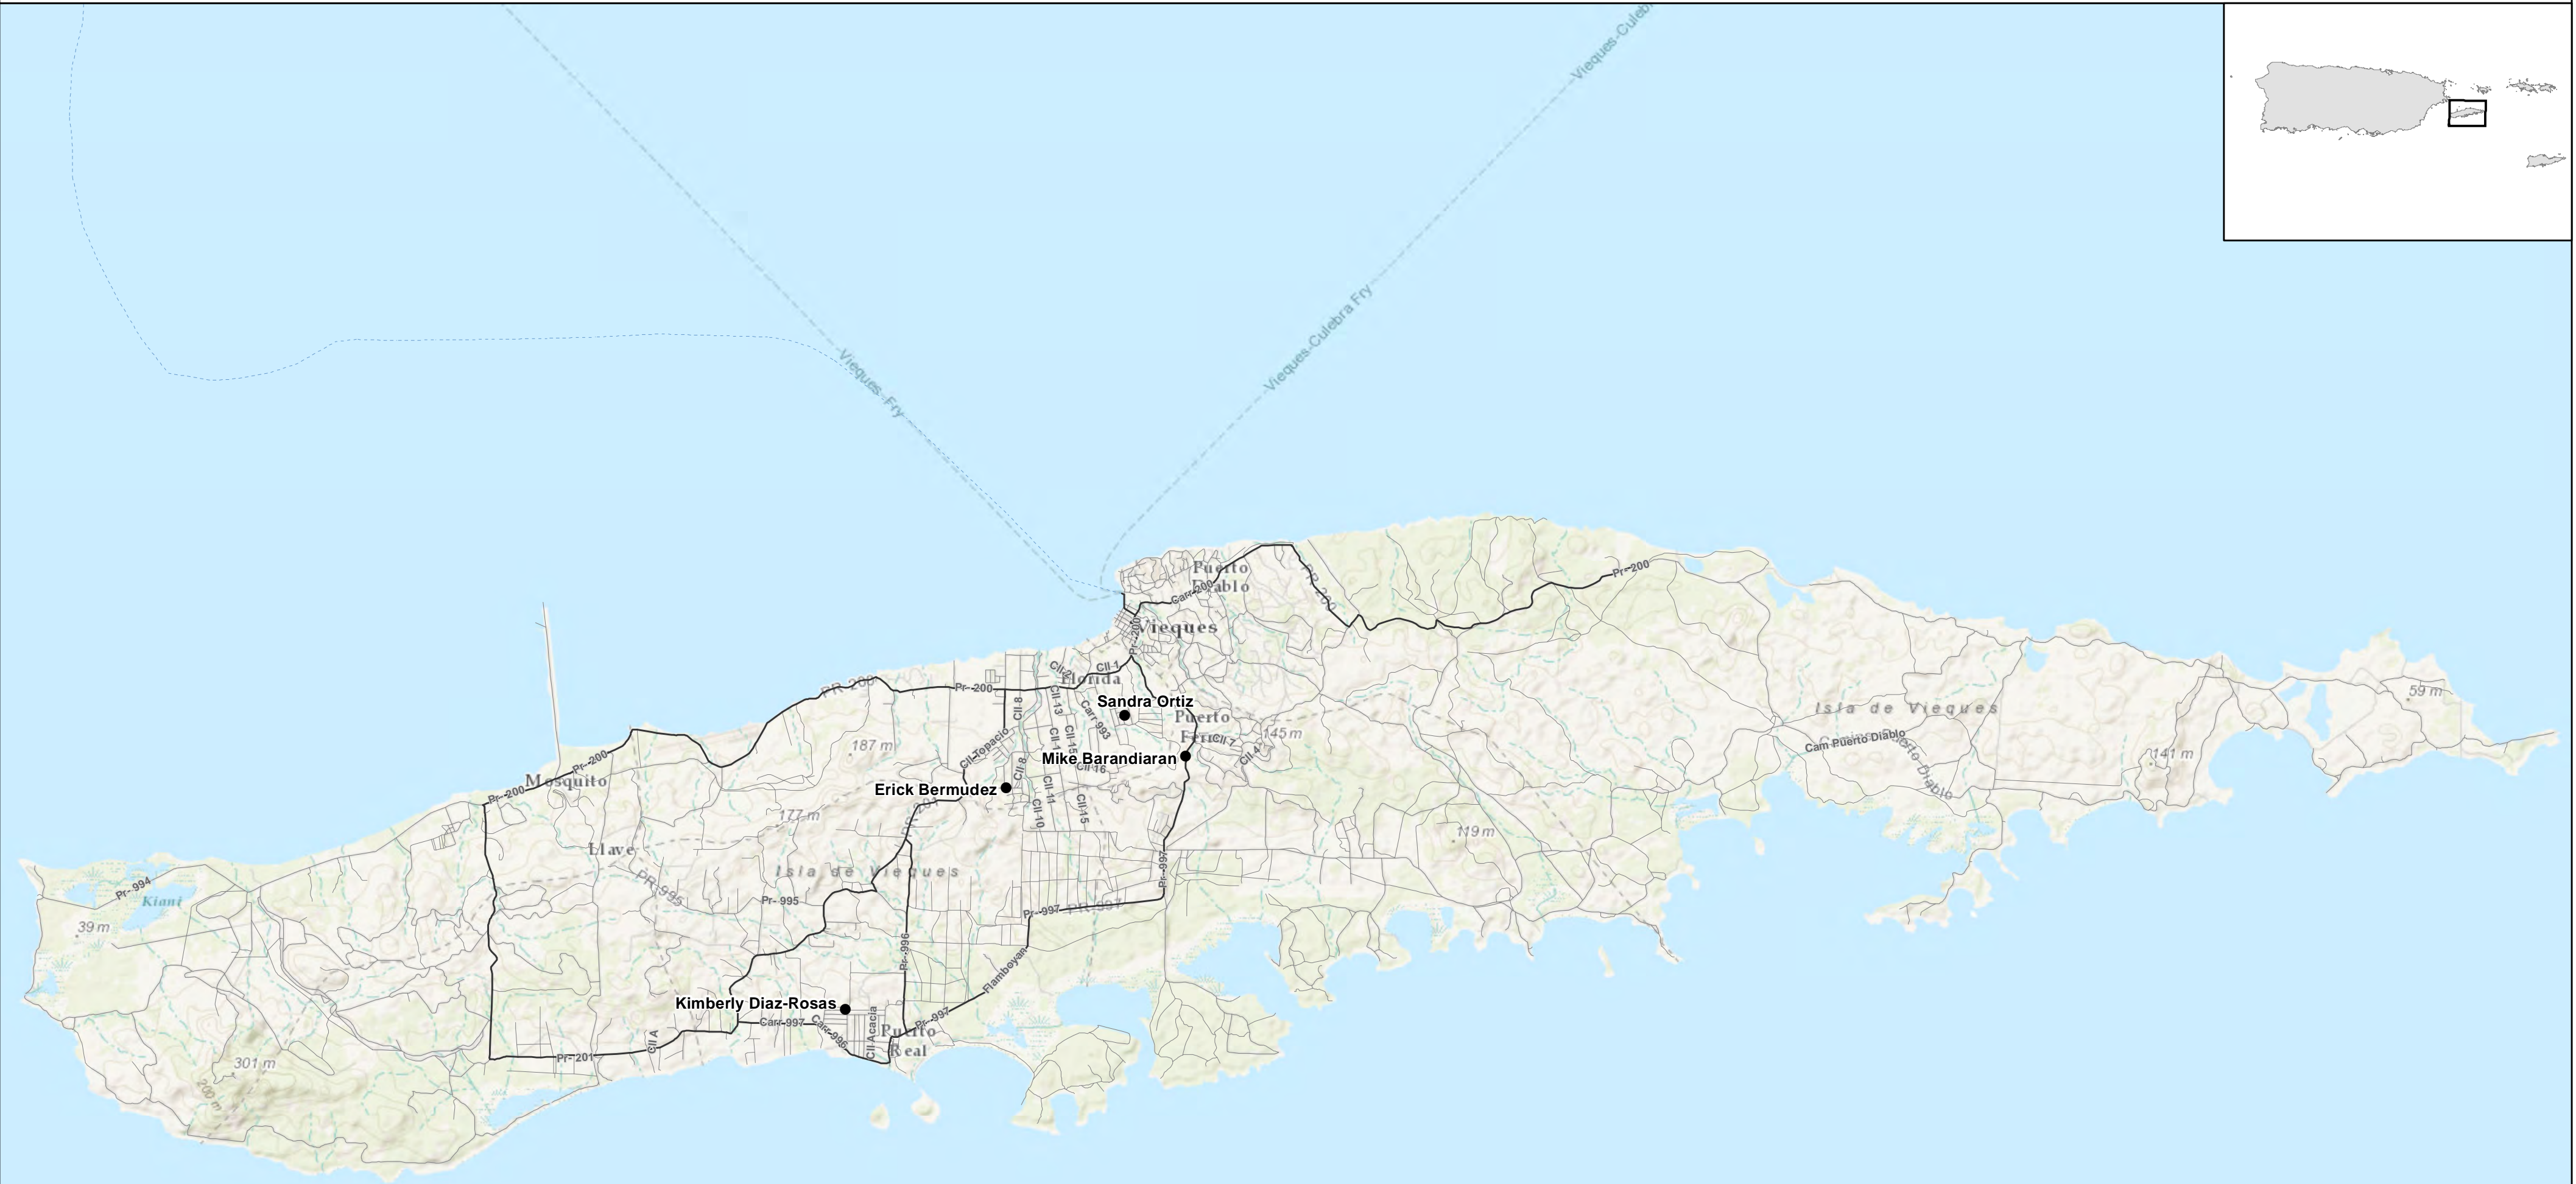

USFWS R4 Hurricane Maria Response

Vieques Employee Residences

Data Source: ESRI