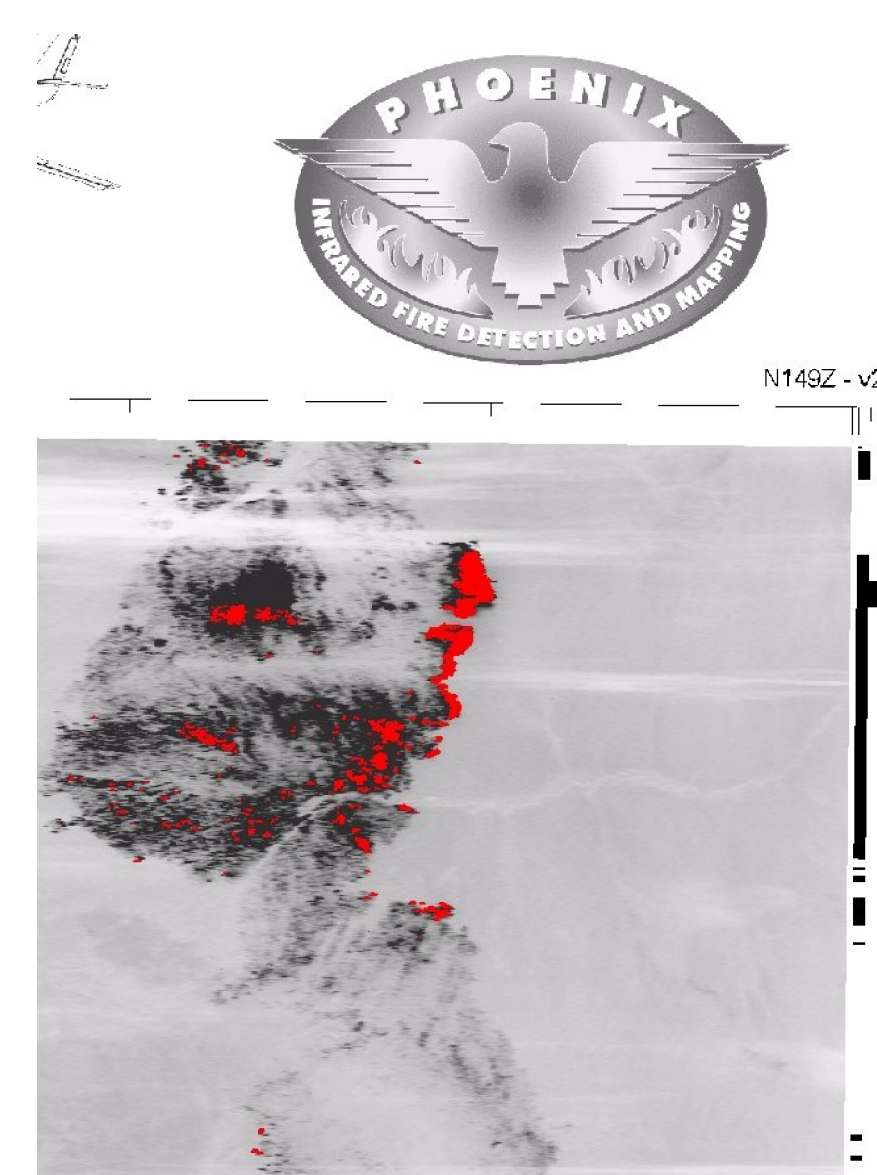

Ⓩ Safety Zone (suggested)

⌘ Escape Route (suggested)

⌘ Explosive Line (suggested)

⌘ Hand Line

▣ Incident Command Post

Ⓢ Camp

Ⓢ Spot Fire

⌘ Uncontrolled Fire Edge

Ⓟ Incident Base

● Hot Spot

⌘ Heat Line (IRIN)

Ⓟ Water Source

⊗ Fire Origin

Ⓜ IR Downlink

⌘ Division break

⌘ Branch break