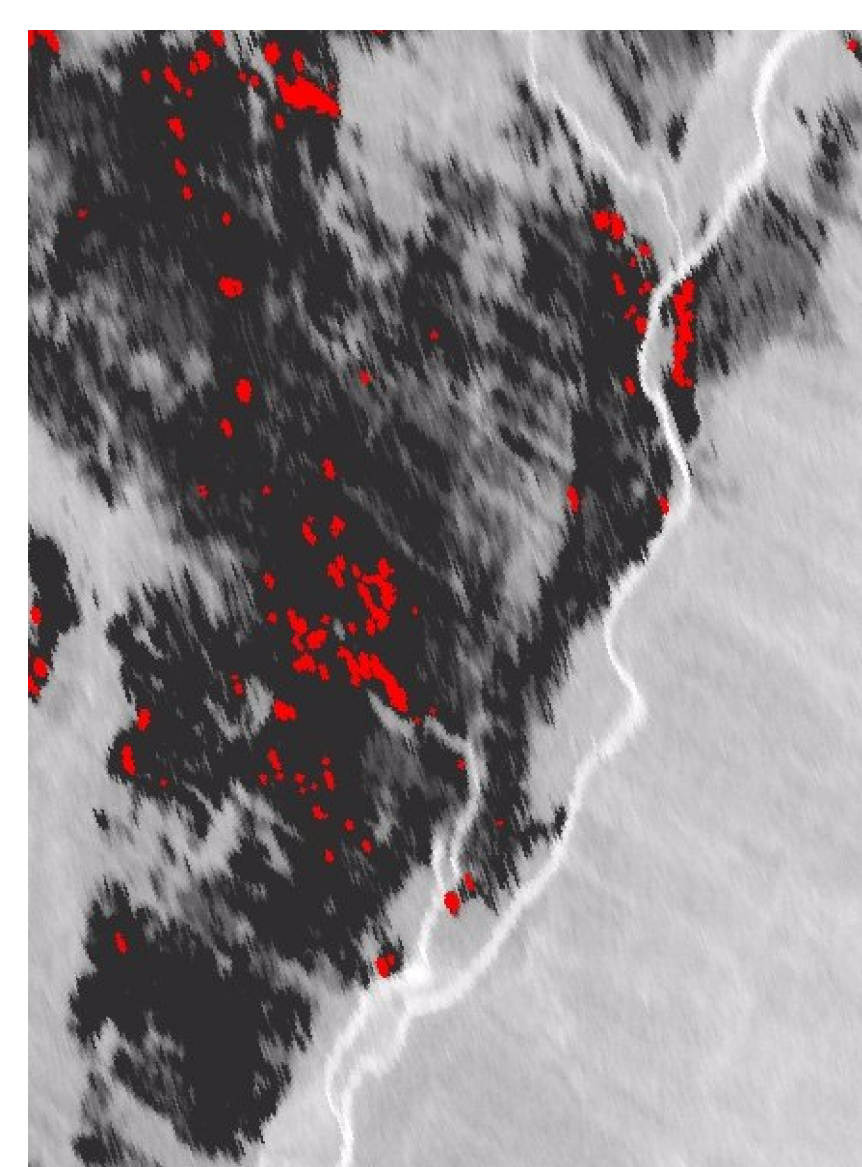

● Drop Point
DP-35

● Helispot

⊗ Mobile Weather Unit

Ⓡ Repeater

Ⓢ Staging Area

Ⓜ Helibase

⌘ Completed Dozer Line

⌘ Completed Line

Ⓩ Safety Zone (suggested)

⌘ Escape Route (suggested)

⌘ Explosive Line (suggested)

⌘ Hand Line

▣ Incident Command Post

Ⓢ Camp

Ⓢ Spot Fire

⌘ Uncontrolled Fire Edge

Ⓟ Incident Base

● Hot Spot

⌘ Heat Line (IRIN)

Ⓟ Water Source

⊗ Fire Origin

Ⓜ IR Downlink

⌘ Division break

⌘ Branch break