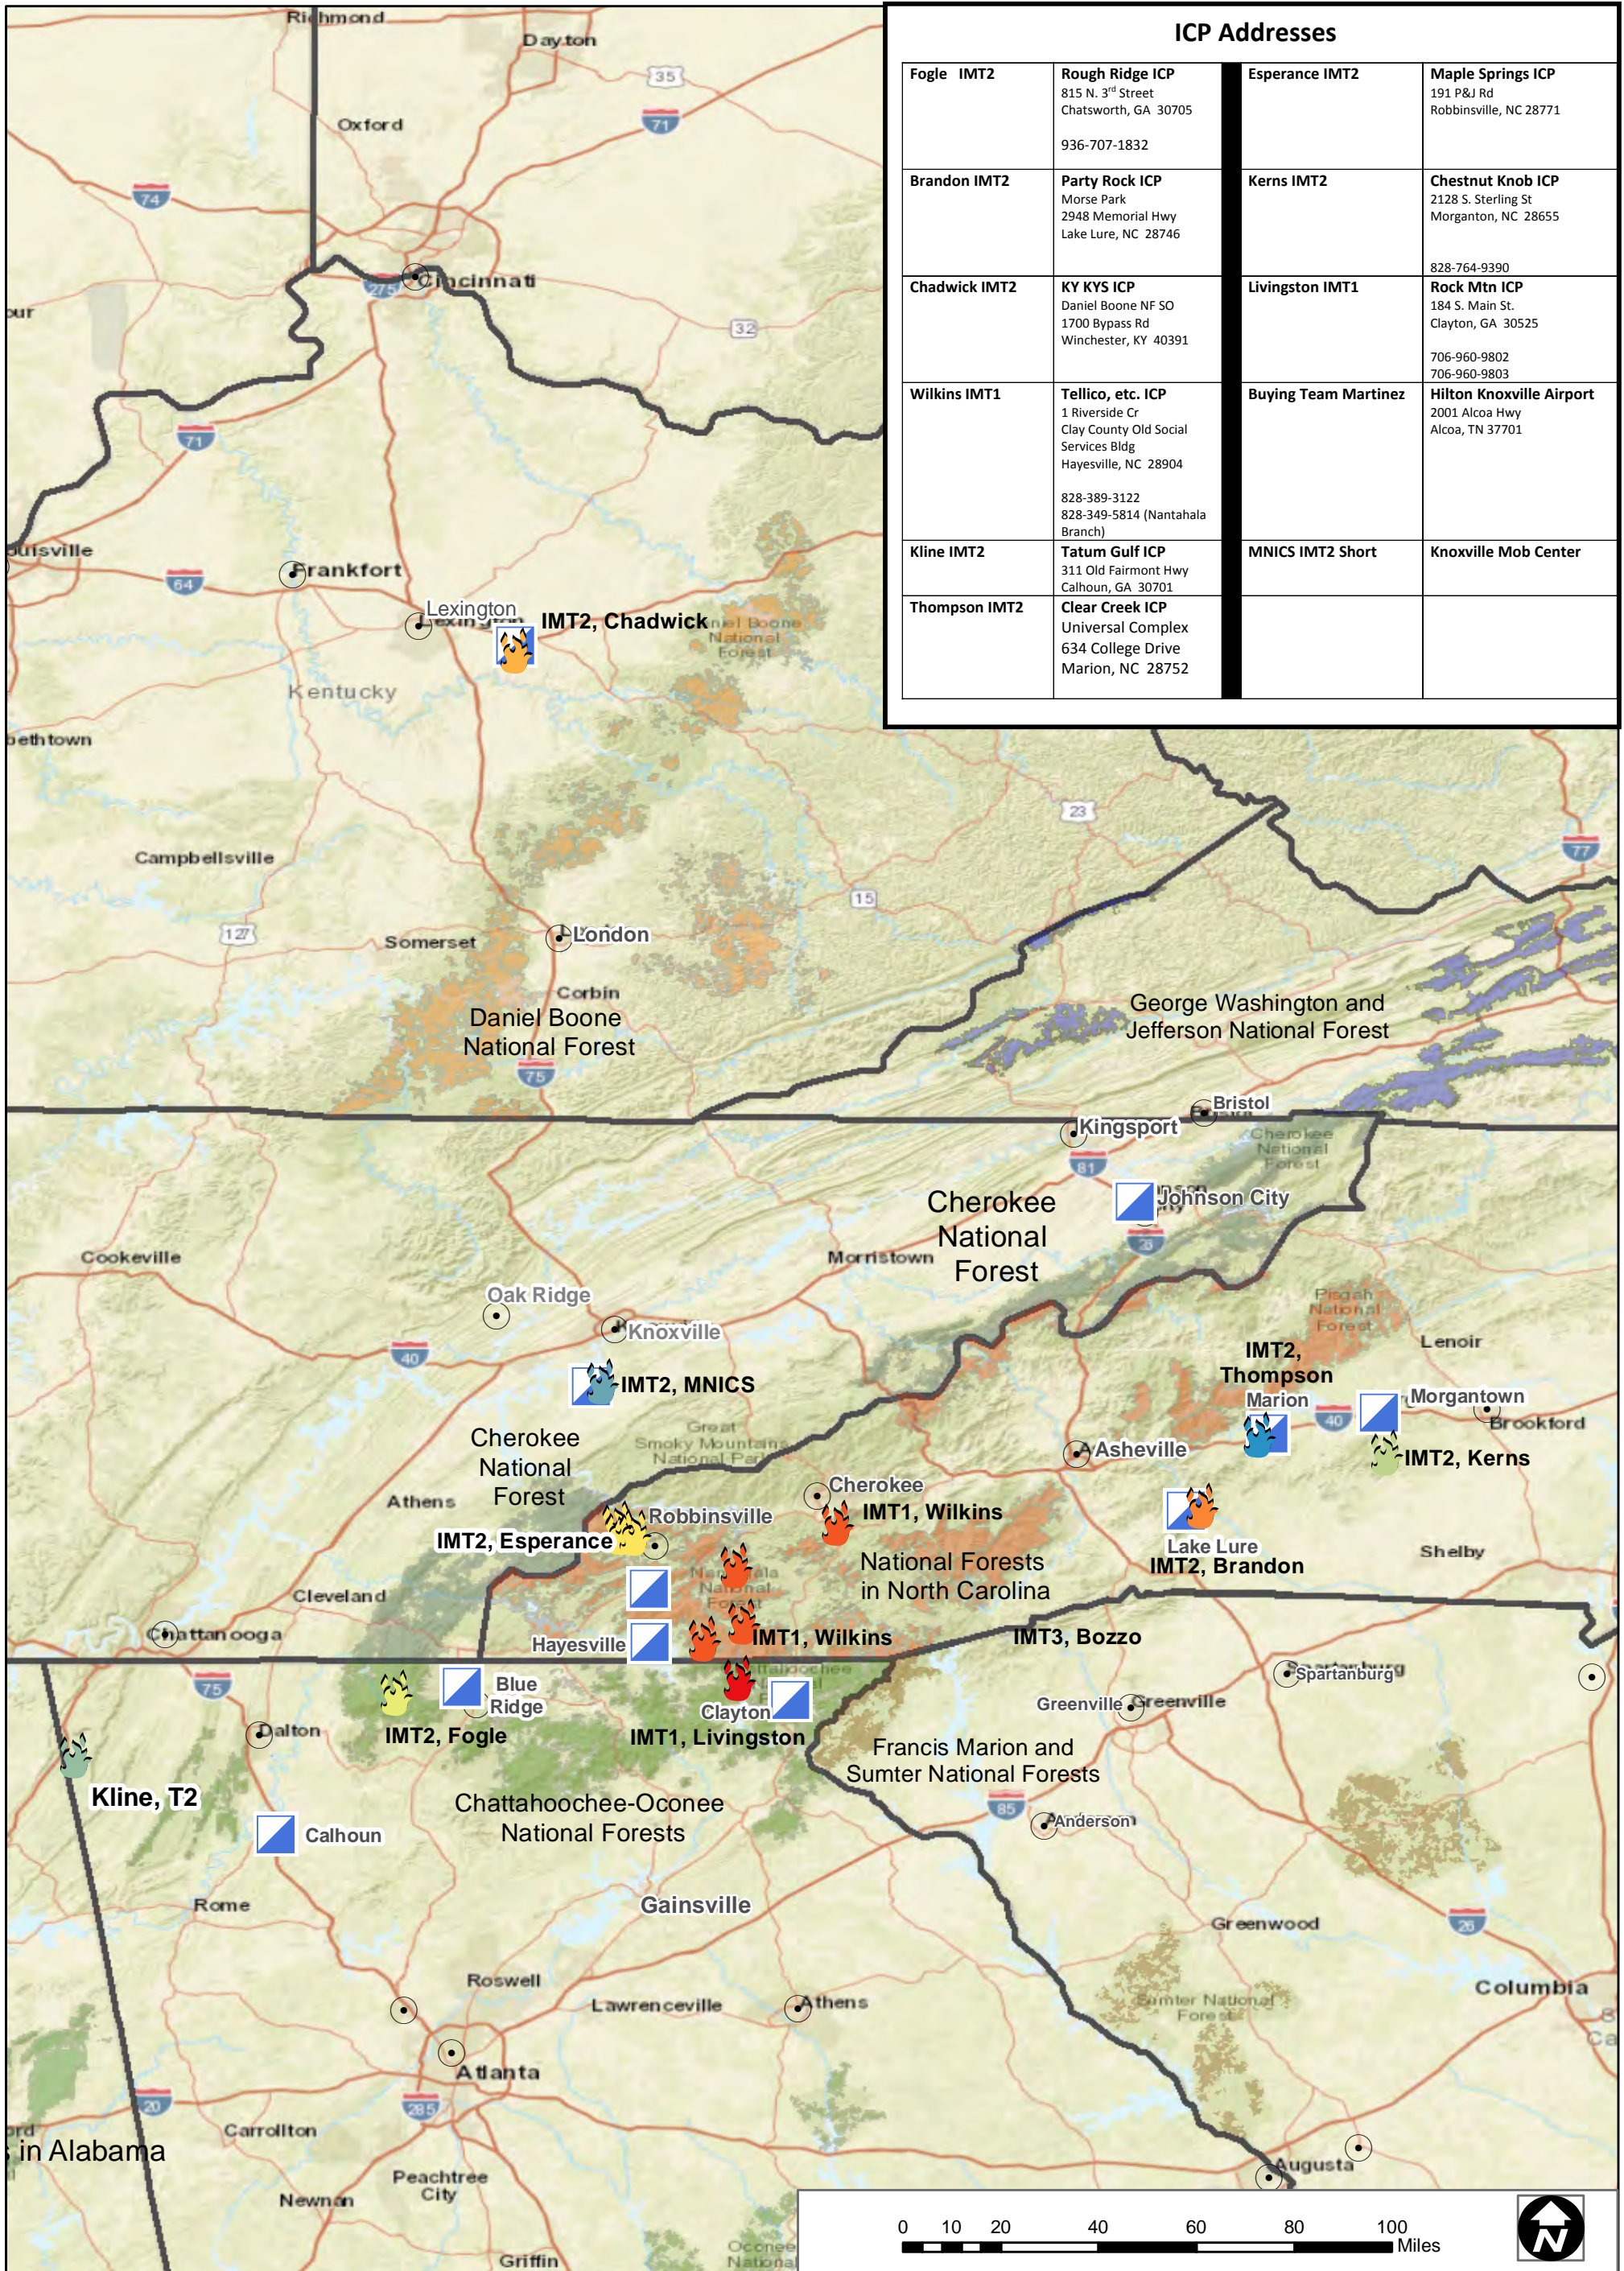

# Fall Fire Support 2016

Date: 11/21/2016

Fogle IMT2	Rough Ridge ICP 815 N. 3 <sup>rd</sup> Street Chatsworth, GA 30705 936-707-1832	Esperance IMT2	Maple Springs ICP 191 P&J Rd Robbinsville, NC 28771
Brandon IMT2	Party Rock ICP Morse Park 2948 Memorial Hwy Lake Lure, NC 28746	Kerns IMT2	Chestnut Knob ICP 2128 S. Sterling St Morganton, NC 28655 828-764-9390
Chadwick IMT2	KY KYS ICP Daniel Boone NF SO 1700 Bypass Rd Winchester, KY 40391	Livingston IMT1	Rock Mtn ICP 184 S. Main St. Clayton, GA 30525 706-960-9802 706-960-9803
Wilkins IMT1	Tellico, etc. ICP 1 Riverside Cr Clay County Old Social Services Bldg Hayesville, NC 28904 828-389-3122 828-349-5814 (Nantahala Branch)	Buying Team Martinez	Hilton Knoxville Airport 2001 Alcoa Hwy Alcoa, TN 37701
Kline IMT2	Tatum Gulf ICP 311 Old Fairmont Hwy Calhoun, GA 30701	MNICS IMT2 Short	Knoxville Mob Center
Thompson IMT2	Clear Creek ICP Universal Complex 634 College Drive Marion, NC 28752		

- 20161121\_ICPs
- IMT1, Livingston
- IMT2, Brandon
- IMT2, Esperance
- IMT2, Kerns
- IMT2, MNICS
- IMT1, Wilkins
- IMT2, Chadwick
- IMT2, Fogle
- IMT2, Kline
- IMT2, Thompson