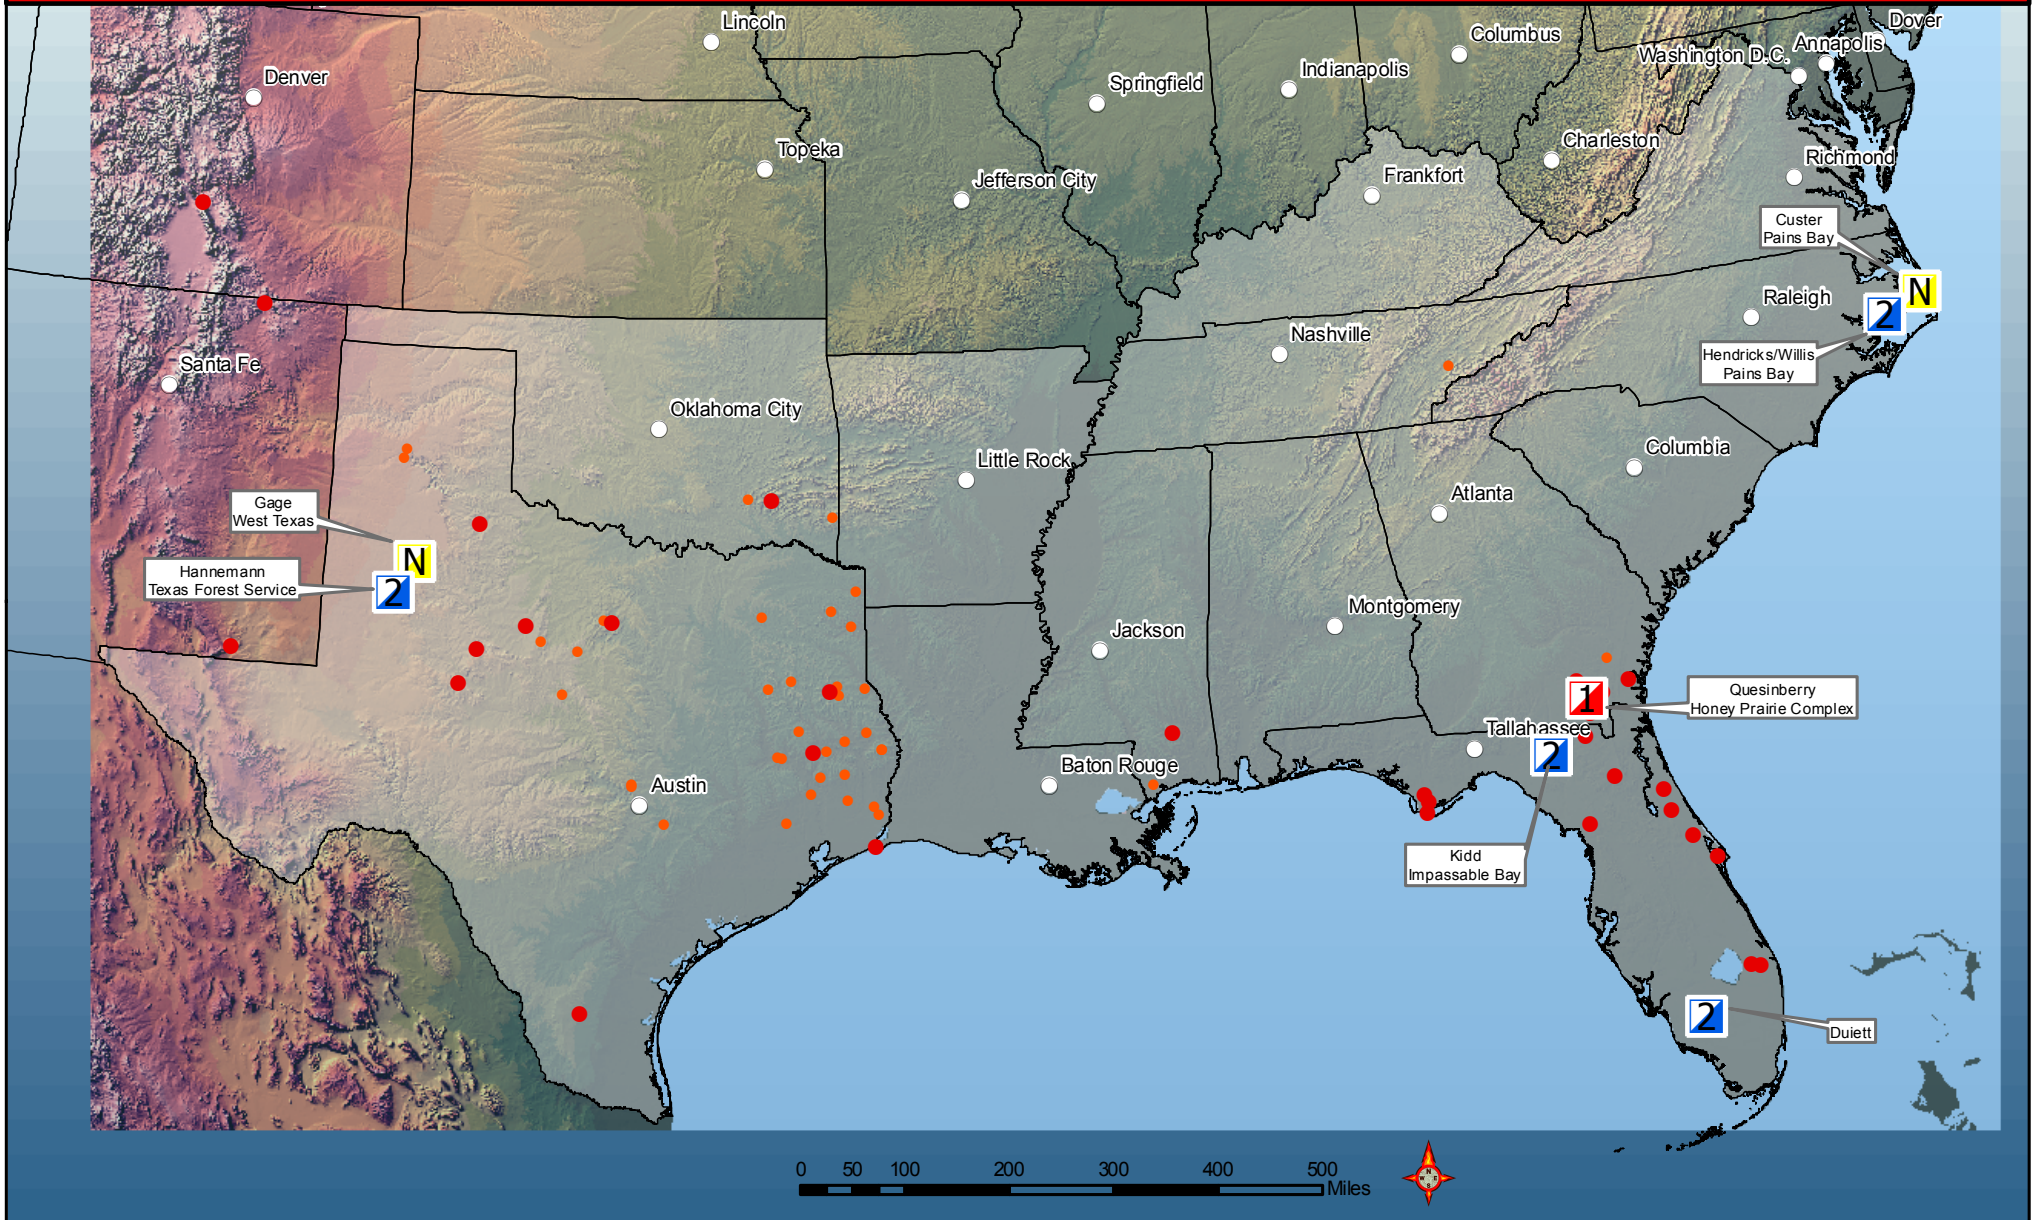

Southern Area Resource Map - IM Teams

Produced: Saturday, June 18, 2011 at 0946

1 IMT Type I

2 IMT Type II

● Current Large Fires
● Current Fire Activity

▭ Southern Area