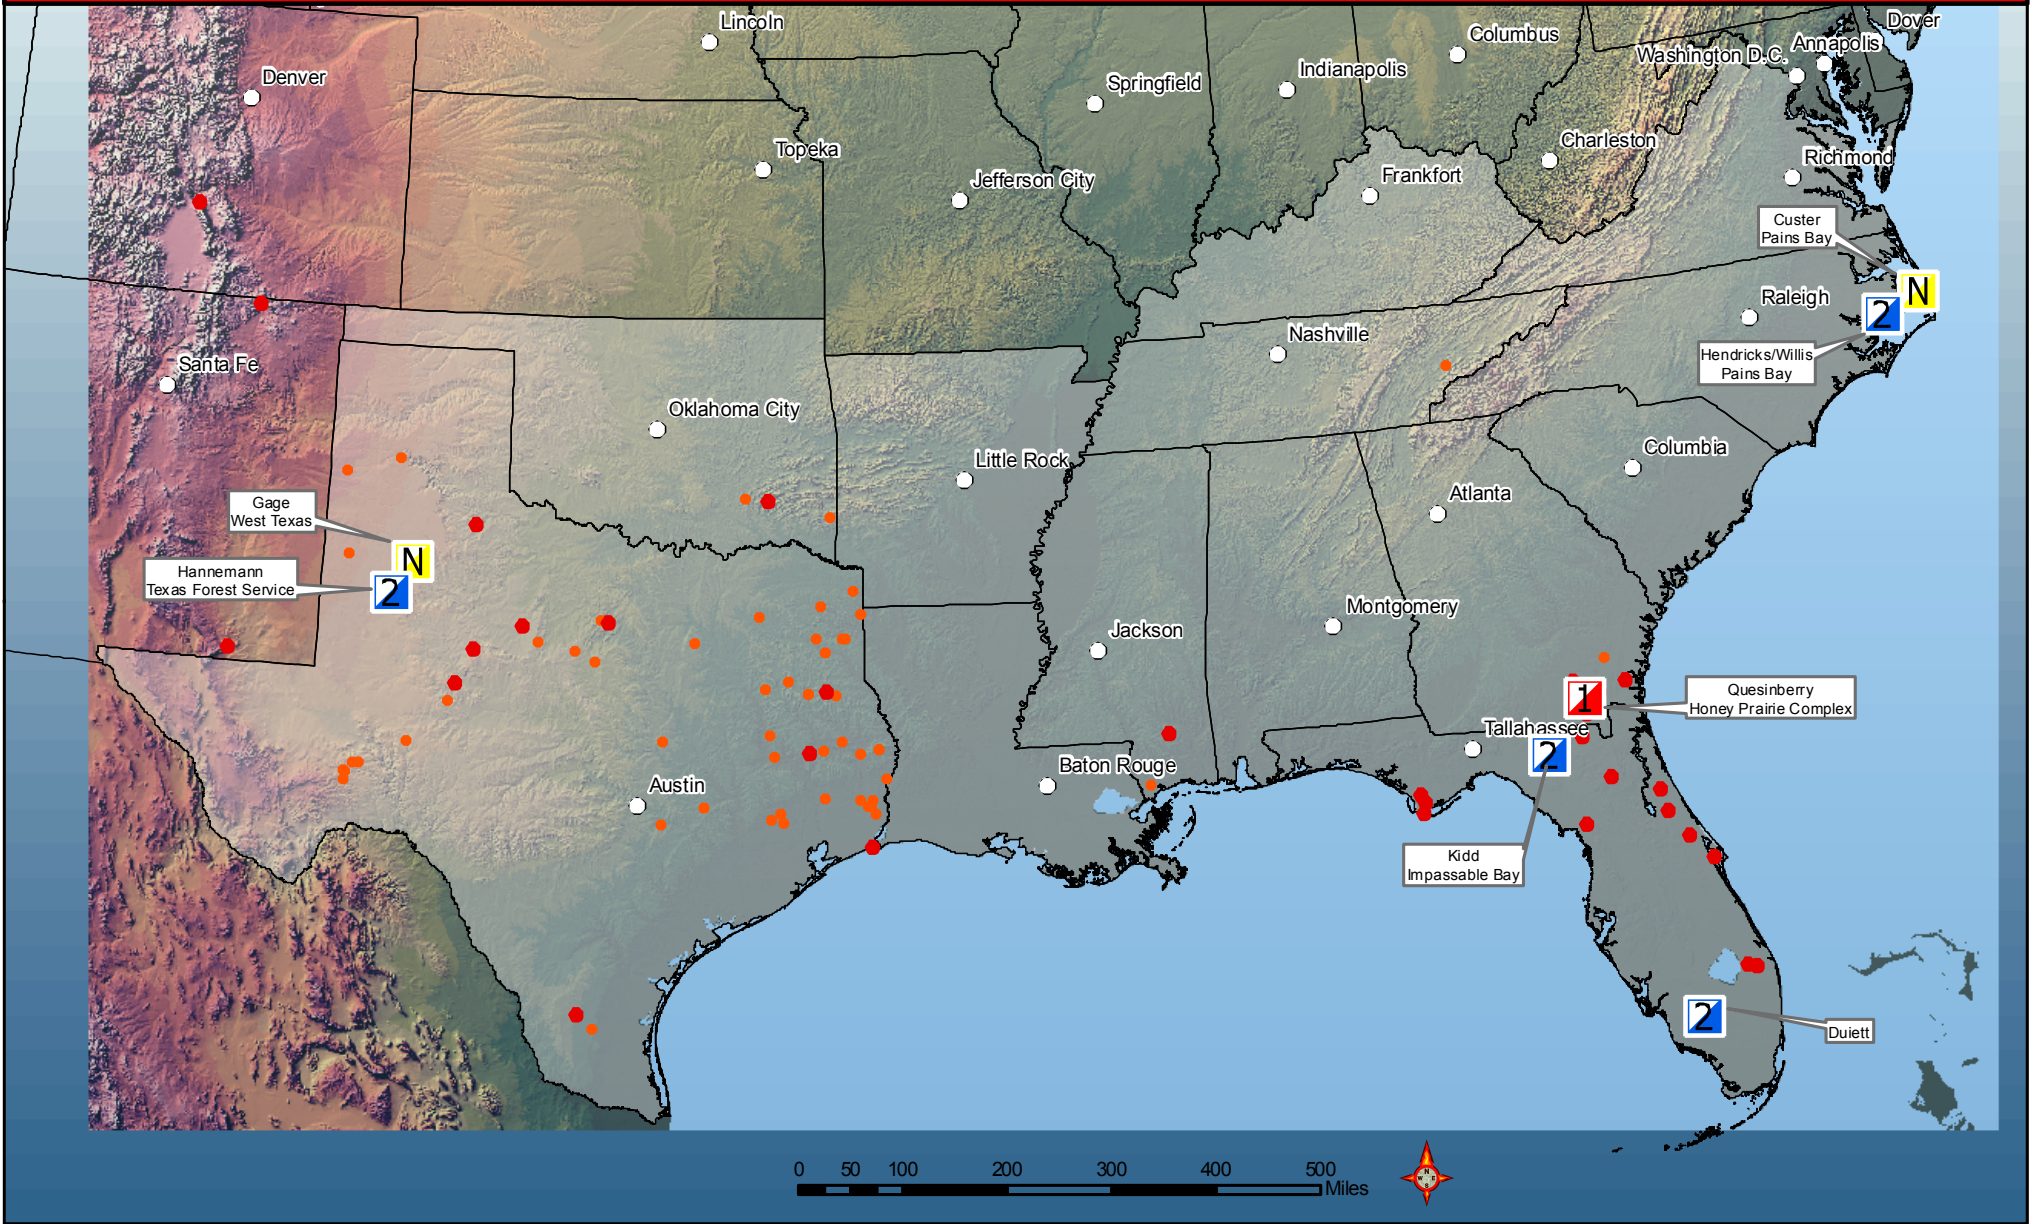

# Southern Area Resource Map - IM Teams

Produced: Sunday, June 19, 2011 at 1320

 IMT Type I

 IMT Type II

 NIMO Team

 Current Large Fires

 Current Fire Activity

 Southern Area