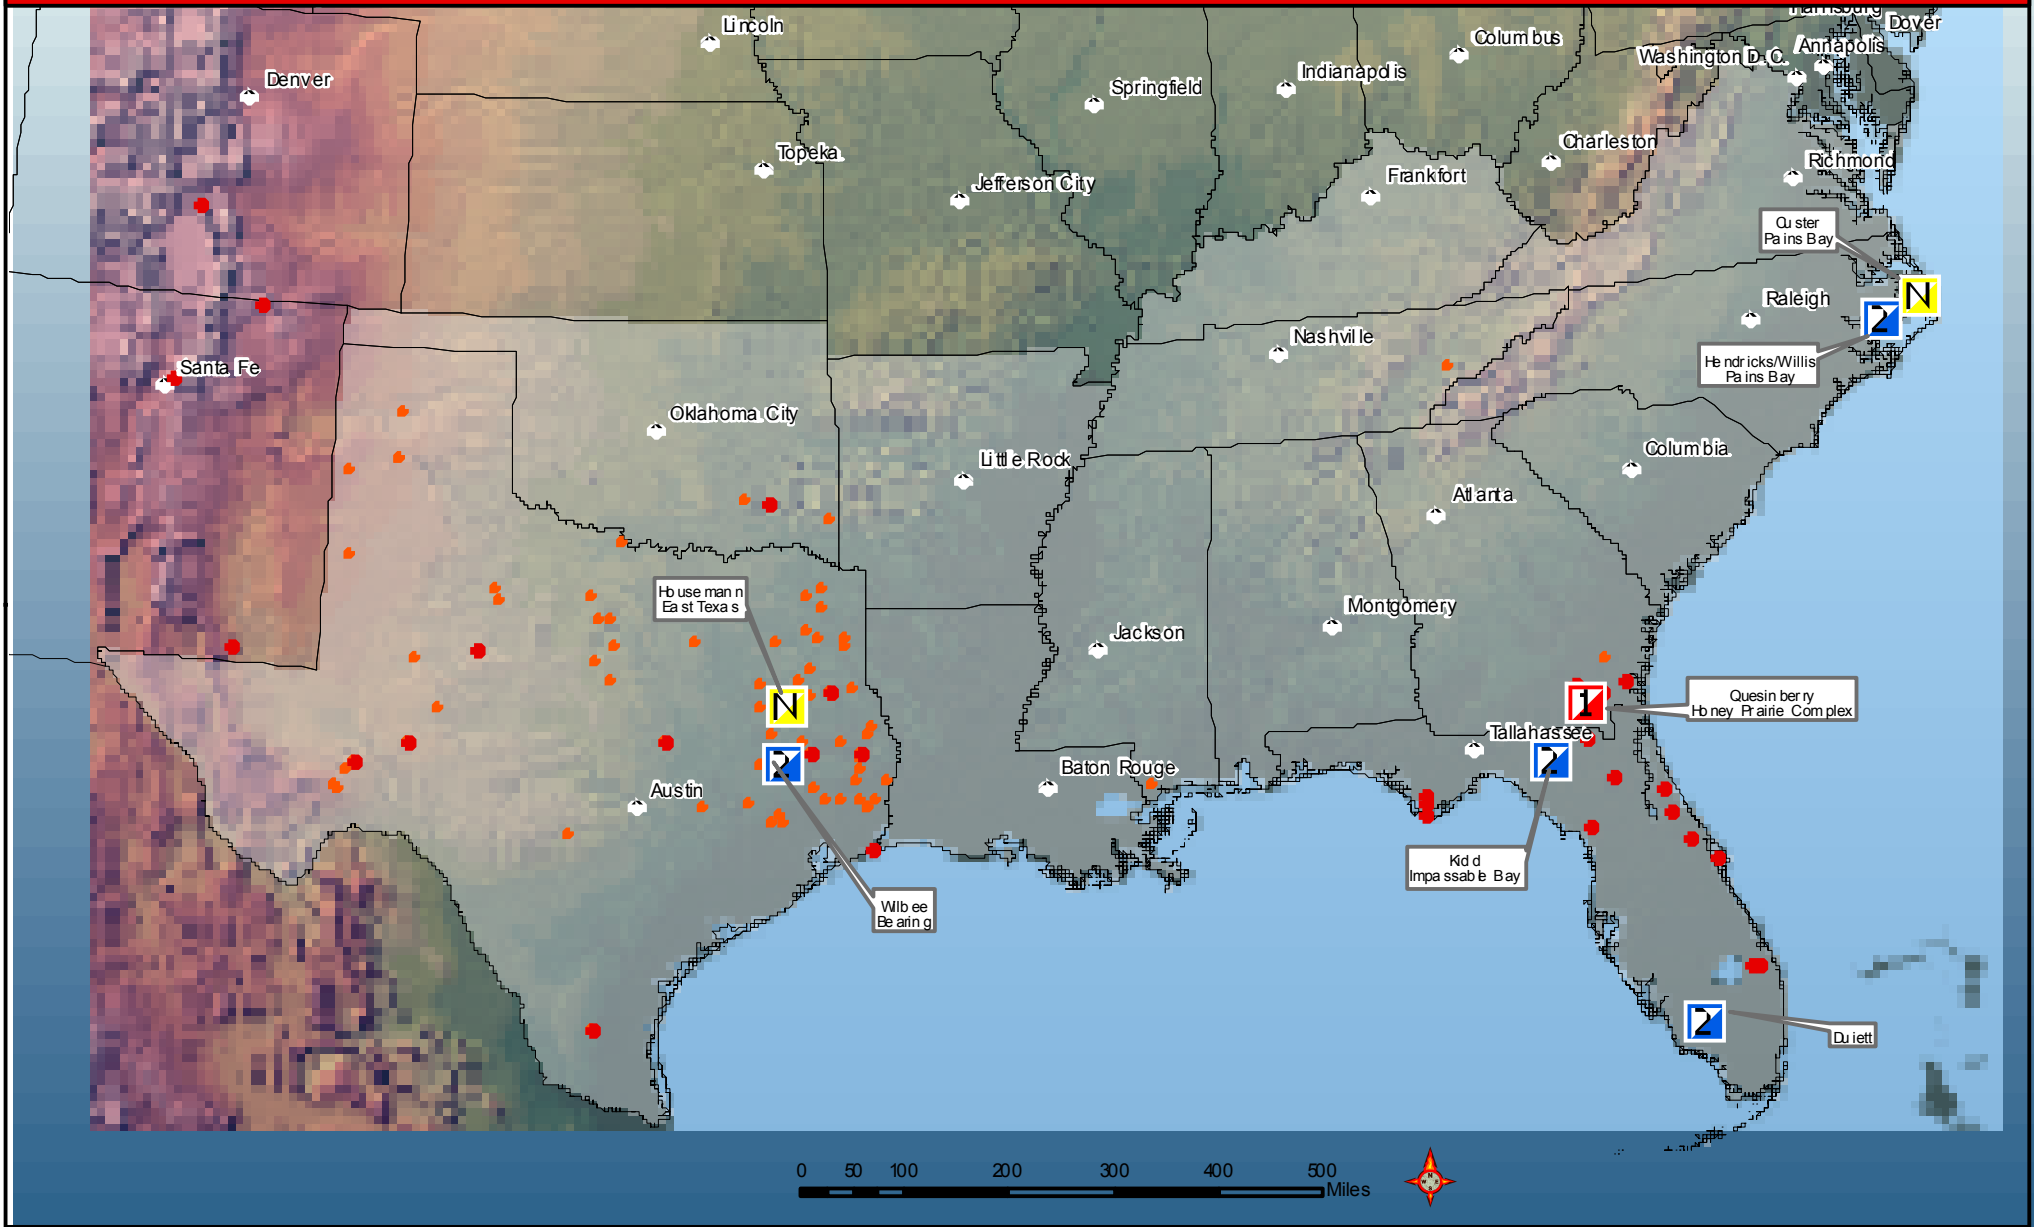

Southern Area Resource Map - IM Teams

Produced: Monday, June 20, 2011 at 11:26

 IMT Type I

 IMT Type II

 NIMO Team

 Current Large Fires

 Current Fire Activity

 Southern Area