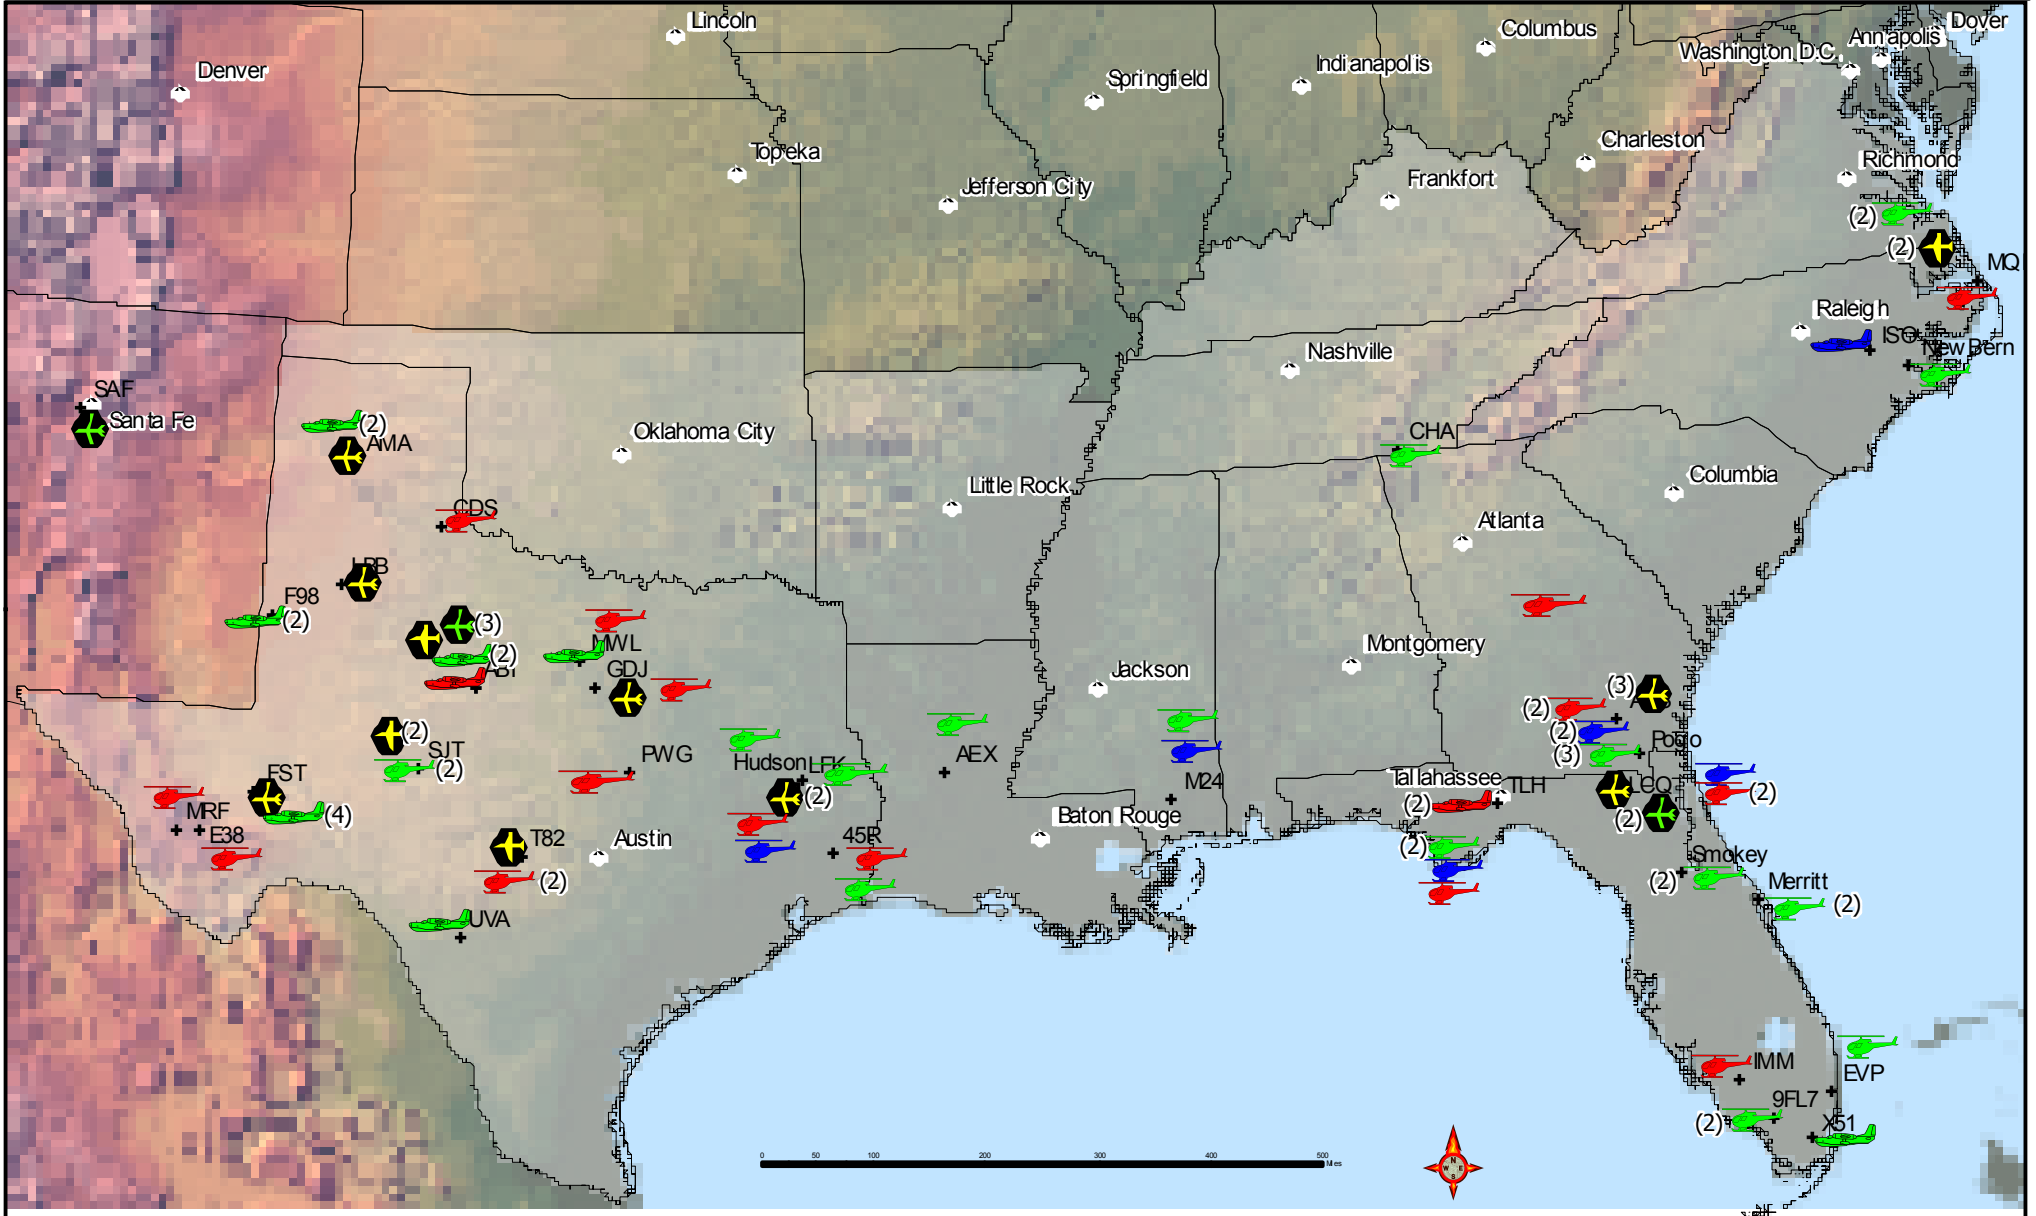

Southern Area Resource Map - Aviation

Produced: Monday, June 20, 2011 at 0840

Airtanker - Heavy

Type 3 Multi-Engine

Type 3 Single-Engine

Lead Plane/Air Attack

Fixed Wing Air Tactical

Helicopter Type I

Helicopter Type II

Helicopter Type III

(#) Number of Aircraft

Southern Area