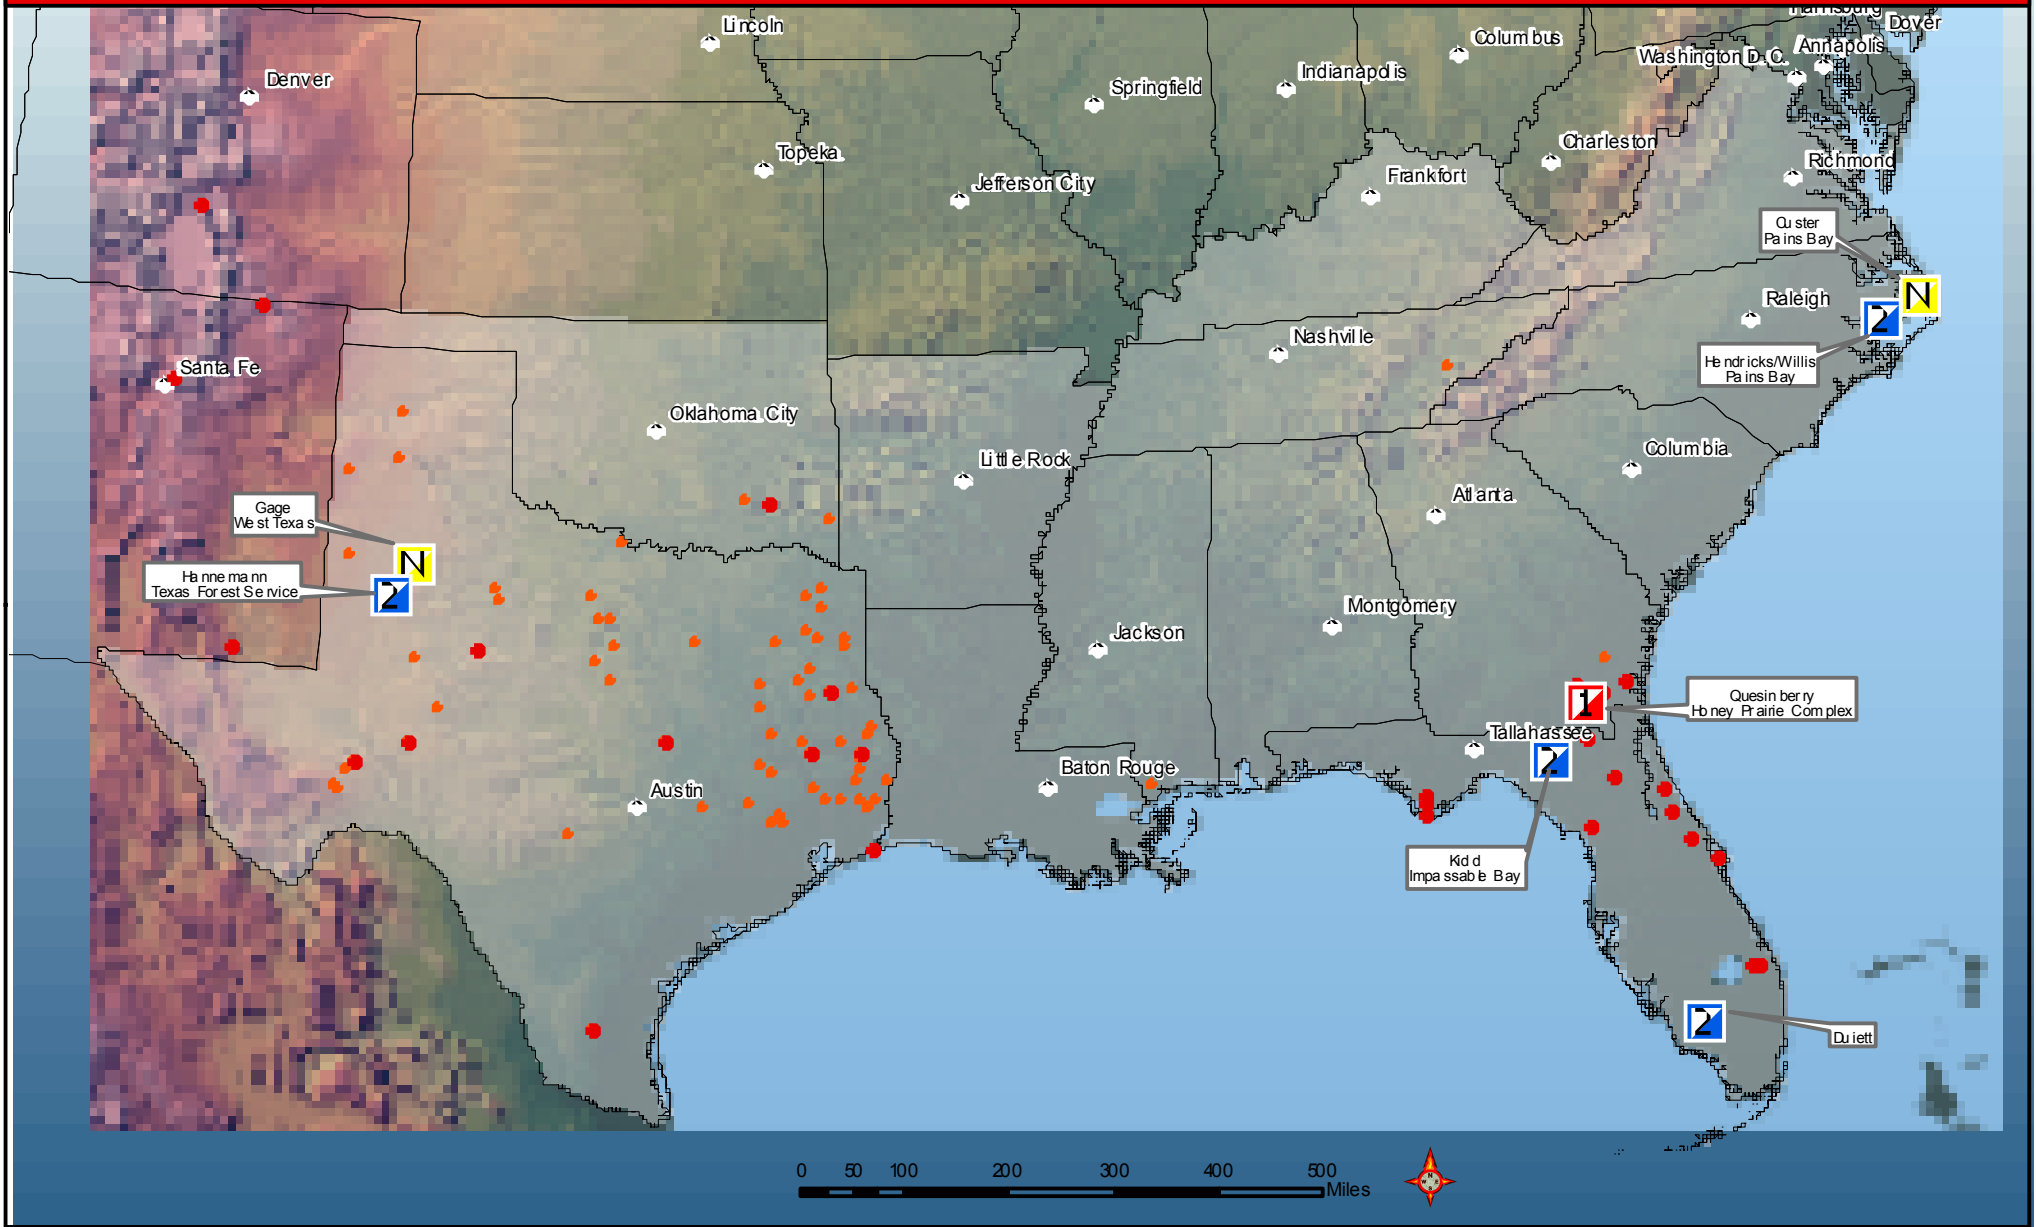

# Southern Area Resource Map - IM Teams

Produced: Monday, June 20, 2011 at 0953

 IMT Type I

 IMT Type II

 NIMO Team

 Current Large Fires

 Current Fire Activity

 Southern Area