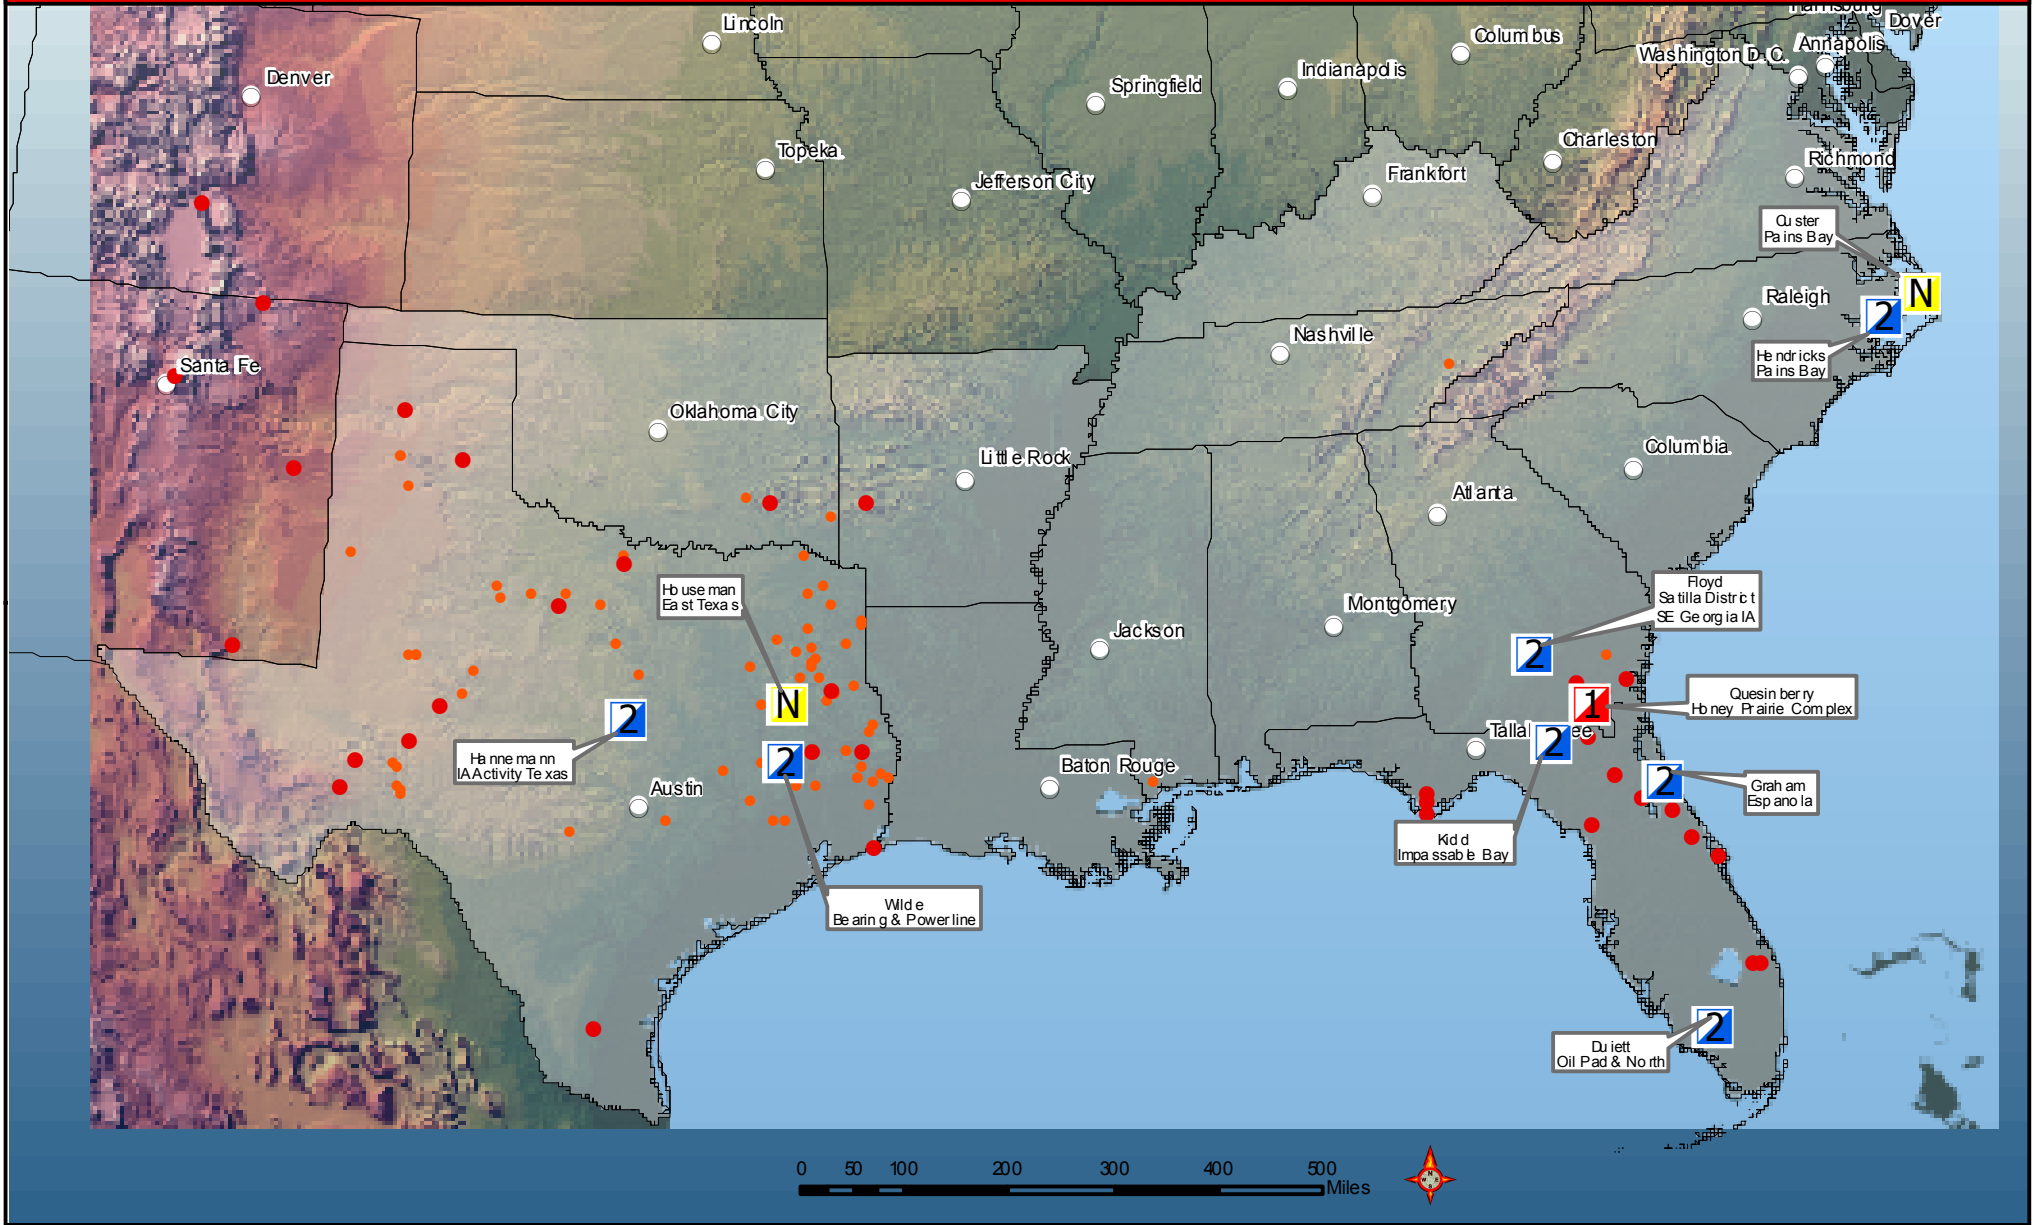

# Southern Area Resource Map - IM Teams

Produced: Tuesday, June 21, 2011 at 1330

**1** IMT Type I

**2** IMT Type II

**N** NIMO Team

● Current Large Fires

● Current Fire Activity

▭ Southern Area