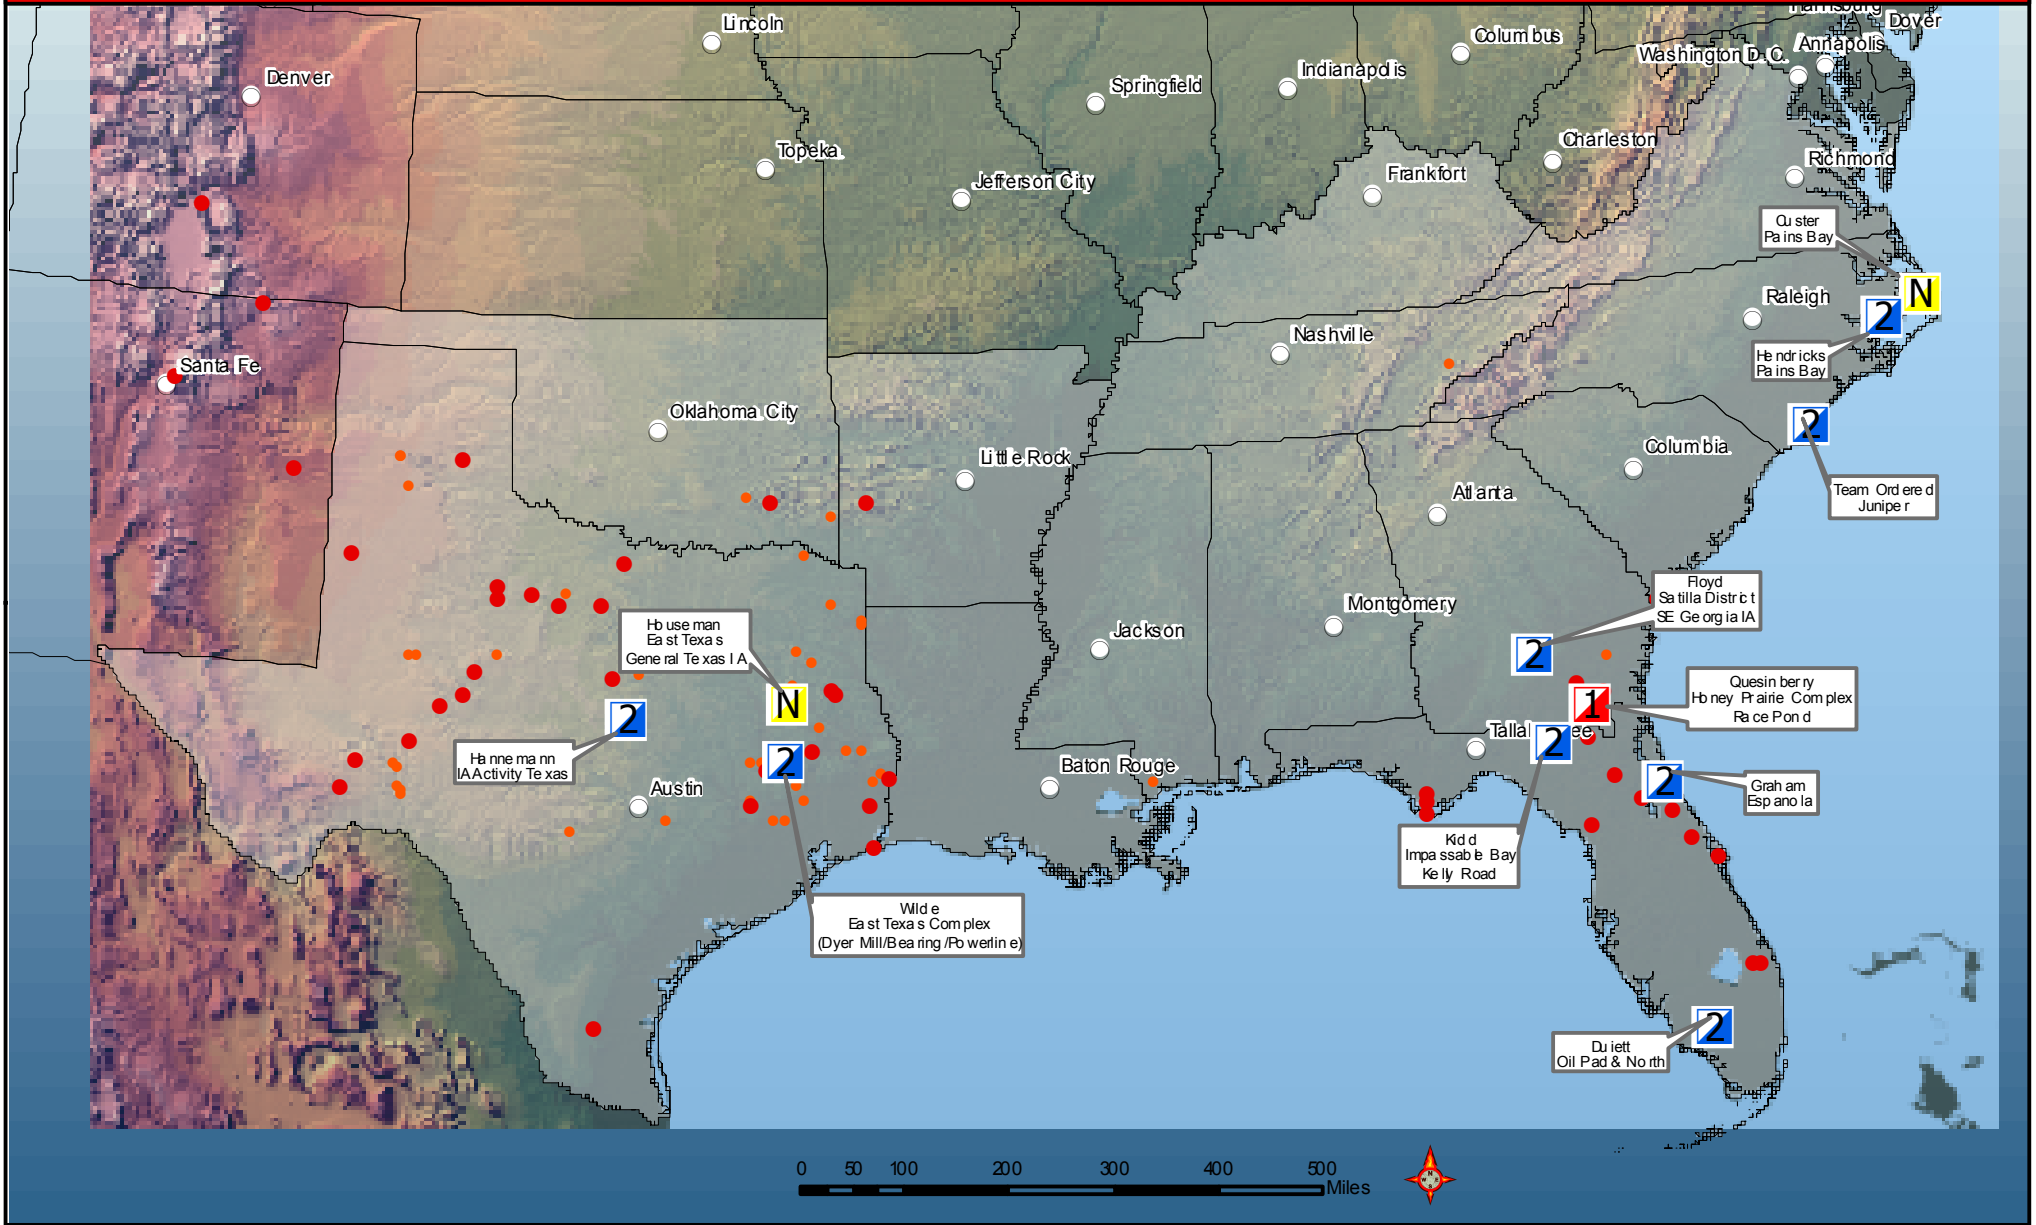

Southern Area Resource Map - IM Teams

Produced: Wednesday, June 22, 2011 at 1126

1 IMT Type I

2 IMT Type II

N NIMO Team

● Current Large Fires

● Current Fire Activity

▭ Southern Area