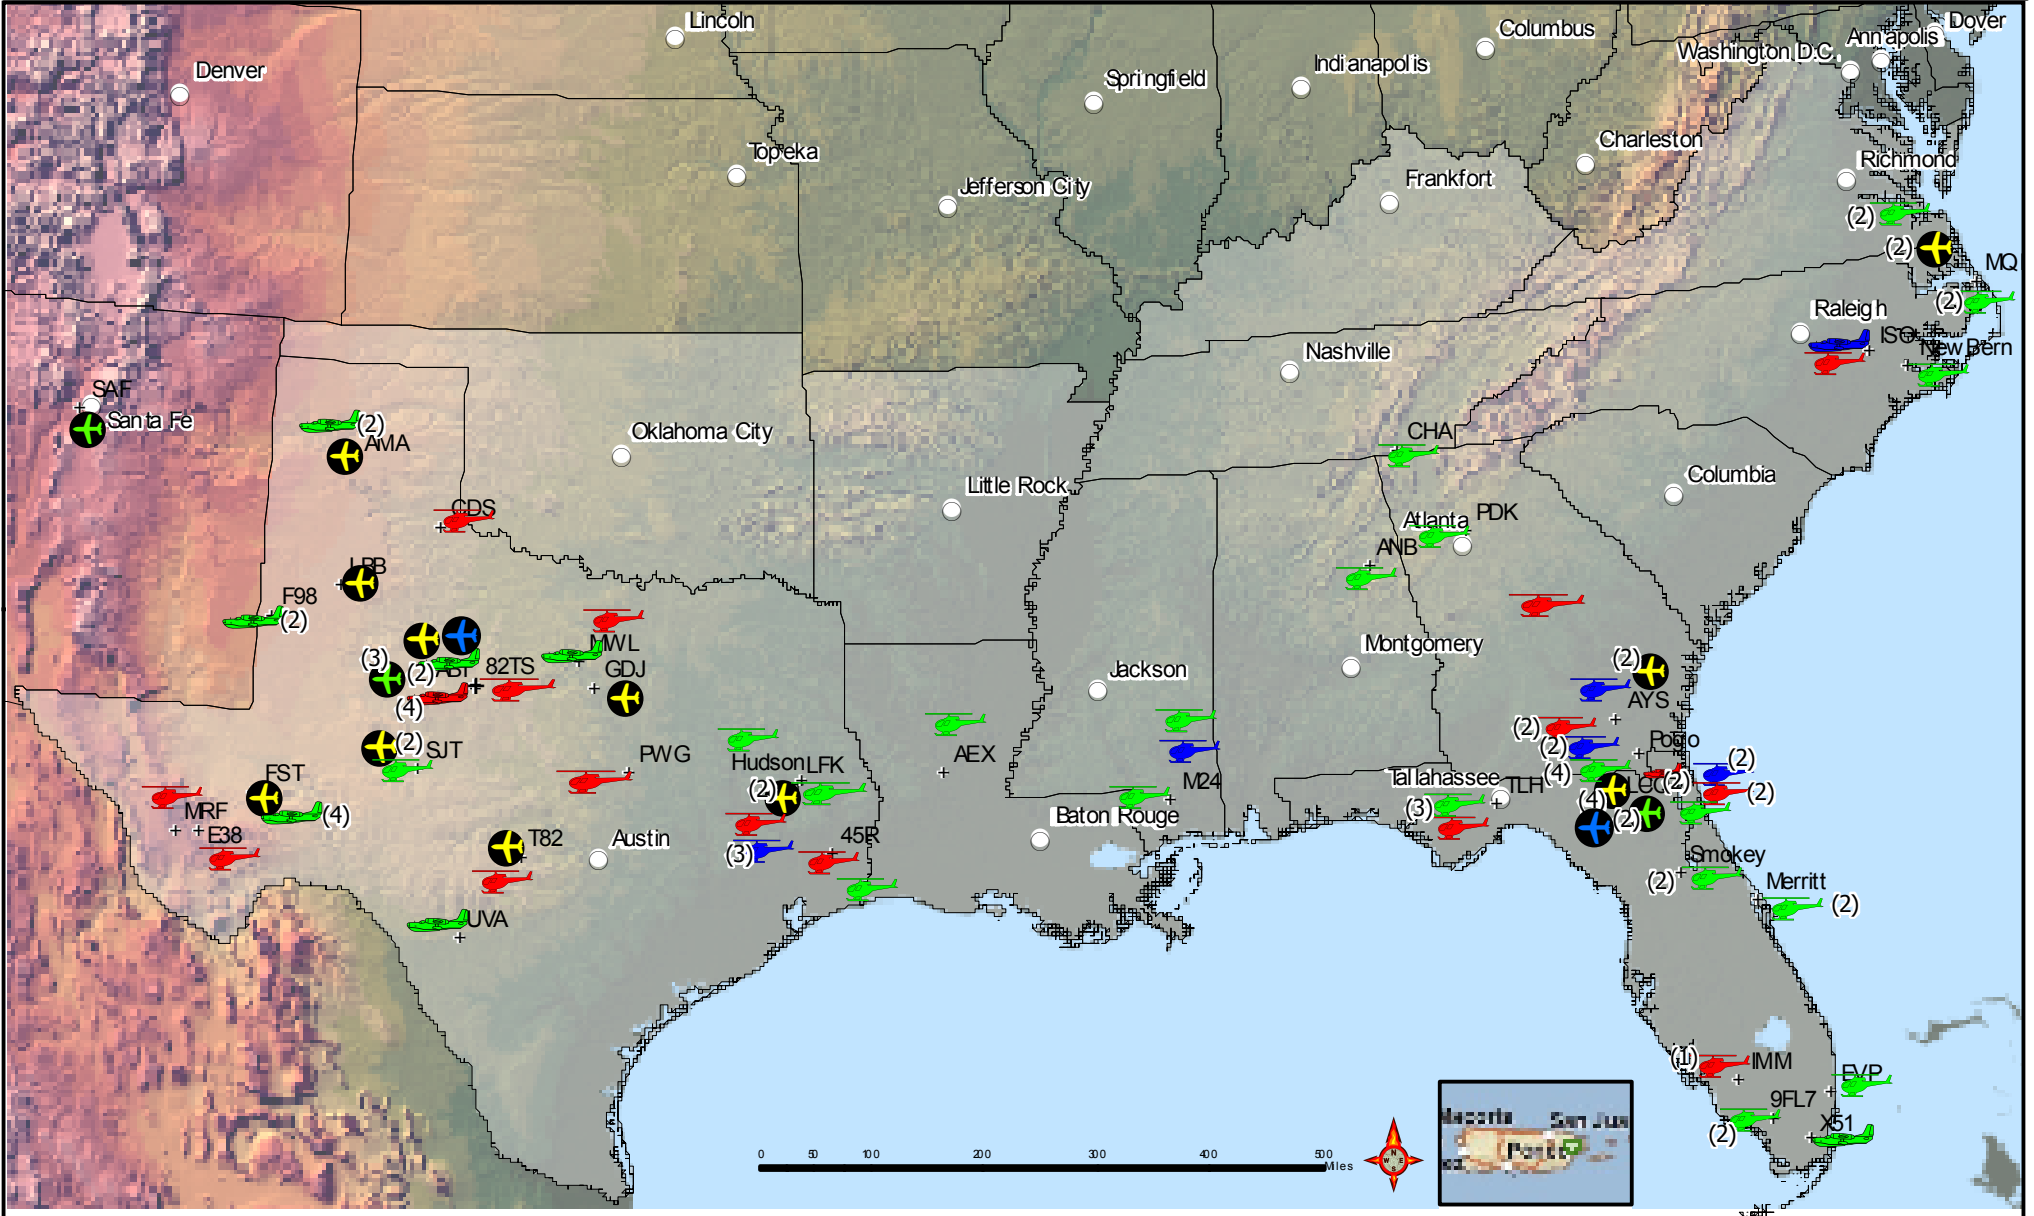

# Southern Area Resource Map - Aviation

Produced: Thursday, June 23, 2011 at 0933

Airtanker - Heavy

Type 3 Multi-Engine

Type 3 Single-Engine

Lead Plane/Air Attack

Fixed Wing Air Tactical

Portable Tanker Base

Helicopter Type I

Helicopter Type II

Helicopter Type III

(#) Number of Aircraft

Southern Area