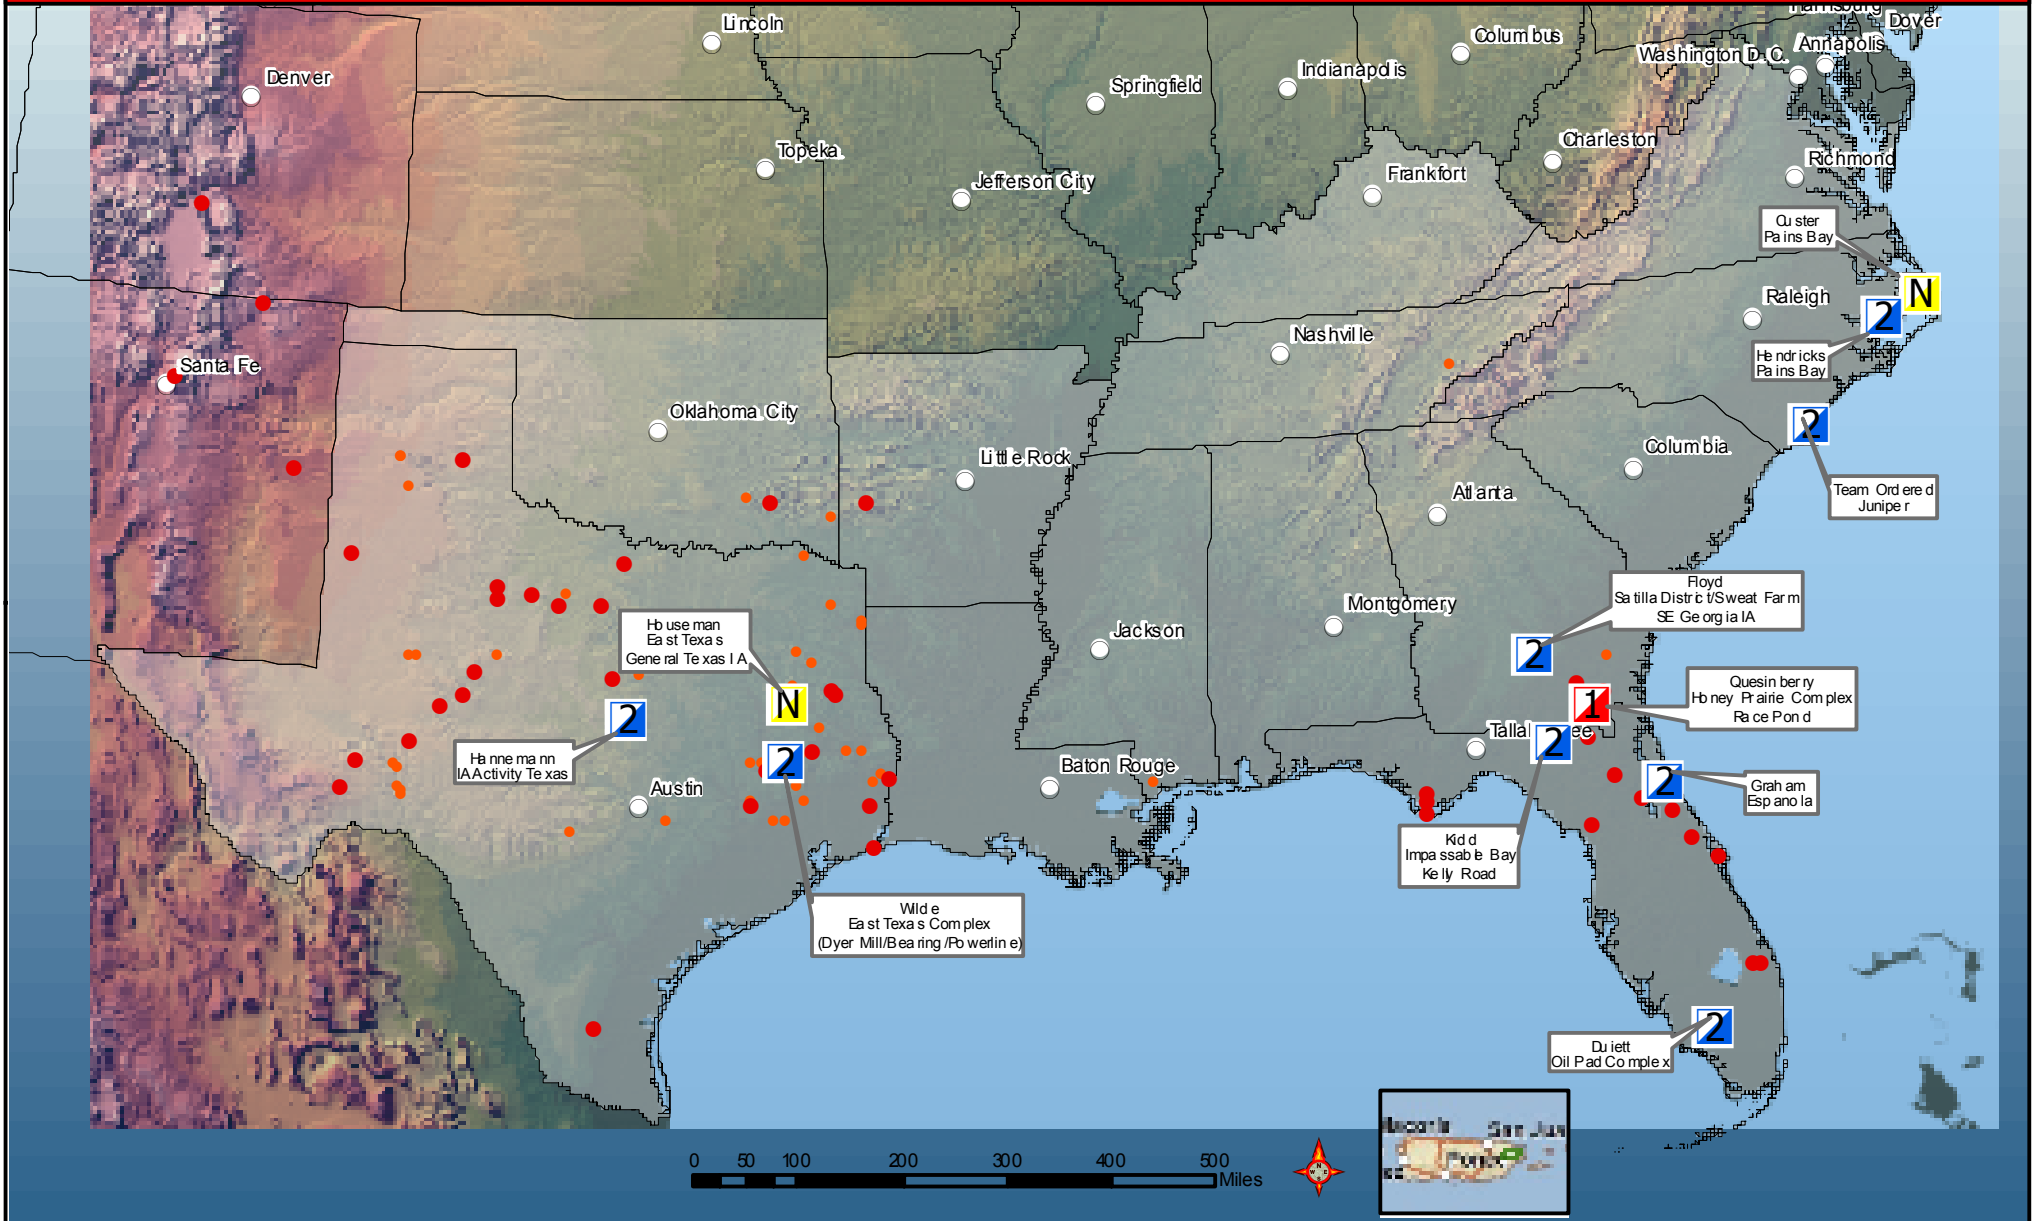

Southern Area Resource Map - IM Teams

Produced: Thursday, June 23, 2011 at 1217

 IMT Type I

 IMT Type II

 NIMO Team

 Current Large Fires

 Current Fire Activity

 Southern Area