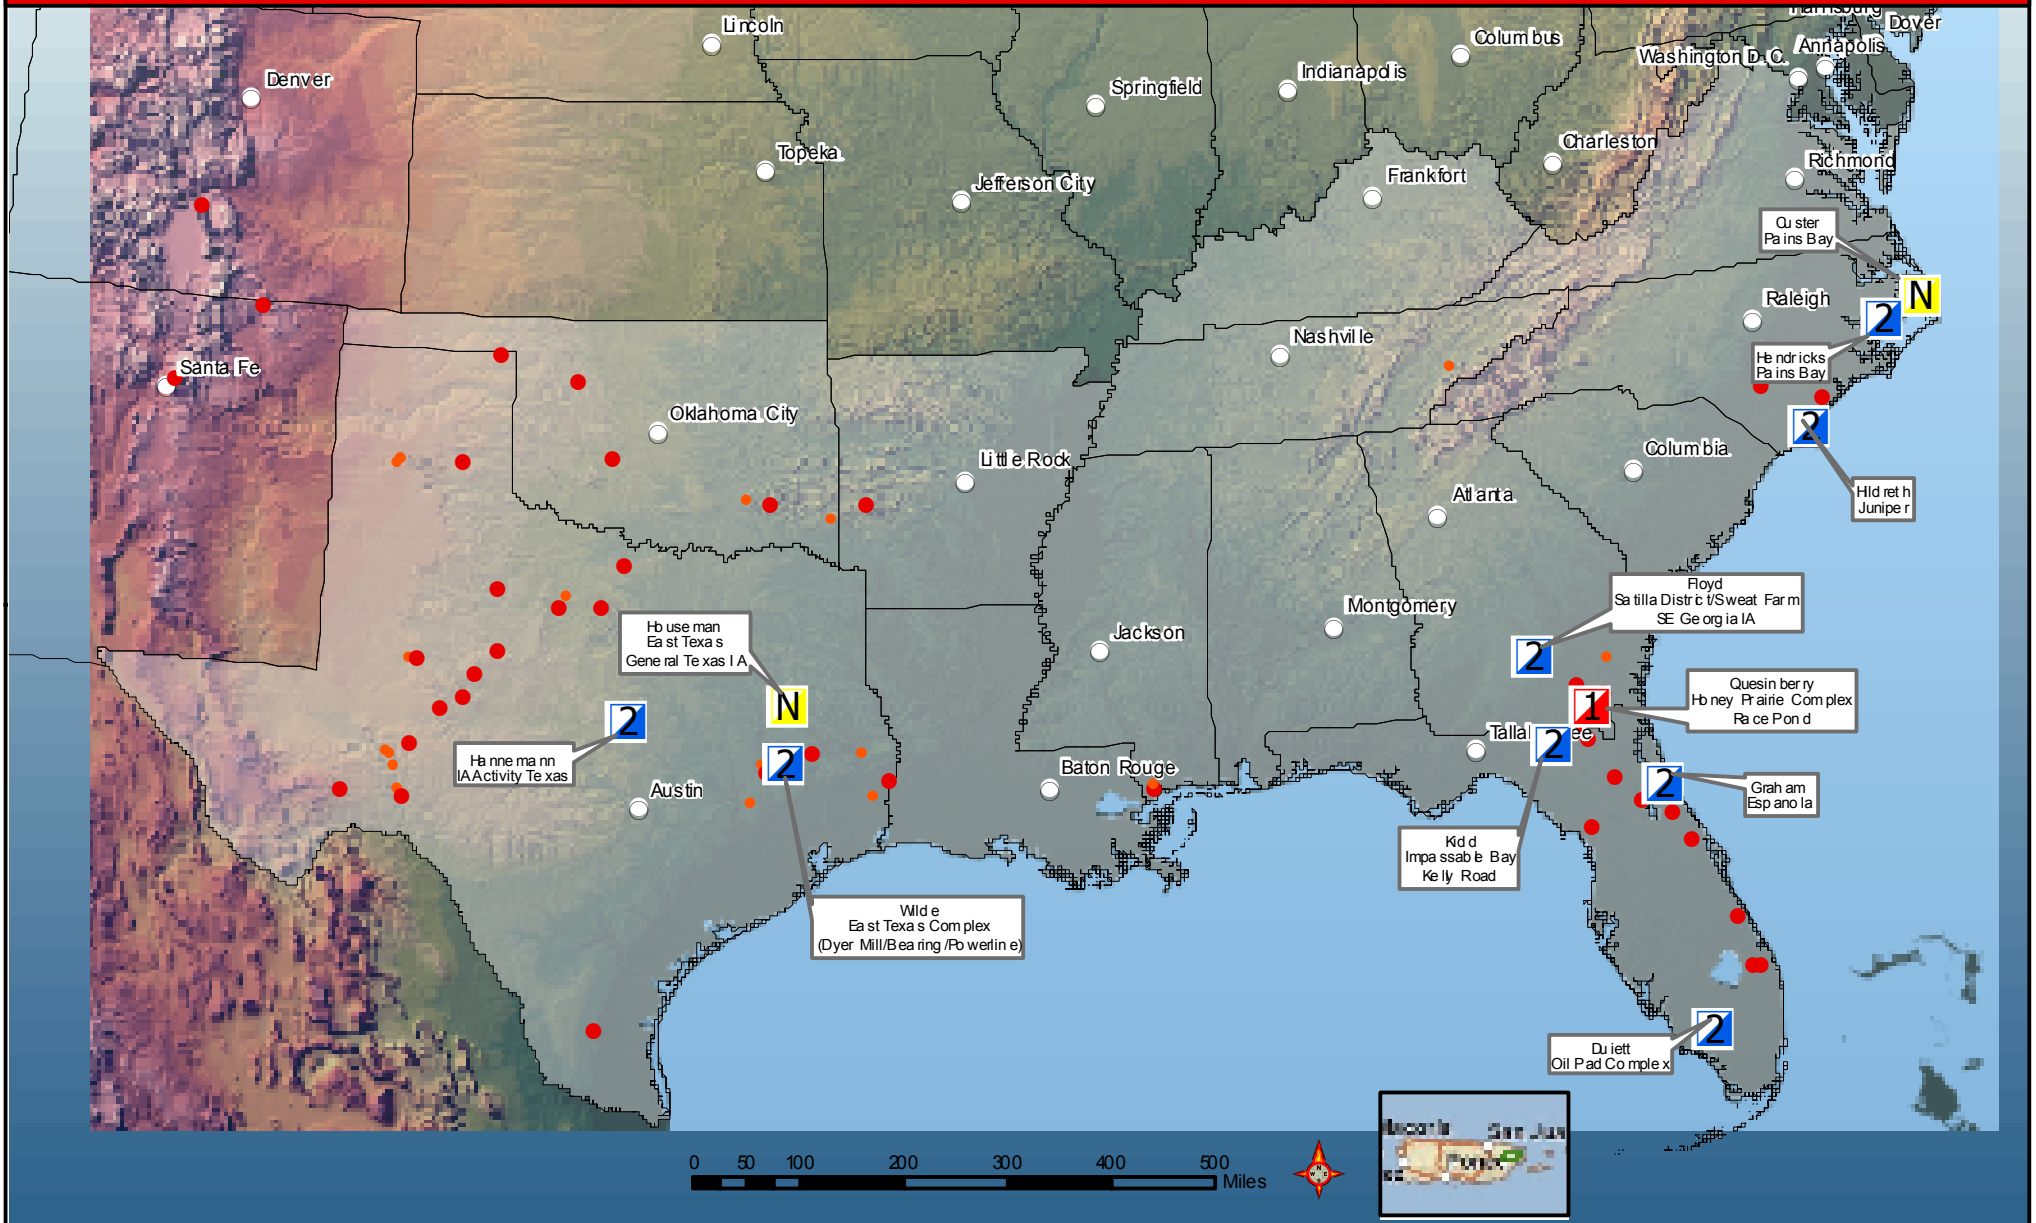

# Southern Area Resource Map - IM Teams

Produced: Friday, June 24, 2011 at 1125

**1** IMT Type I

**2** IMT Type II

**N** NIMO Team

● Current Large Fires

● Current Fire Activity

□ Southern Area