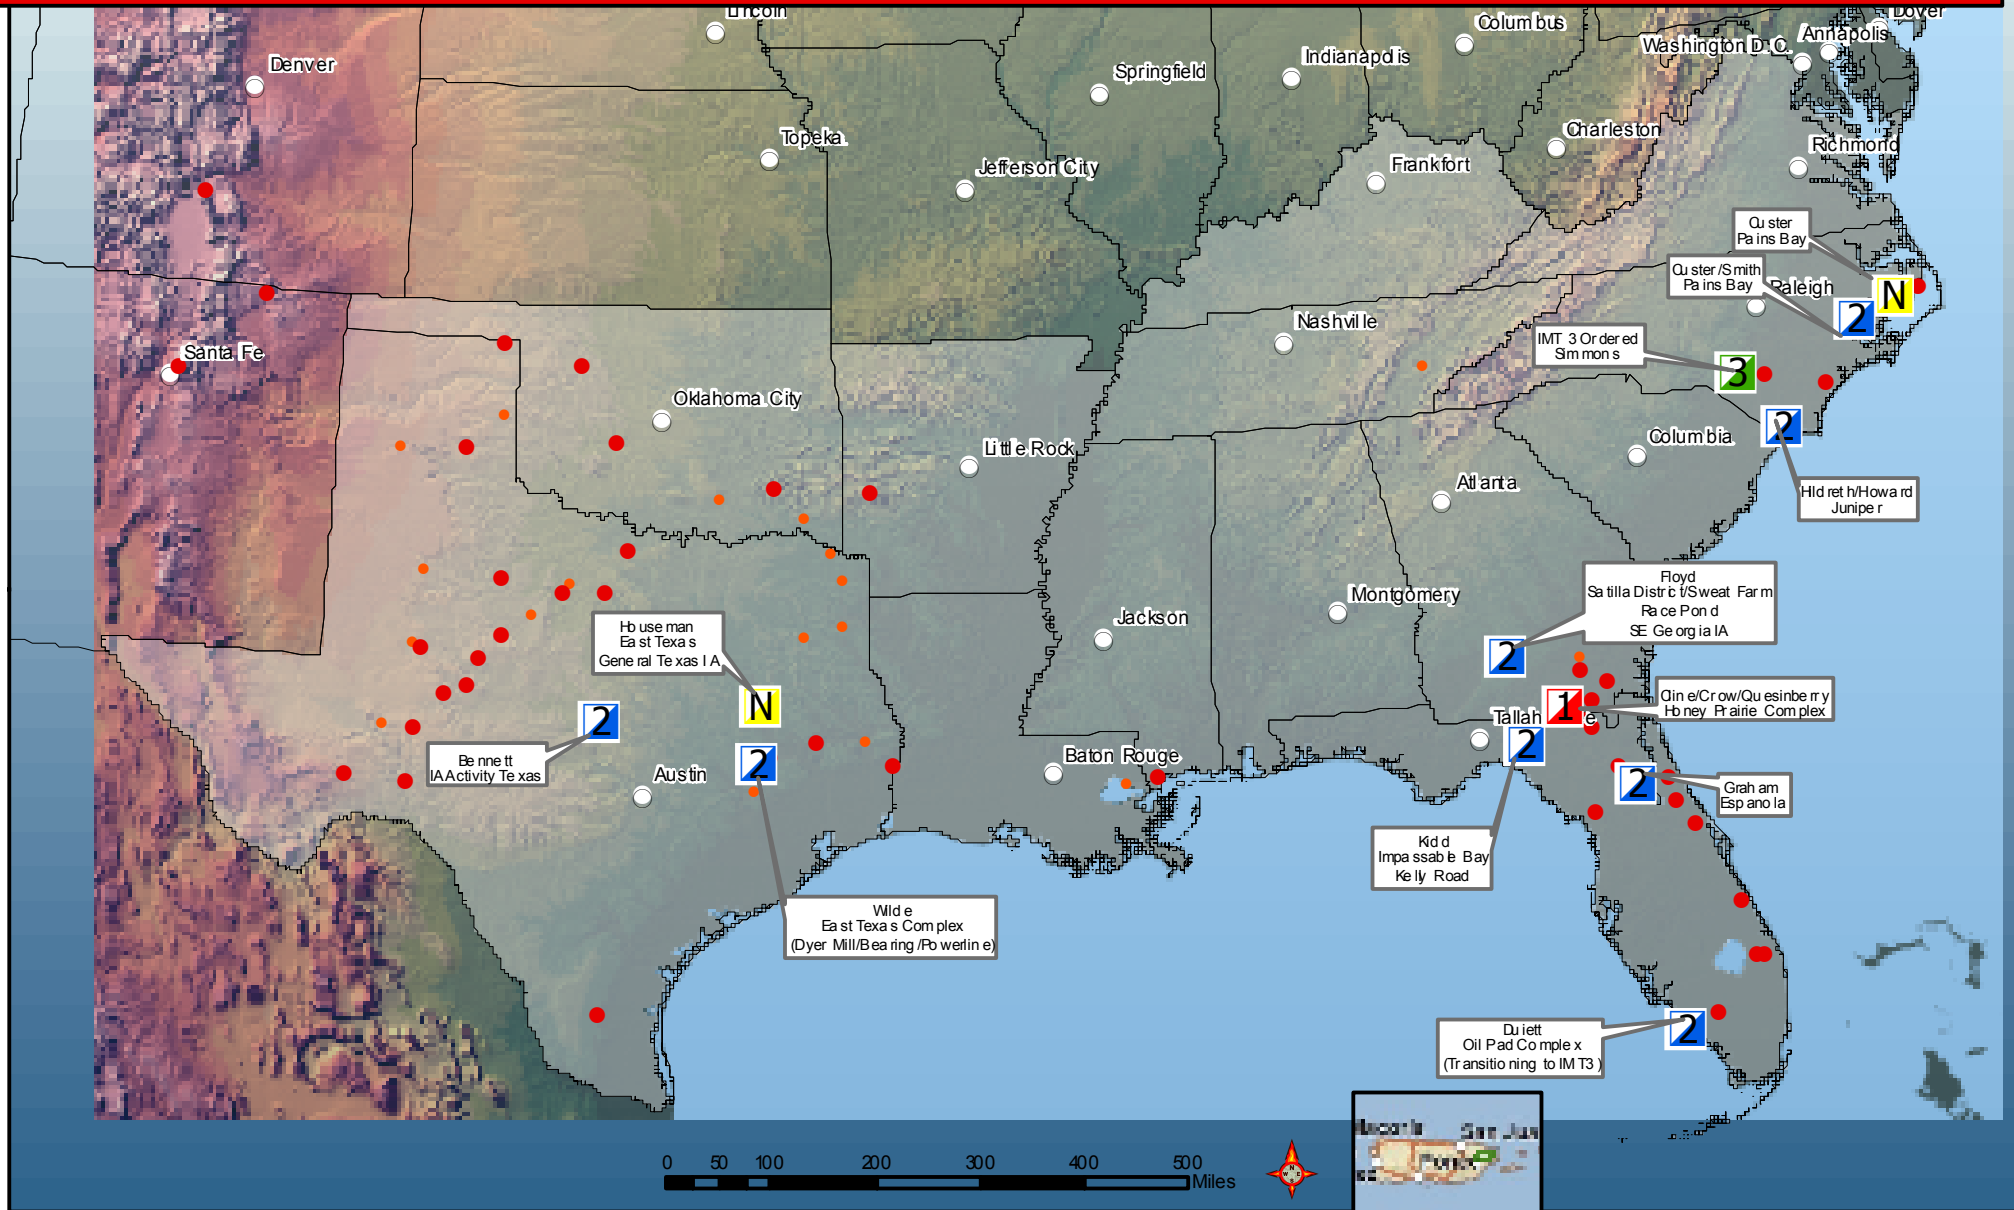

Southern Area Resource Map - IM Teams

Produced: Saturday, June 25, 2011 at 1219

1 IMT Type I

2 IMT Type II

3 IMT Type III

N NIMO Team

● Current Large Fires

● Current Fire Activity

□ Southern Area