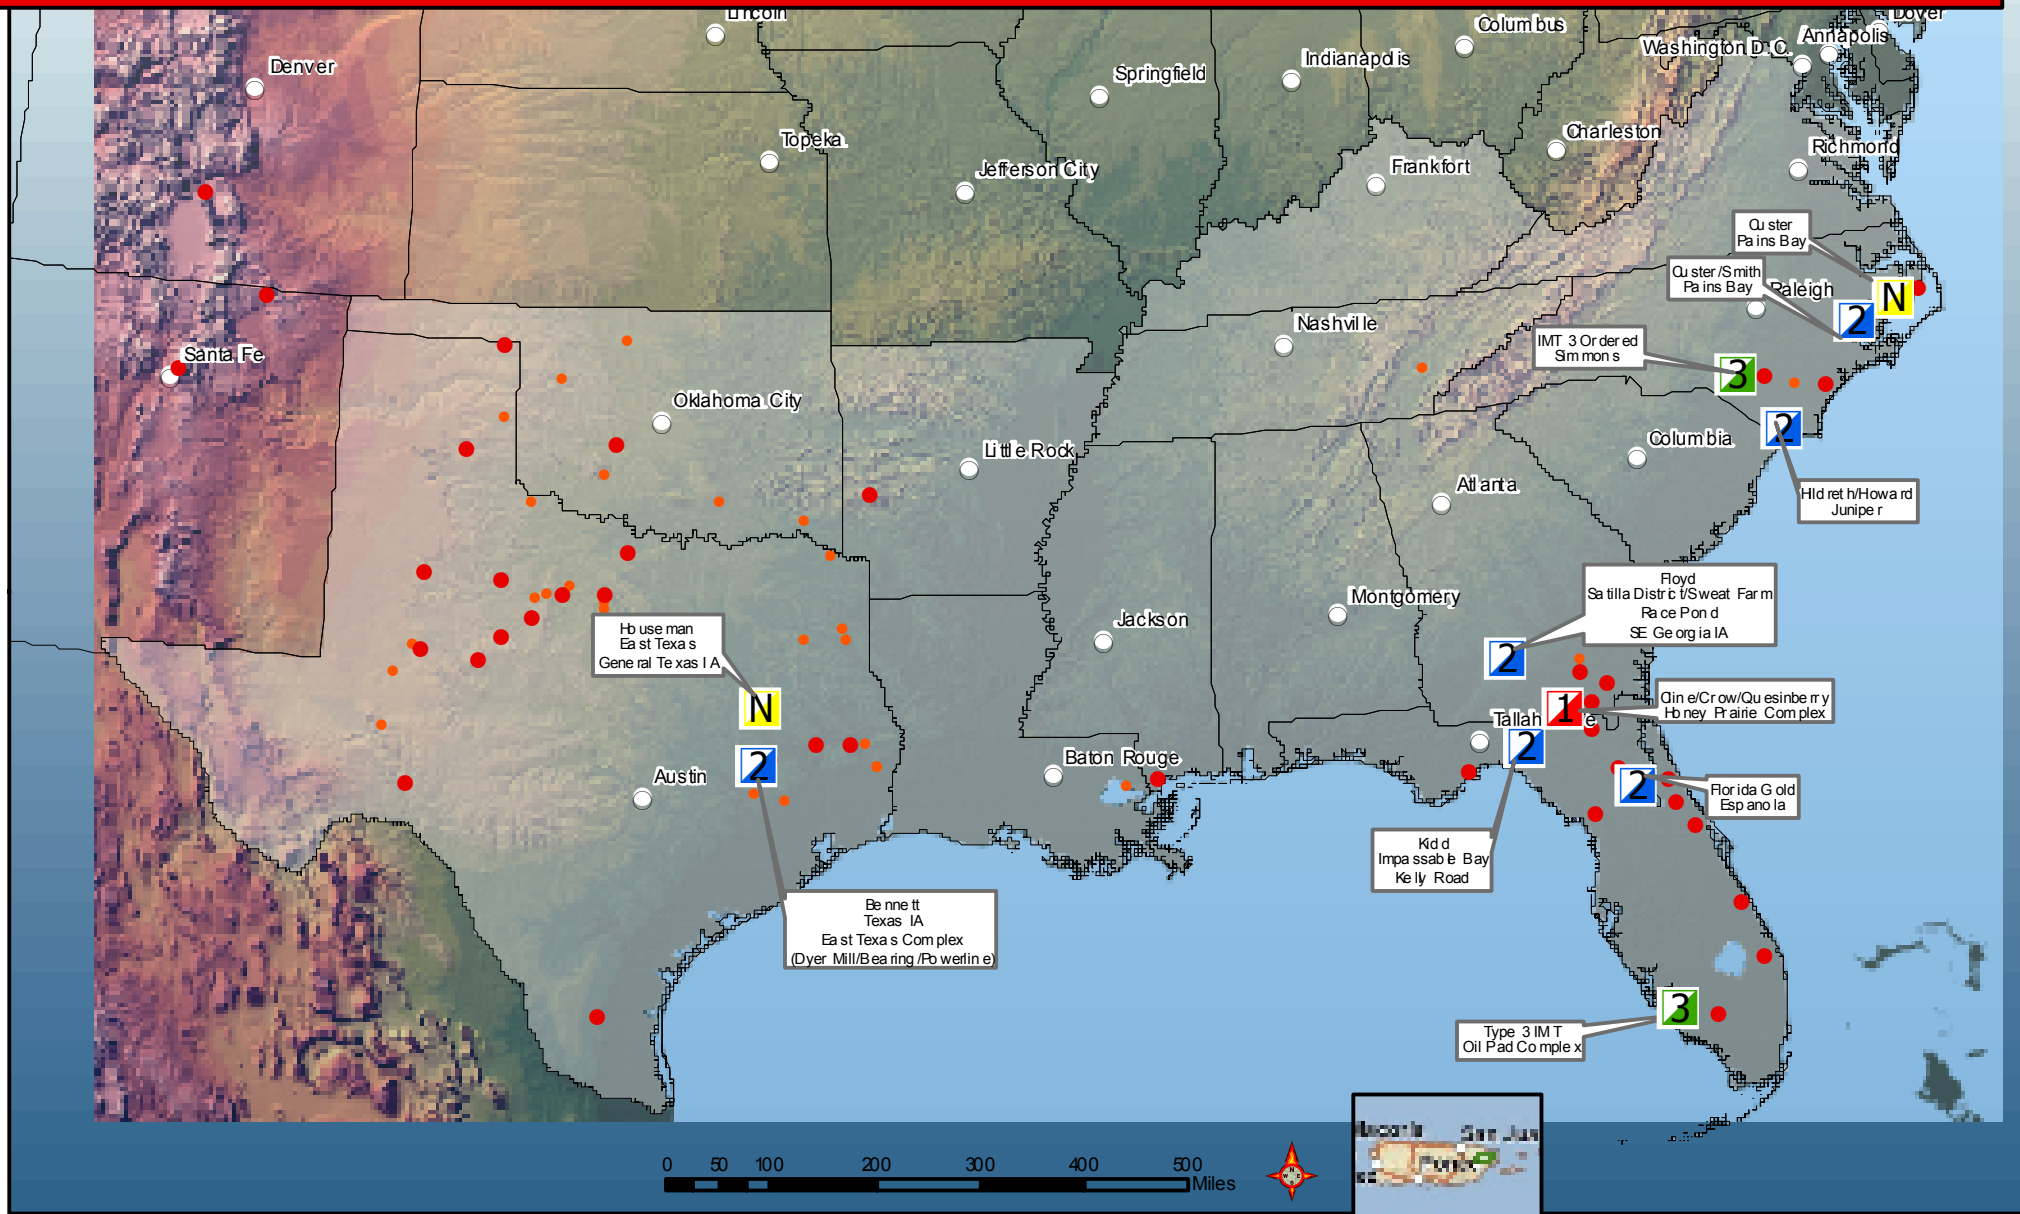

Southern Area Resource Map - IM Teams

Produced: Sunday, June 26, 2011 at 1200

1 IMT Type I

2 IMT Type II

3 IMT Type III

N NIMO Team

● Current Large Fires

● Current Fire Activity

□ Southern Area