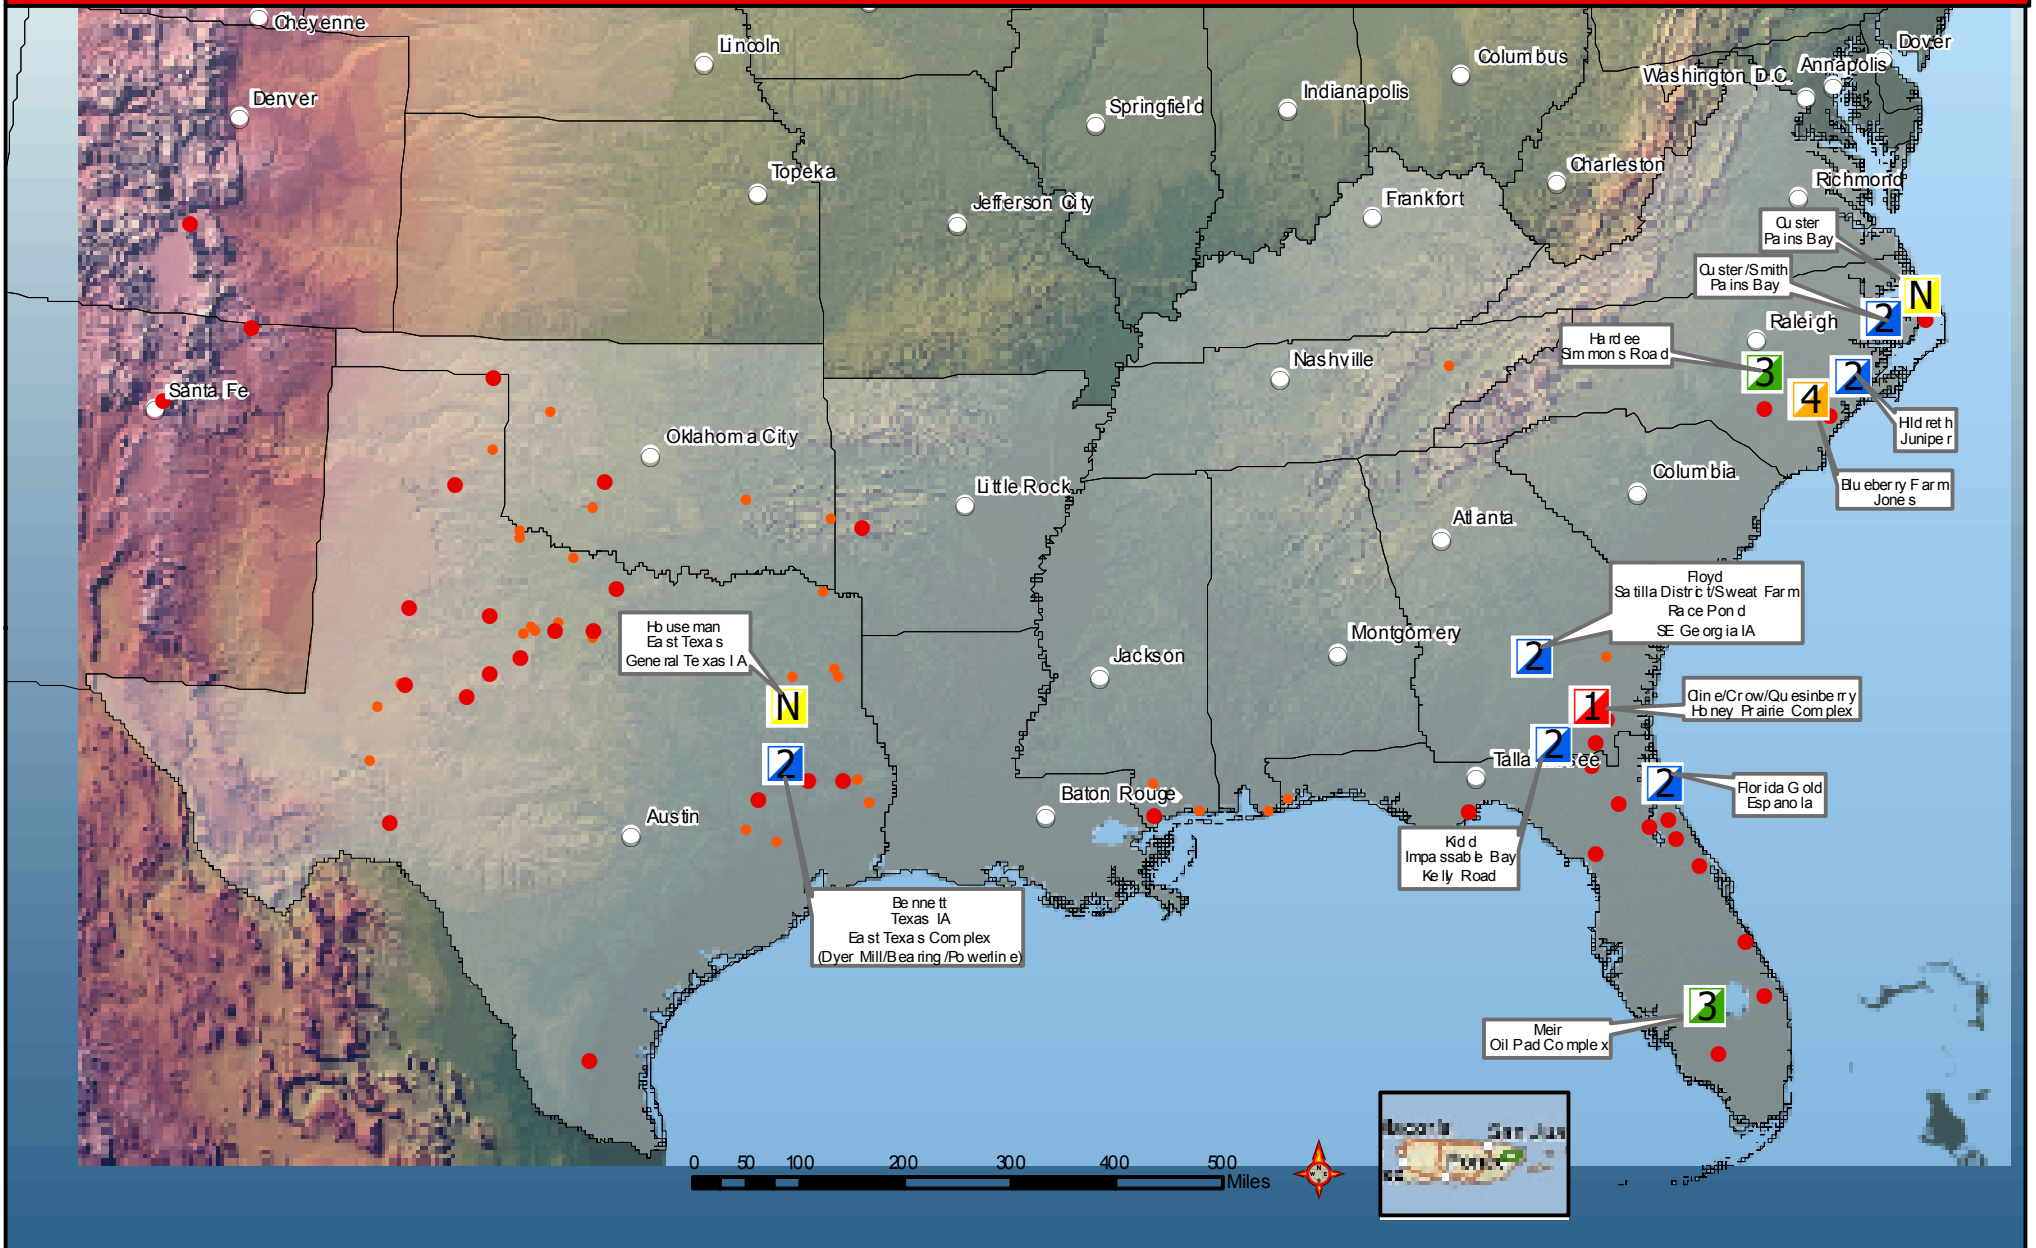

# Southern Area Resource Map - IM Teams

Produced: Monday, June 27, 2011 at 1155

**1** IMT Type I  
**2** IMT Type II

**3** IMT Type III  
**4** IMT Type IV

**N** NIMO Team

● Current Large Fires  
● Current Fire Activity

□ Southern Area