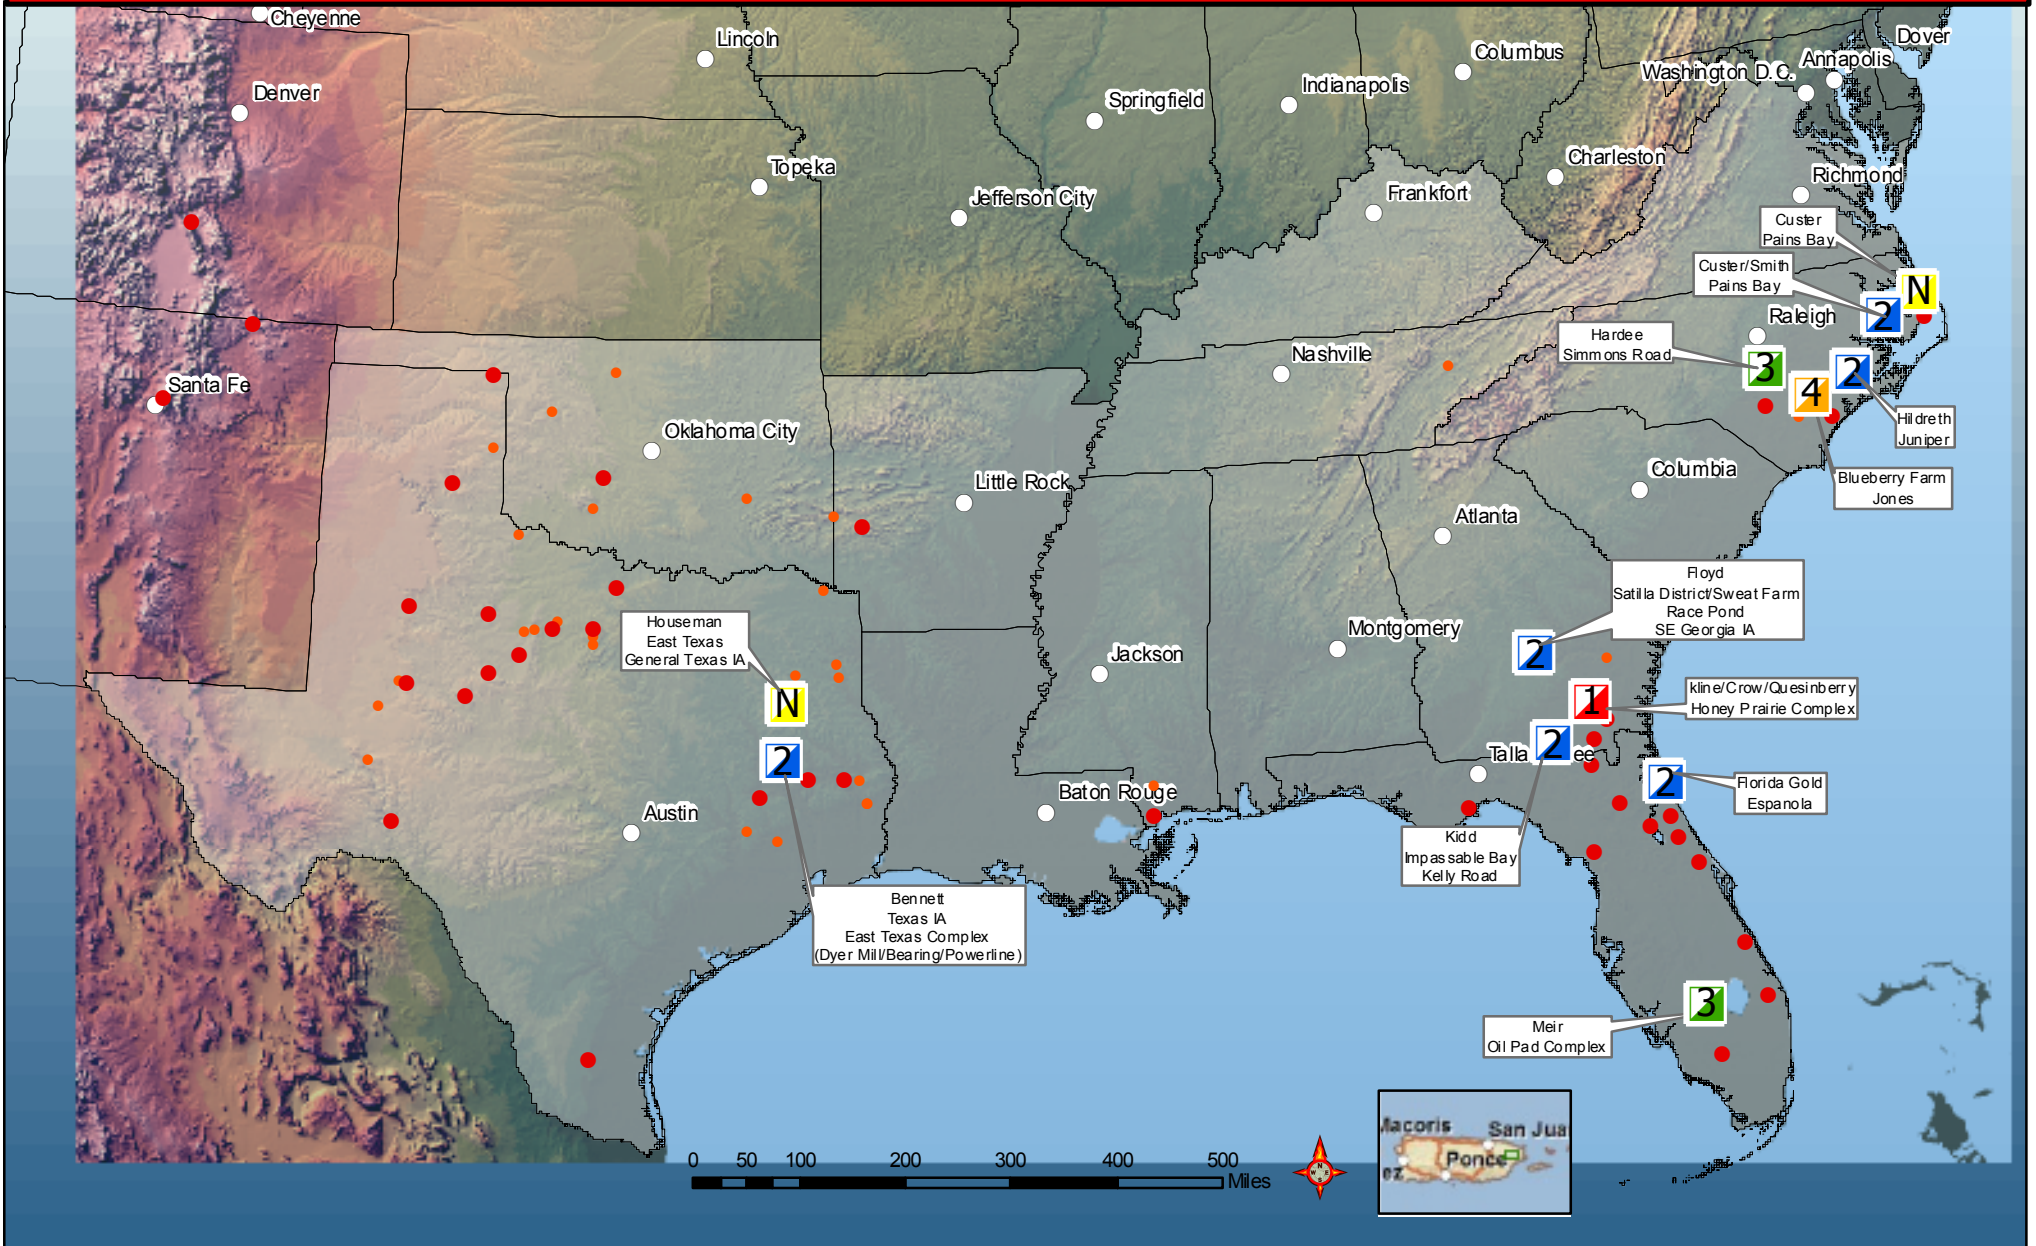

Southern Area Resource Map - IM Teams

Produced: Tuesday, June 28, 2011 at 1117

1 IMT Type I

3 IMT Type III

N NIMO Team

● Current Large Fires

□ Southern Area

2 IMT Type II

4 IMT Type IV

● Current Fire Activity