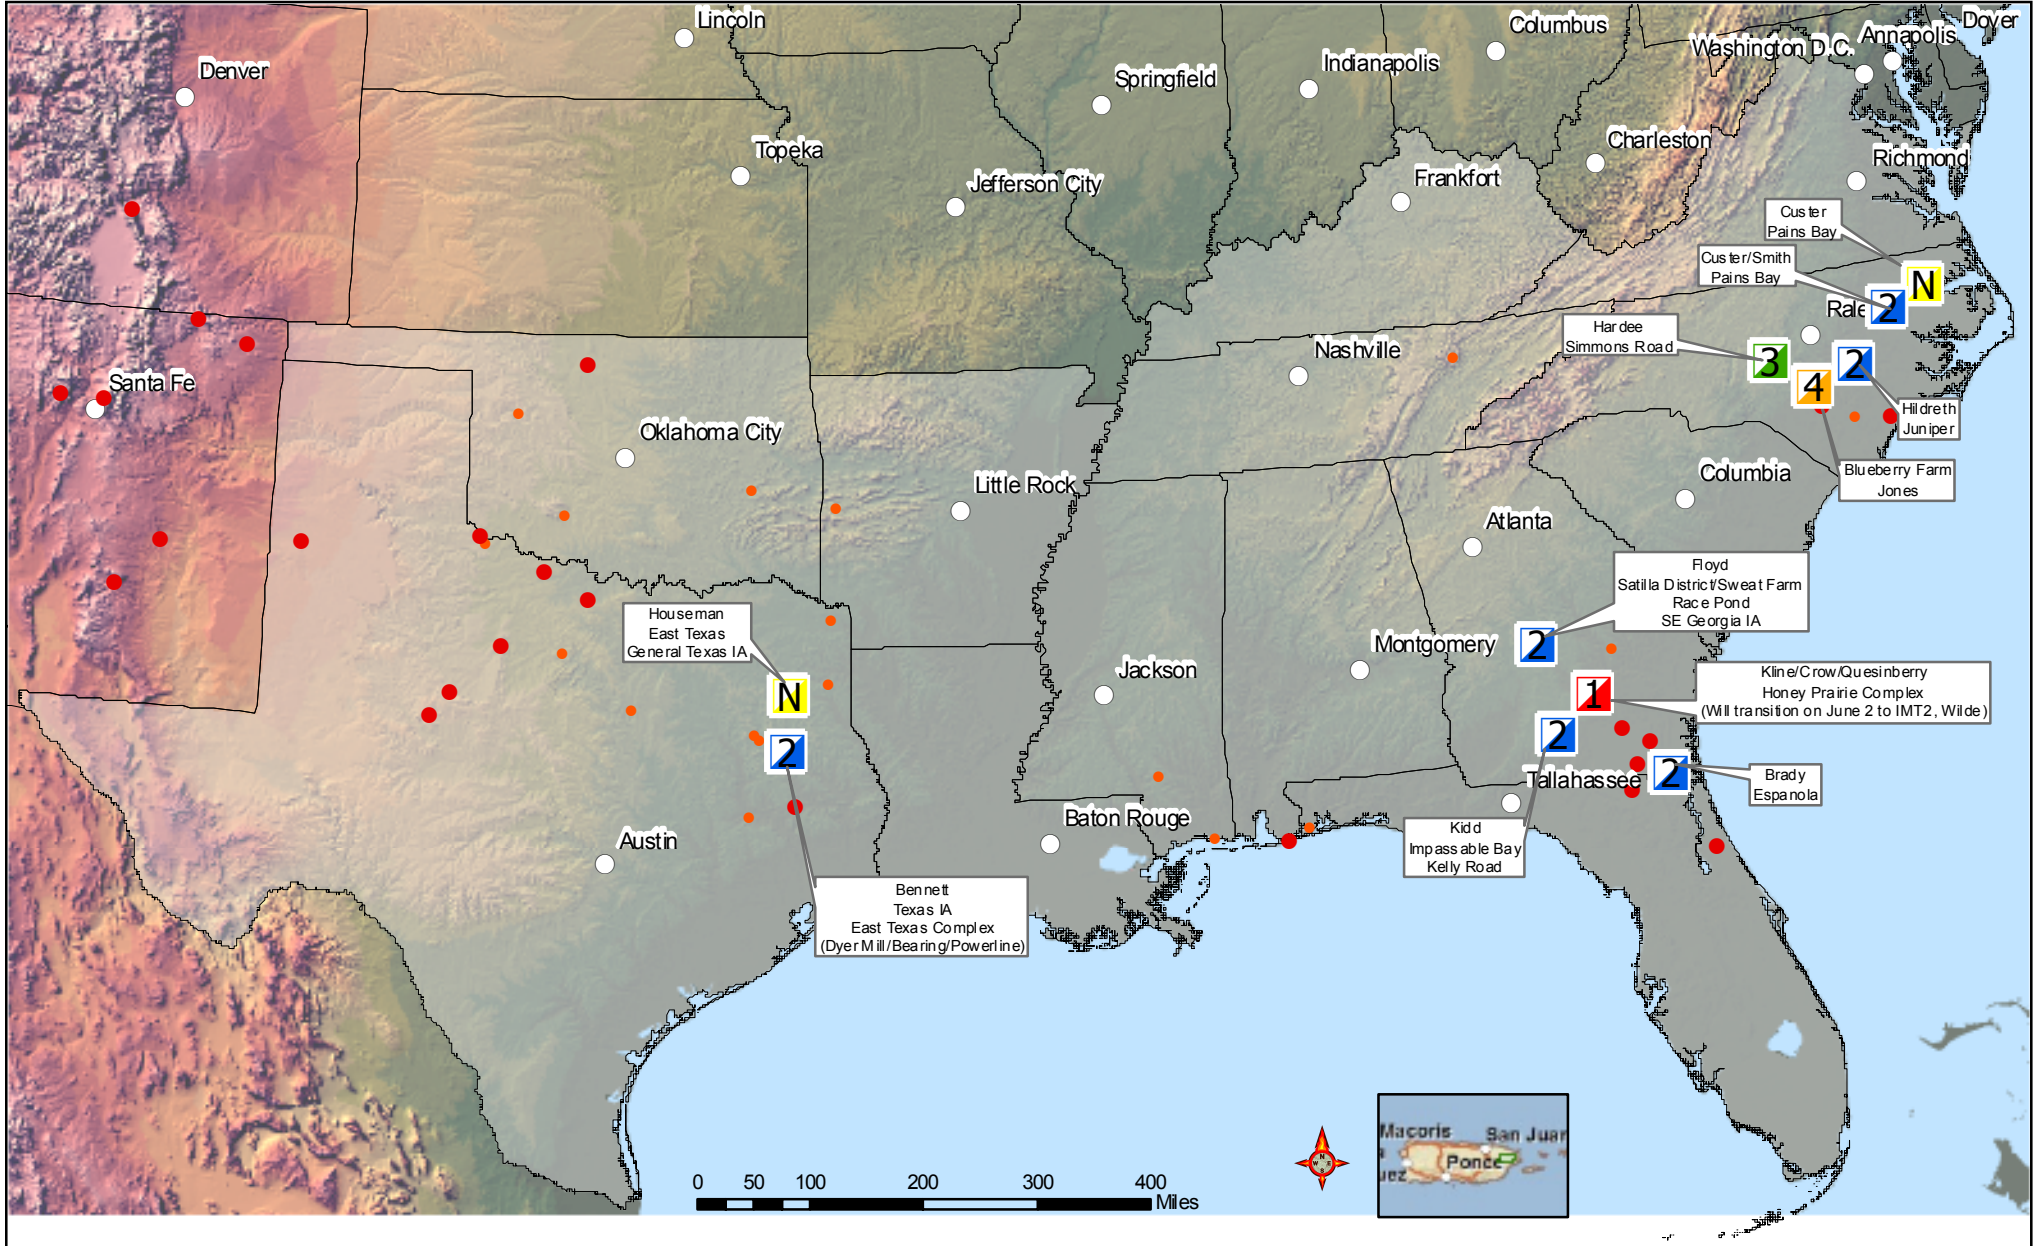

Southern Area Resource Map - IM Teams

Produced: Wednesday, June 29, 2011 at 1129

1 IMT Type I
2 IMT Type II

3 IMT Type III
4 IMT Type IV

N NIMO Team

● Current Large Fires
● Current Fire Activity

□ Southern Area