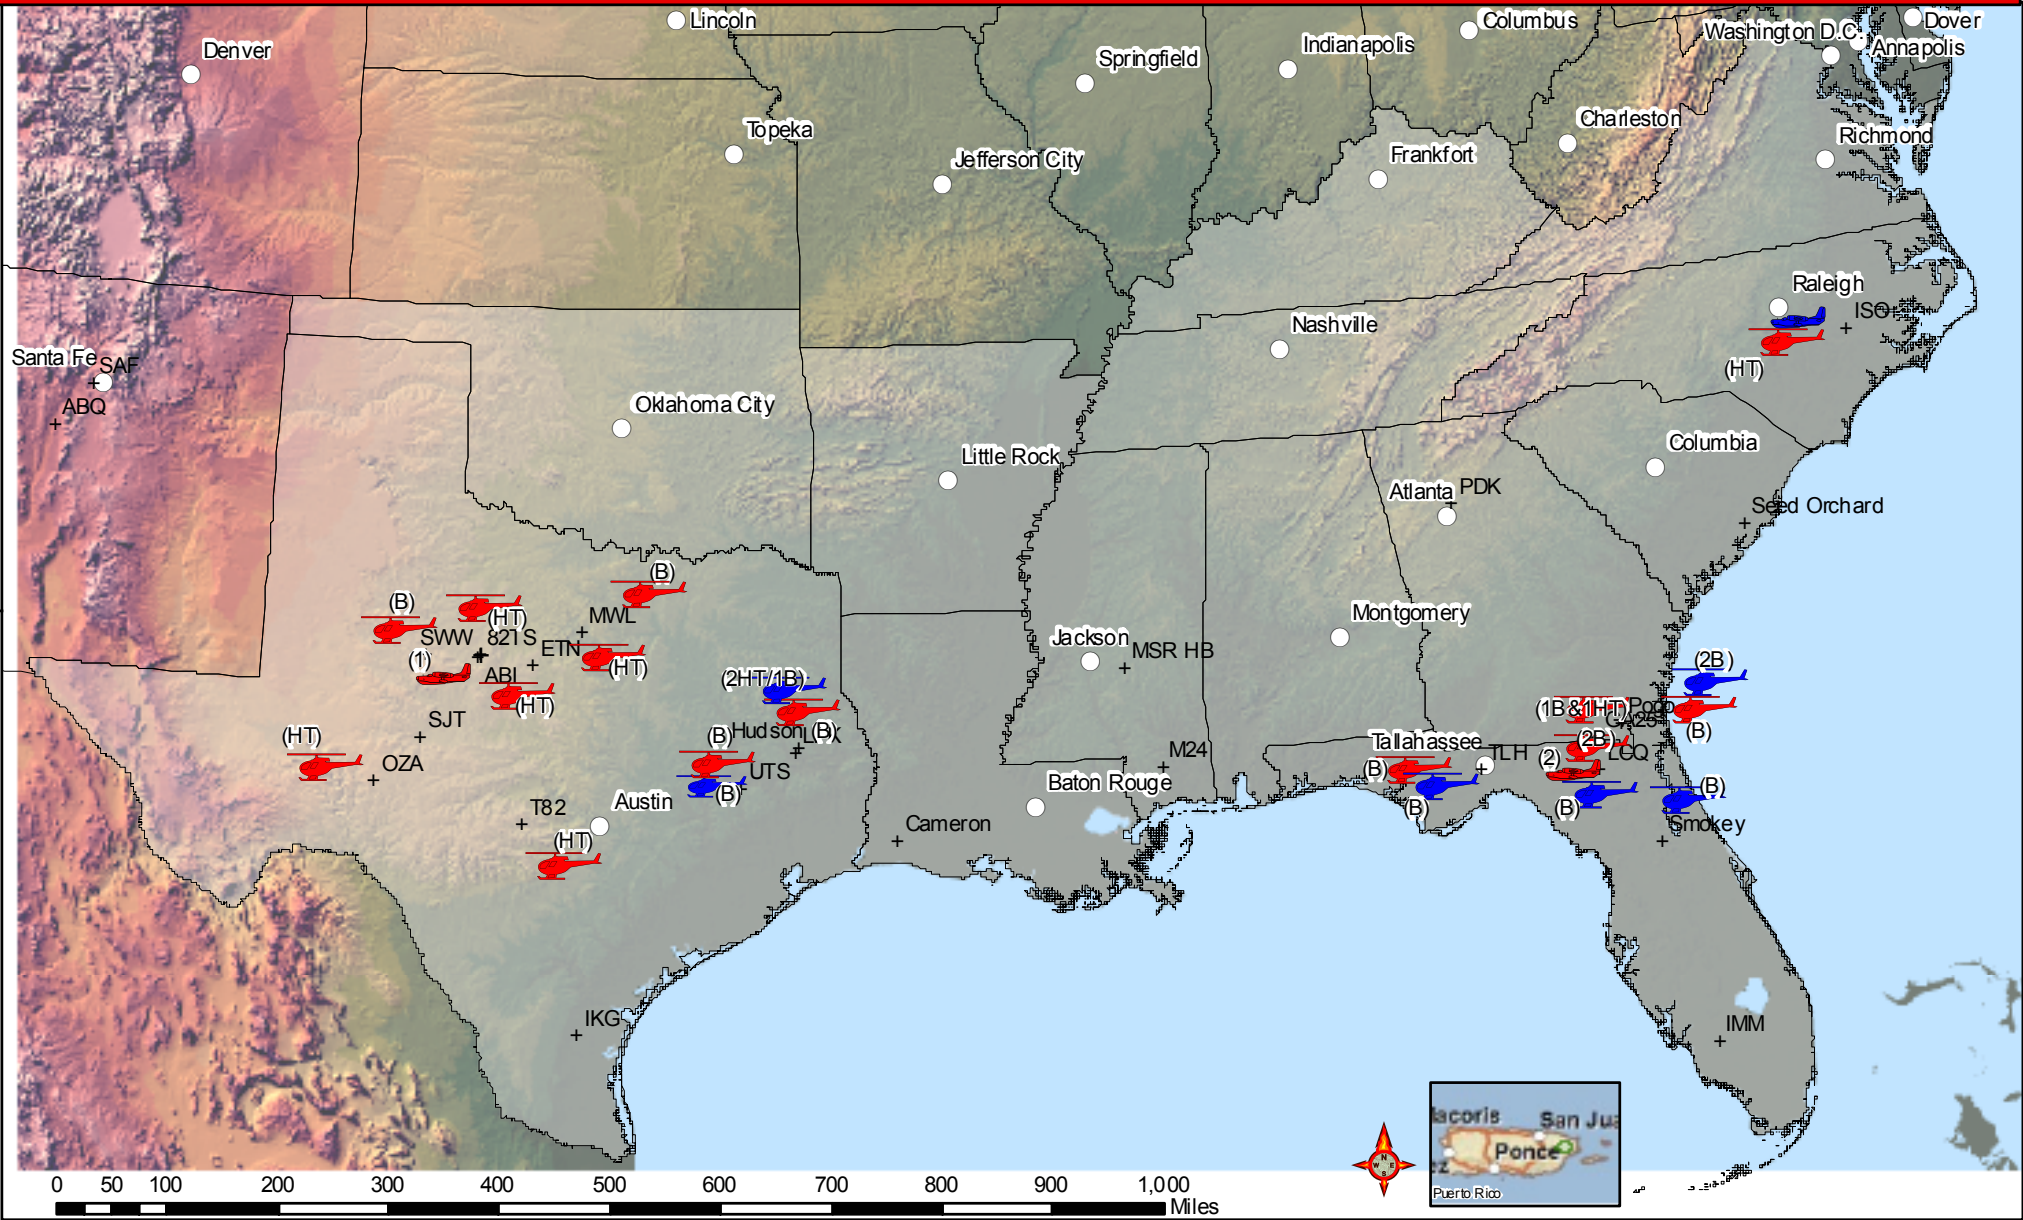

Southern Area Resource Map - Aviation Type I & II

Produced: Thursday, June 30, 2011 at 0718

 Airtanker - Heavy
 Type 3 Multi-Engine

 Helicopter Type I
 Helicopter Type II

(#) Number of Aircraft
 (B) Bucket
 (HT) Heli Tanker

 Southern Area